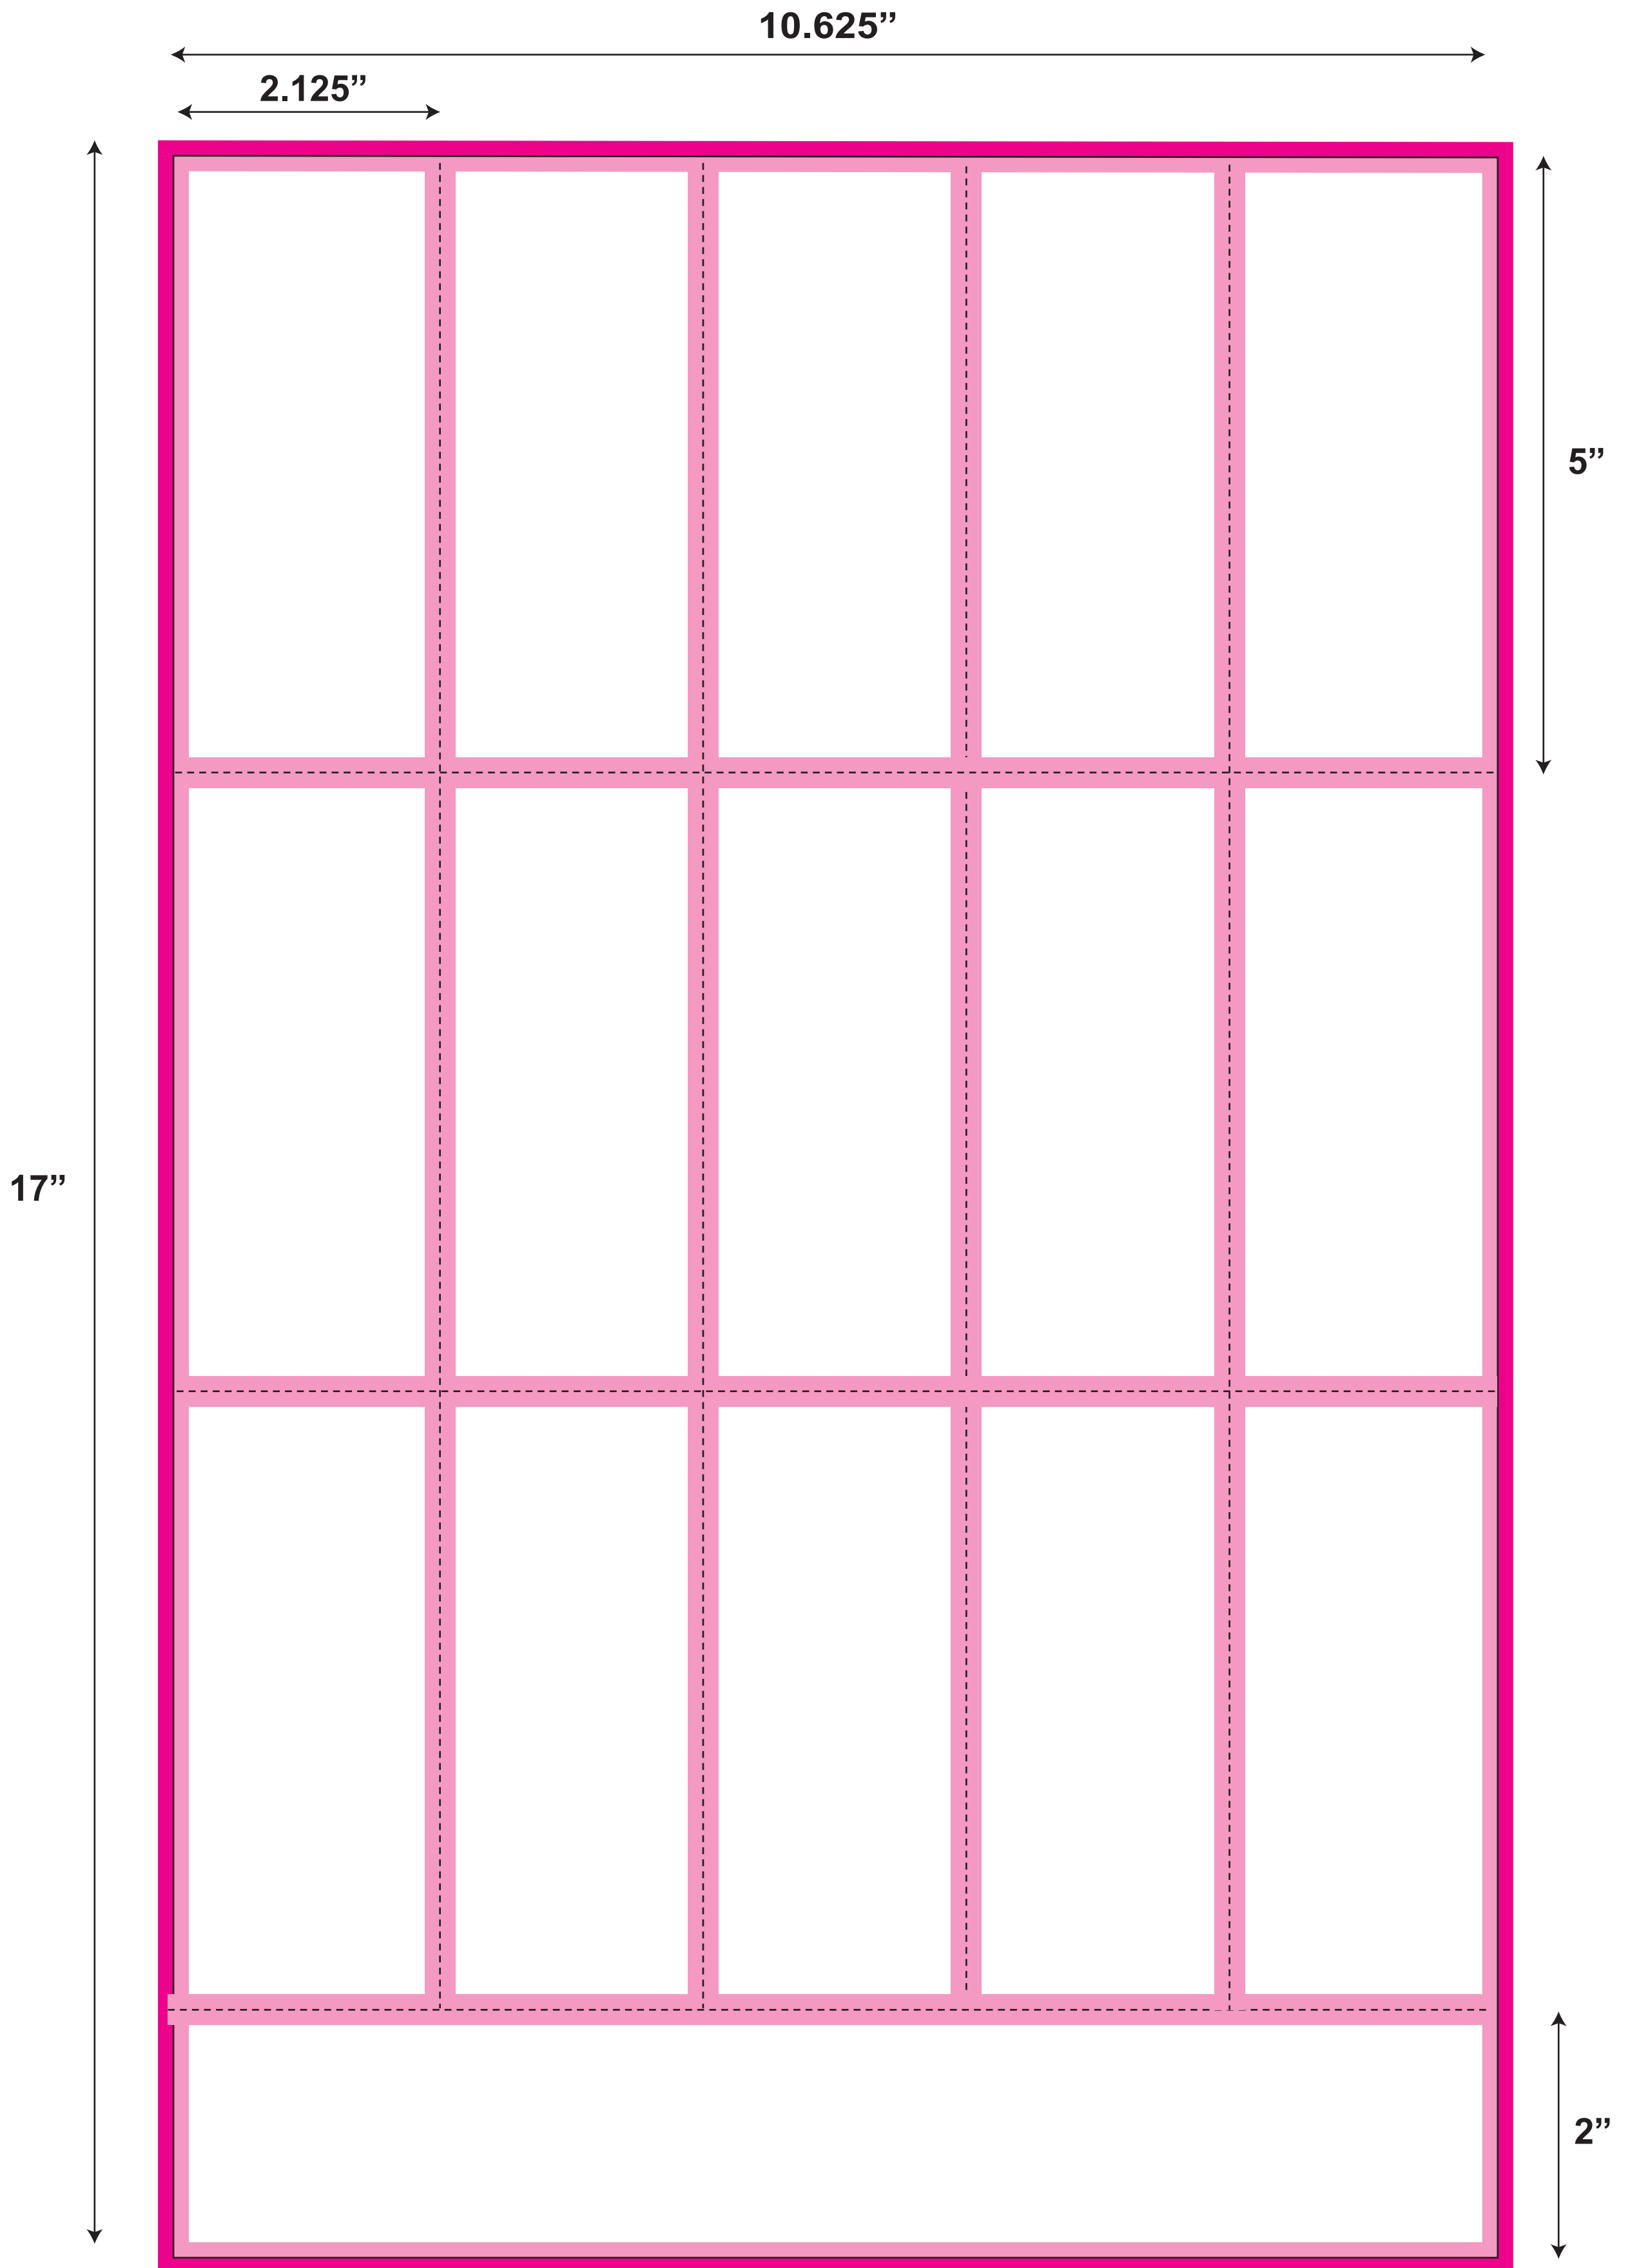

SH115

Artwork Size: 10.875" x 17.25"
Sheet Size: 10.625" x 17"
Ticket Size: 2.125" x 5"

-  All logos and text must be 1/8" from edges and perms
-  Include 1/8" bleed in addition to the artwork

SH115

- 12" x 18"
- 15 tickets (2.125" x 5")
- No Stub Perf"
- 1 up with no trimouts