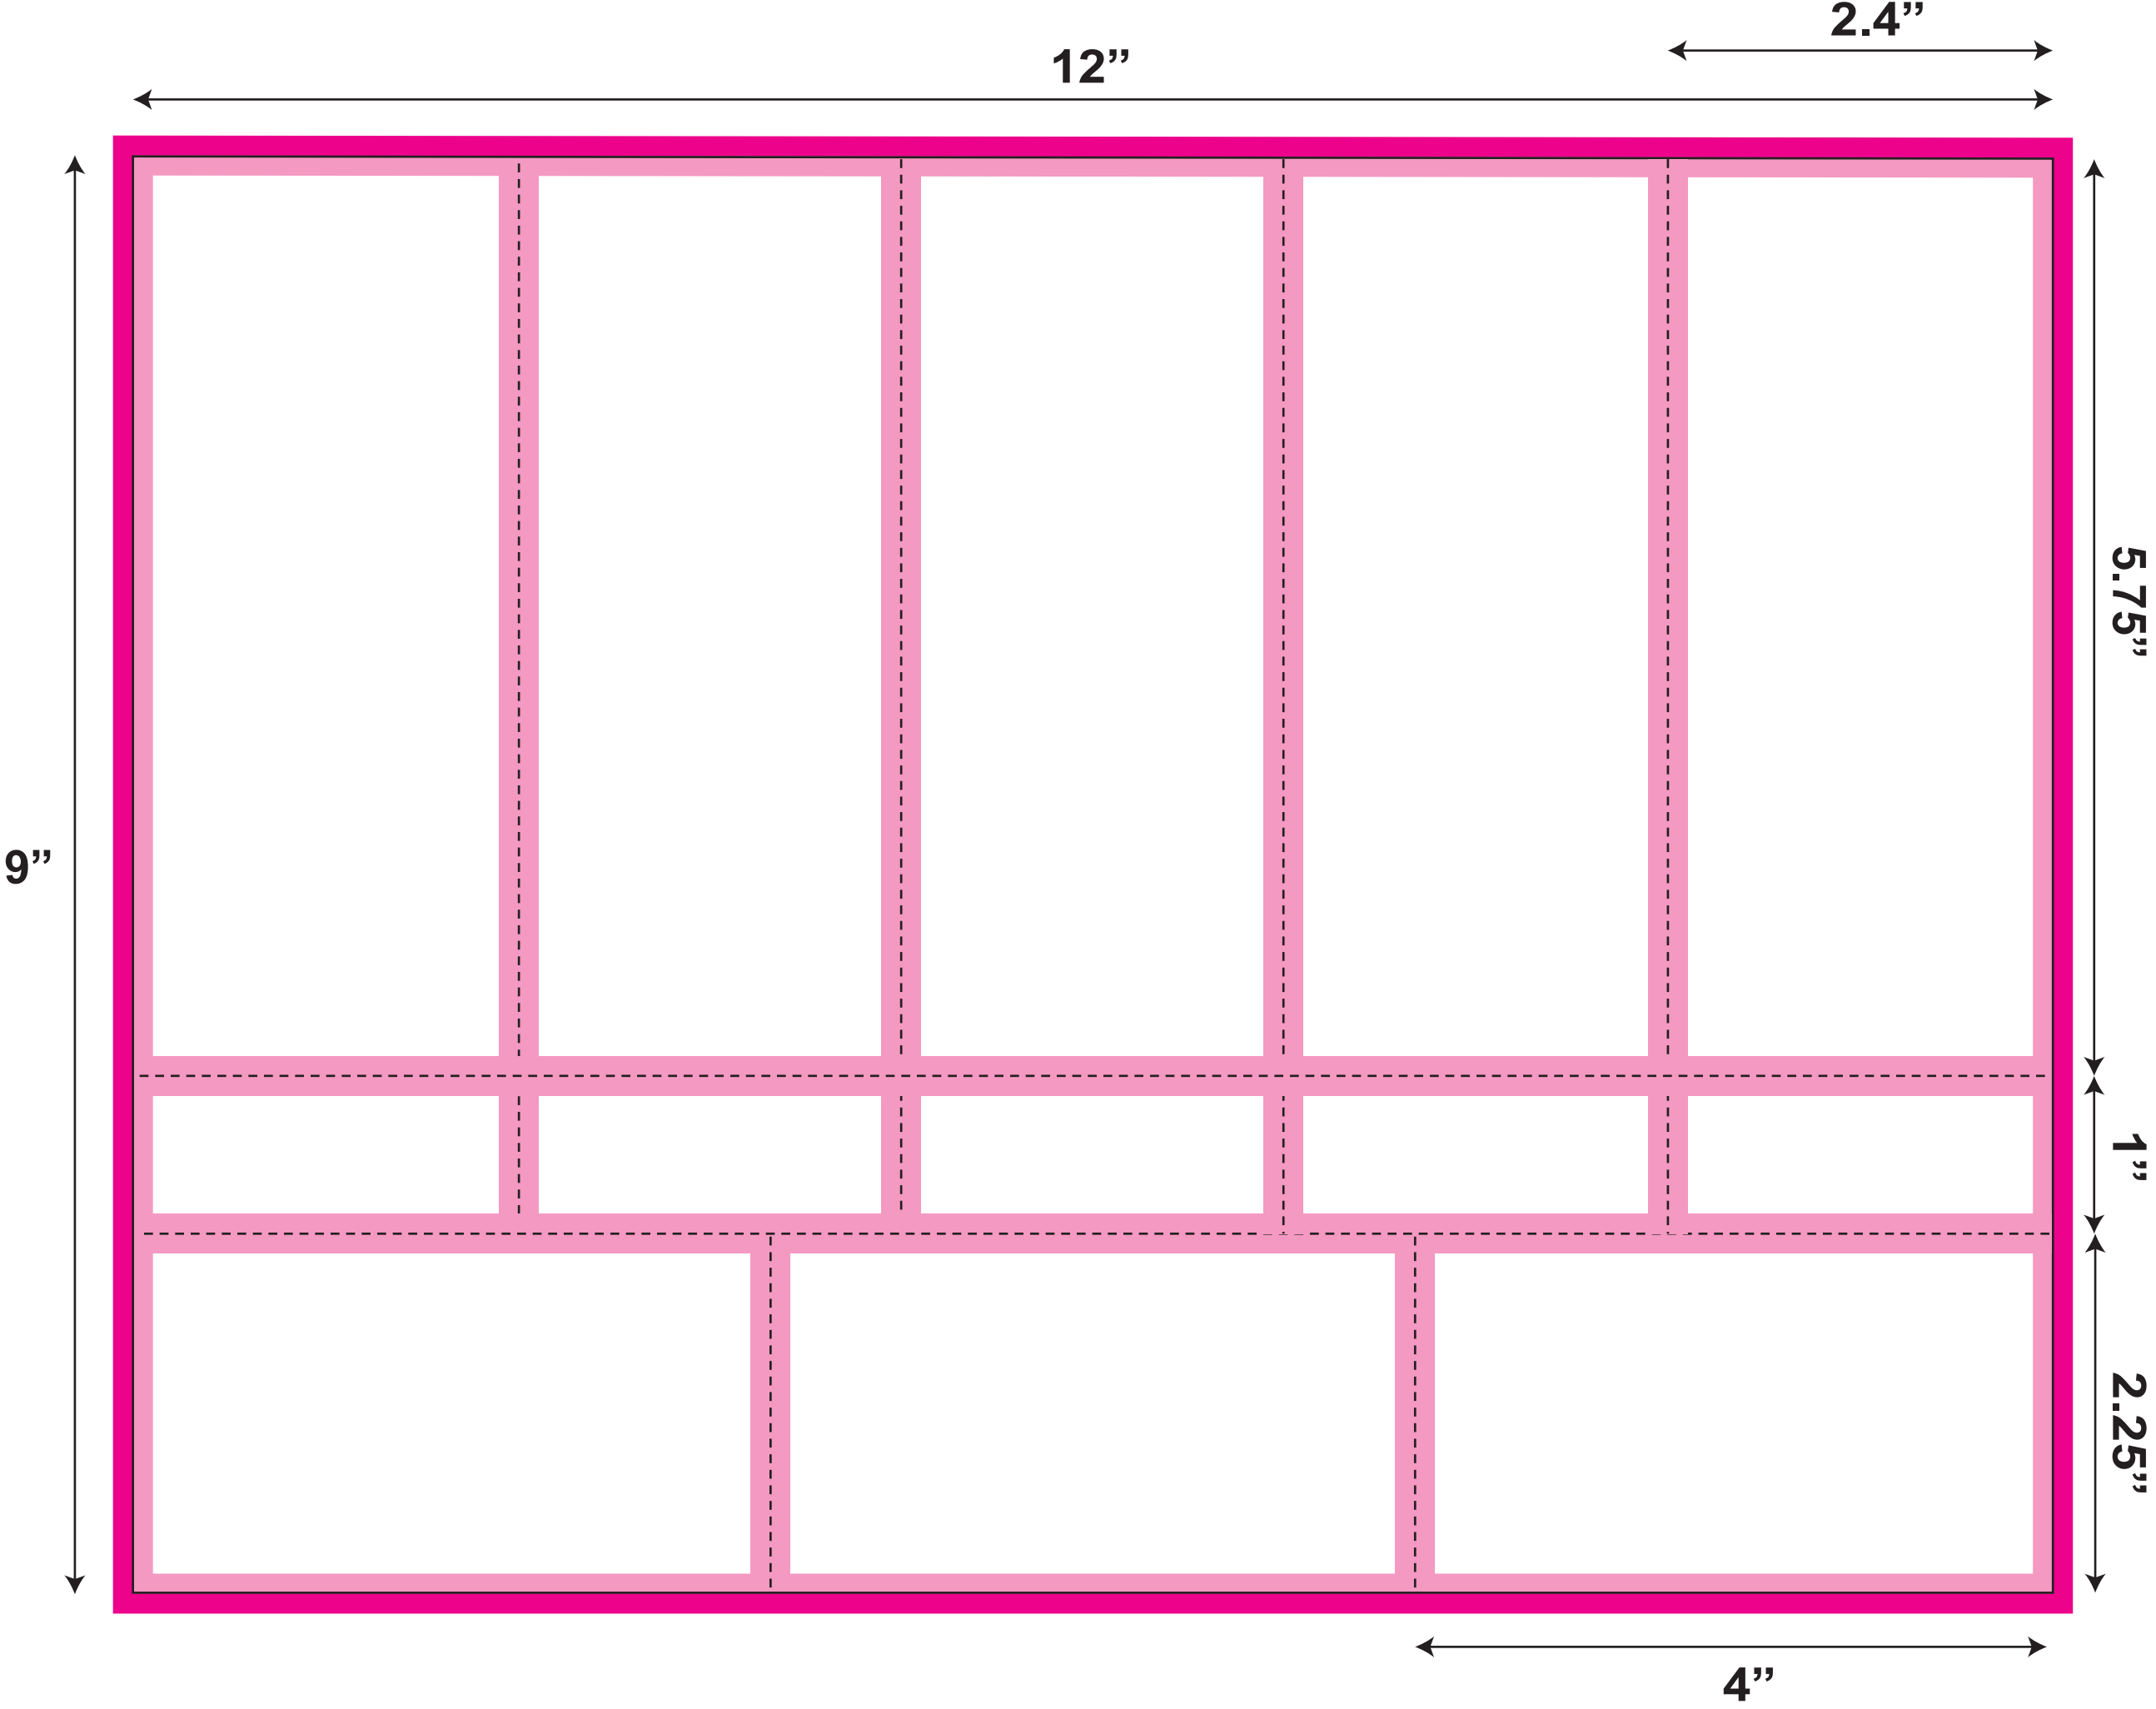

SH102

Artwork Size: 12.25" x 9.25"
 Sheet Size: 12" x 9"
 Ticket Size: 2.4" x 5.75"

- All logos and text must be 1/8" from edges and perfs
- Include 1/8" bleed in addition to the artwork

SH102
 - 12" x 9"
 - 5 tickets (2.4" x 5.75")
 - Stub Perf: 1"
 - 2 up with no trimouts