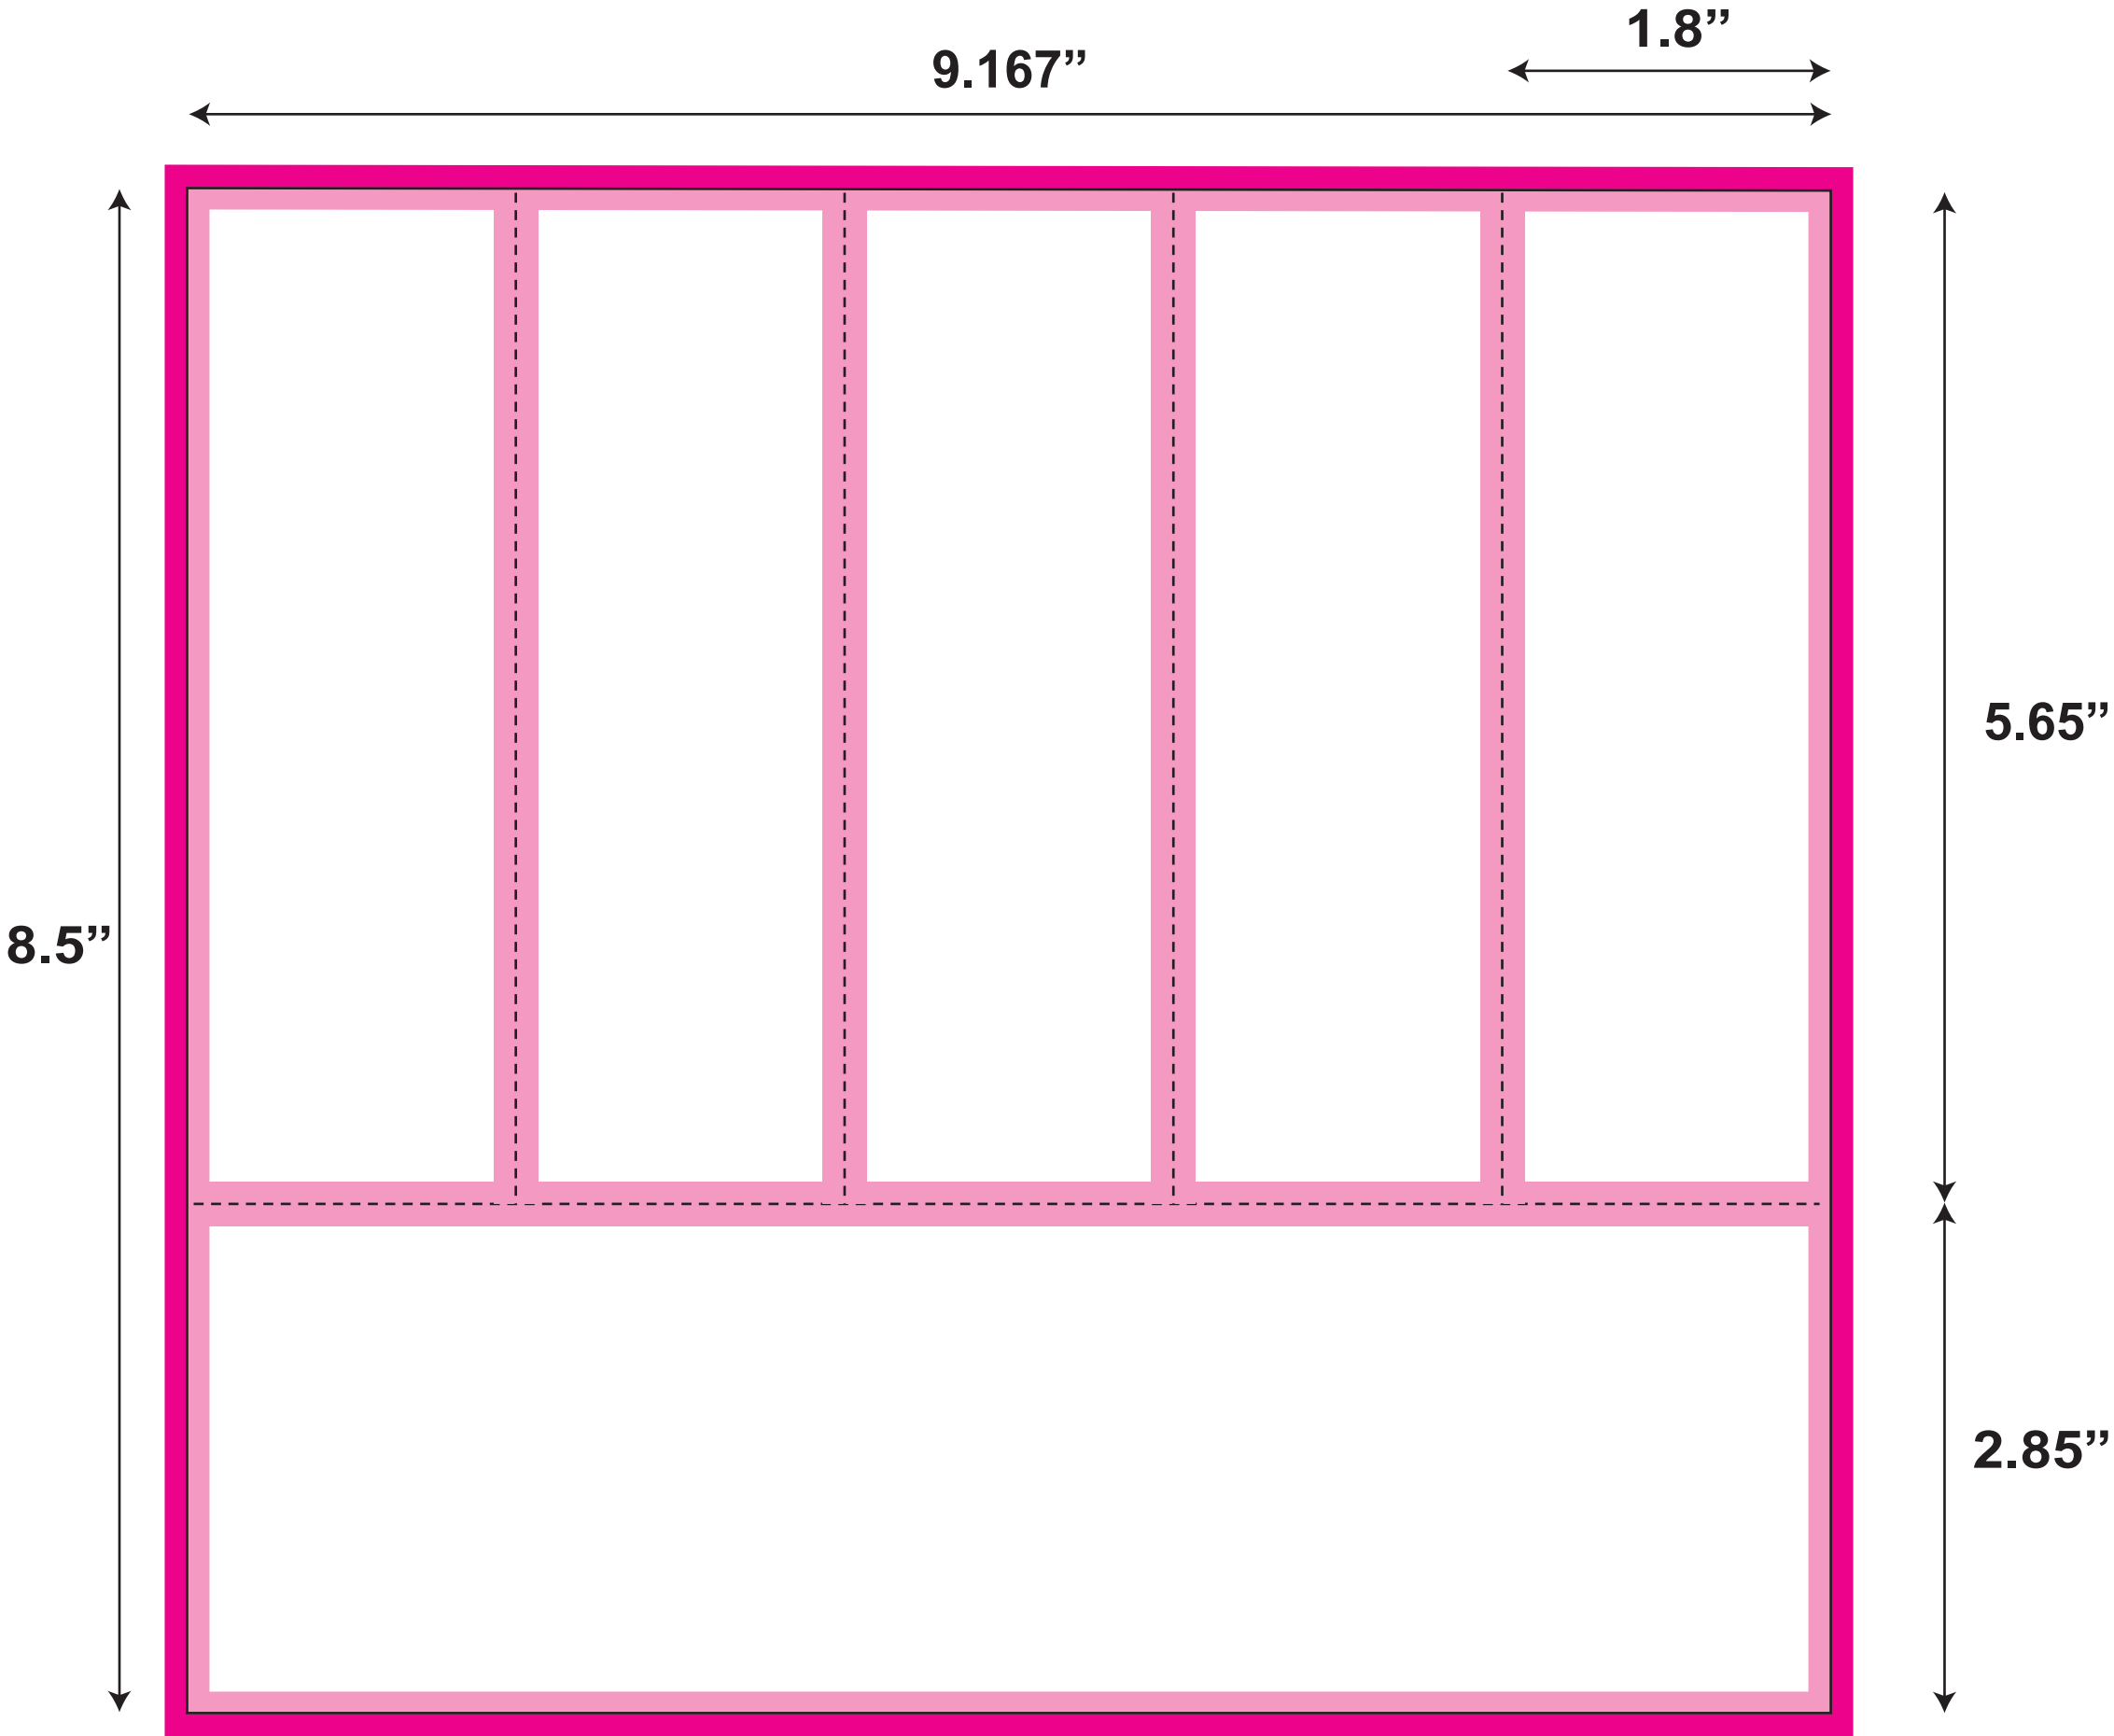

# SH101

Artwork Size: 9.417" x 8.75"  
Sheet Size: 9.167" x 8.5"  
Ticket Size: 1.8" x 5.65"

-  All logos and text must be 1/8" from edges and perms
-  Include 1/8" bleed in addition to the artwork

**SH101**  
- 9.167" x 8.5"  
- 5 tickets (1.8" x 5.65")  
- No Stub Perf  
- 2 up