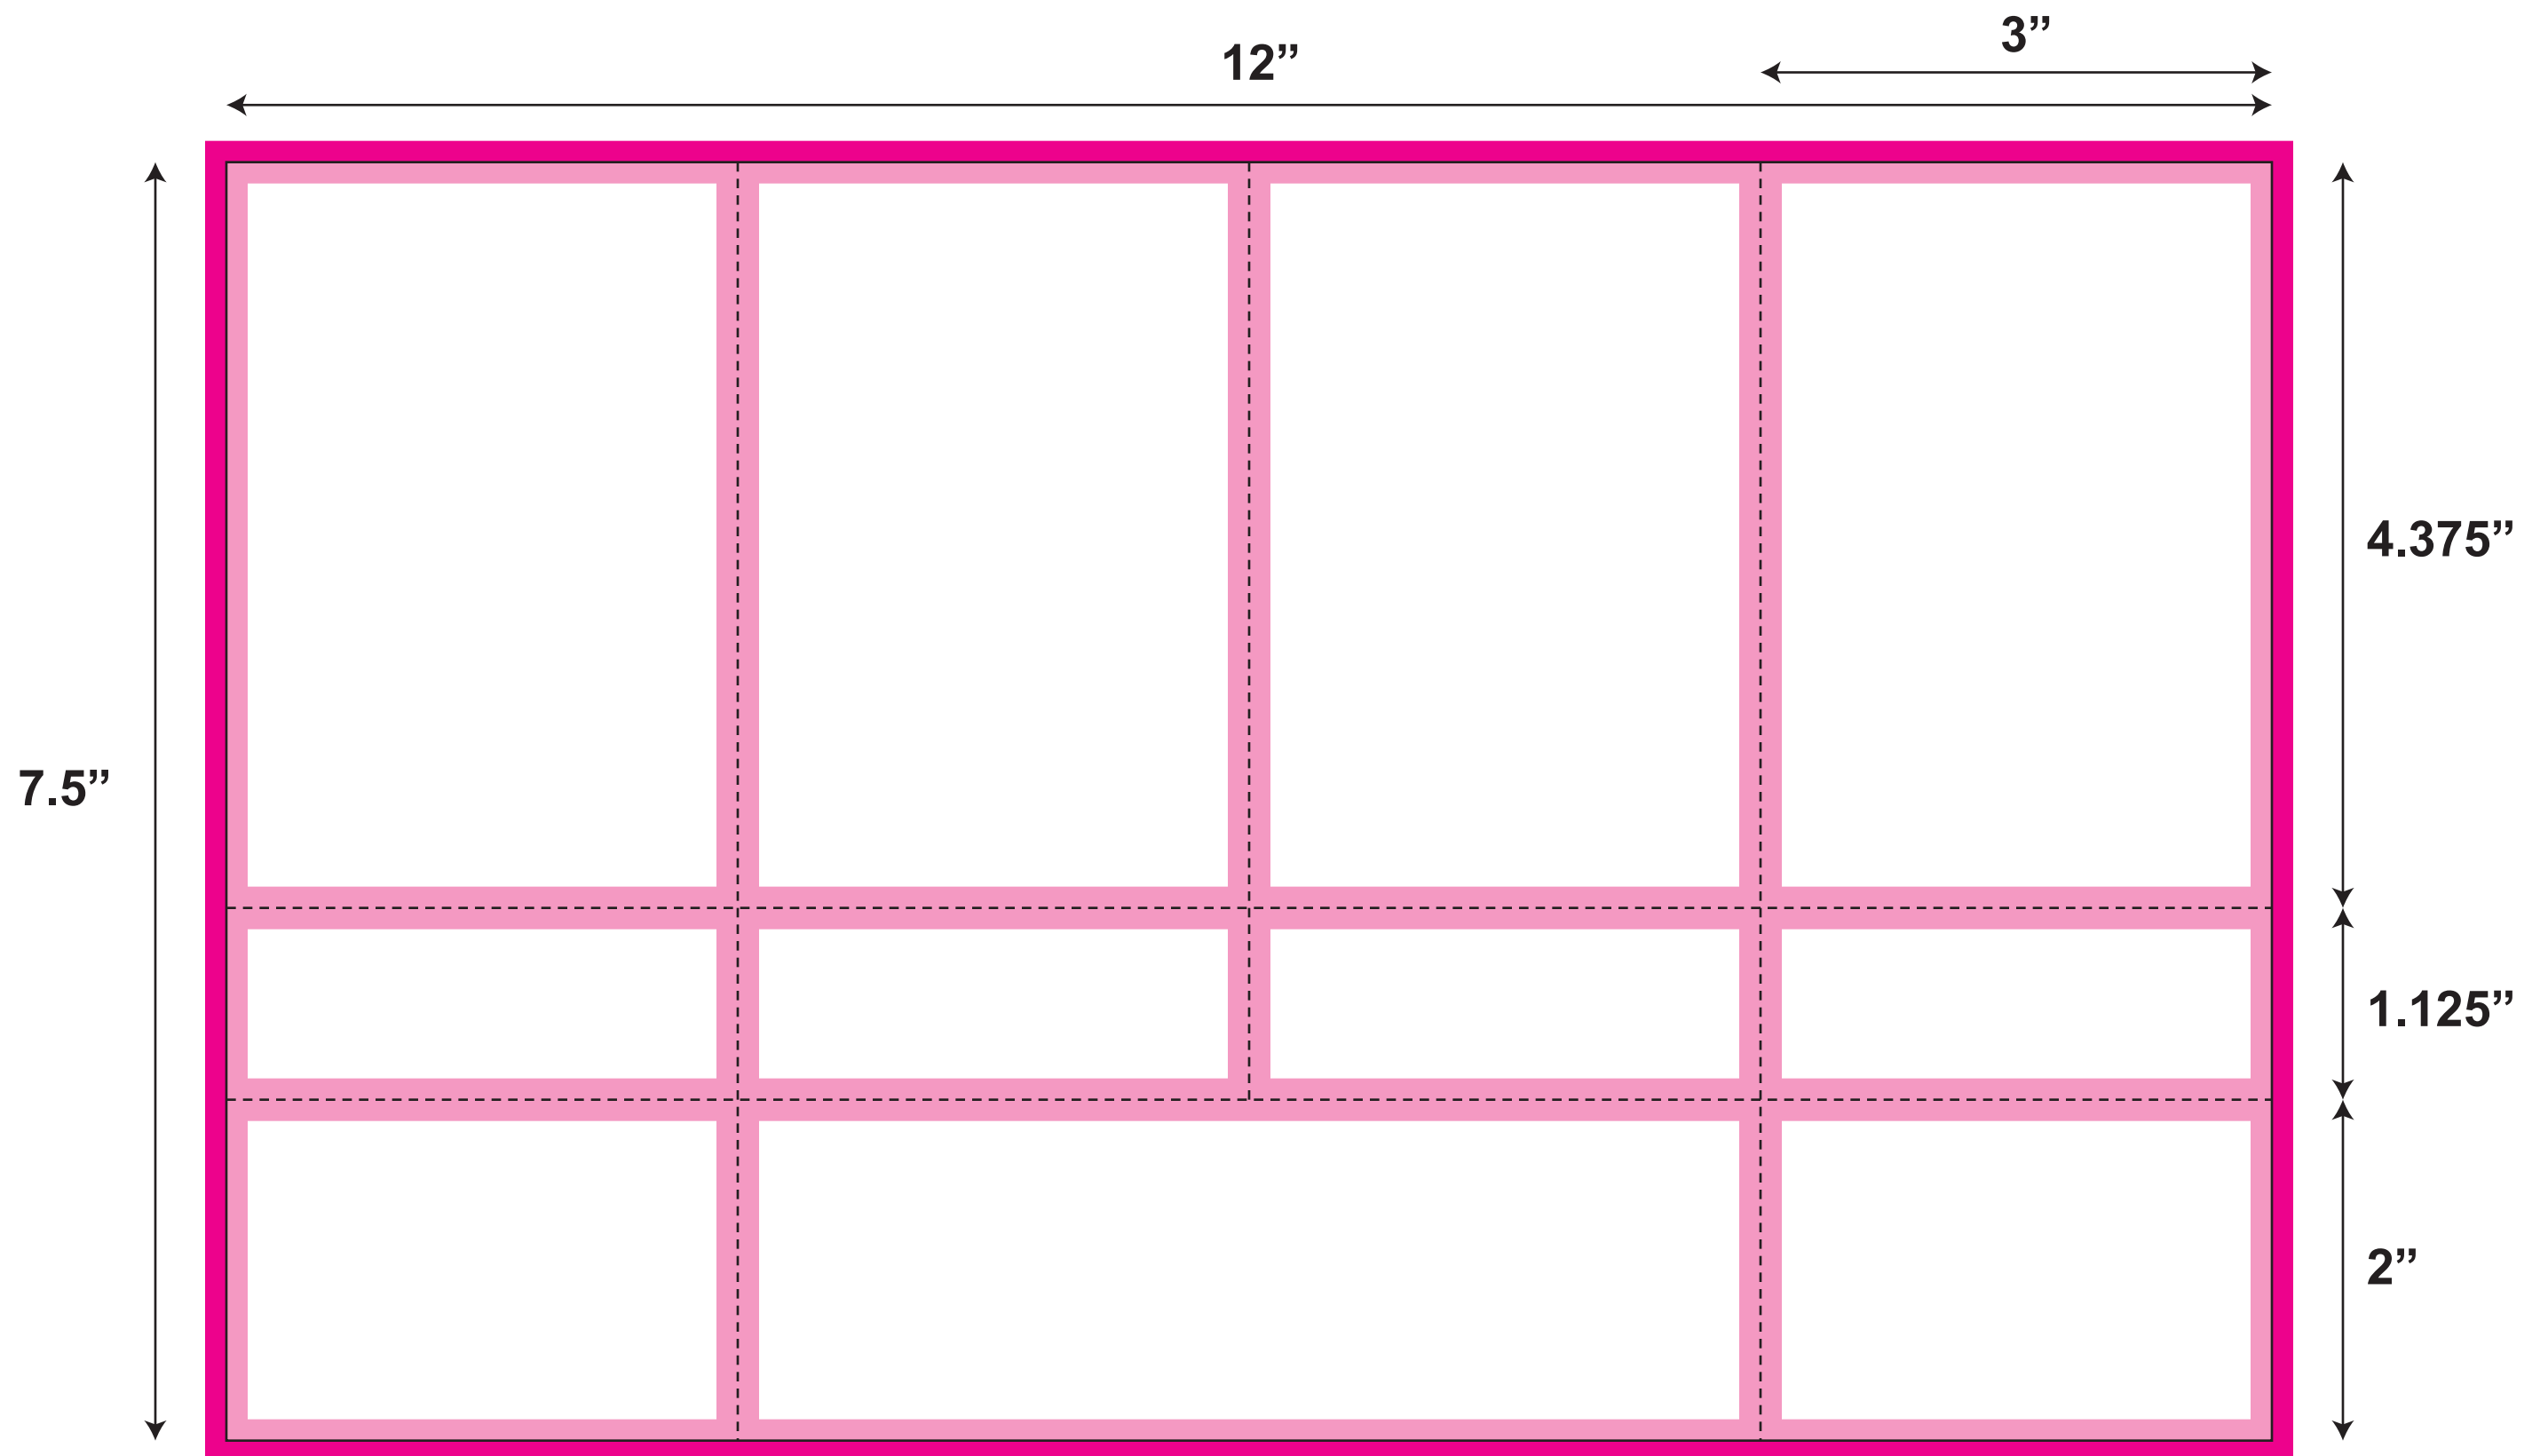

SH060

(old SH-3)

SH060
 - 7.5" x 12"
 - 2 up
 - 4 tickets
 - 3" x 5.5" ticket
 - Stub perf at 1.125"
 - 1.25" horizontal trimout

Artwork Size: 7.75" x 12.25"
 Sheet Size: 7.5" x 12"
 Ticket Size: 3" x 4.375"

- All logos and text must be 1/8" from edges and perfs
- Include 1/8" bleed in addition to the artwork