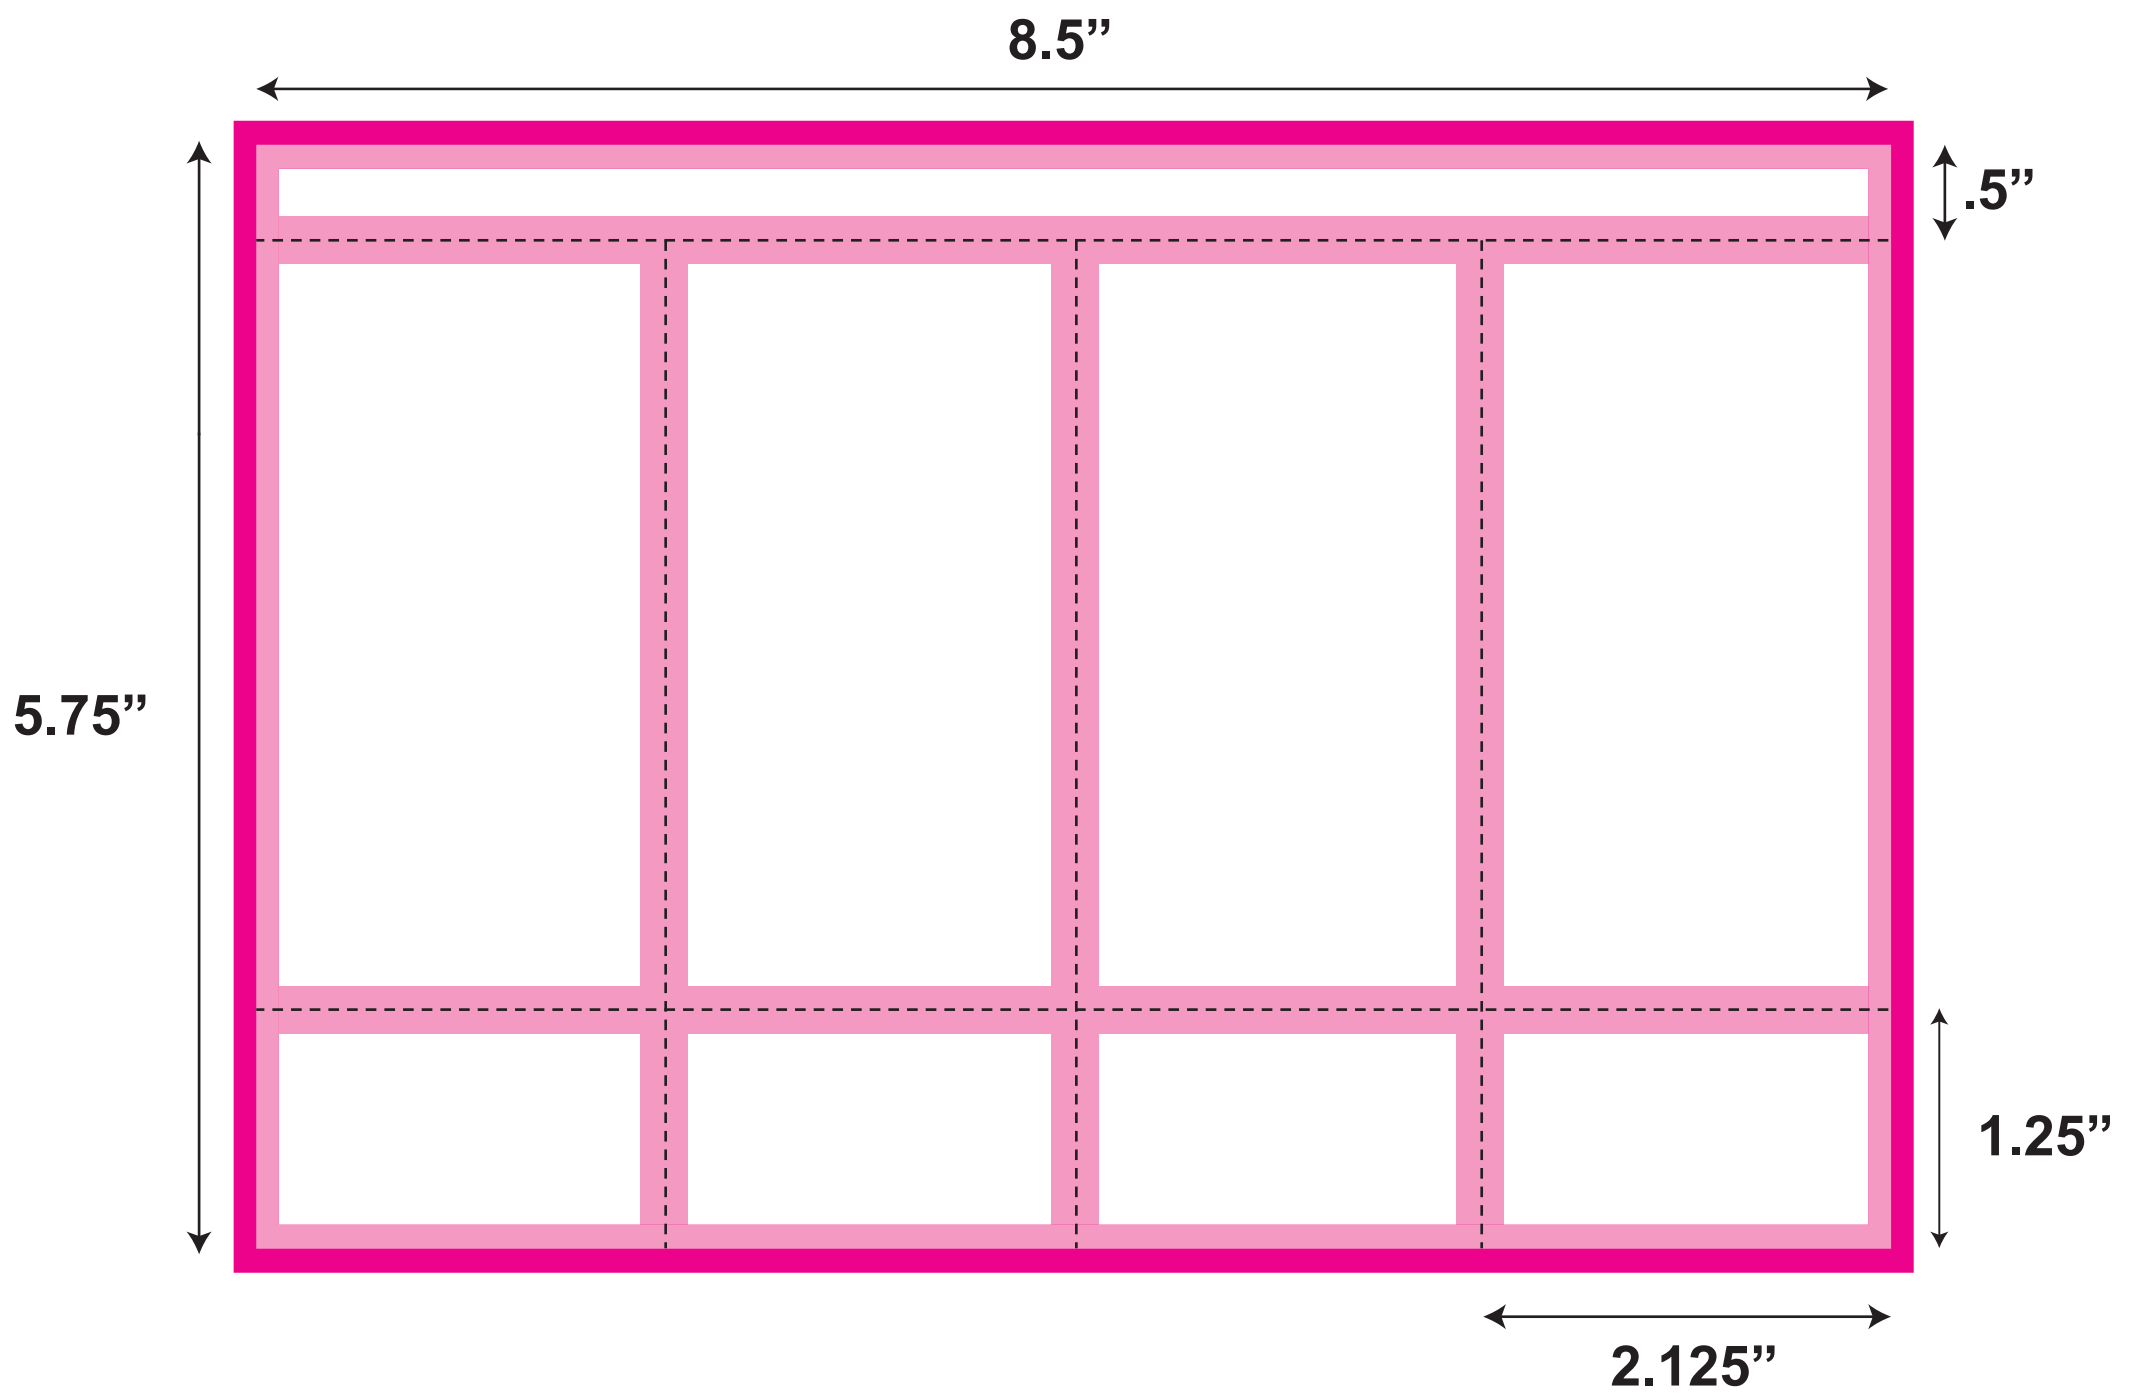

# BK131

**BK131**  
- 8.5" x 5.75"  
- 4 across  
- 2.125" x 4" ticket  
- .5" Perf  
1.25" Perf  
- .125" trimouts

Artwork Size: 8.75" x 6"  
Book Size: 8.5" x 5.75"  
Ticket Size: 2.125" x 5.25"

-  All logos and text must be 1/8" from edges and perms
-  Include 1/8" bleed in addition to the artwork