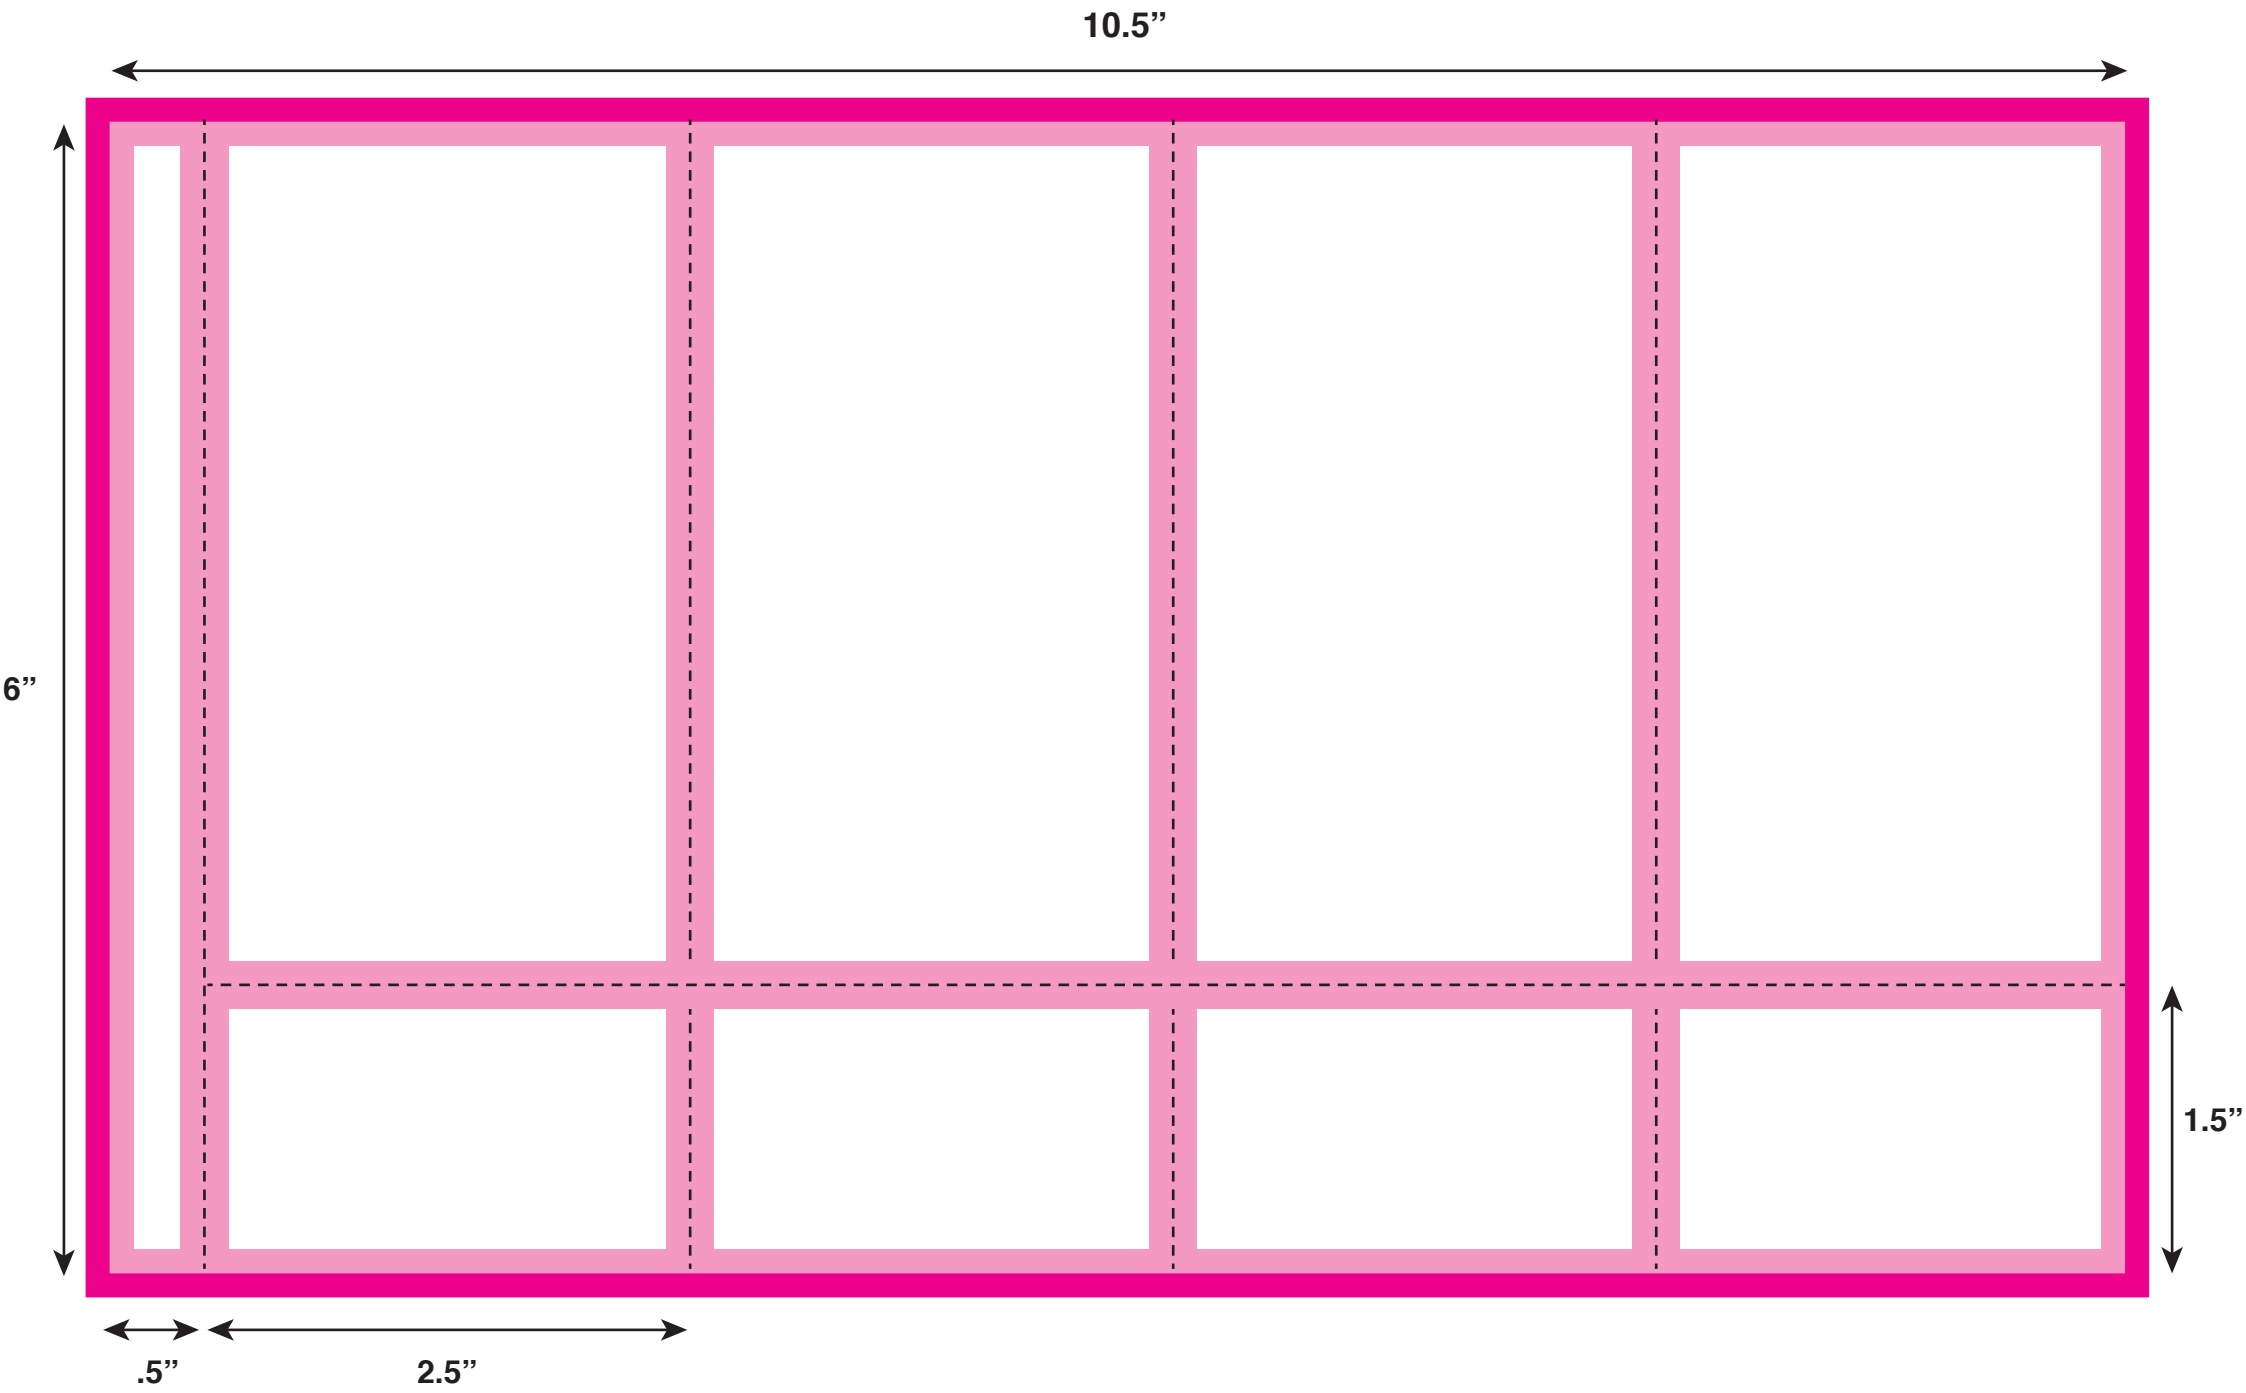

# BK123

**BK123**  
 - 10.5" x 6"  
 - 2.5" x 4.5" ticket  
 - 1.5" Perf  
 - .125" trimouts

Artwork Size: 10.75" x 6.25"  
 Book Size: 10.5" x 6"  
 Ticket Size: 2.5" x 4.5"

- All logos and text must be 1/8" from edges and perfs
- Include 1/8" bleed in addition to the artwork