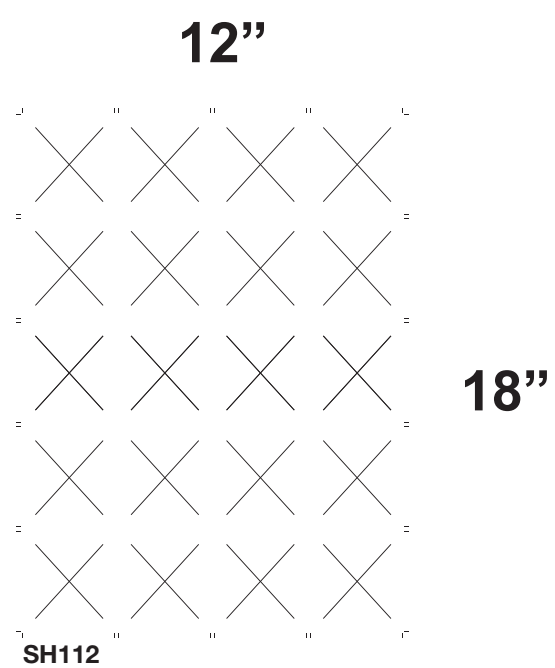

SH112

Artwork Size: 3" x 3.25"
Sheet Size: 2.75" x 3"
Ticket Size: 2.75" x 3"

-  All logos and text must be 1/8" from edges and perms
-  Include 1/8" bleed in addition to the artwork

SH112
- 2.75" x 3"
- 1 tickets (2.75" x 3")
- No Stub Perf
- 20 up with .125" trimouts