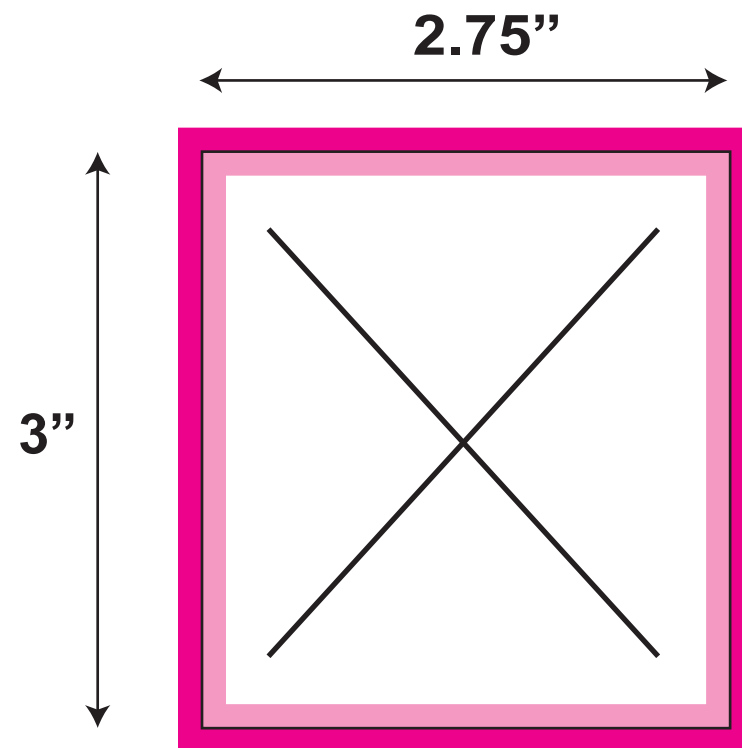

SH112

Artwork Size: 3" x 3.25"
Sheet Size: 2.75" x 3"
Ticket Size: 2.75" x 3"

-  All logos and text must be 1/8" from edges and perms
-  Include 1/8" bleed in addition to the artwork

SH112
- 2.75" x 3"
- 1 tickets (2.75" x 3")
- No Stub Perf
- 20 up with .125" trimouts