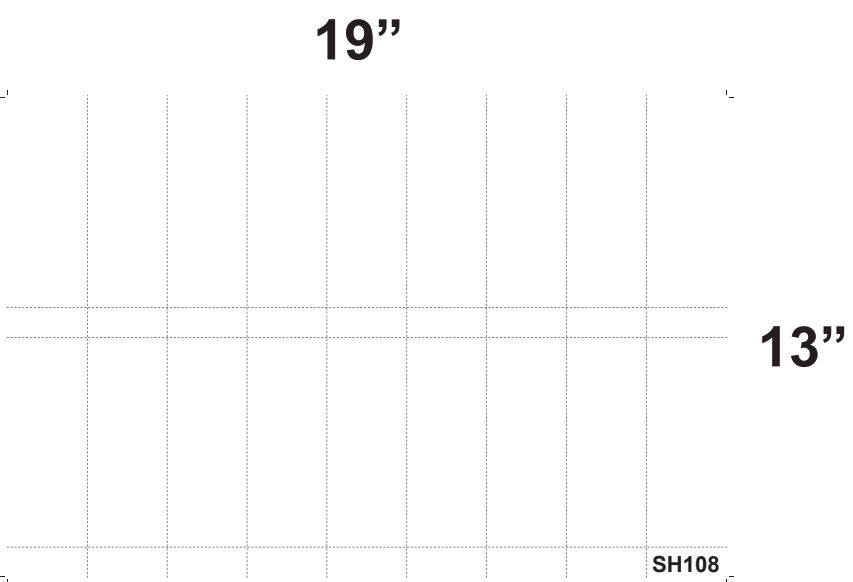

SH108

(SH117 No Stub Perf)

Artwork Size: 12" x 18"
Sheet Size: 12.25" x 18.25"
Ticket Size: 2" x 5.25"

- All logos and text must be 1/8" from edges and perfs
- Include 1/8" bleed in addition to the artwork

SH108

- 12" x 18"
- 18 tickets (2" x 5.25")
- Stub perf: .75"
- 1 up with no trimouts