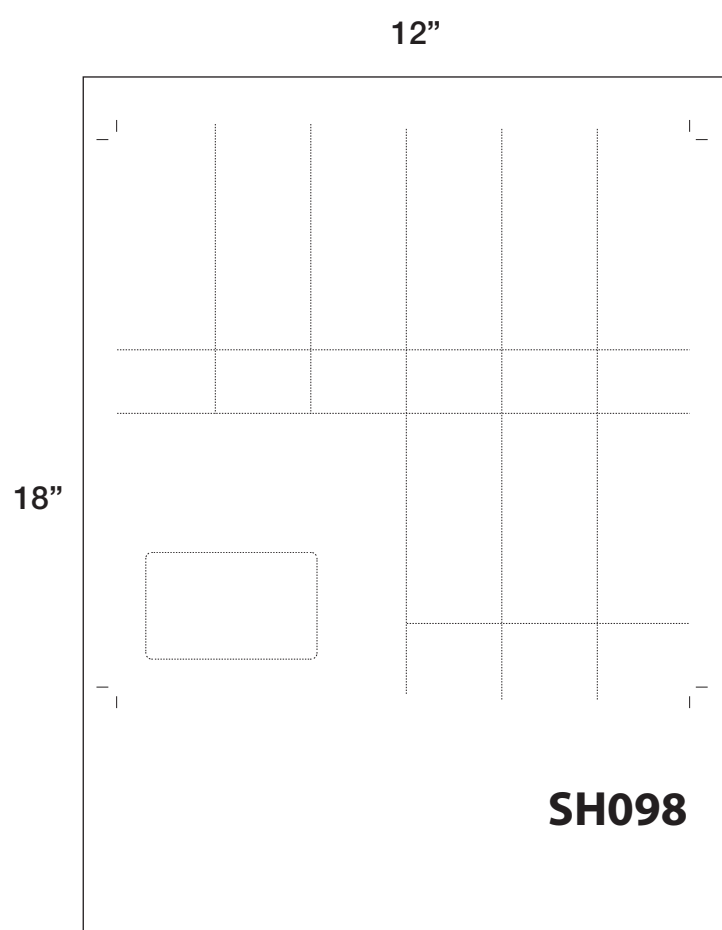

# SH098

Artwork Size: 11.5" x 11"  
Sheet Size: 11.25" x 10.75"  
Ticket Size: 1.875" x 5.375"

-  All logos and text must be 1/8" from edges and perfs
-  Include 1/8" bleed in addition to the artwork

**SH098**  
- 11.25" x 10.75"  
- 9 tickets (1.875 x 5.375)  
- 1.25 Stub Perfs  
- ID Card (3.375 x 2.11)