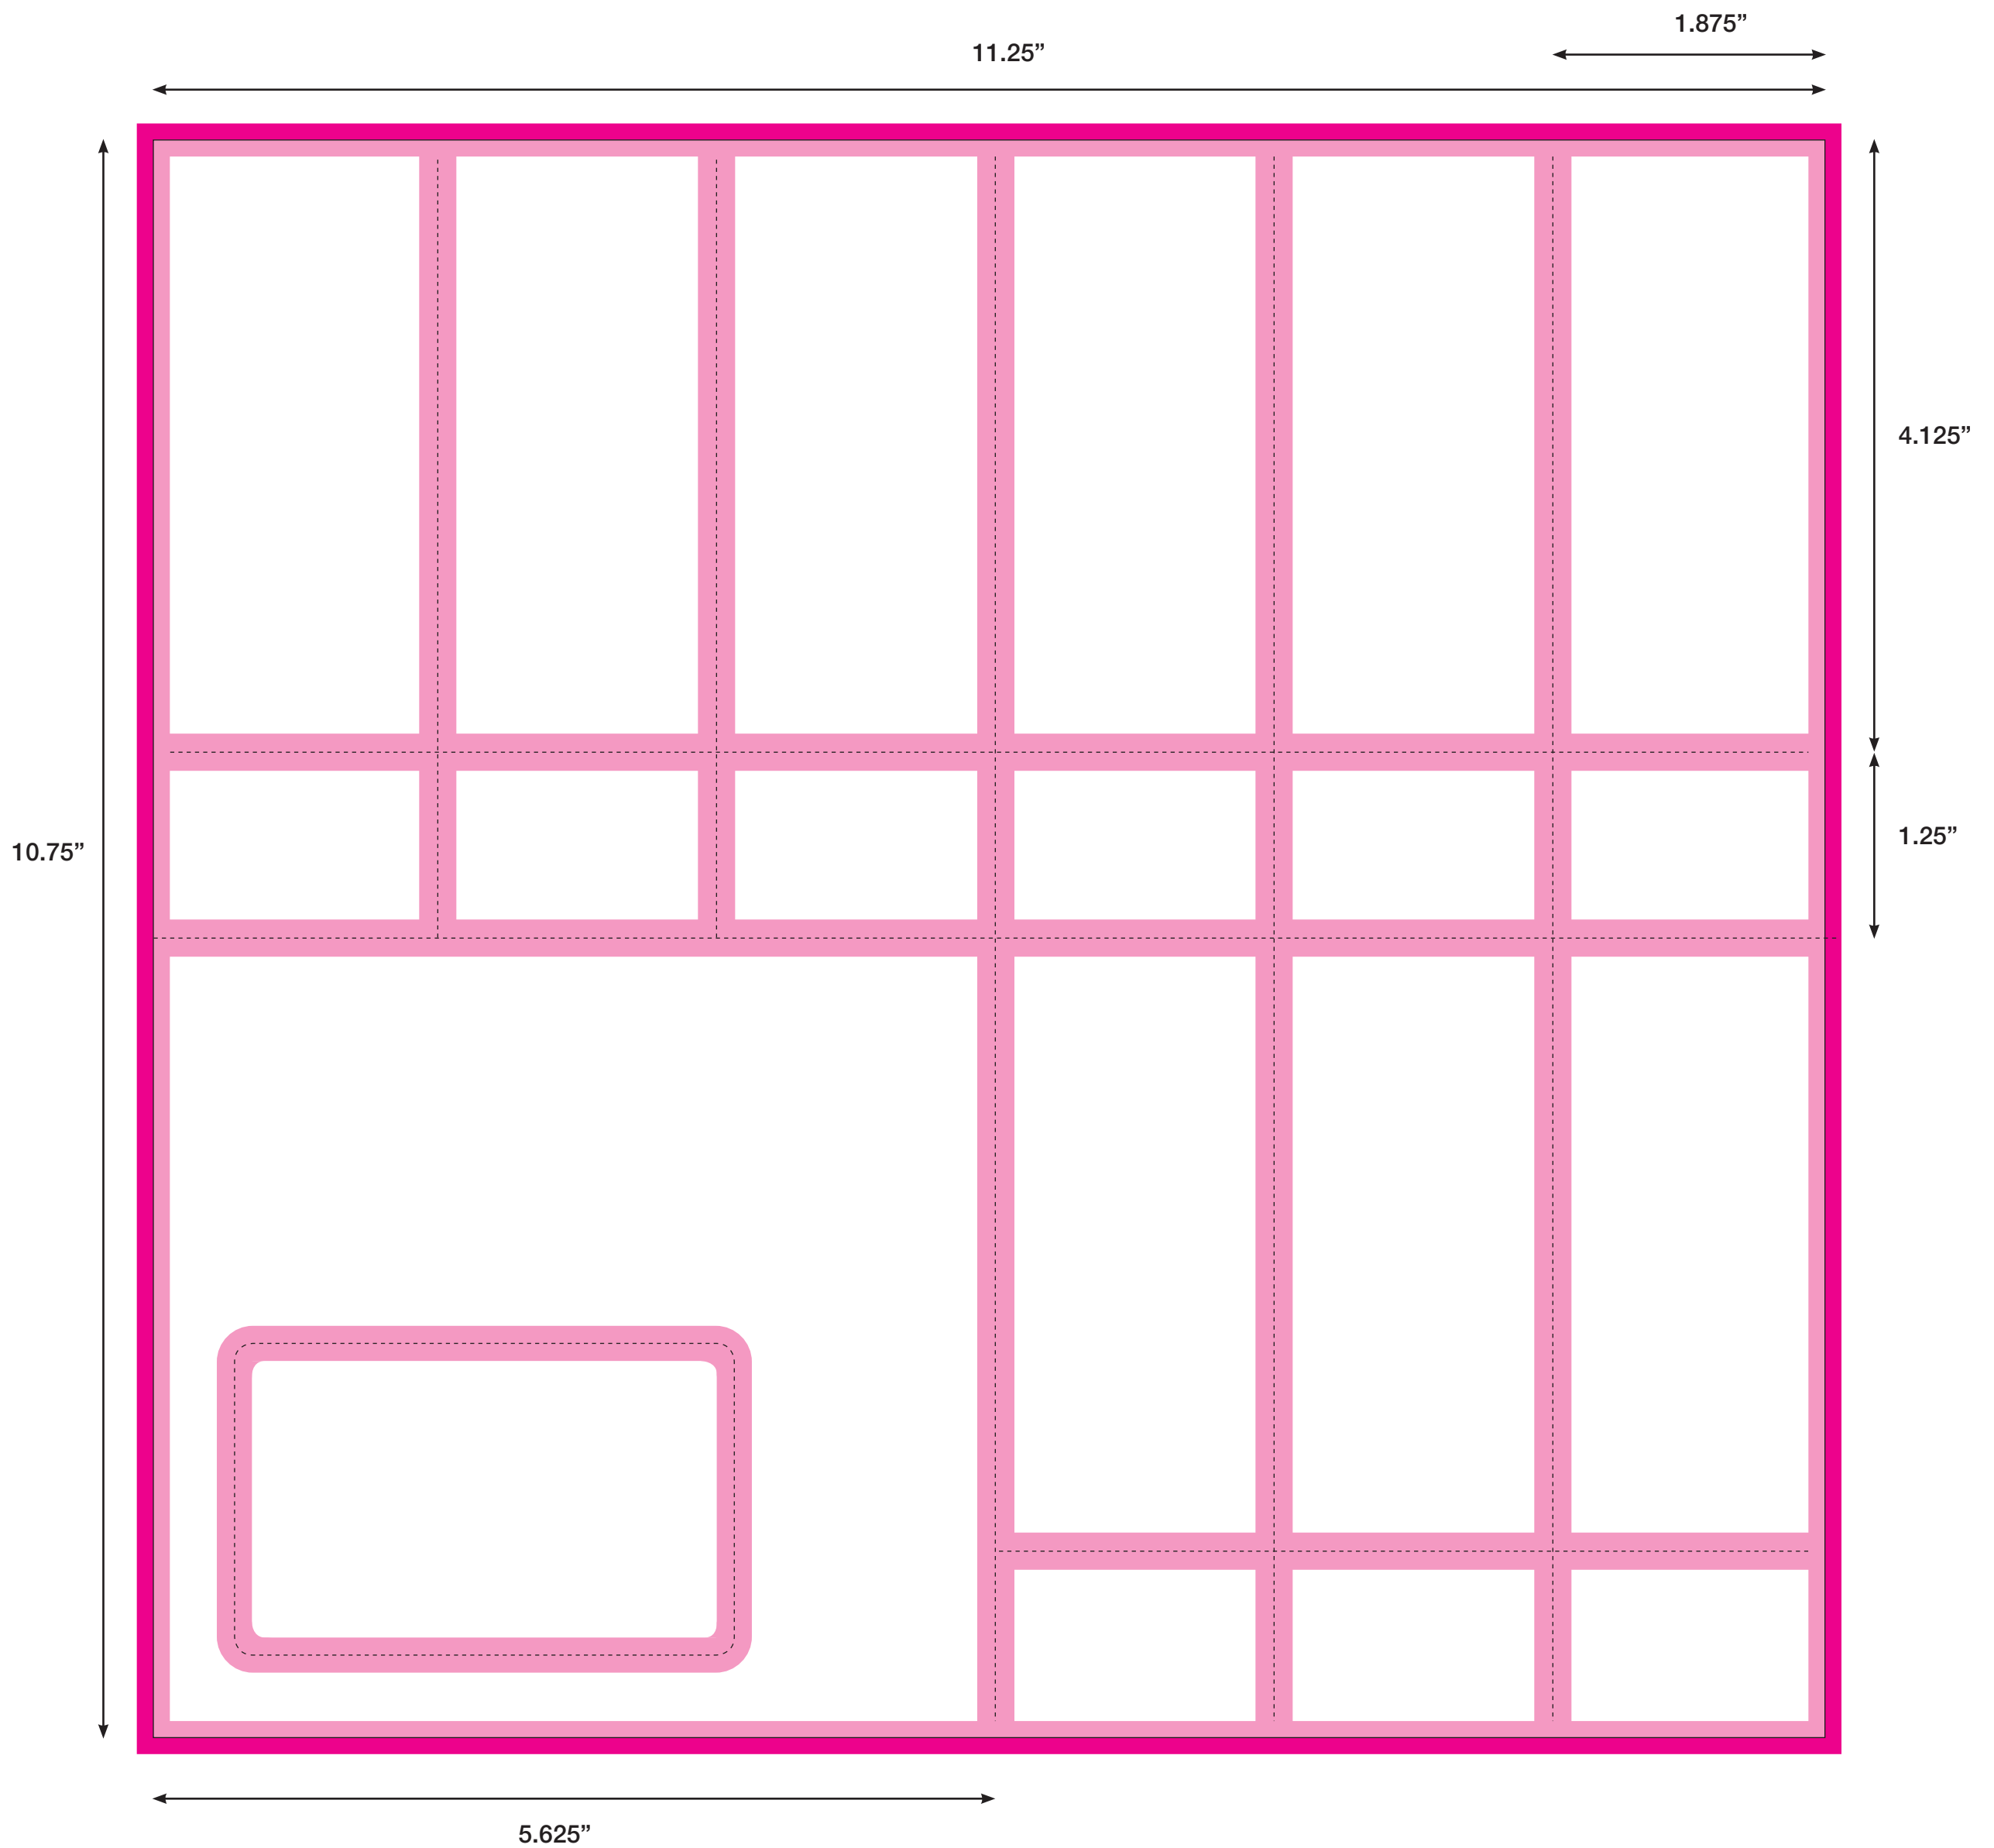

# SH098

Artwork Size: 11.5" x 11"  
Sheet Size: 11.25" x 10.75"  
Ticket Size: 1.875" x 5.375"

-  All logos and text must be 1/8" from edges and perfs
-  Include 1/8" bleed in addition to the artwork

**SH098**  
- 11.25" x 10.75"  
- 9 tickets (1.875 x 5.375)  
- 1.25 Stub Perfs  
- ID Card (3.375 x 2.11)