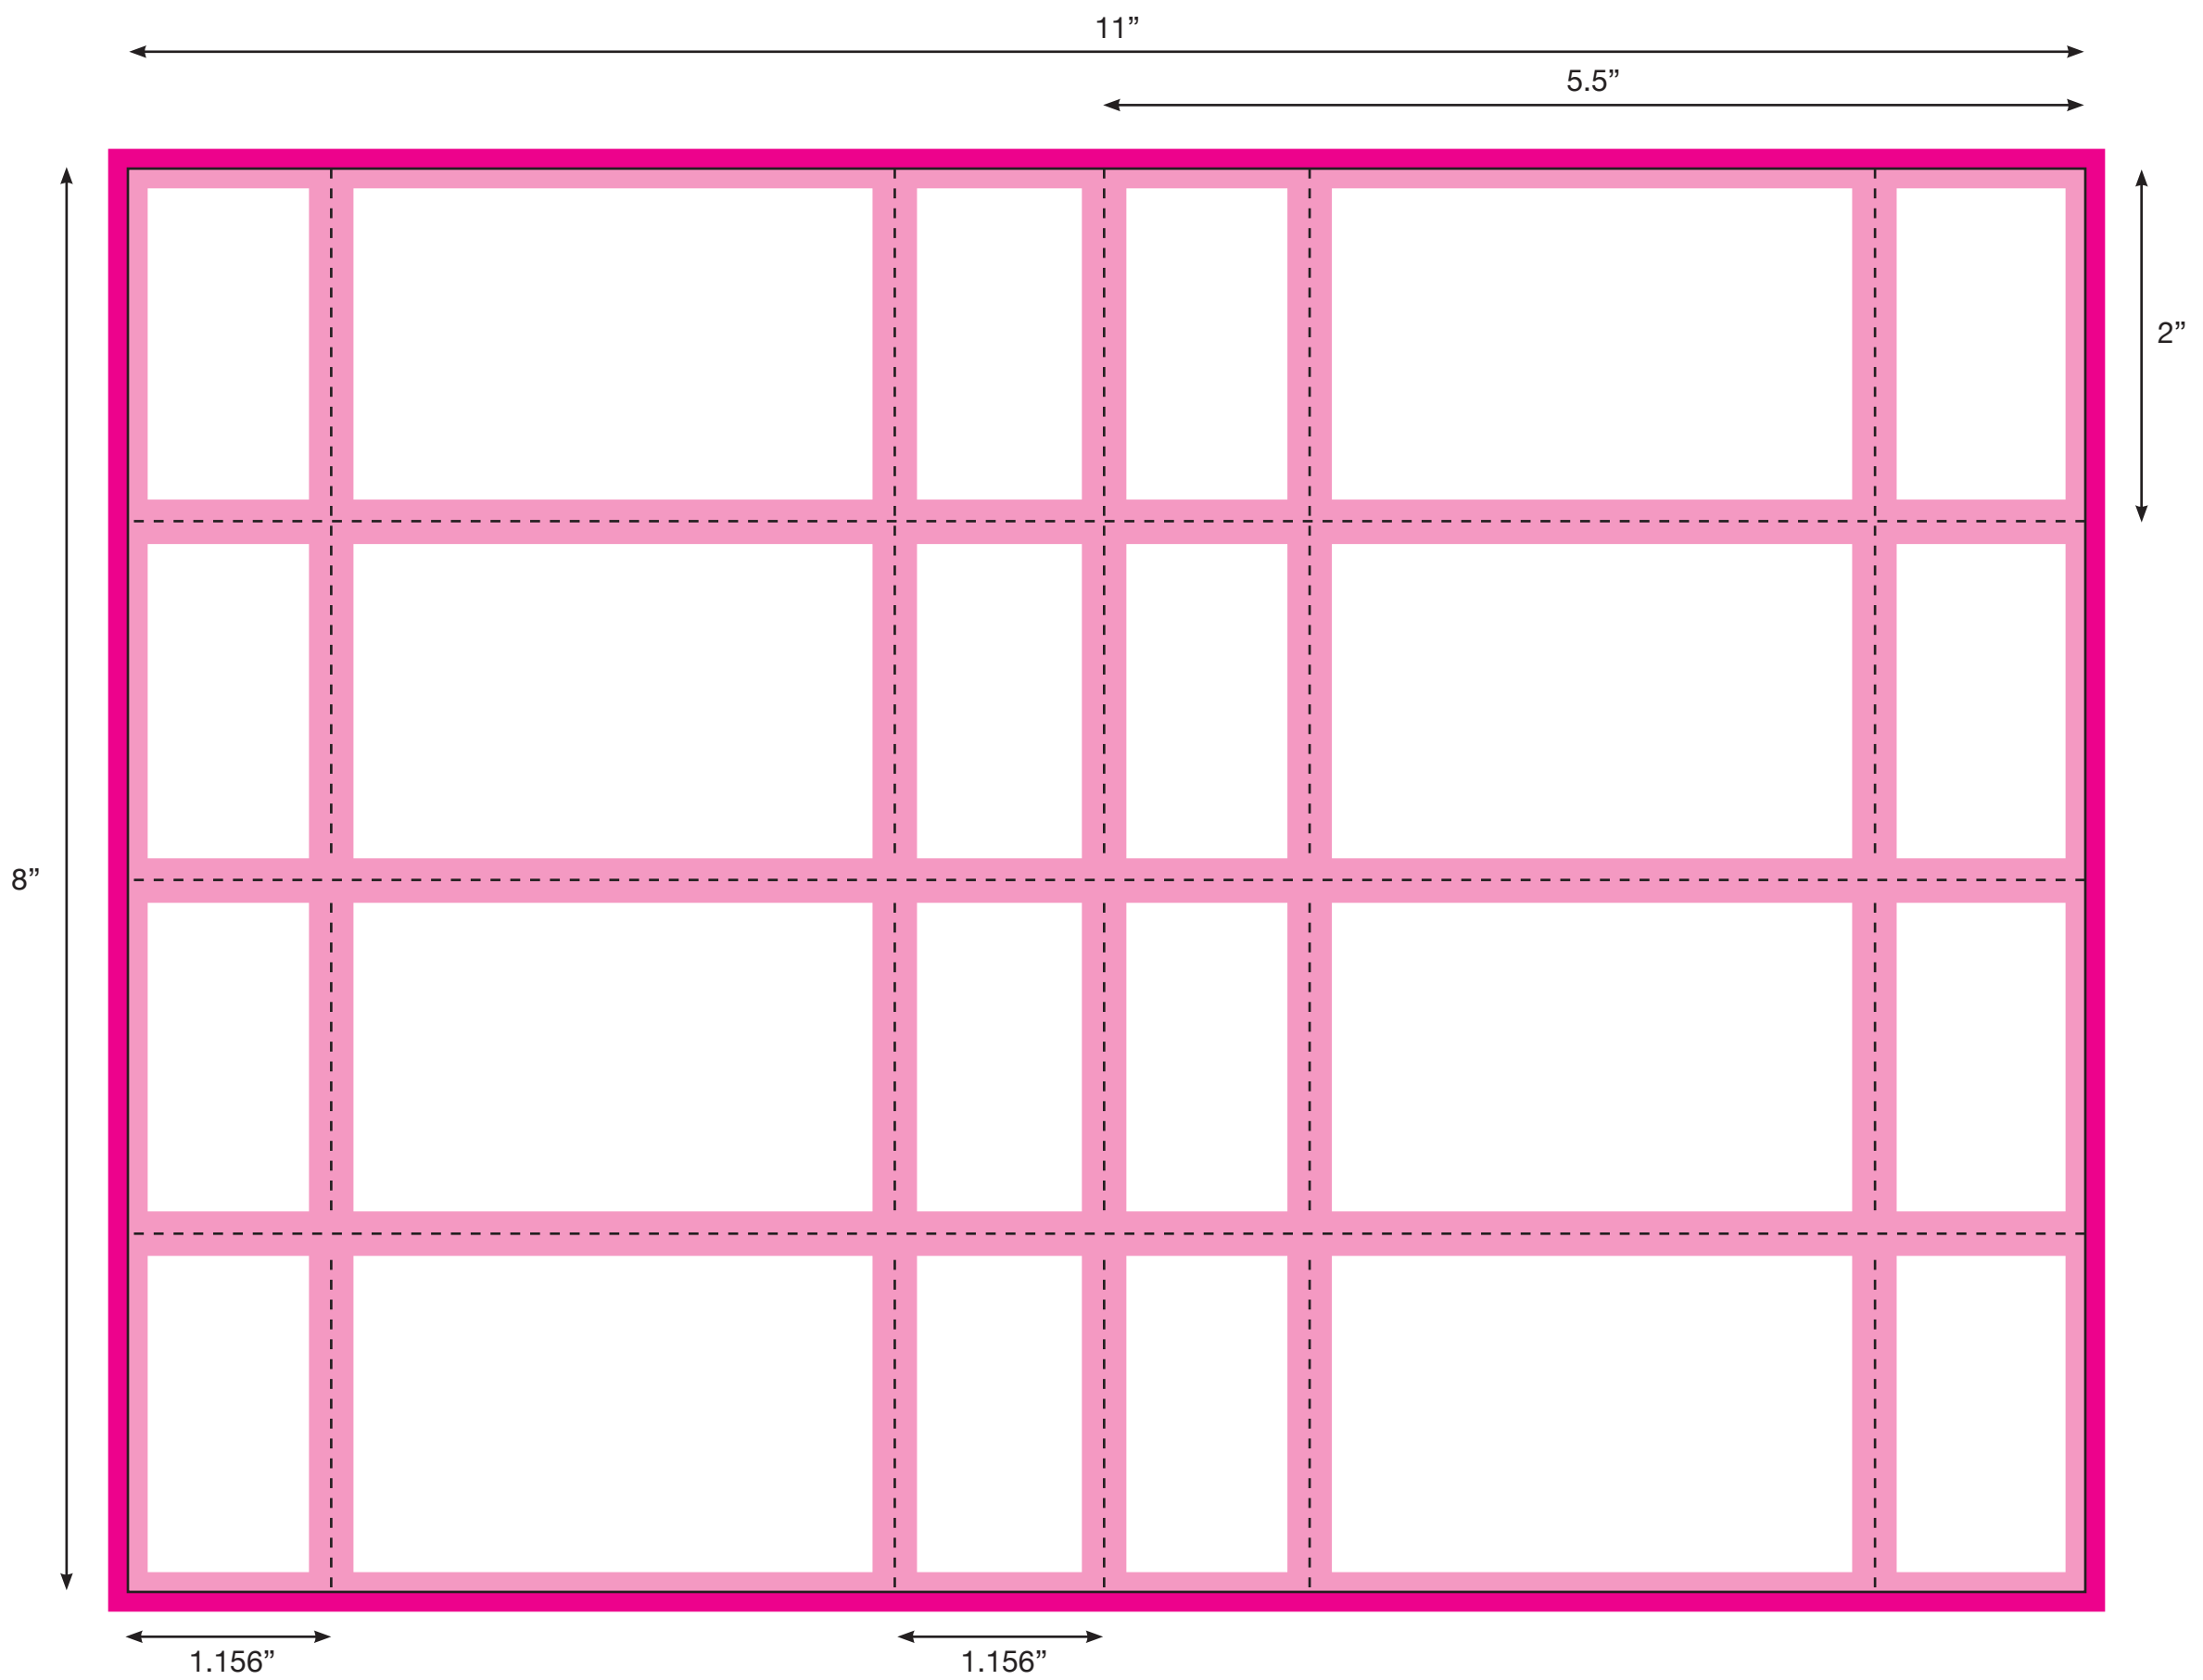

# SH097

Artwork Size: 11.25" x 8.25"

Sheet Size: 11" x 8"

Ticket Size: 2" x 5.5"

■ All logos and text must be 1/8" from edges and perfs

■ Include 1/8" bleed in addition to the artwork

## SH097

- 11" x 8"

- 8 tickets (2 x 5.5)

- 1.156" Stub Perfs

- 2 up with .125"

trimouts