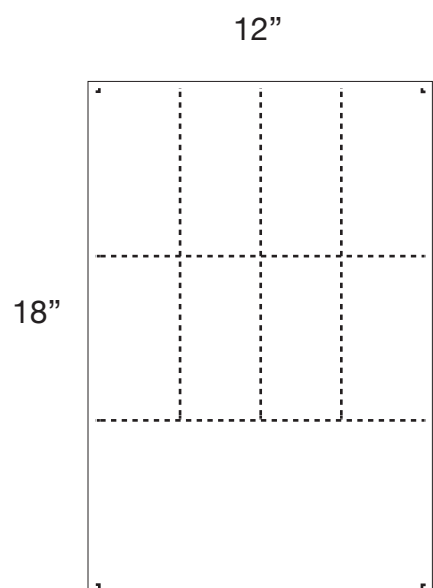

SH095

Artwork Size: 16.75" x 11.05"
Sheet Size: 10.8" x 16.5"
Ticket Size: 2.7" x 5.5"

-  All logos and text must be 1/8" from edges and perfs
-  Include 1/8" bleed in addition to the artwork

SH095
- 10.5" x 16.5"
- 6 tickets (2.7 x 5.5)
- No Stub Perfs
- 1 up with no trimouts