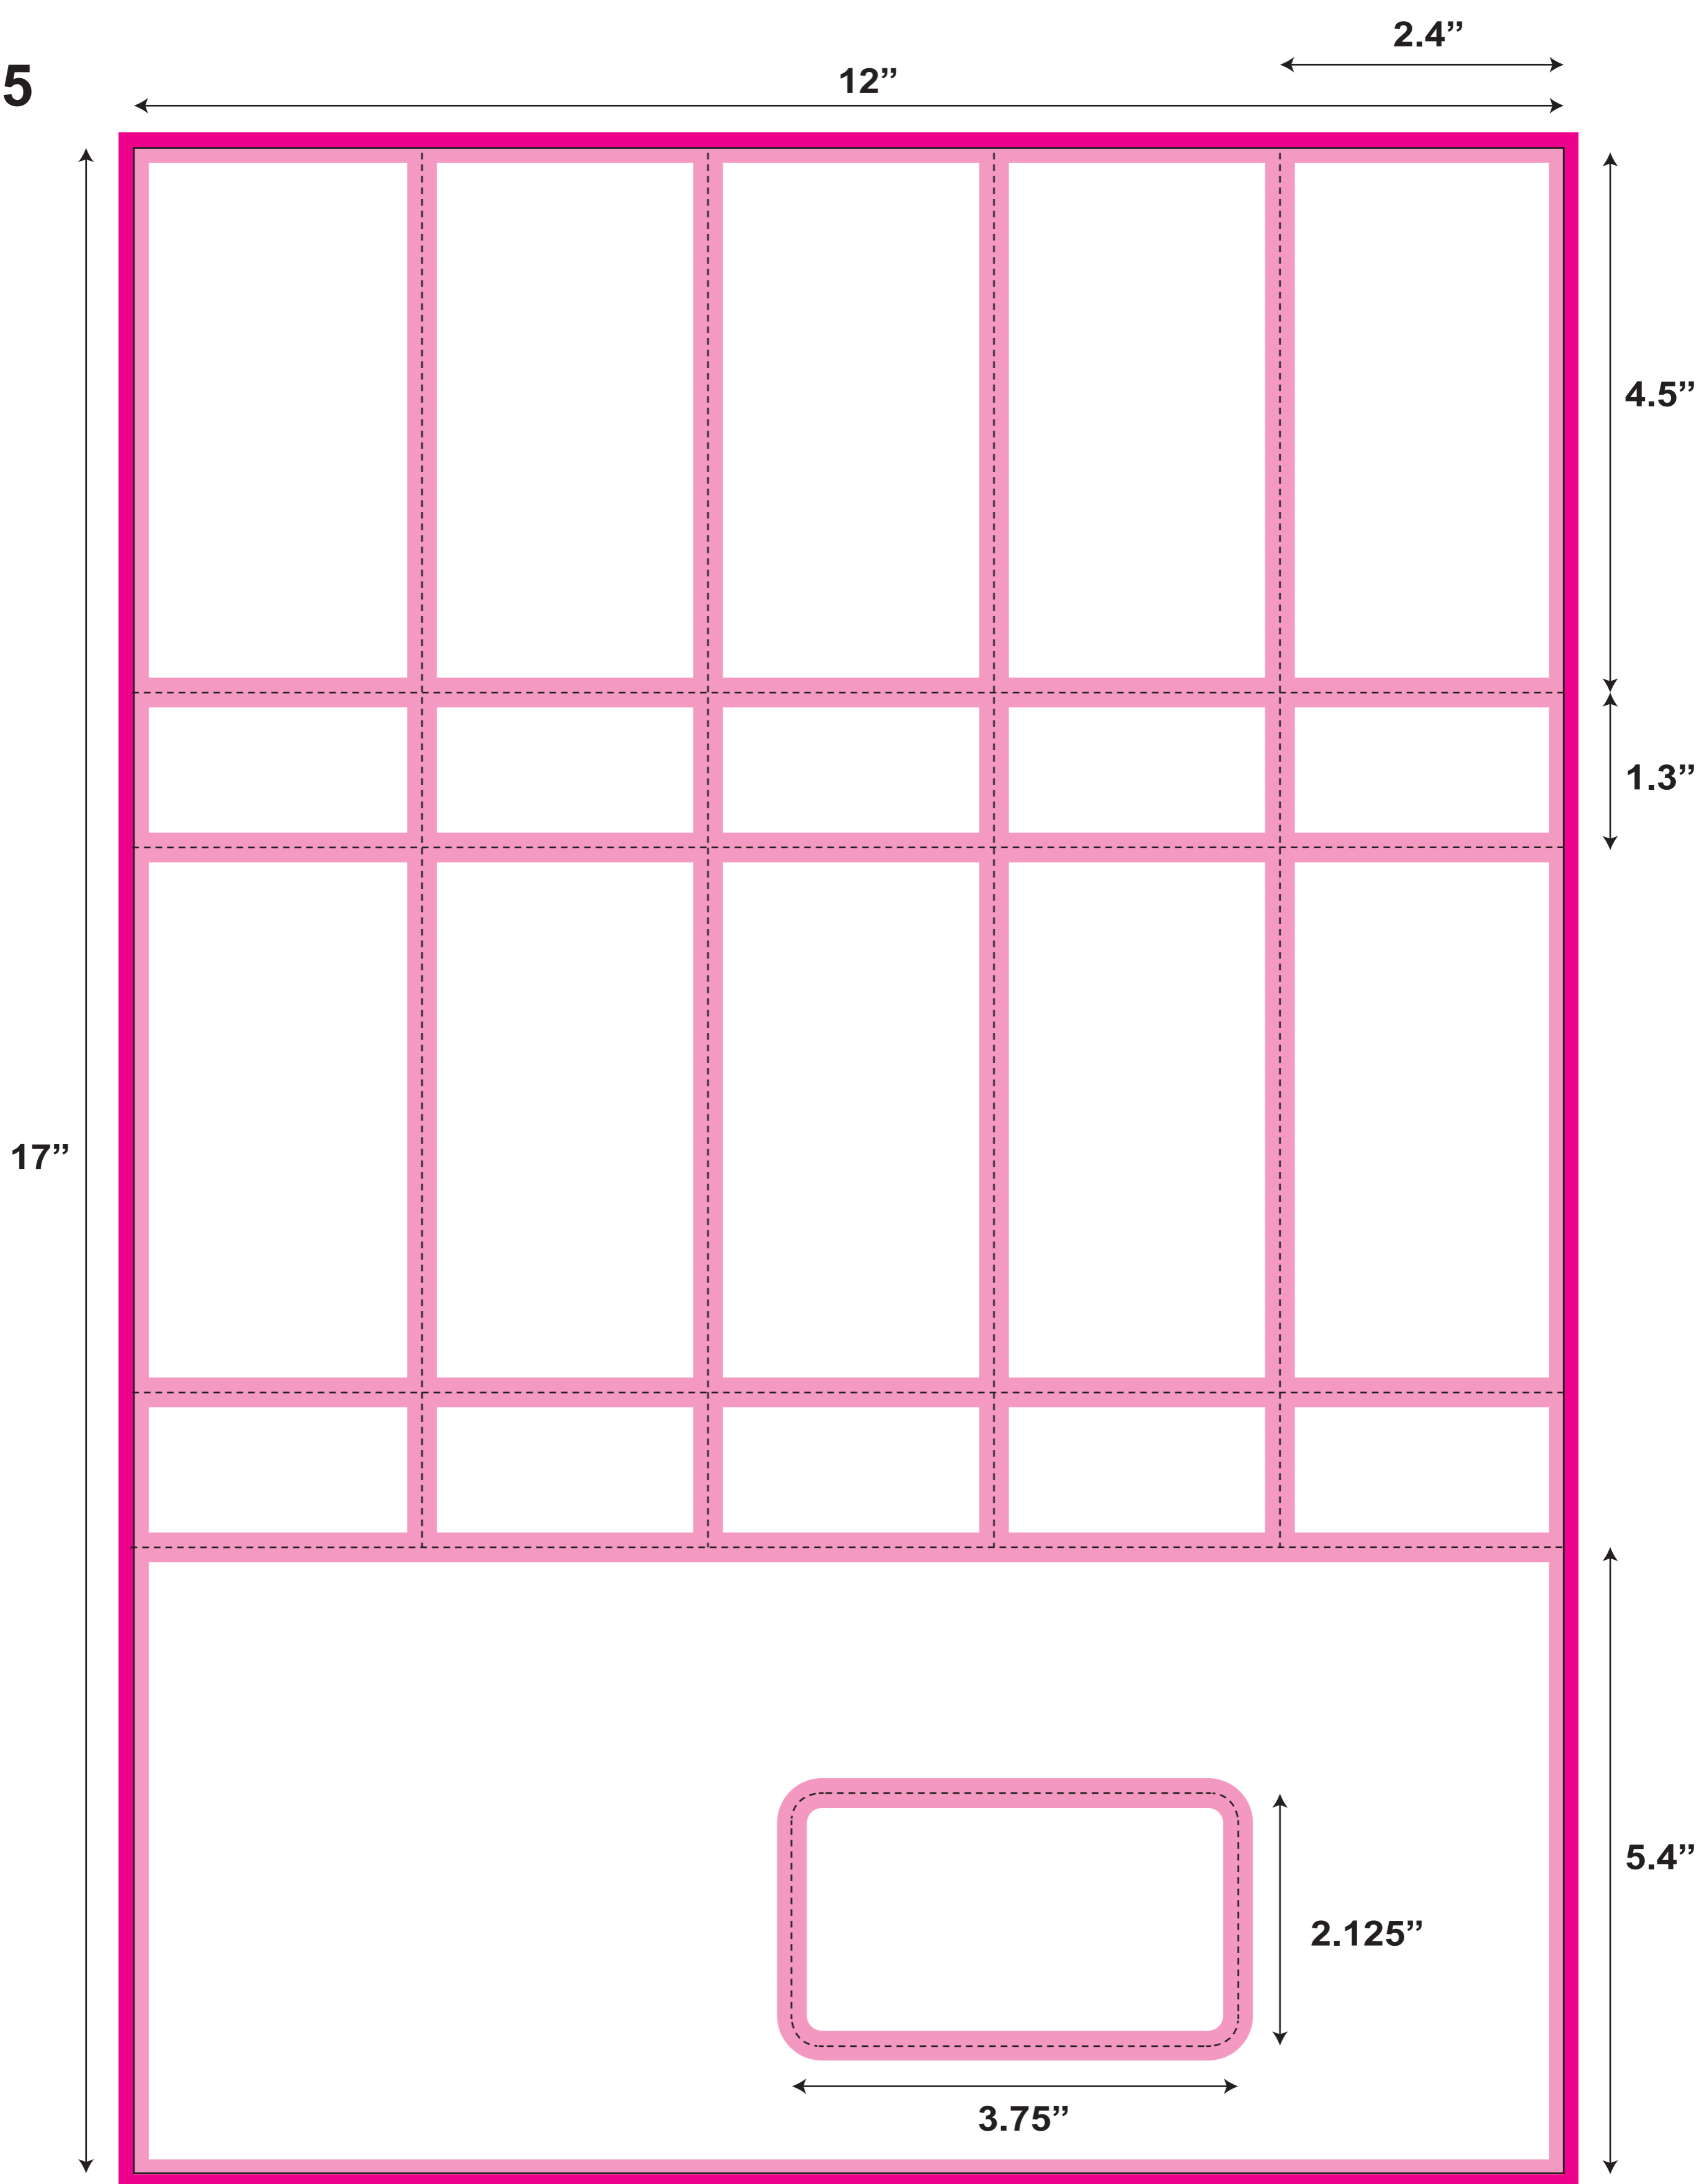

SH085

SH085
- 12" x 17"
- 10 tickets (2.4" x 5.8")
- 3.75" x 2.125" ID Card
- 1 up with no trimouts

Artwork Size: 12" x 17"
Sheet Size: 12.25" x 17.25"
Ticket Size: 2.4" x 5.4"

-  All logos and text must be 1/8" from edges and perfs
-  Include 1/8" bleed in addition to the artwork