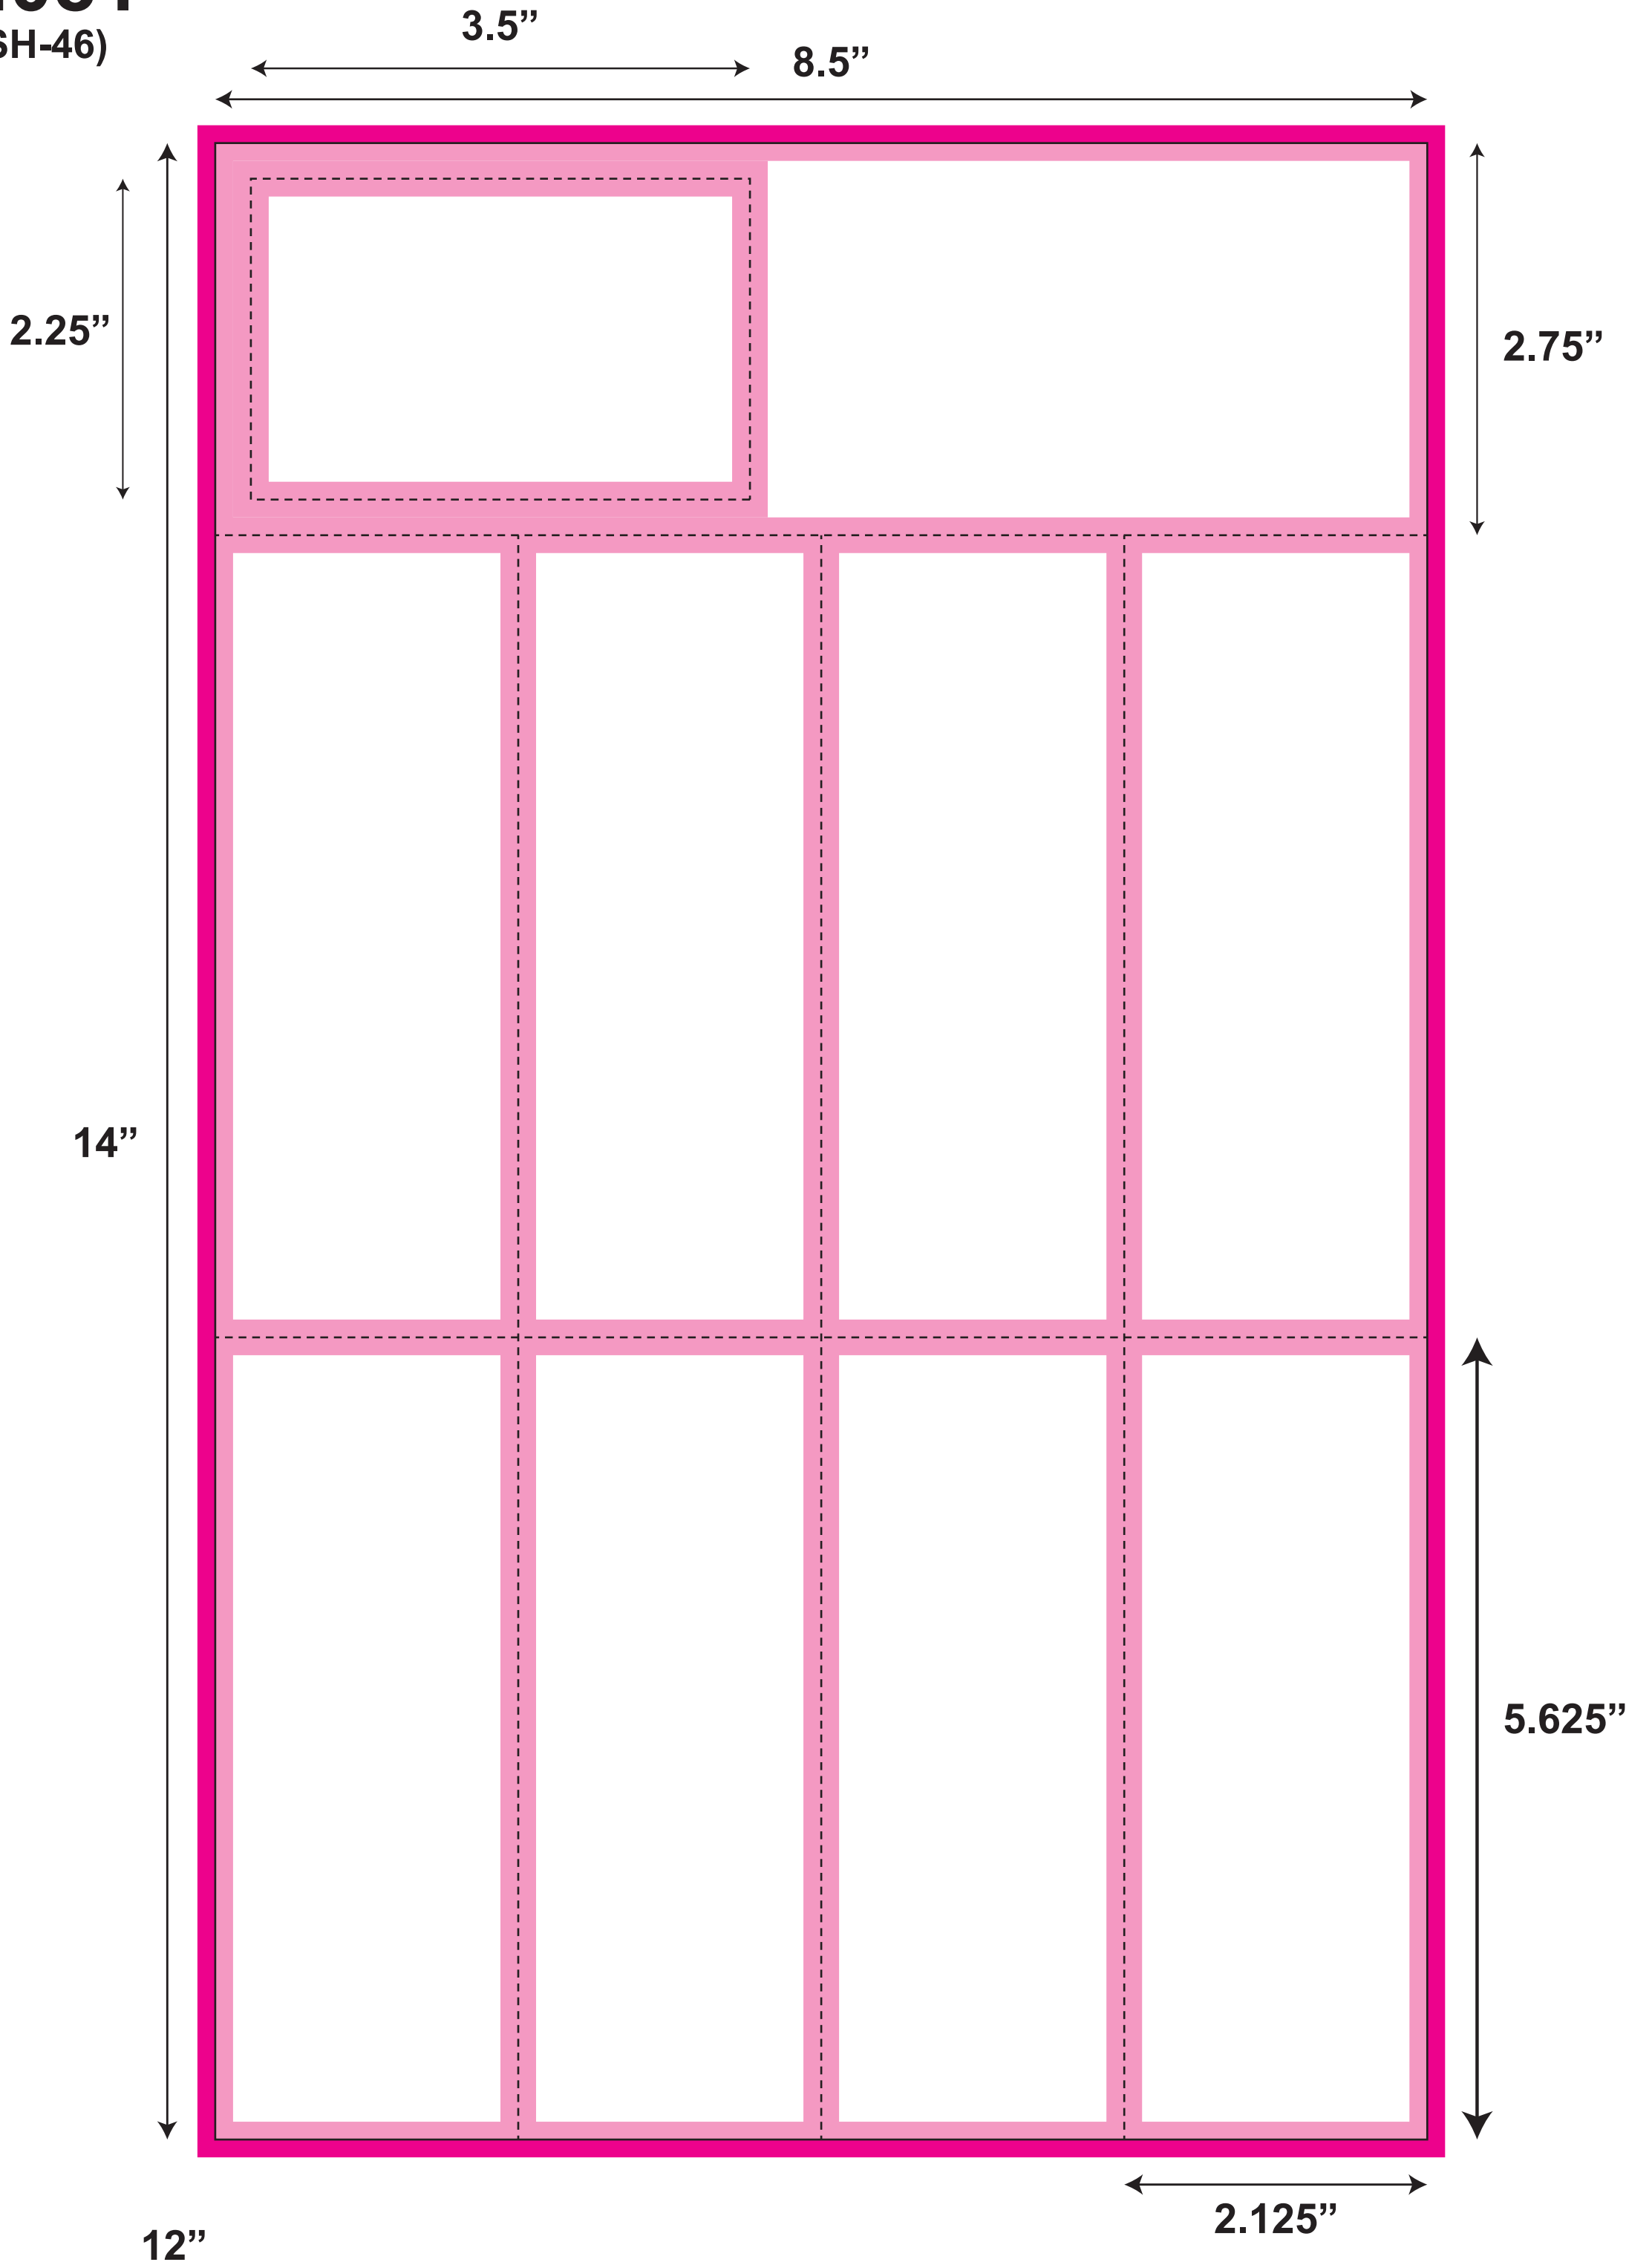

# SH081

(old SH-46)

18"

Artwork Size: 8.75" x 14.25"  
Sheet Size: 8.5" x 14"  
Ticket Size: 2.125" x 5.625"

-  All logos and text must be 1/8" from edges and perfs
-  Include 1/8" bleed in addition to the artwork

**SH081**  
- 8.5" x 14"  
- 8 tickets  
(2.125" x 5.625")  
- No Stub  
- 1 up with no trimouts