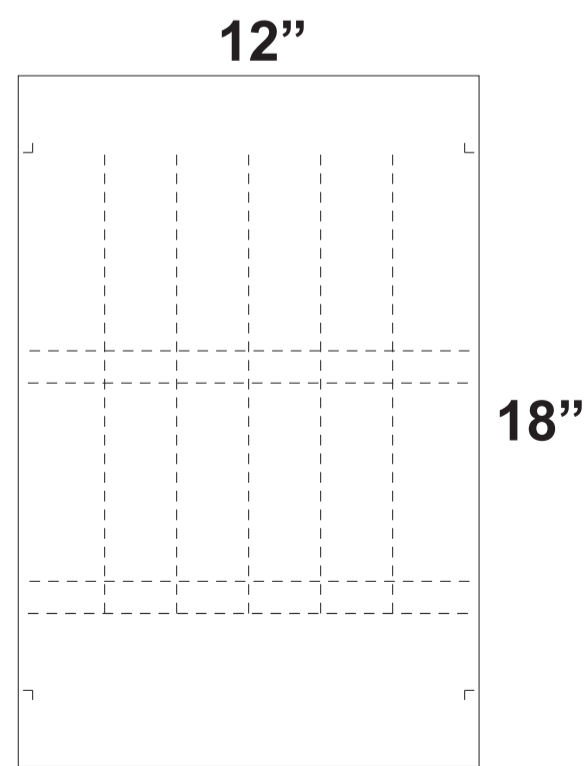

# SH076

(old SH-45)

**SH076**  
- 11.25" x 14"  
- 1 up  
- Stub perf at .84"  
- 12 tickets (1.875" x 6")

Artwork Size: 11.5" x 14.25"  
Sheet Size: 11.25" x 14"  
Ticket Size: 1.875" x 6"

-  All logos and text must be 1/8" from edges and perfs
-  Include 1/8" bleed in addition to the artwork