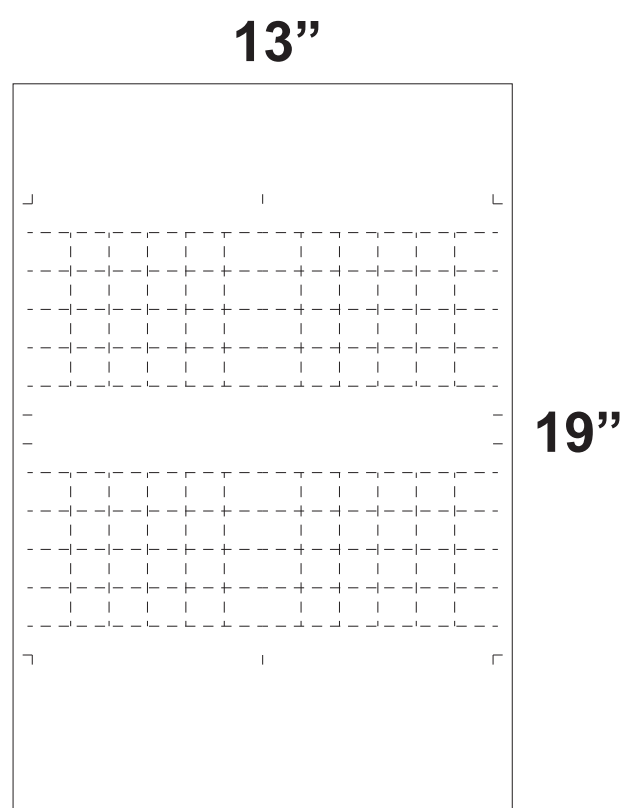

# SH075

(old SH-43)

Artwork Size: 6.25" x 5.75"  
Sheet Size: 6" x 5.5"  
Ticket Size: 1" x 1"

-  All logos and text must be 1/8" from edges and perfs
-  Include 1/8" bleed in addition to the artwork

**SH075**  
- 6" x 5.5"  
- 24 tickets  
- 4 up with .75" horizontal trimout