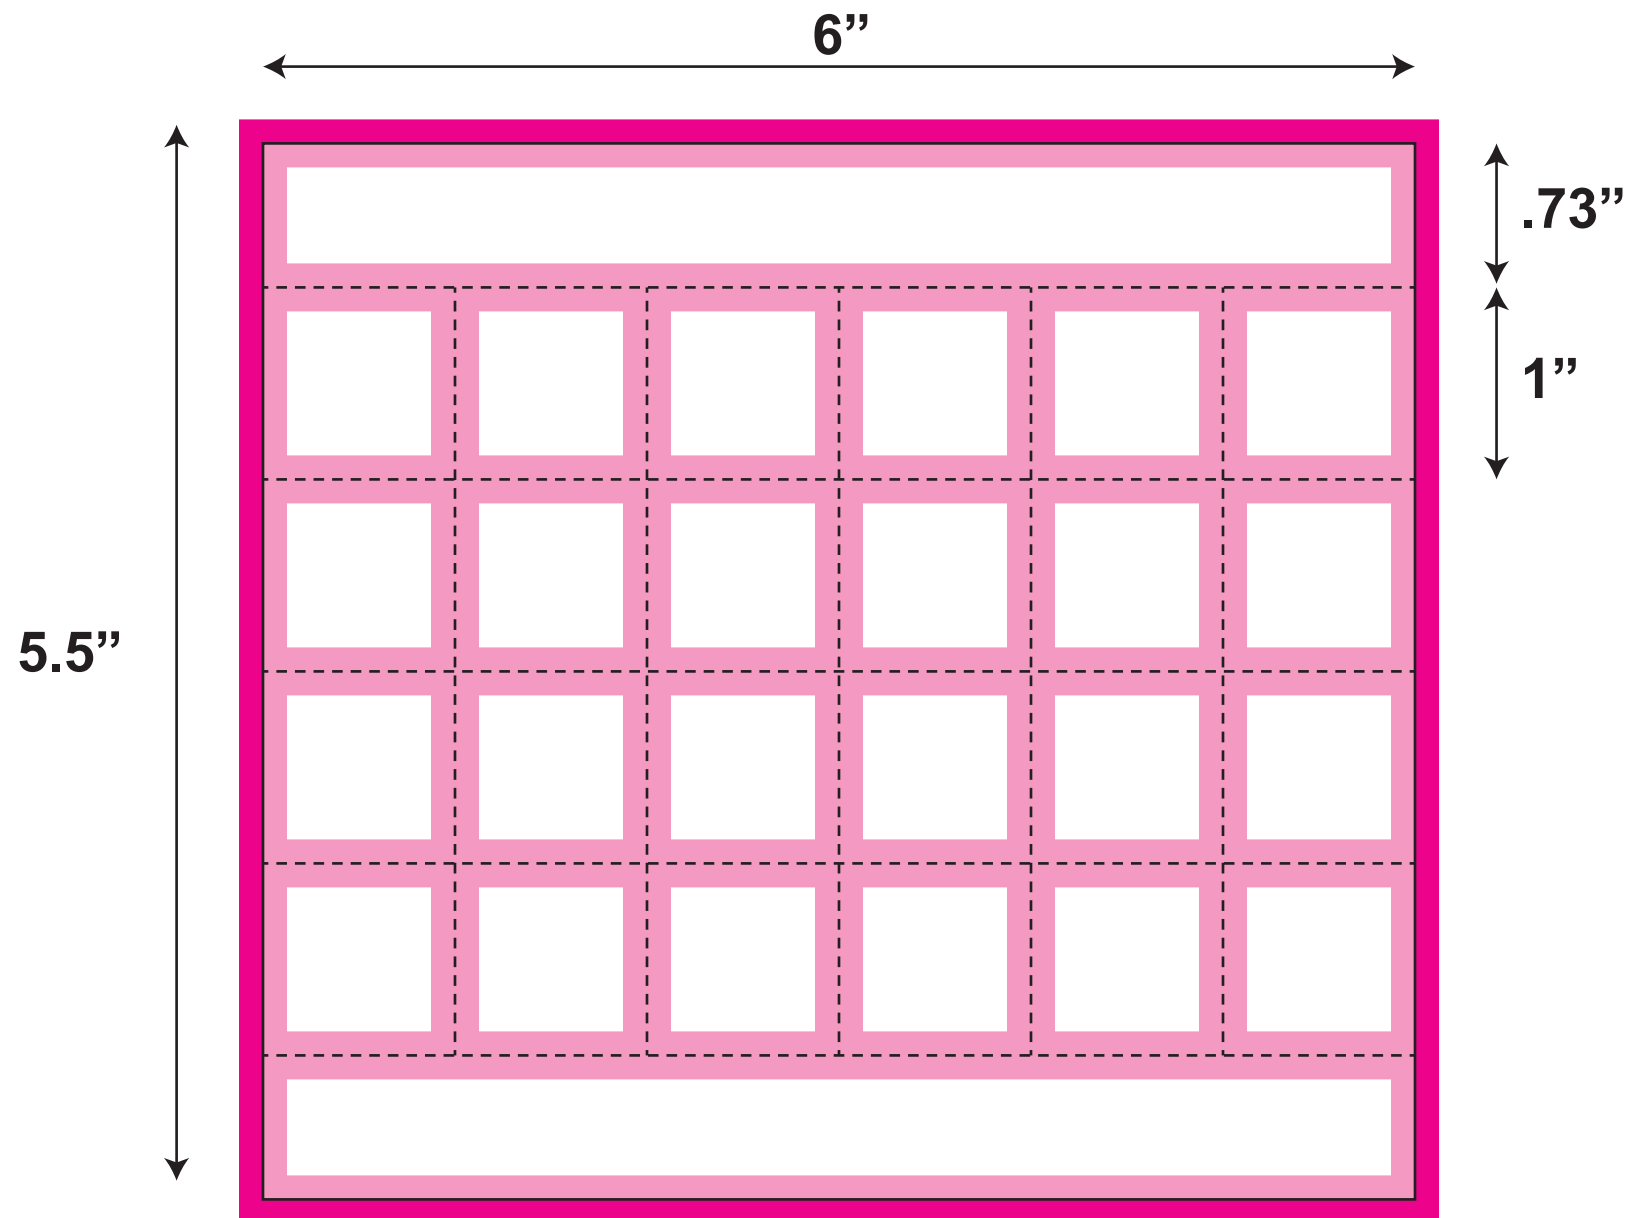

# SH075

(old SH-43)

Artwork Size: 6.25" x 5.75"  
Sheet Size: 6" x 5.5"  
Ticket Size: 1" x 1"

-  All logos and text must be 1/8" from edges and perfs
-  Include 1/8" bleed in addition to the artwork

**SH075**  
- 6" x 5.5"  
- 24 tickets  
- 4 up with .75" horizontal trimout