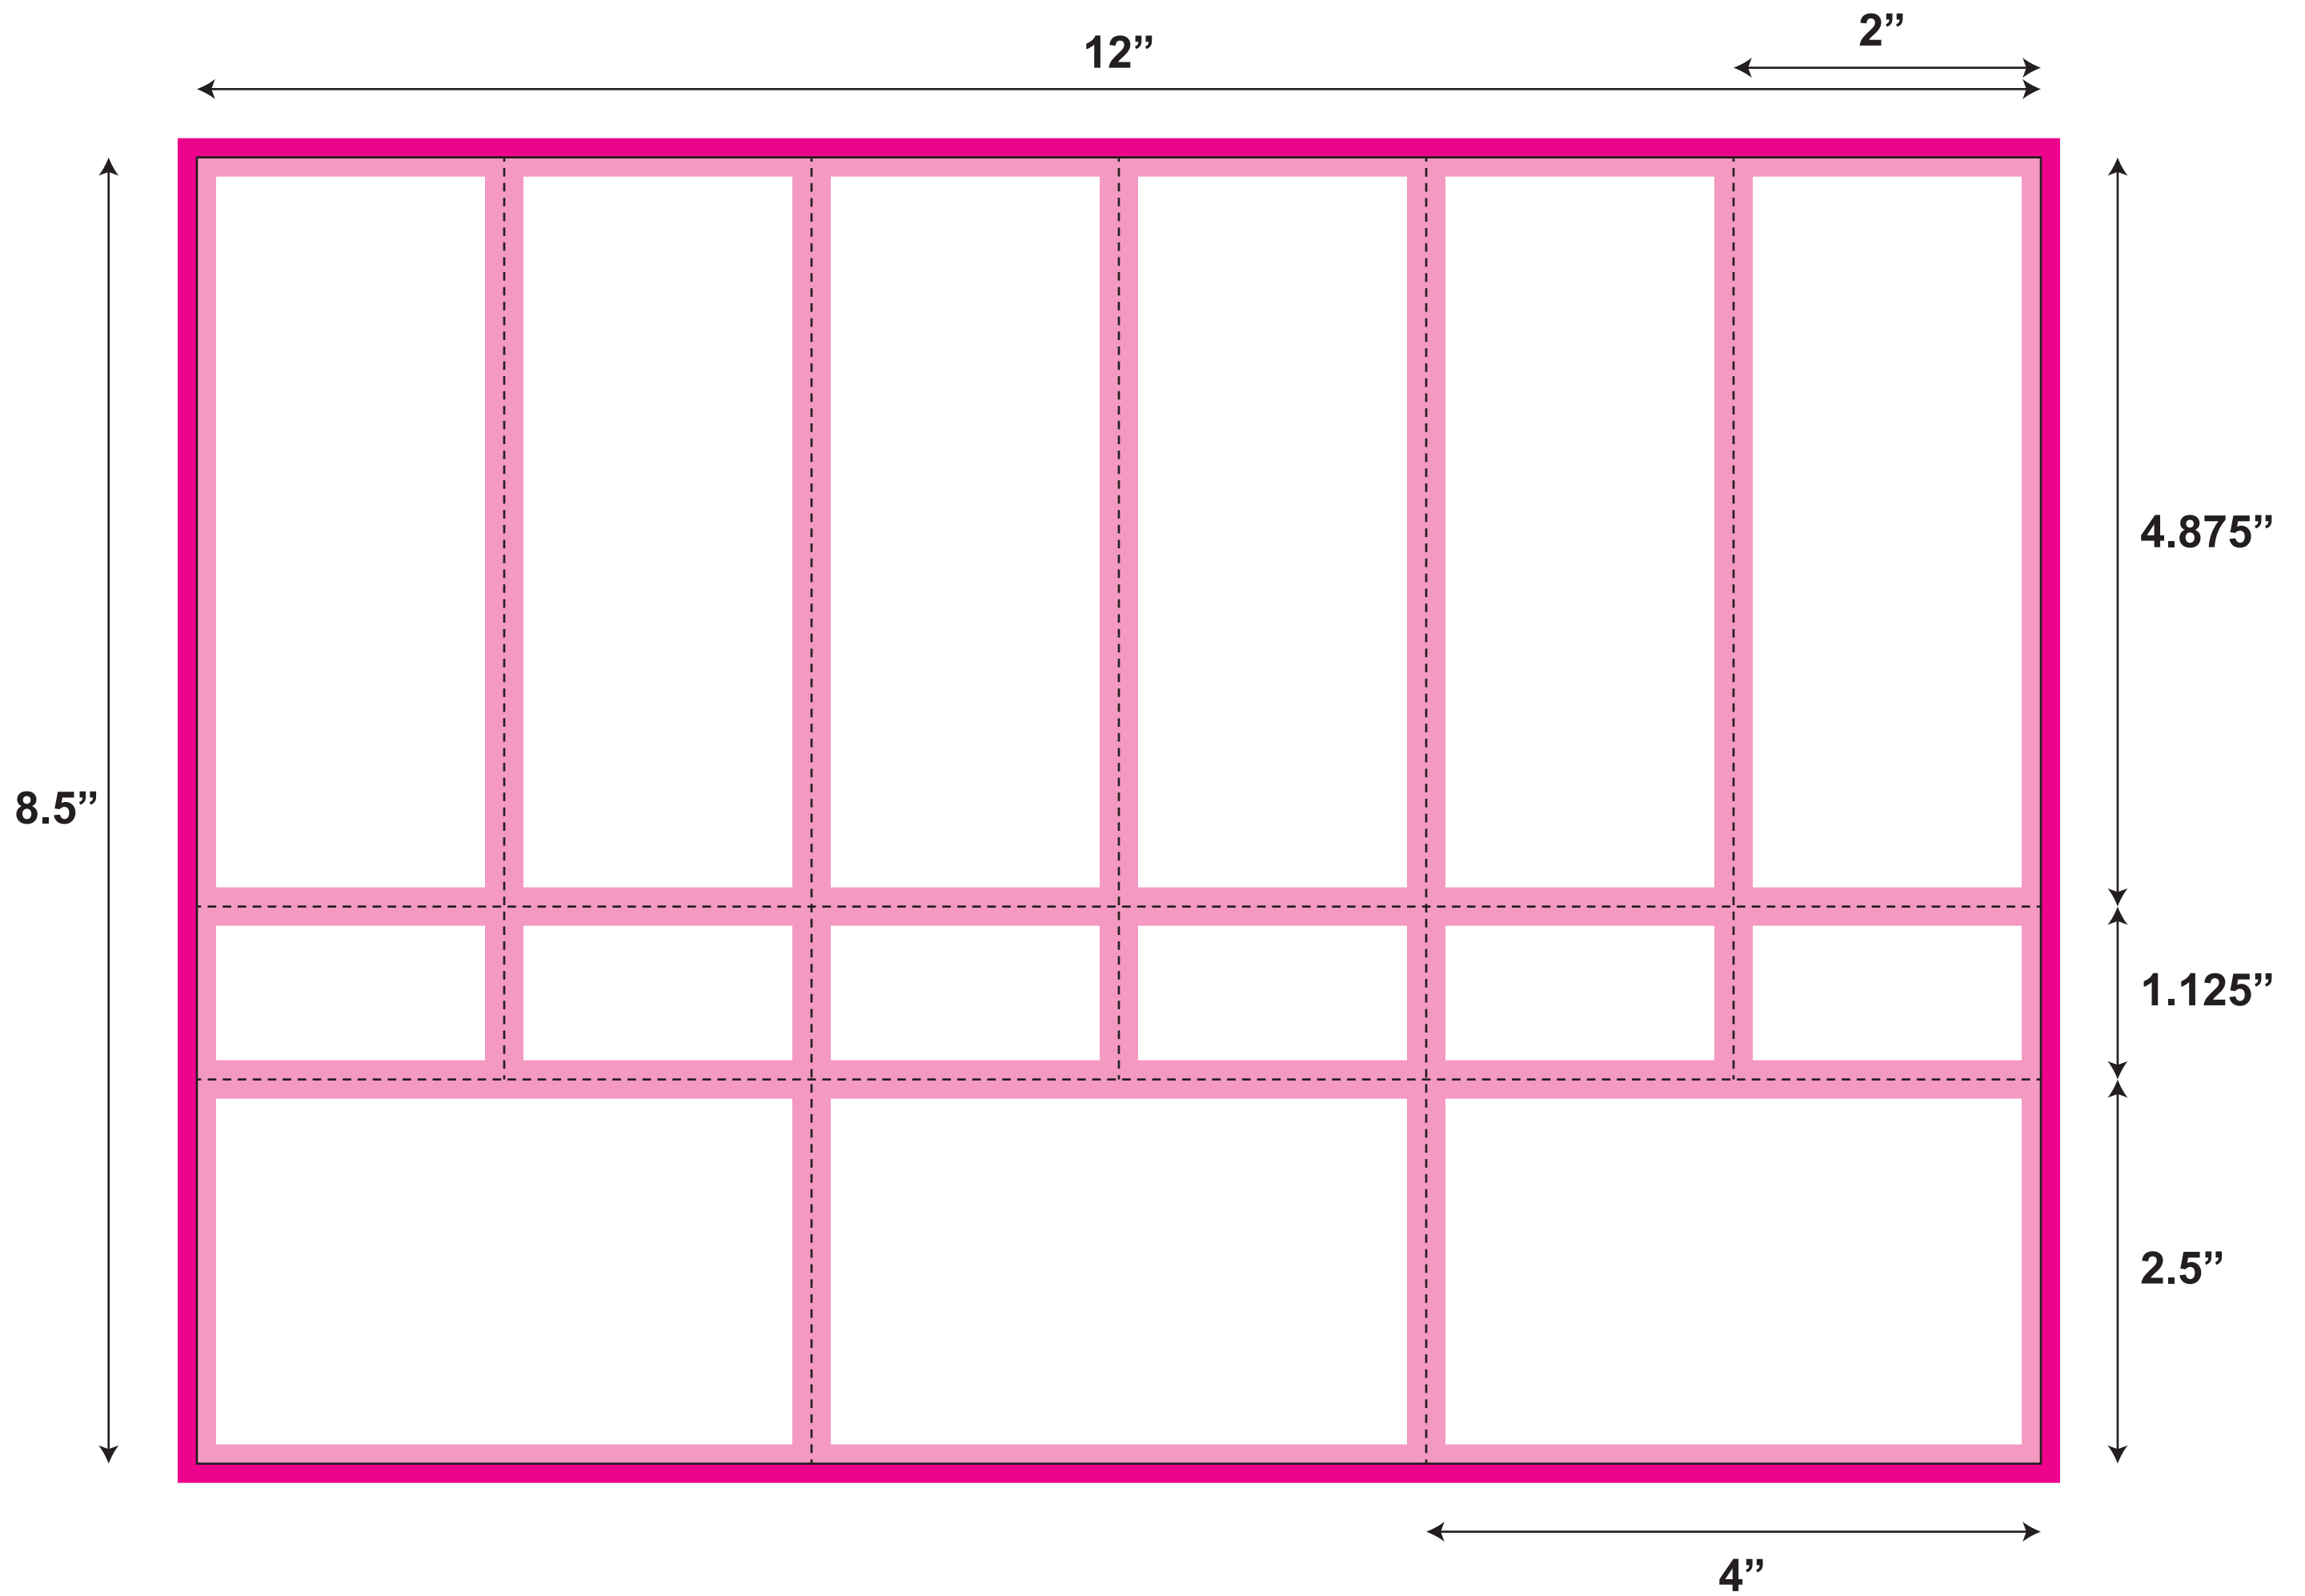

SH073

(old SH-38)

SH073
- 8.5" x 12"
- 2 up
- 6 tickets (2" x 6" ticket)
- Stub perf at 1.125"

Artwork Size: 8.75" x 12.25"
Sheet Size: 8.5" x 12"
Ticket Size: 2" x 6"

-  All logos and text must be 1/8" from edges and perfs
-  Include 1/8" bleed in addition to the artwork