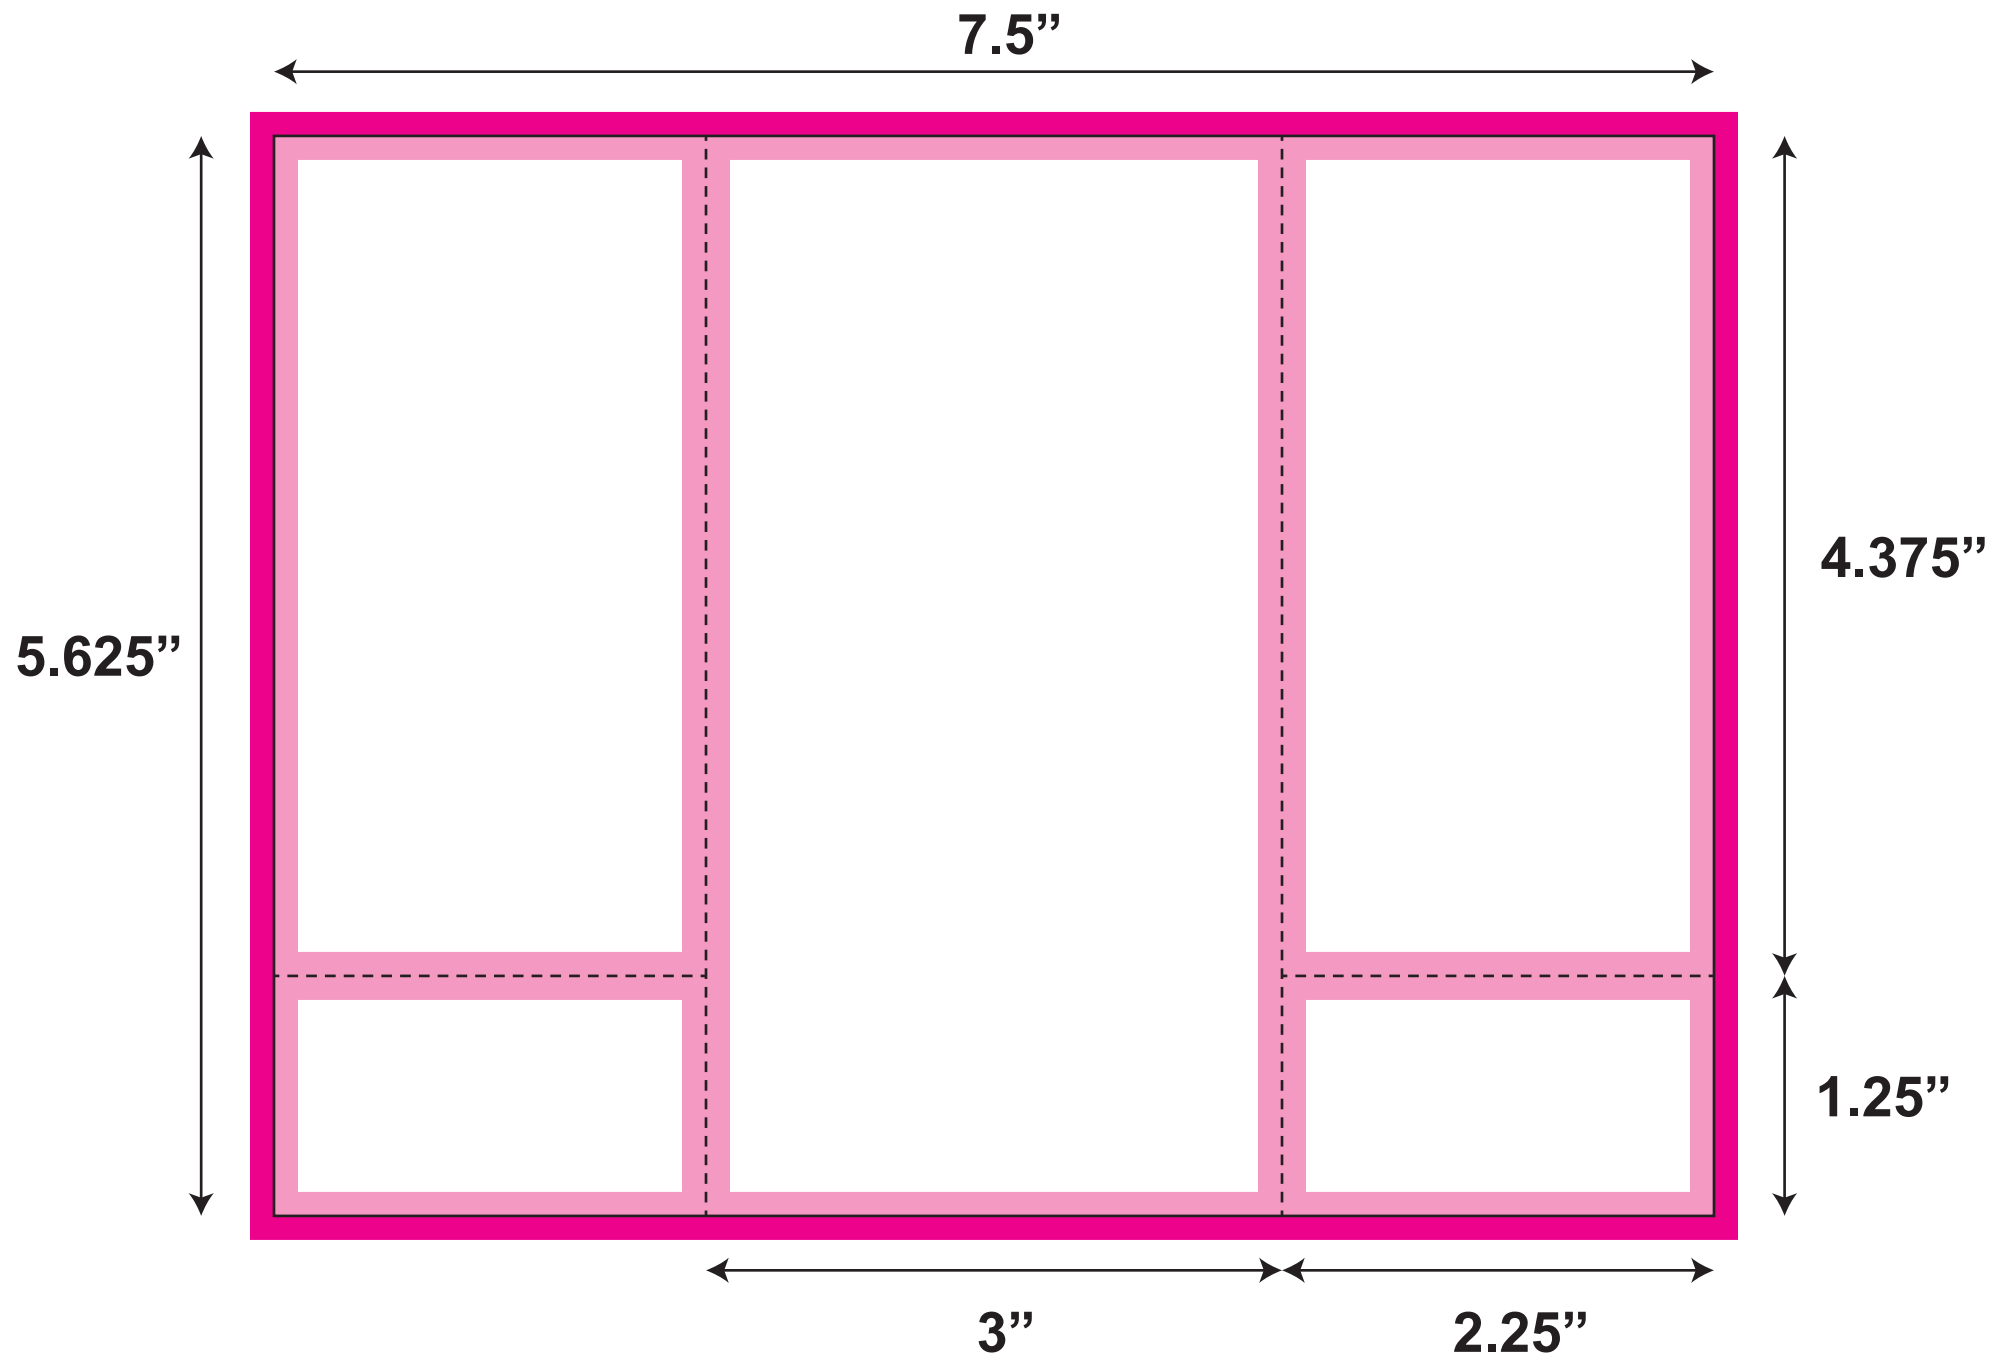

# SH072

(old SH-35)

## SH072

- 5.625" x 7.5"
- 2 tickets (2.25" x 5.625")
- Stub perf at 1.25"
- 4 up with .25" trimouts

-  All logos and text must be 1/8" from edges and perfs
-  Include 1/8" bleed in addition to the artwork

Artwork Size: 5.875" x 7.75"  
Sheet Size: 5.625" x 7.5"  
Ticket Size: 2.25" x 5.625"