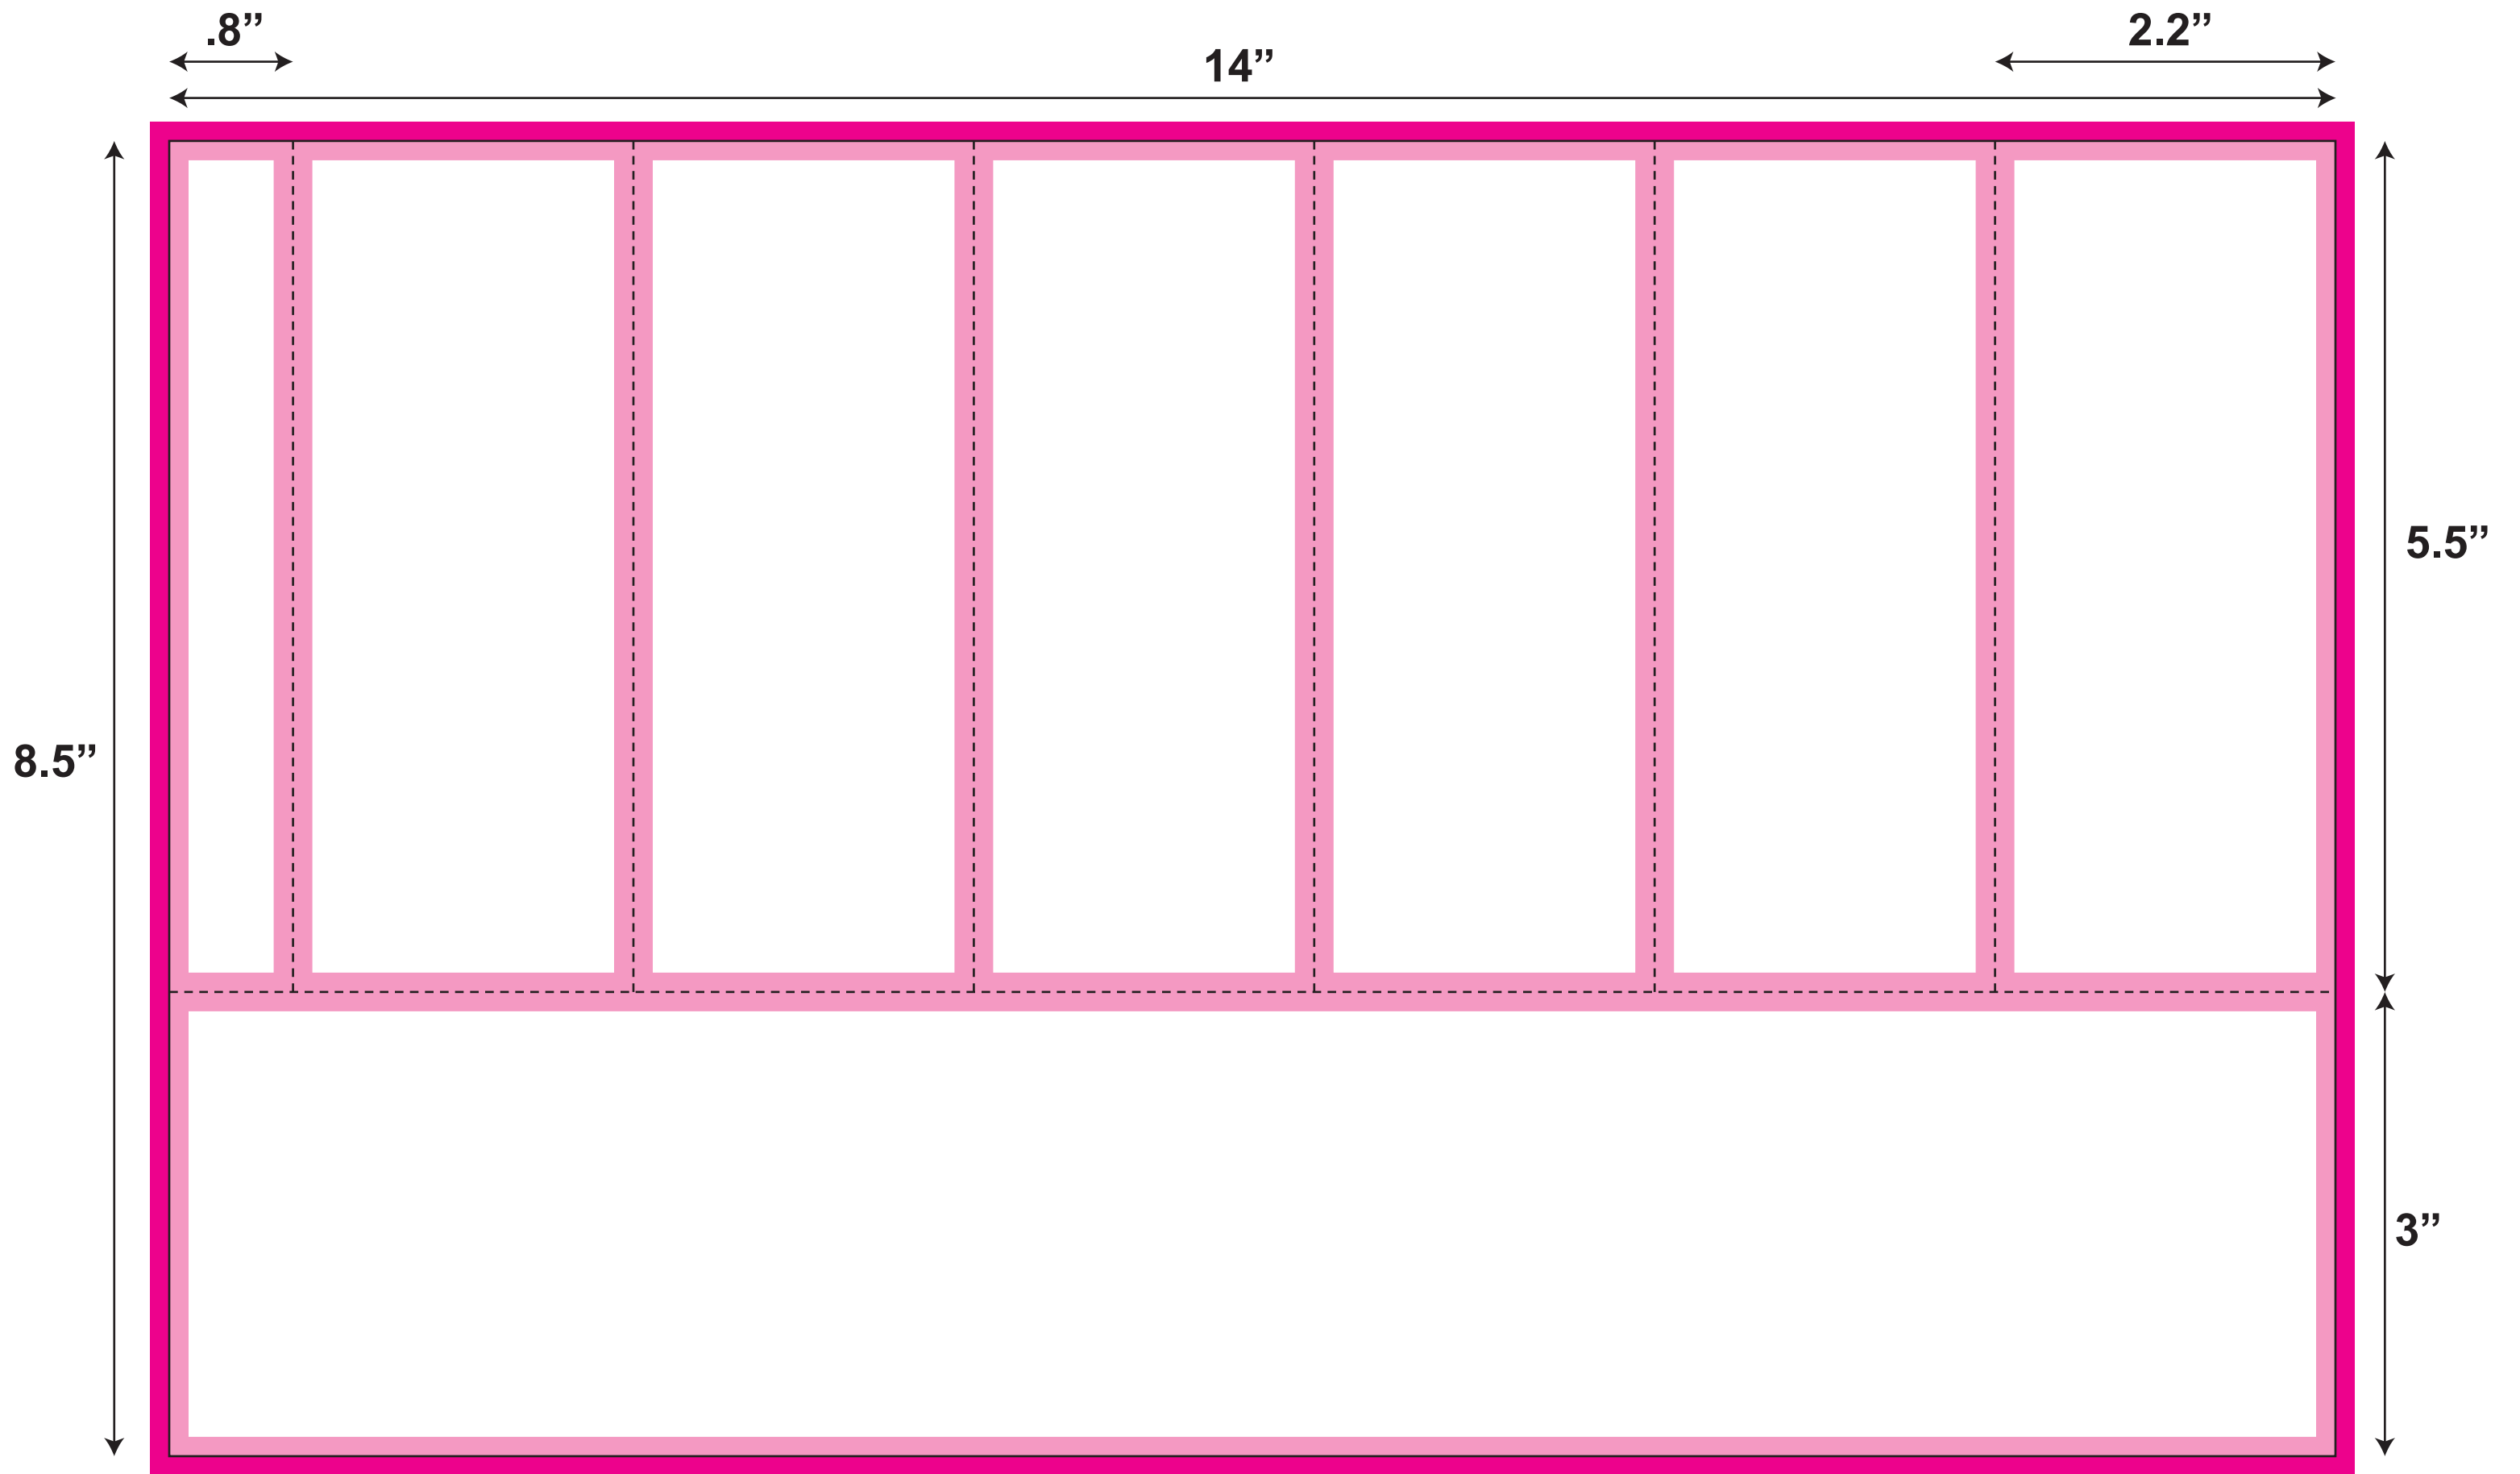

SH068

(old SH-27)

SH068
- 8.5" x 14"
- 1 up
- 6 tickets
- 2.2" x 5.5" tickets
- No stub

Artwork Size: 14.25" x 8.75"
Sheet Size: 14" x 8.5"
Ticket Size: 2.2" x 5.5"

- All logos and text must be 1/8" from edges and perms
- Include 1/8" bleed in addition to the artwork