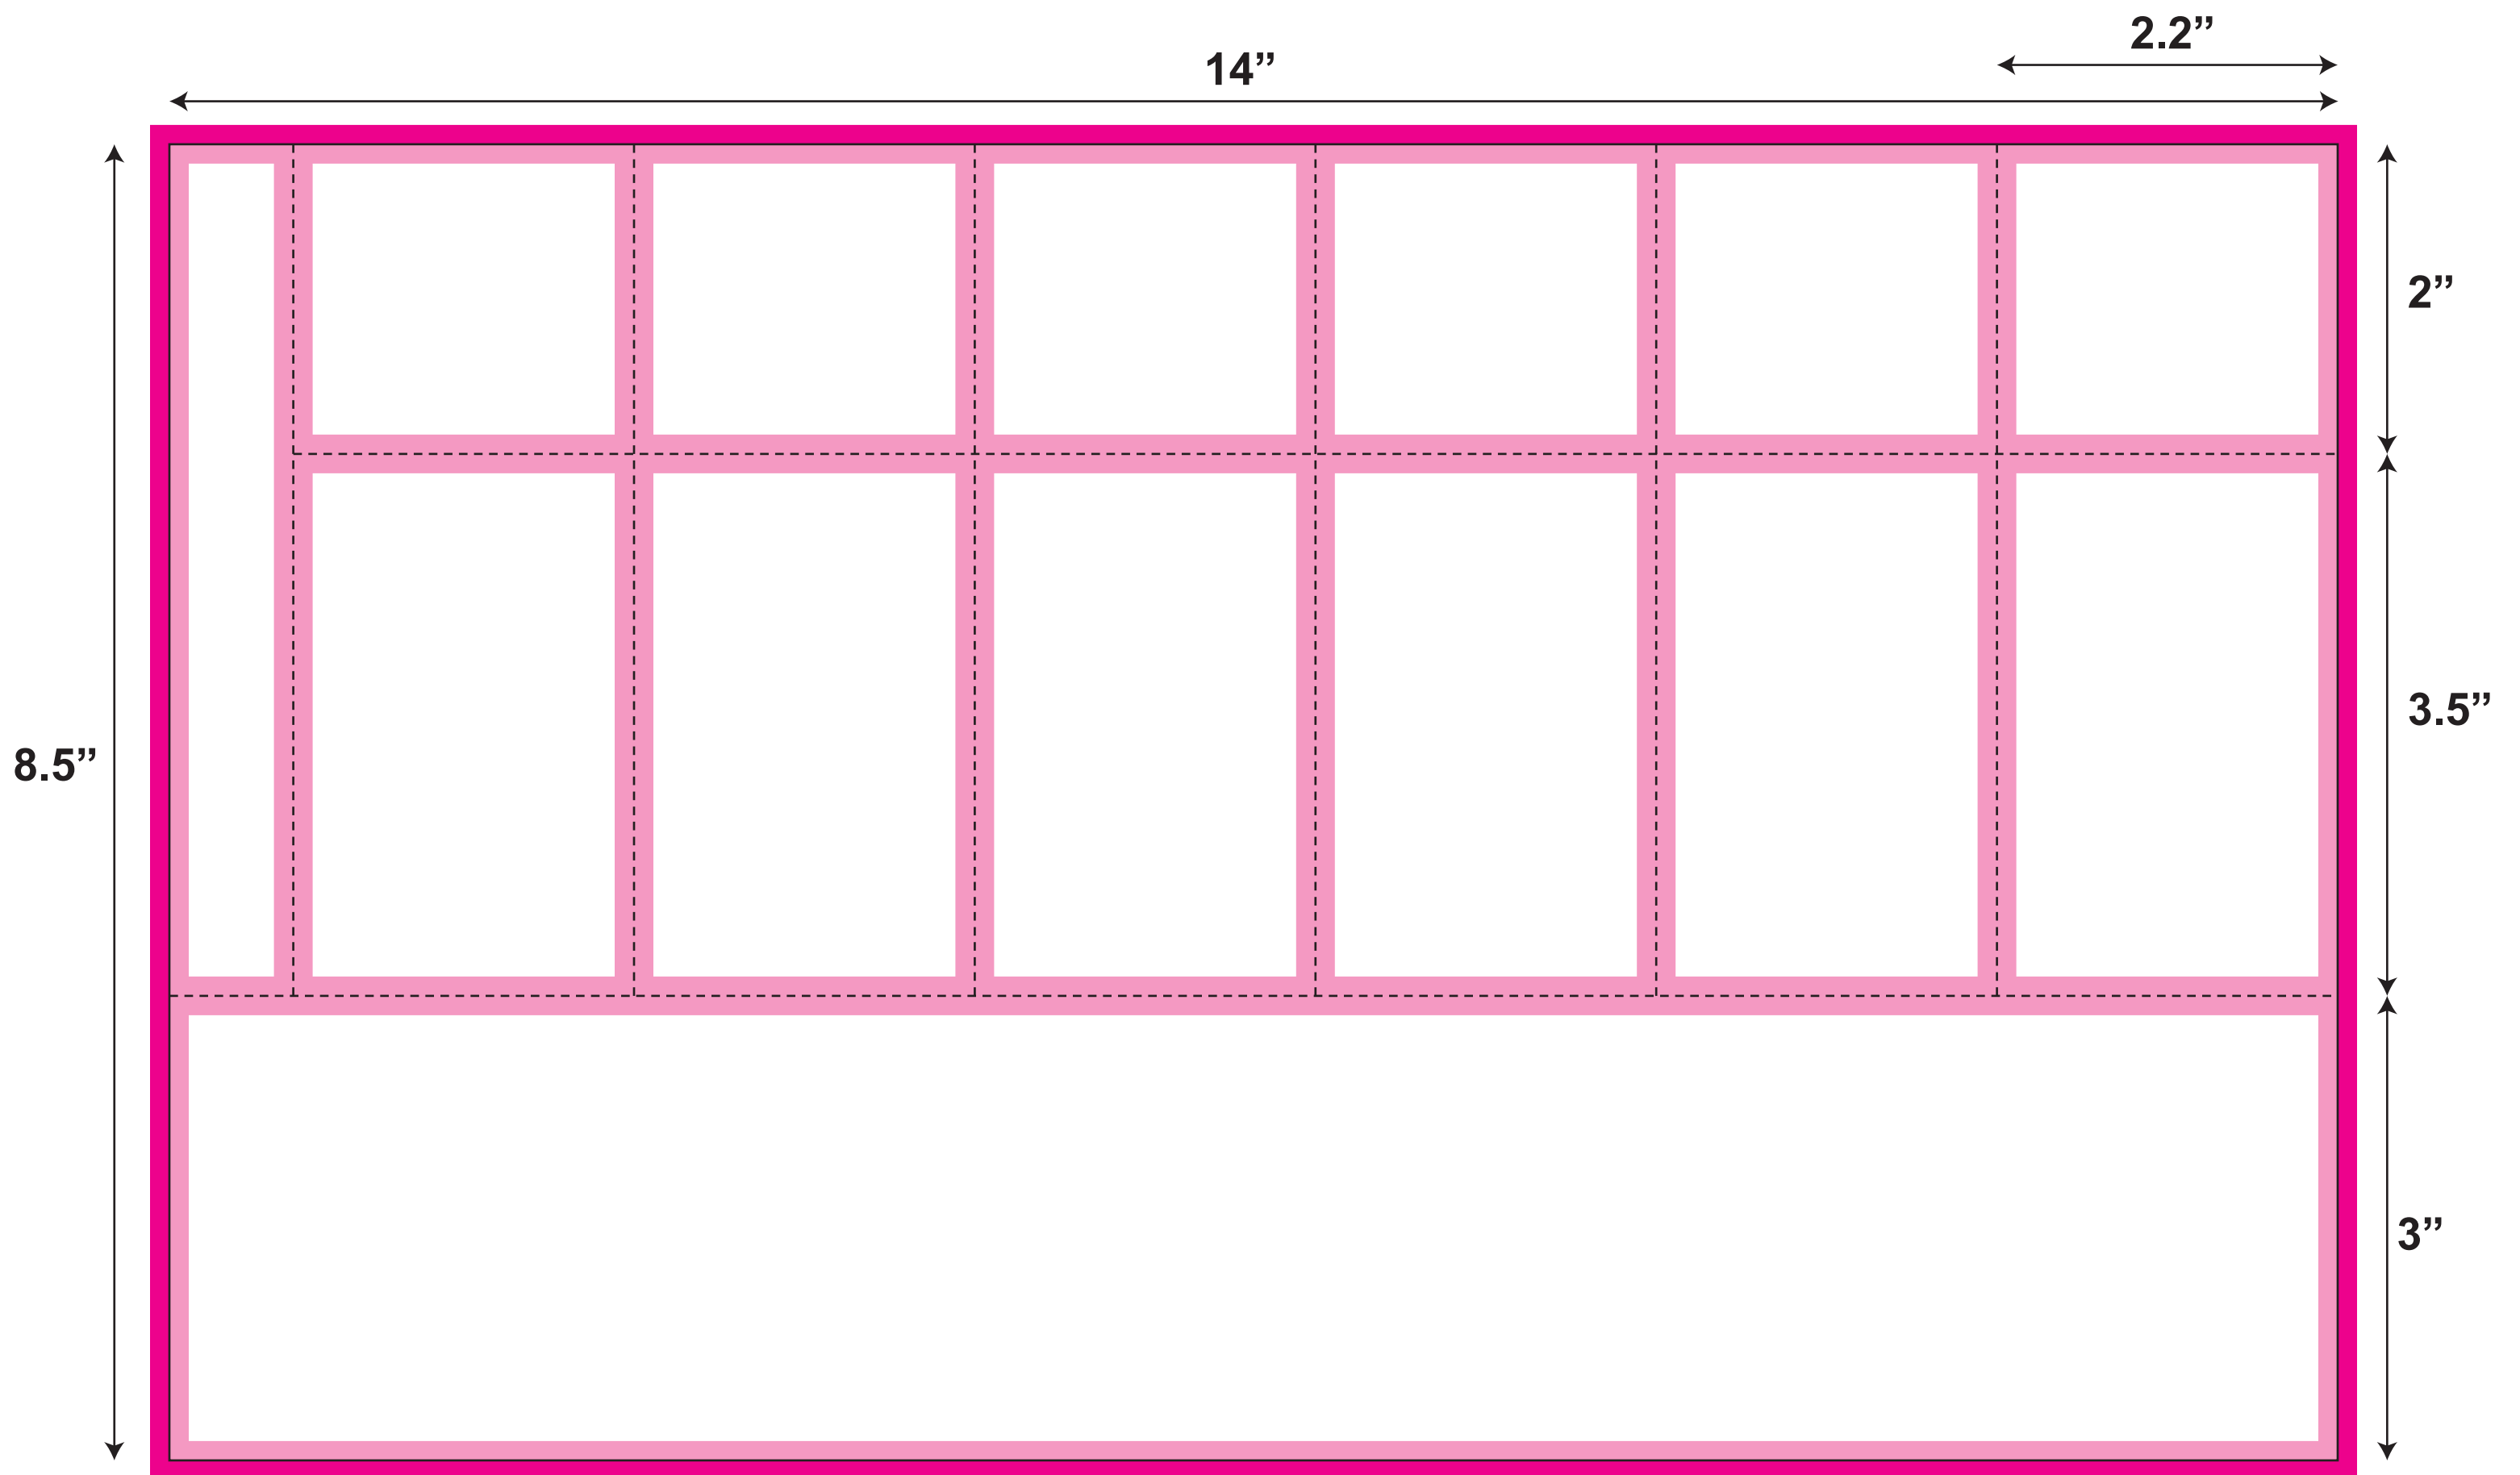

SH067

(old SH-26)

SH067
- 8.5" x 14"
- 1 up
- Stub perf at 2"
- 6 tickets
- 2.2" x 6.5" tickets

Artwork Size: 14.25" x 8.75"
Sheet Size: 14" x 8.5"
Ticket Size: 2.2" x 5.5"

-  All logos and text must be 1/8" from edges and perms
-  Include 1/8" bleed in addition to the artwork