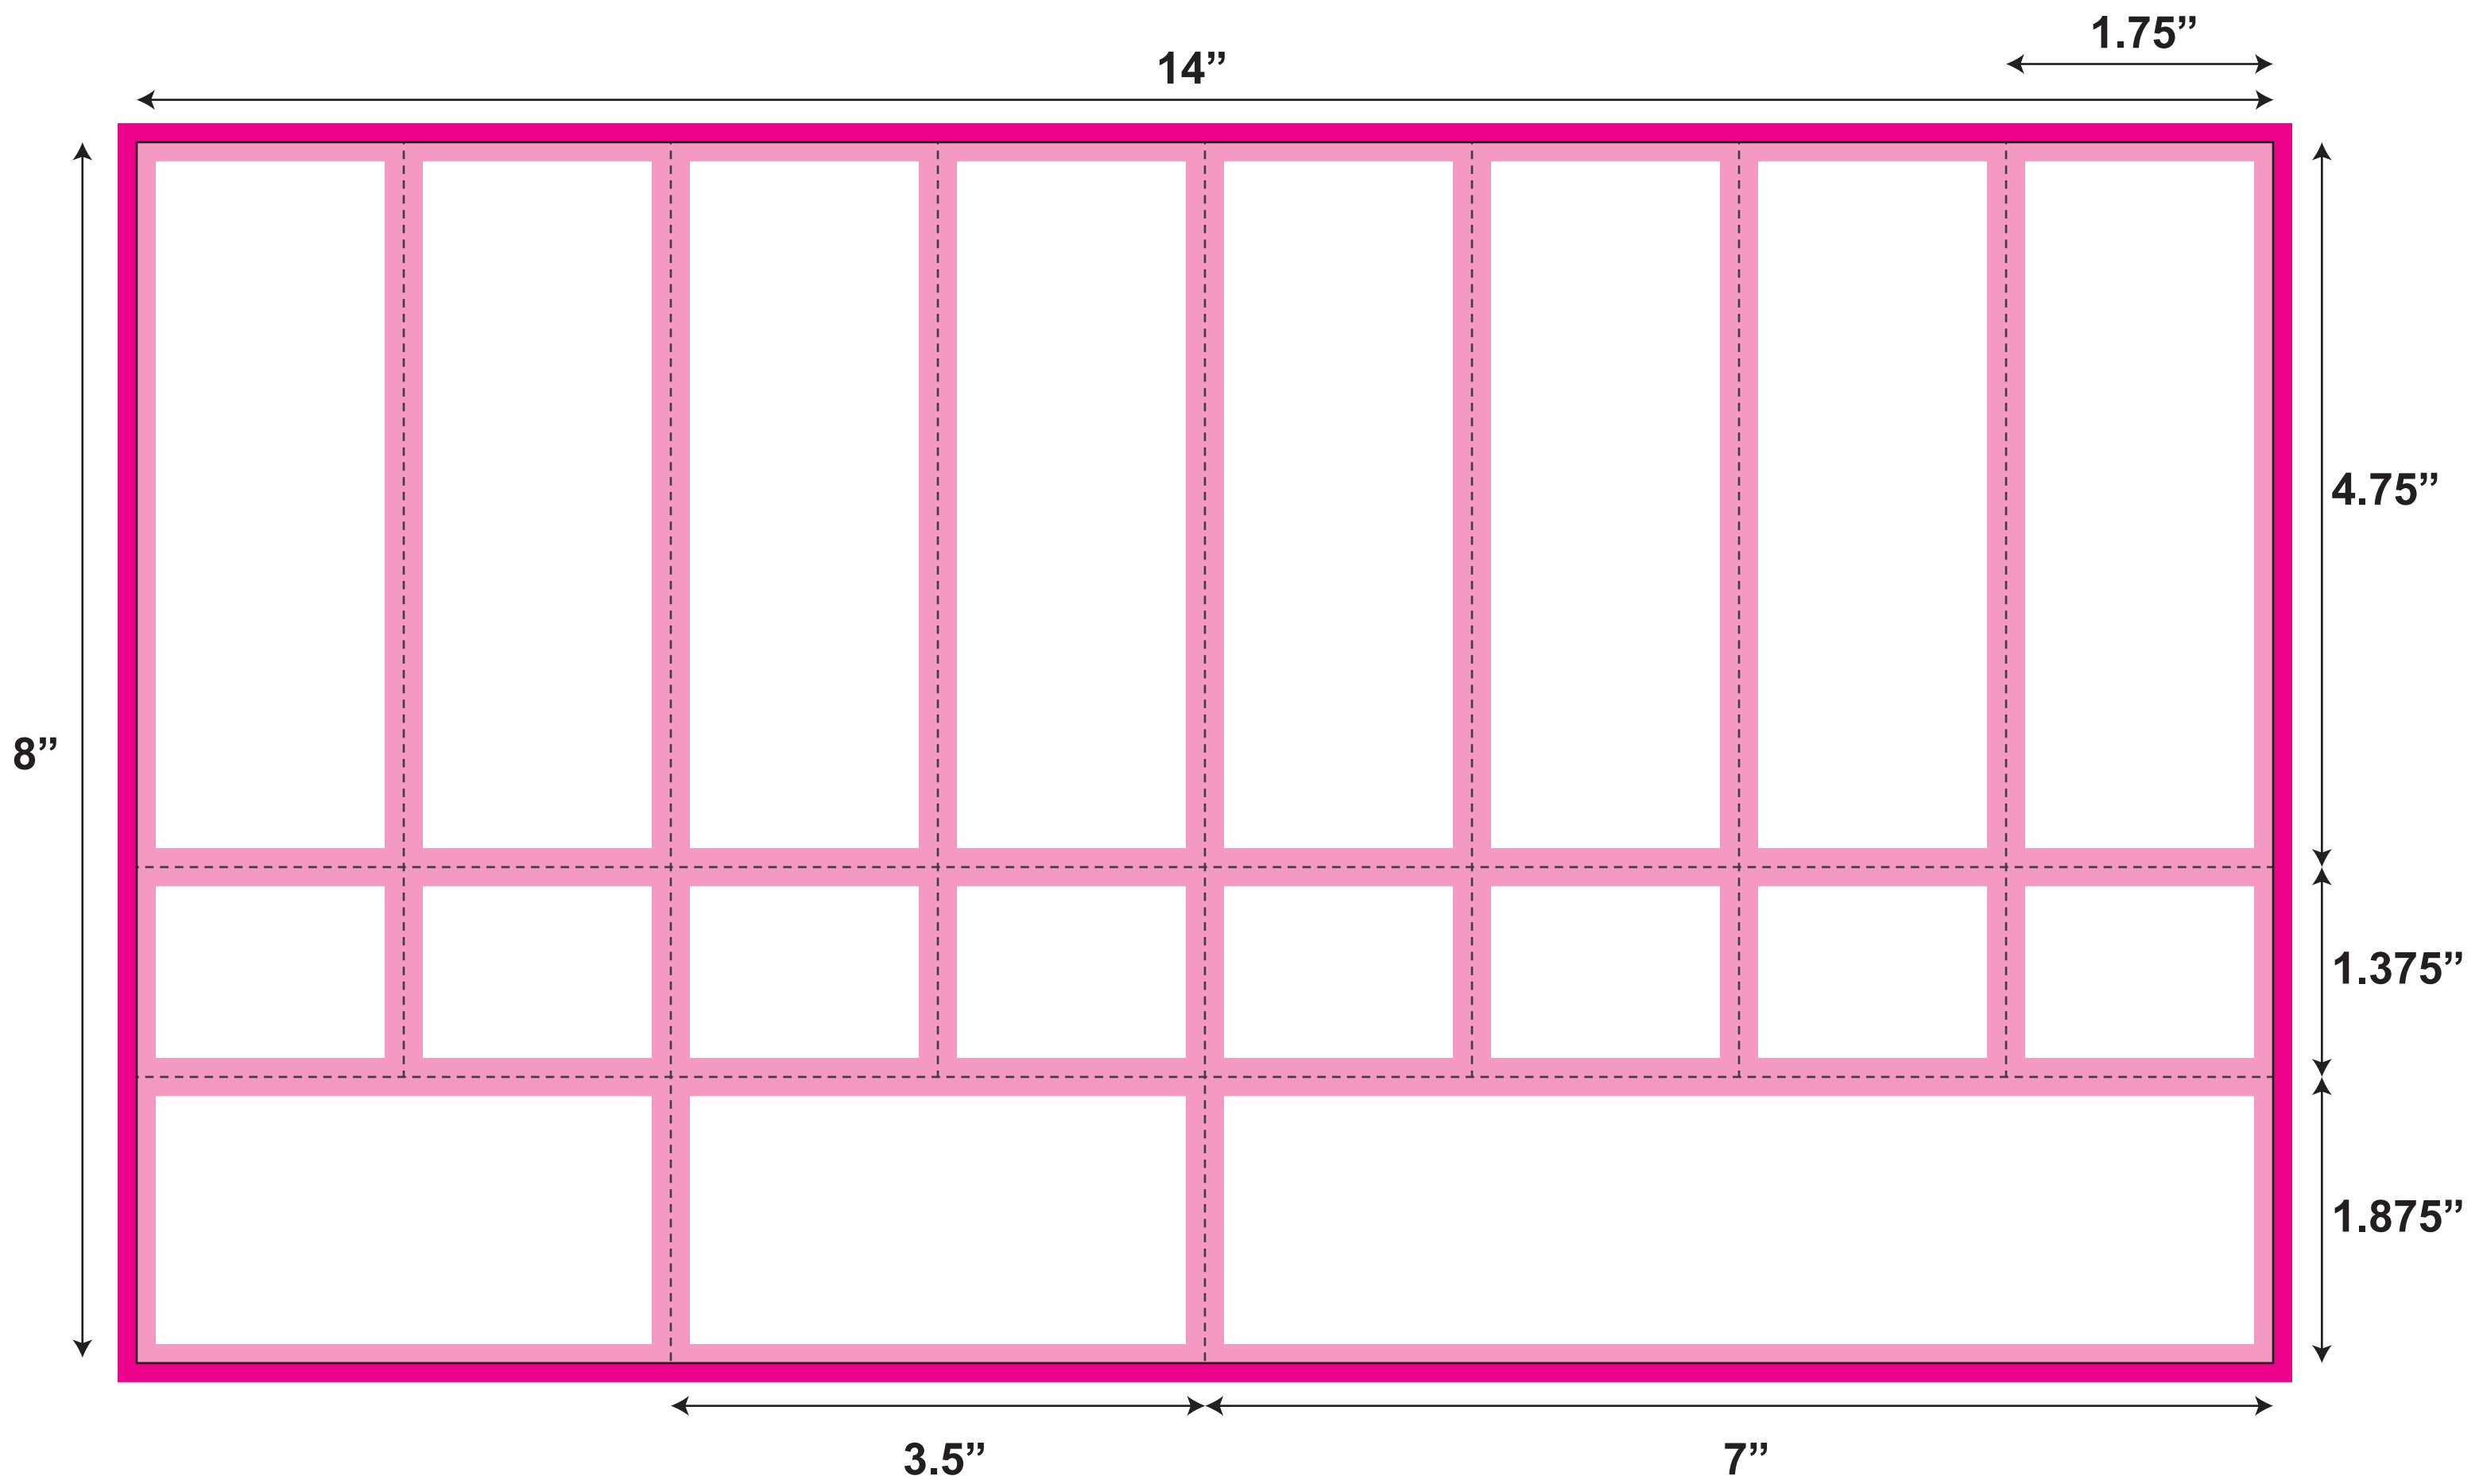

# SH065

(old SH-24)

Artwork Size: 14.25" x 8.25"  
Sheet Size: 14" x 8"  
Ticket Size: 1.75" x 6.125"

-  All logos and text must be 1/8" from edges and perfs
-  Include 1/8" bleed in addition to the artwork

**SH065**  
- 8" x 14"  
- 1 up  
- 8 tickets  
- 1.75" x 6.125"  
**tickets**  
- **Stub perf at 1.375"**