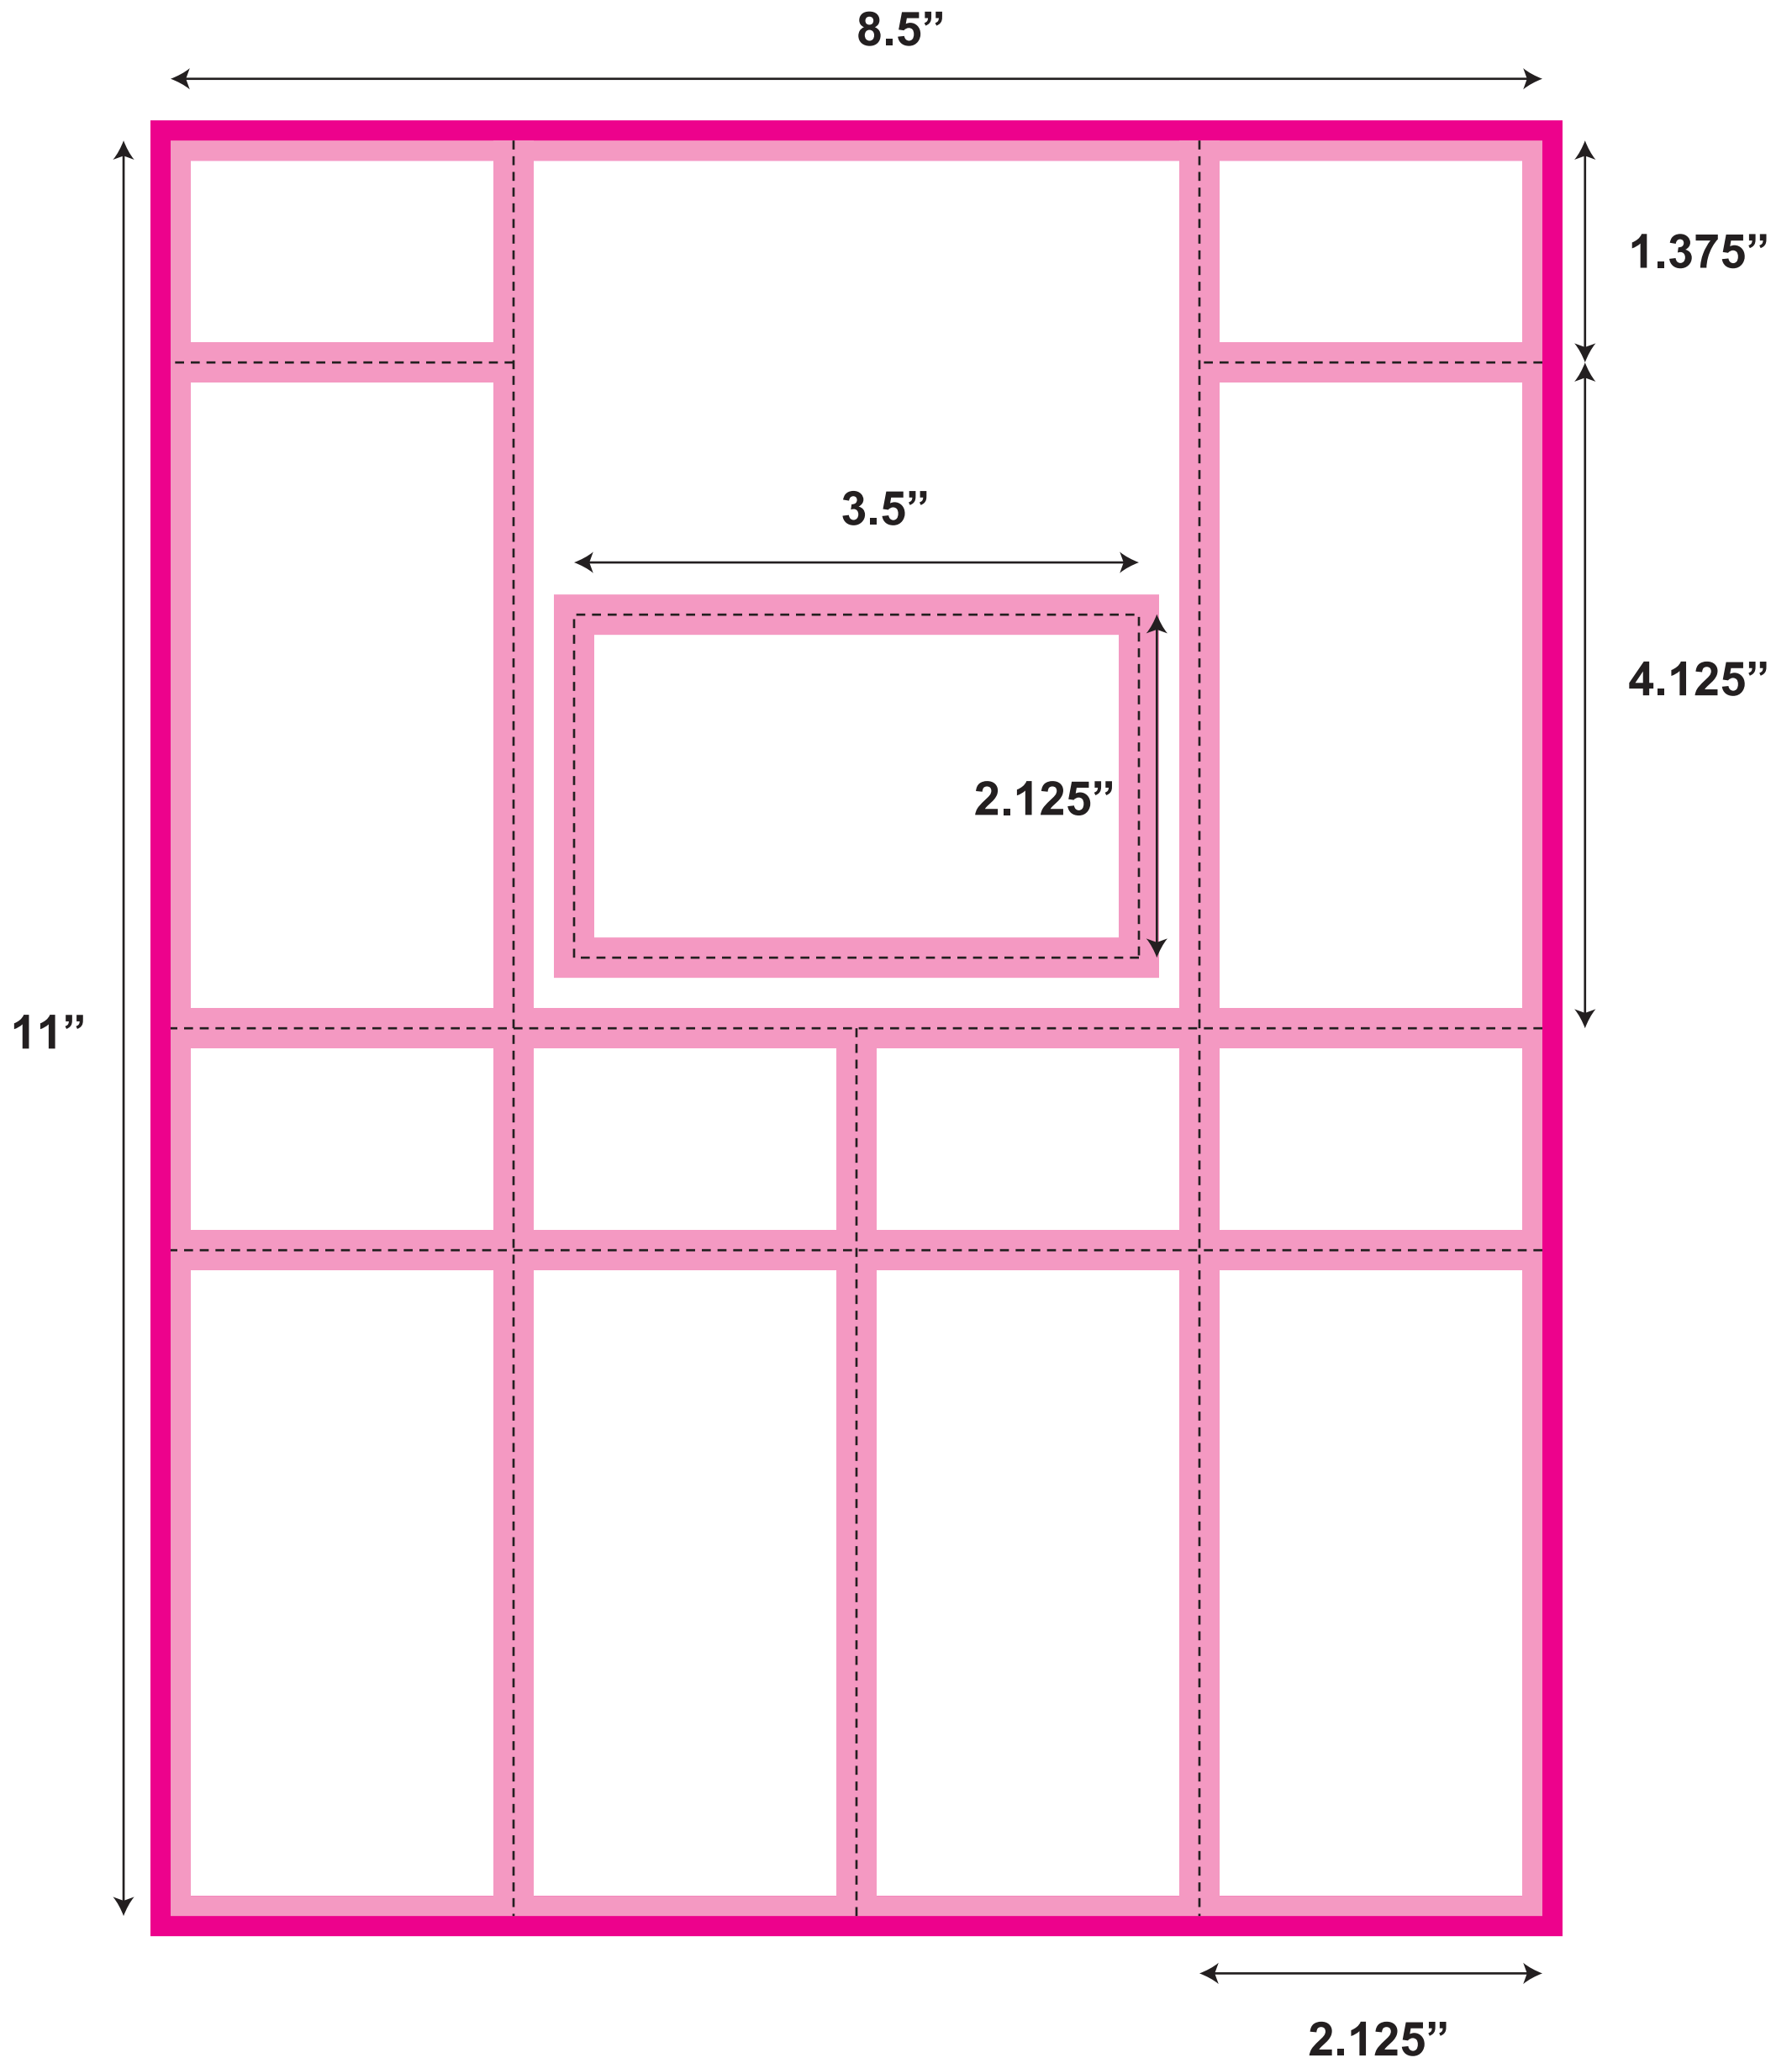

# SH064

(BAA 2014)

Artwork Size: 8.75" x 11.25"  
Sheet Size: 8.5" x 11"  
Ticket Size: 2.125" x 5.5"

- All logos and text must be 1/8" from edges and perfs
- Include 1/8" bleed in addition to the artwork

**SH064**  
- 8.5" x 11"  
- 2 up  
- 6 tickets  
(2.125" x 5.5")  
- Stub perf at 1.375"