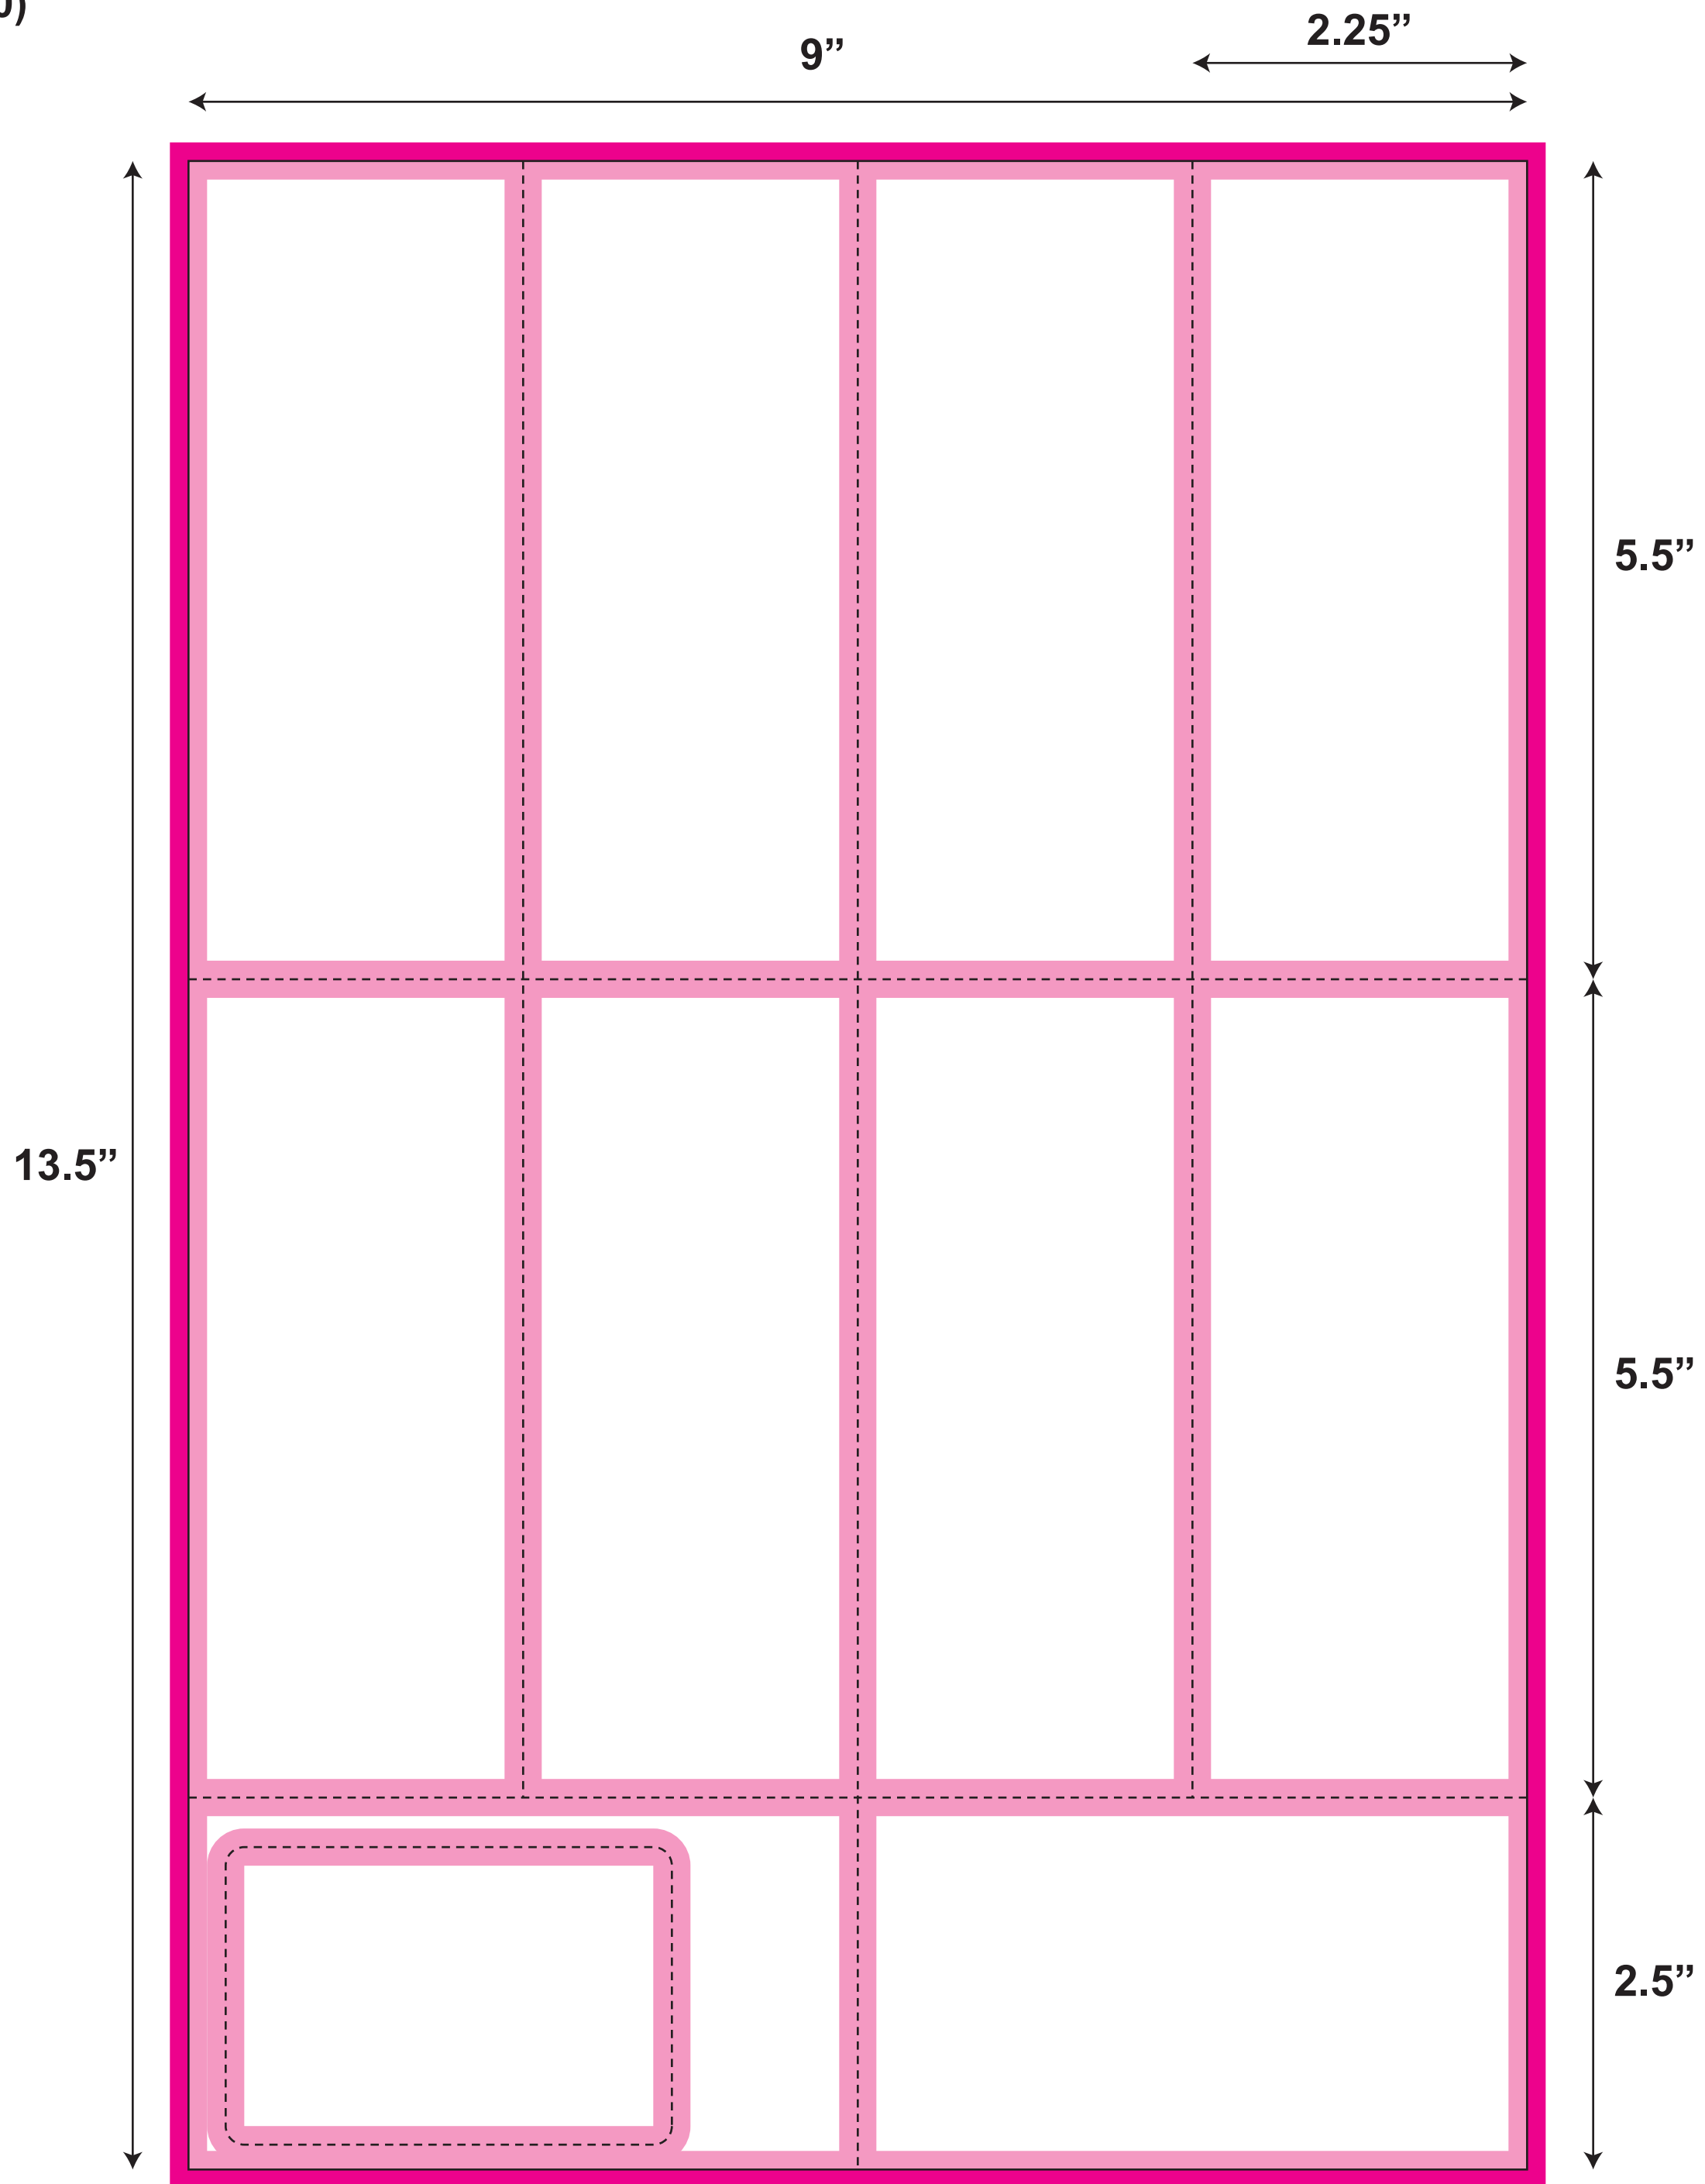

# SH062

(old SH-10)

**SH062**  
- 9" x 13.5"  
- 1 up  
- 8 tickets  
- 2.25"x5.5" ticket

Artwork Size: 9.25" x 13.75"  
Sheet Size: 9" x 13.5"  
Ticket Size: 2.25" x 5.5"

- All logos and text must be 1/8" from edges and perfs
- Include 1/8" bleed in addition to the artwork