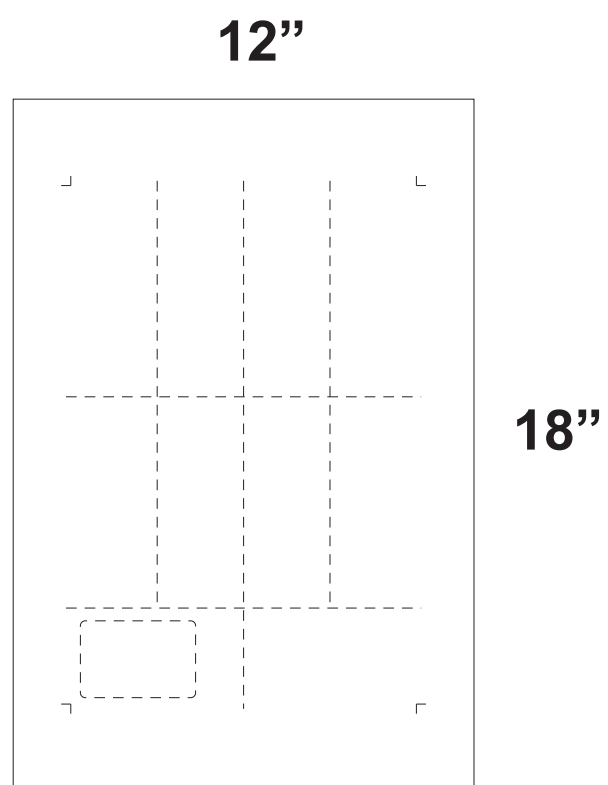

# SH062

(old SH-10)

**SH062**  
- 9" x 13.5"  
- 1 up  
- 8 tickets  
- 2.25"x5.5" ticket

Artwork Size: 9.25" x 13.75"  
Sheet Size: 9" x 13.5"  
Ticket Size: 2.25" x 5.5"

- All logos and text must be 1/8" from edges and perfs
- Include 1/8" bleed in addition to the artwork