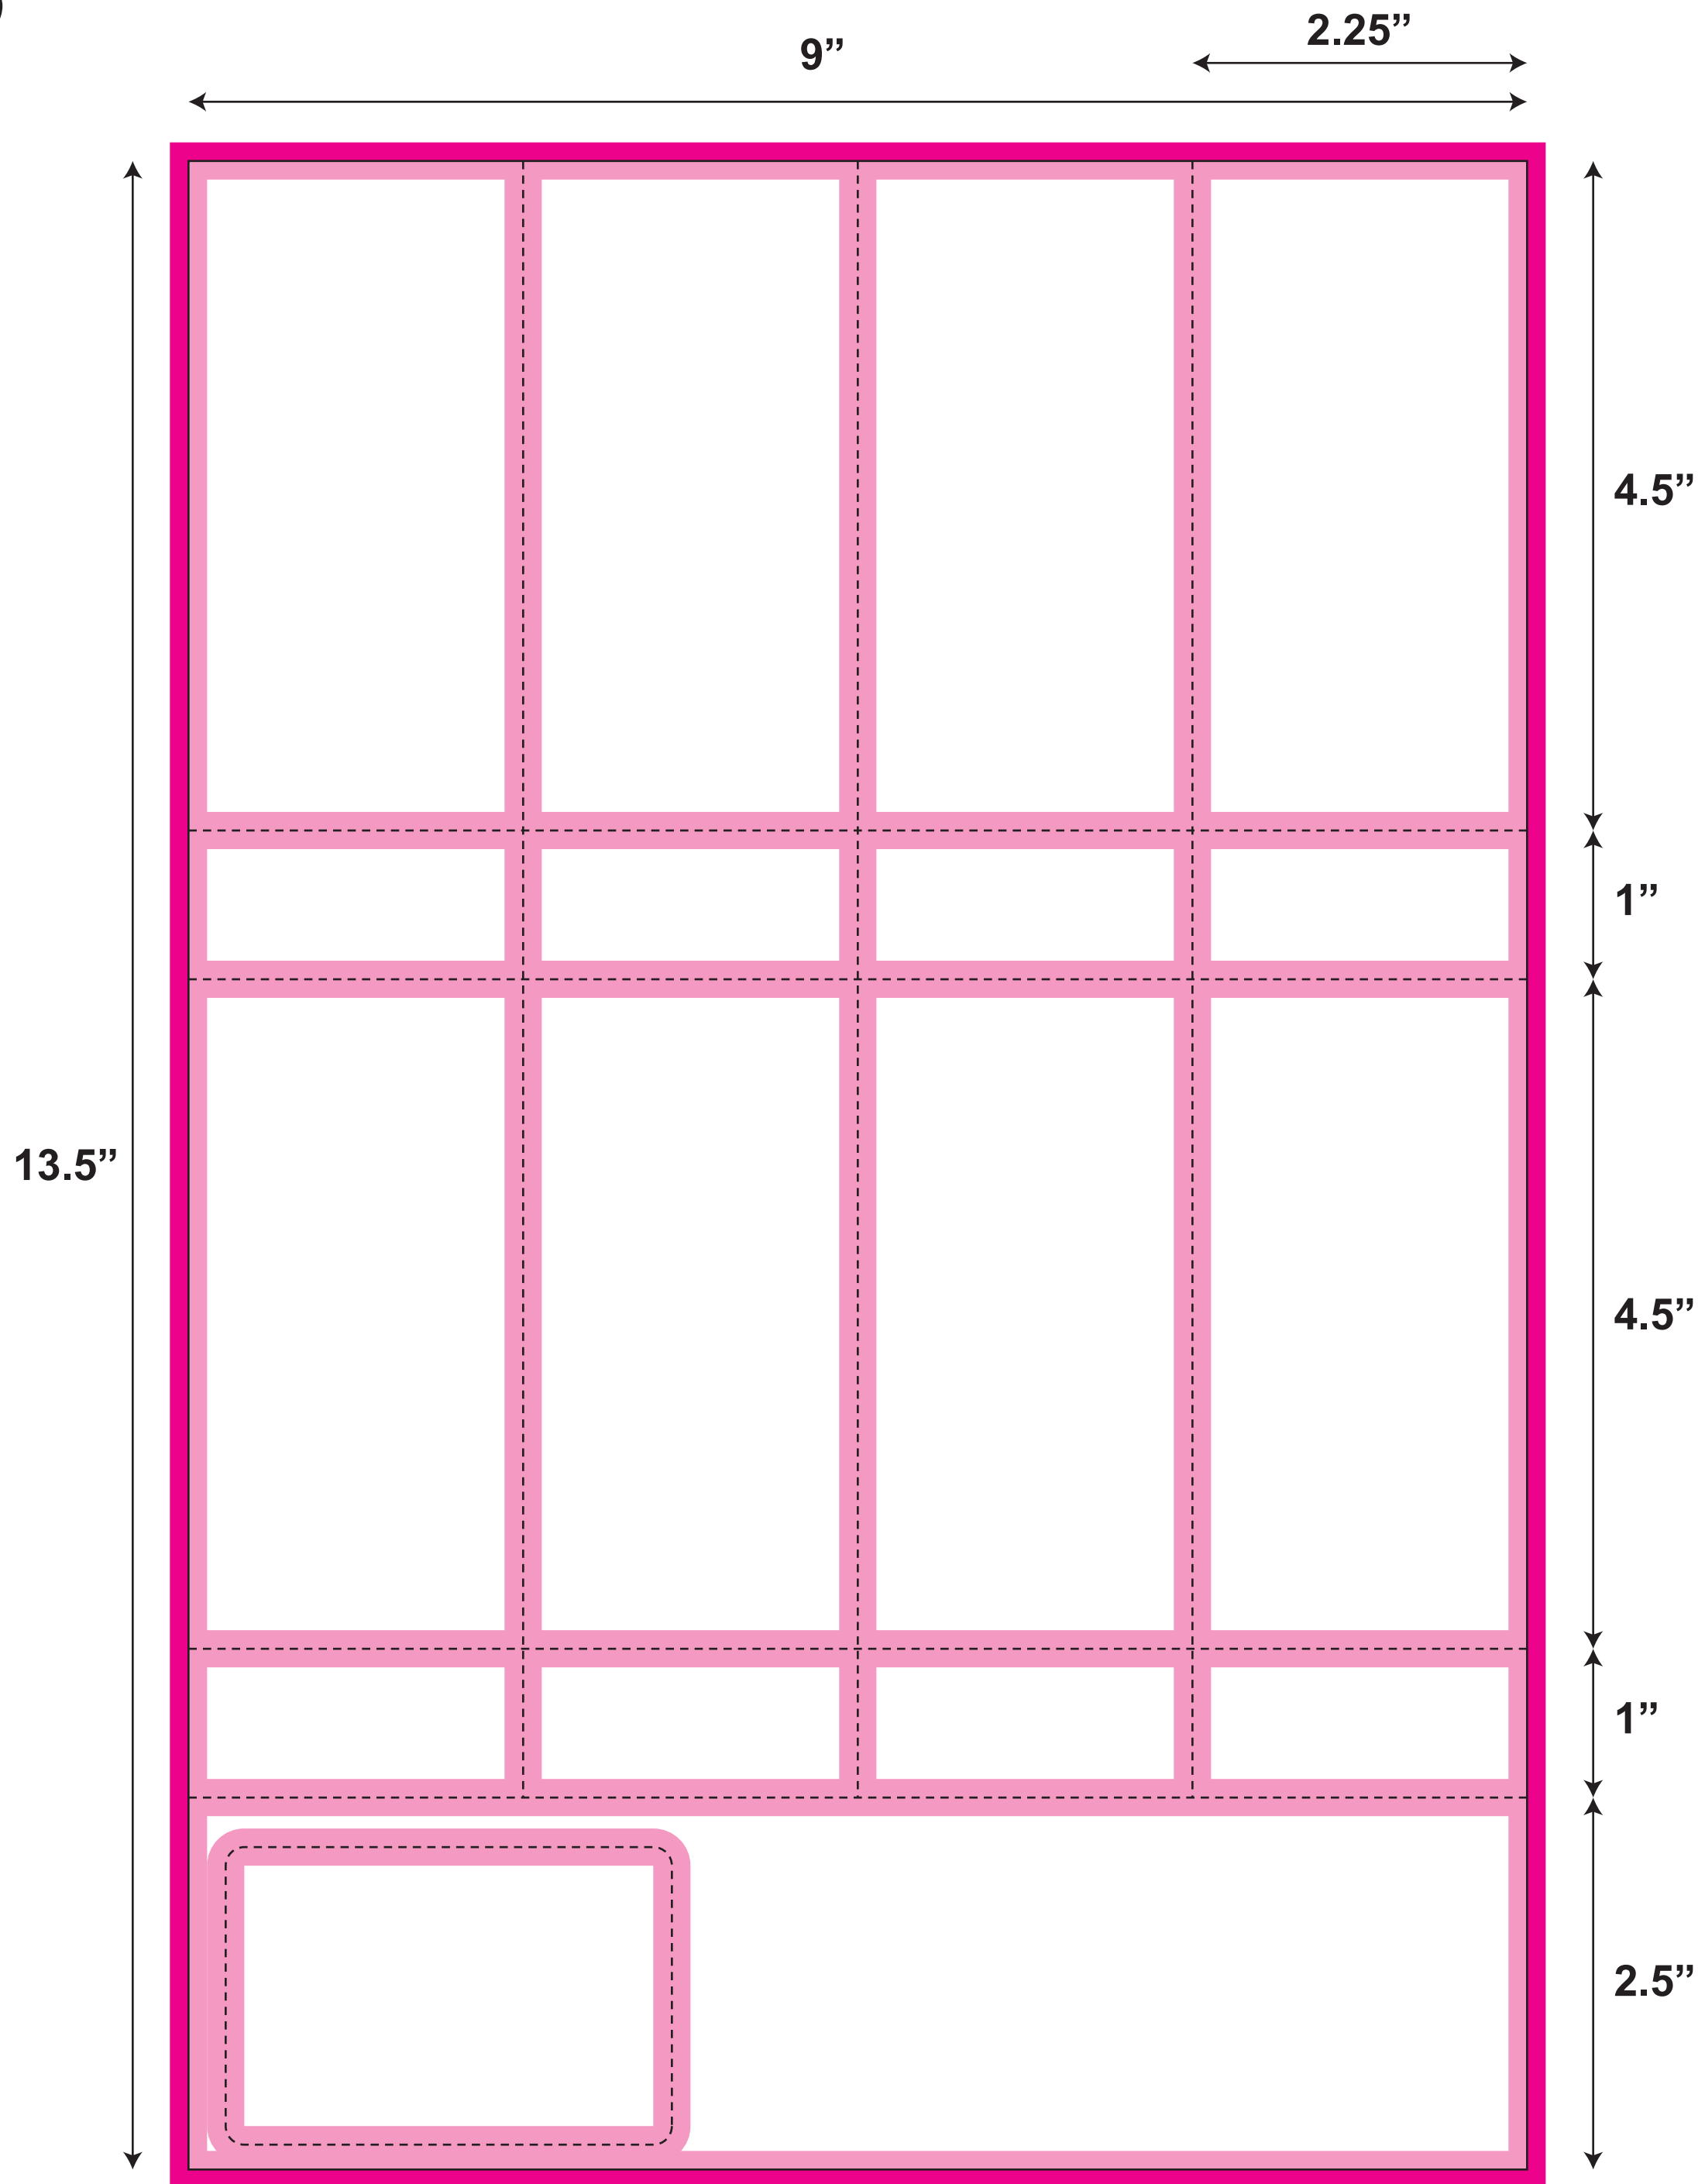

SH061

(old SH-8)

SH061
 - 9" x 13.5"
 - 1 up
 - 8 tickets
 - 2.25"x5.5" ticket
 - Stub perf at 1"

Artwork Size: 9.25" x 13.75"
 Sheet Size: 9" x 13.5"
 Ticket Size: 2.25" x 5.5"

- All logos and text must be 1/8" from edges and perfs
- Include 1/8" bleed in addition to the artwork