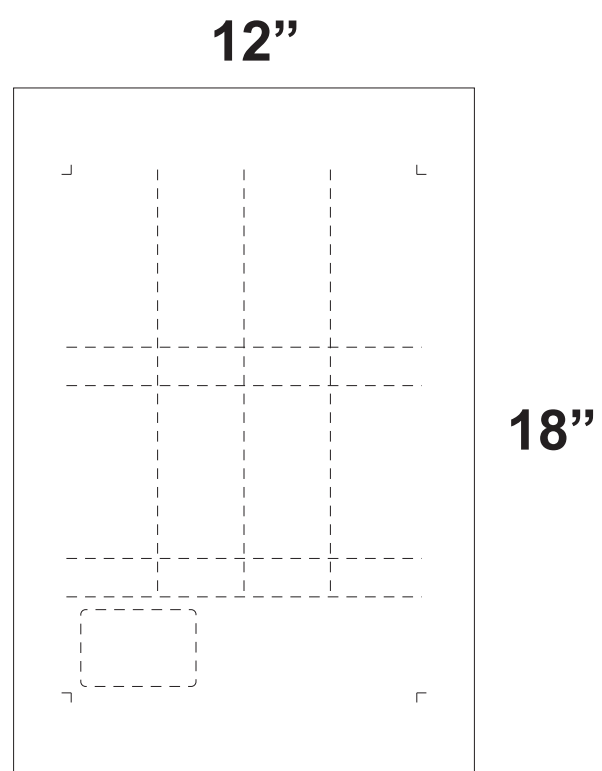

SH061

(old SH-8)

SH061
 - 9" x 13.5"
 - 1 up
 - 8 tickets
 - 2.25"x5.5" ticket
 - Stub perf at 1"

Artwork Size: 9.25" x 13.75"
 Sheet Size: 9" x 13.5"
 Ticket Size: 2.25" x 5.5"

- All logos and text must be 1/8" from edges and perfs
- Include 1/8" bleed in addition to the artwork