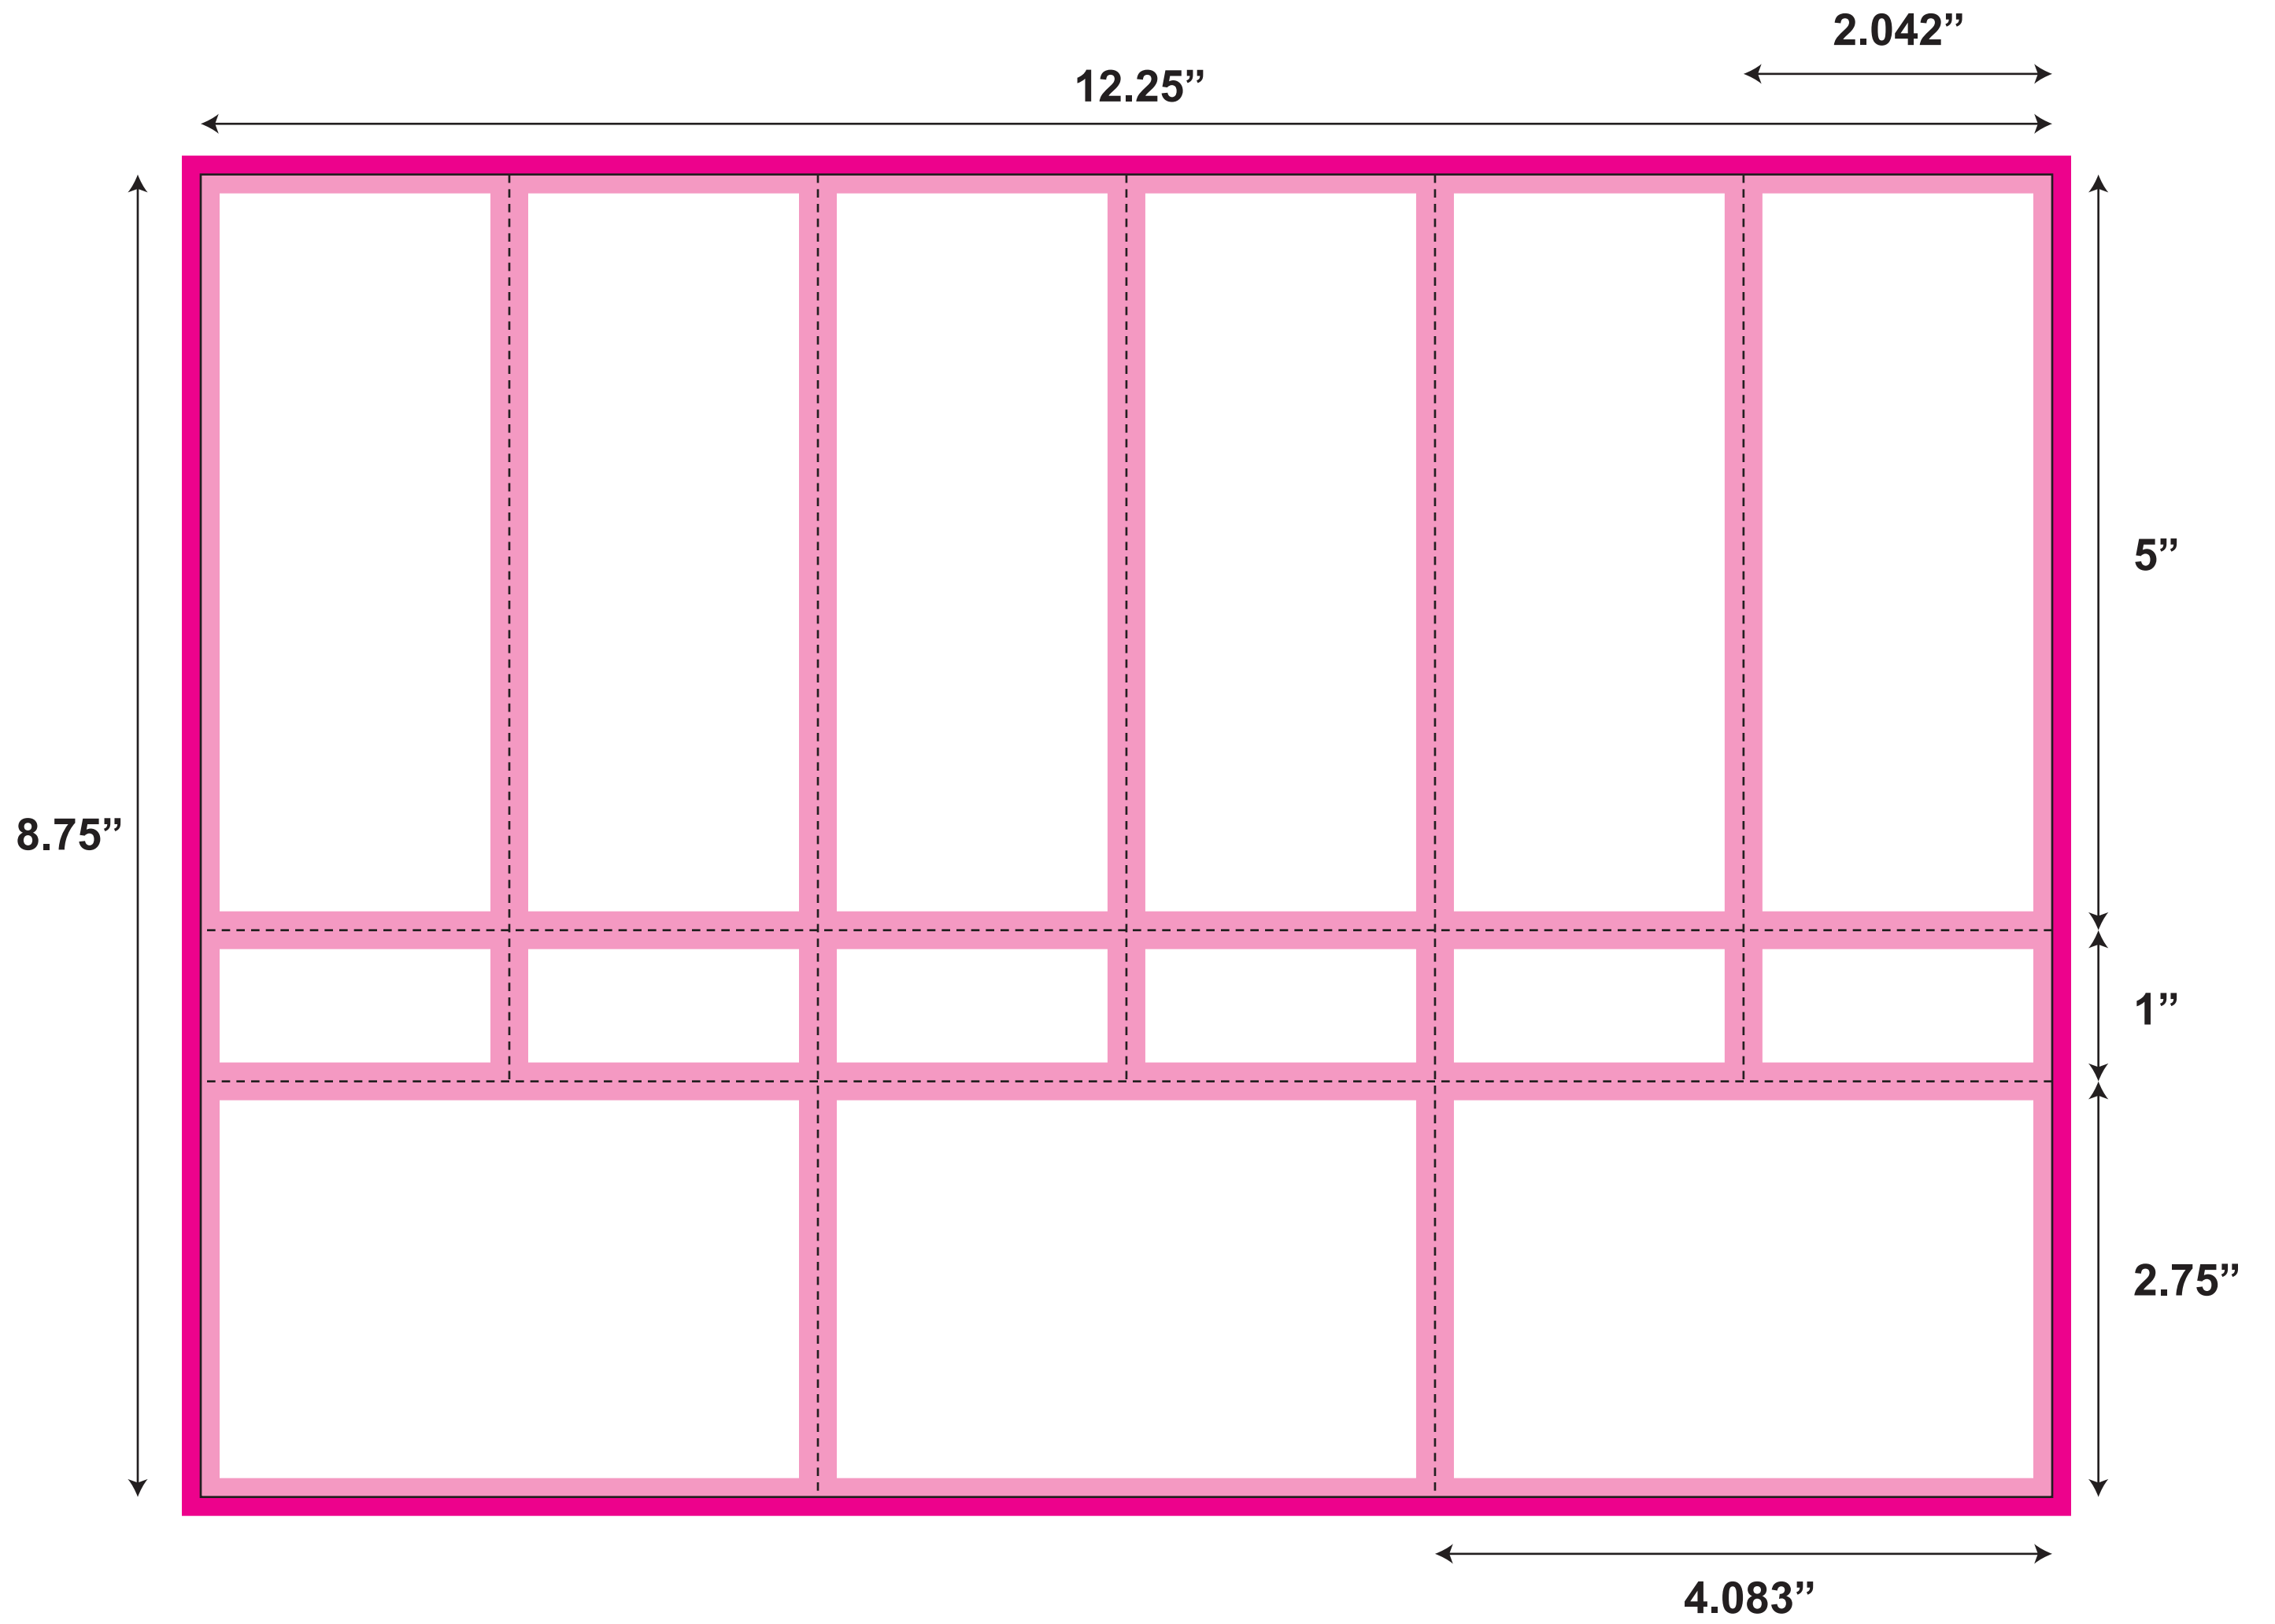

# SH053

(old SH-62)

**SH053**  
- 8.75" x 12.25"  
- 2 up  
- 6" x 2.042" ticket  
- Stub perf at 1"

Artwork Size: 9" x 12.5"  
Sheet Size: 8.75" x 12.25"  
Ticket Size: 2.043" x 6"

-  All logos and text must be 1/8" from edges and perms
-  Include 1/8" bleed in addition to the artwork