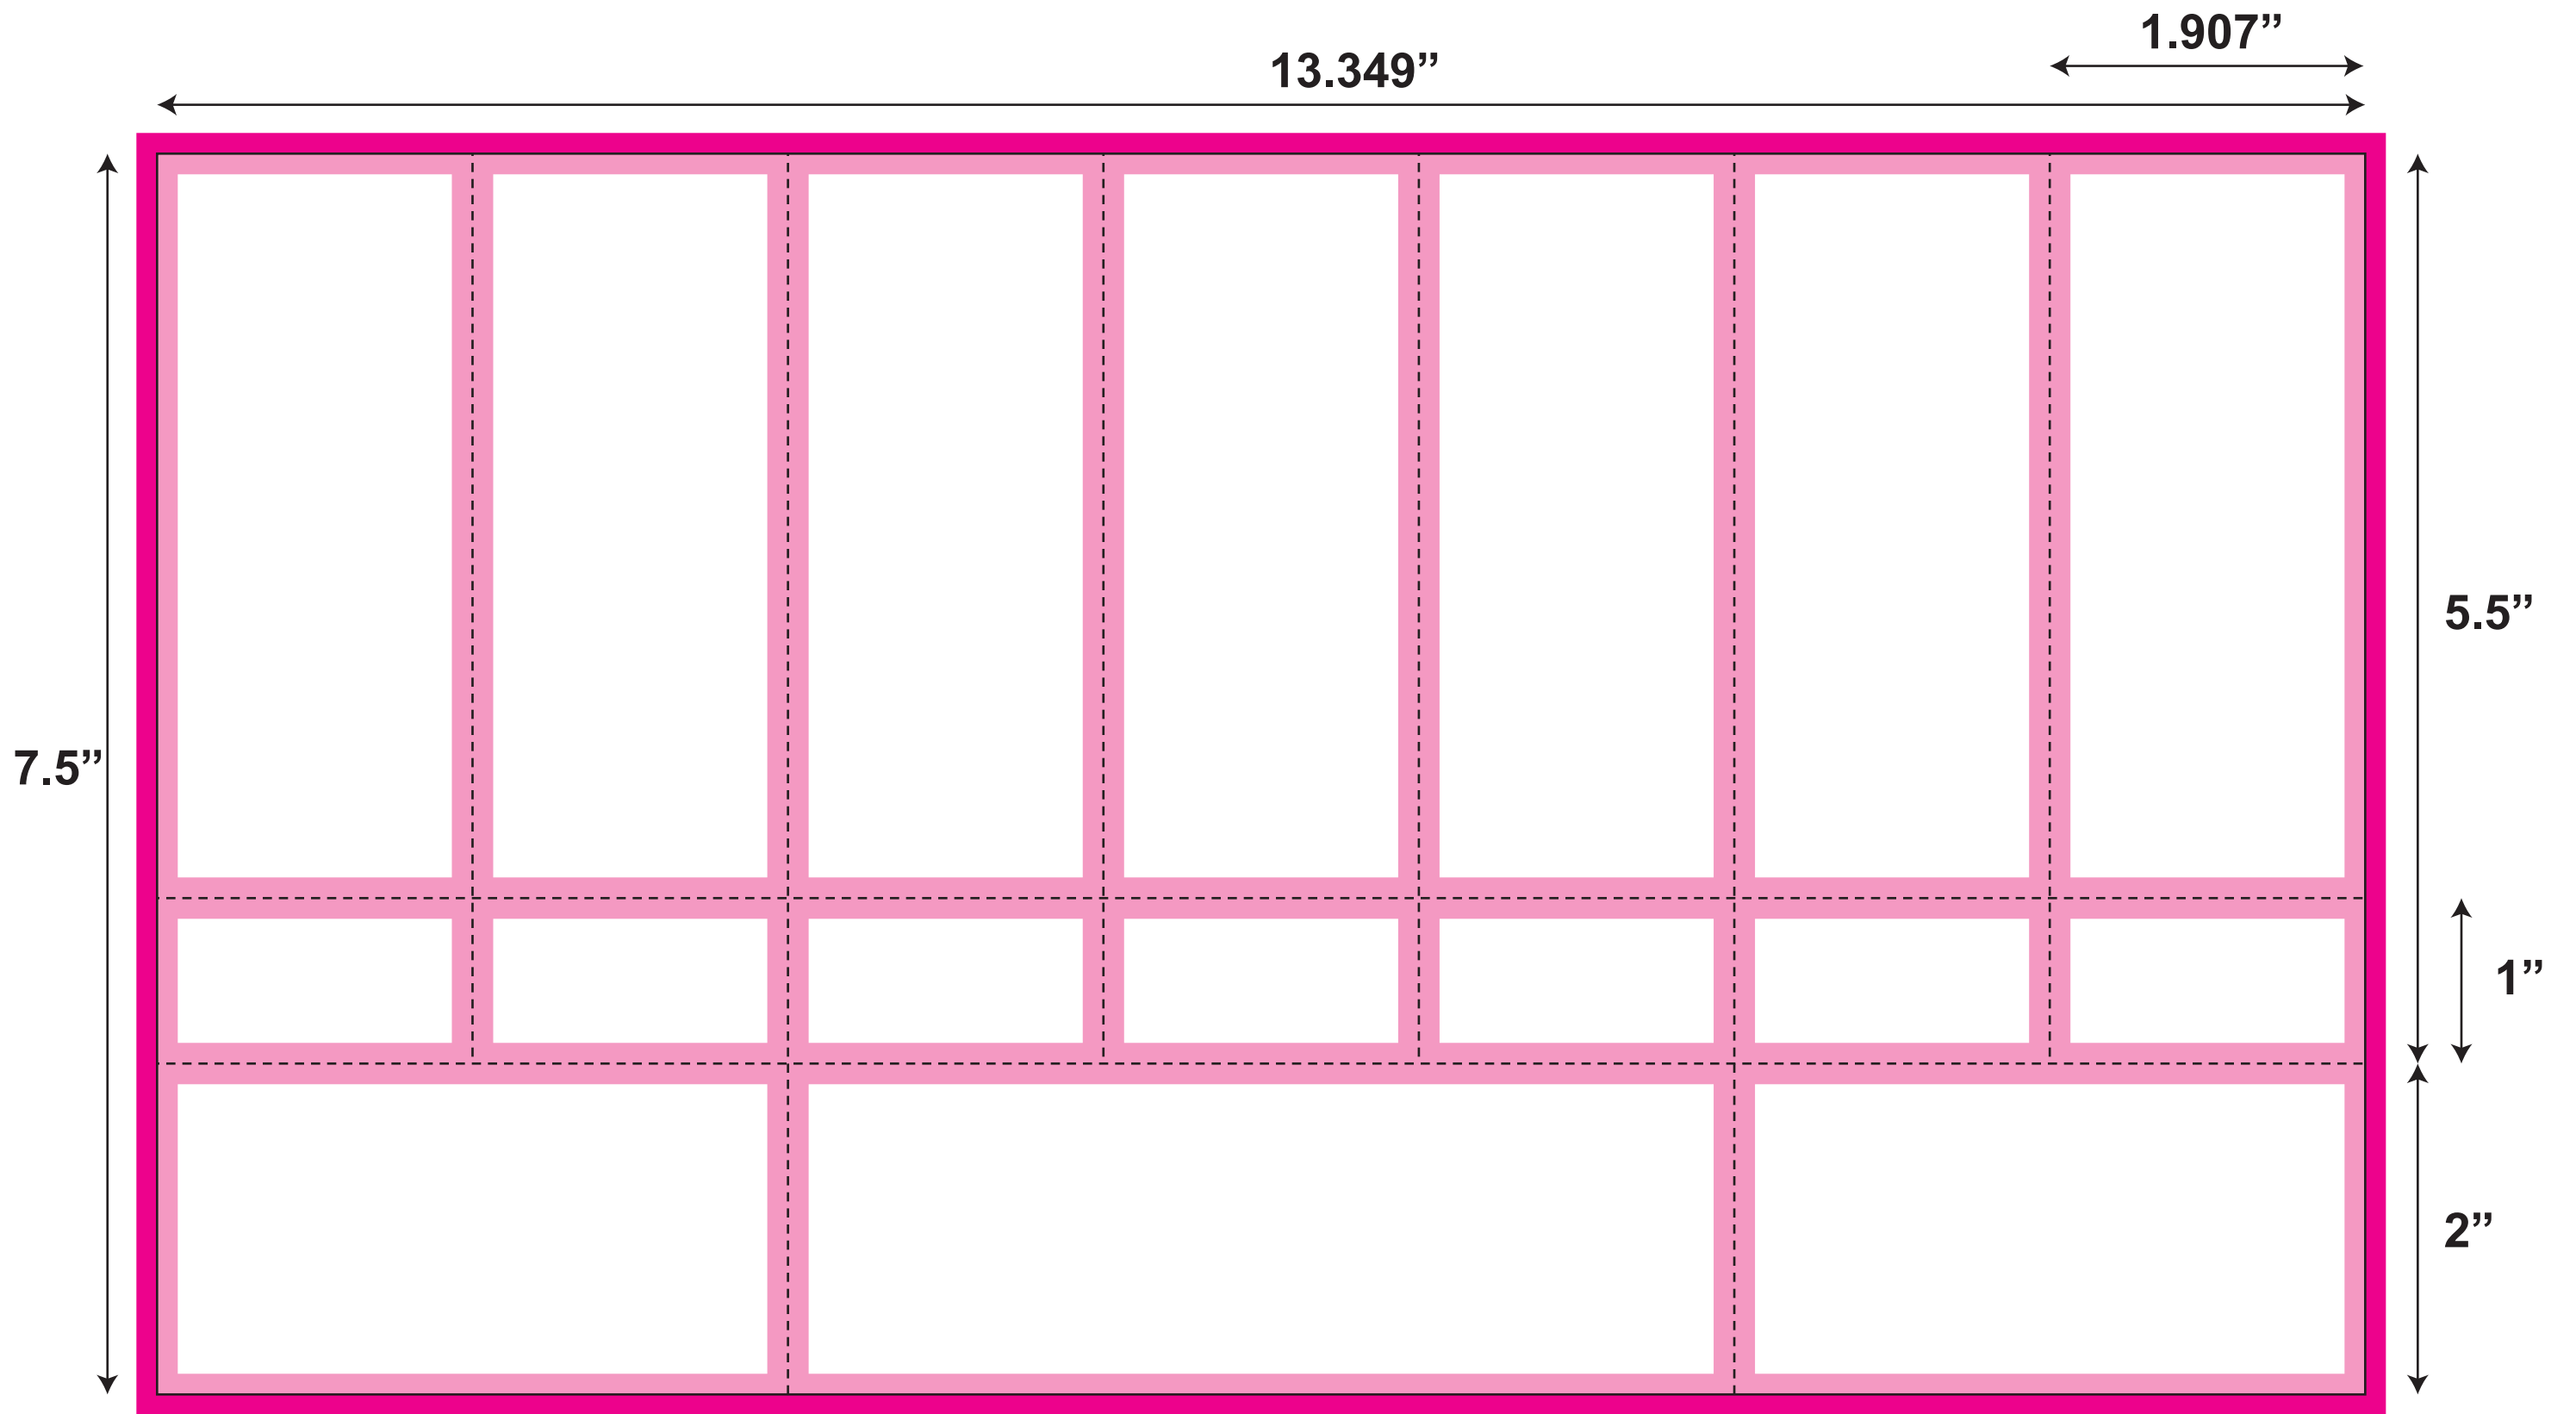

SH051

(old SH-57)

Artwork Size: 13.599" x 7.75"
Sheet Size: 13.349" x 7.5"
Ticket Size: 1.907" x 5.5"

-  All logos and text must be 1/8" from edges and perms
-  Include 1/8" bleed in addition to the artwork

SH051
- 7.5" x 13.349"
- 1 up
- 7 tickets
- 5.5"x1.907" ticket with stub perf at 1"