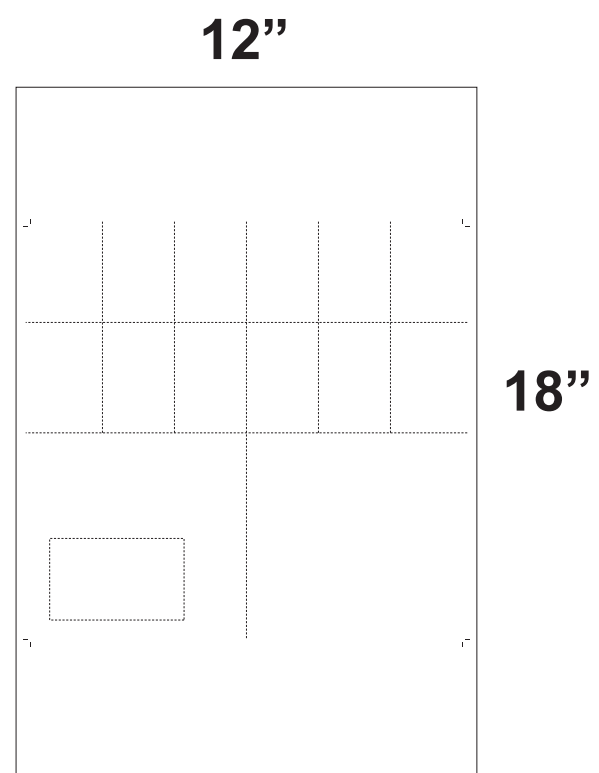

SH050

Artwork Size: 11.50" x 11"
Sheet Size: 11.25" x 10.75"
Ticket Size: 1.875" x 5.375"

SH050
- 11.25" x 10.75"
- 1 up
- 6 tickets
- 1.875" x 5.375"
ticket
- Stub perf at 2.5"

 All logos and text must be 1/8" from edges and perfs

 Include 1/8" bleed in addition to the artwork