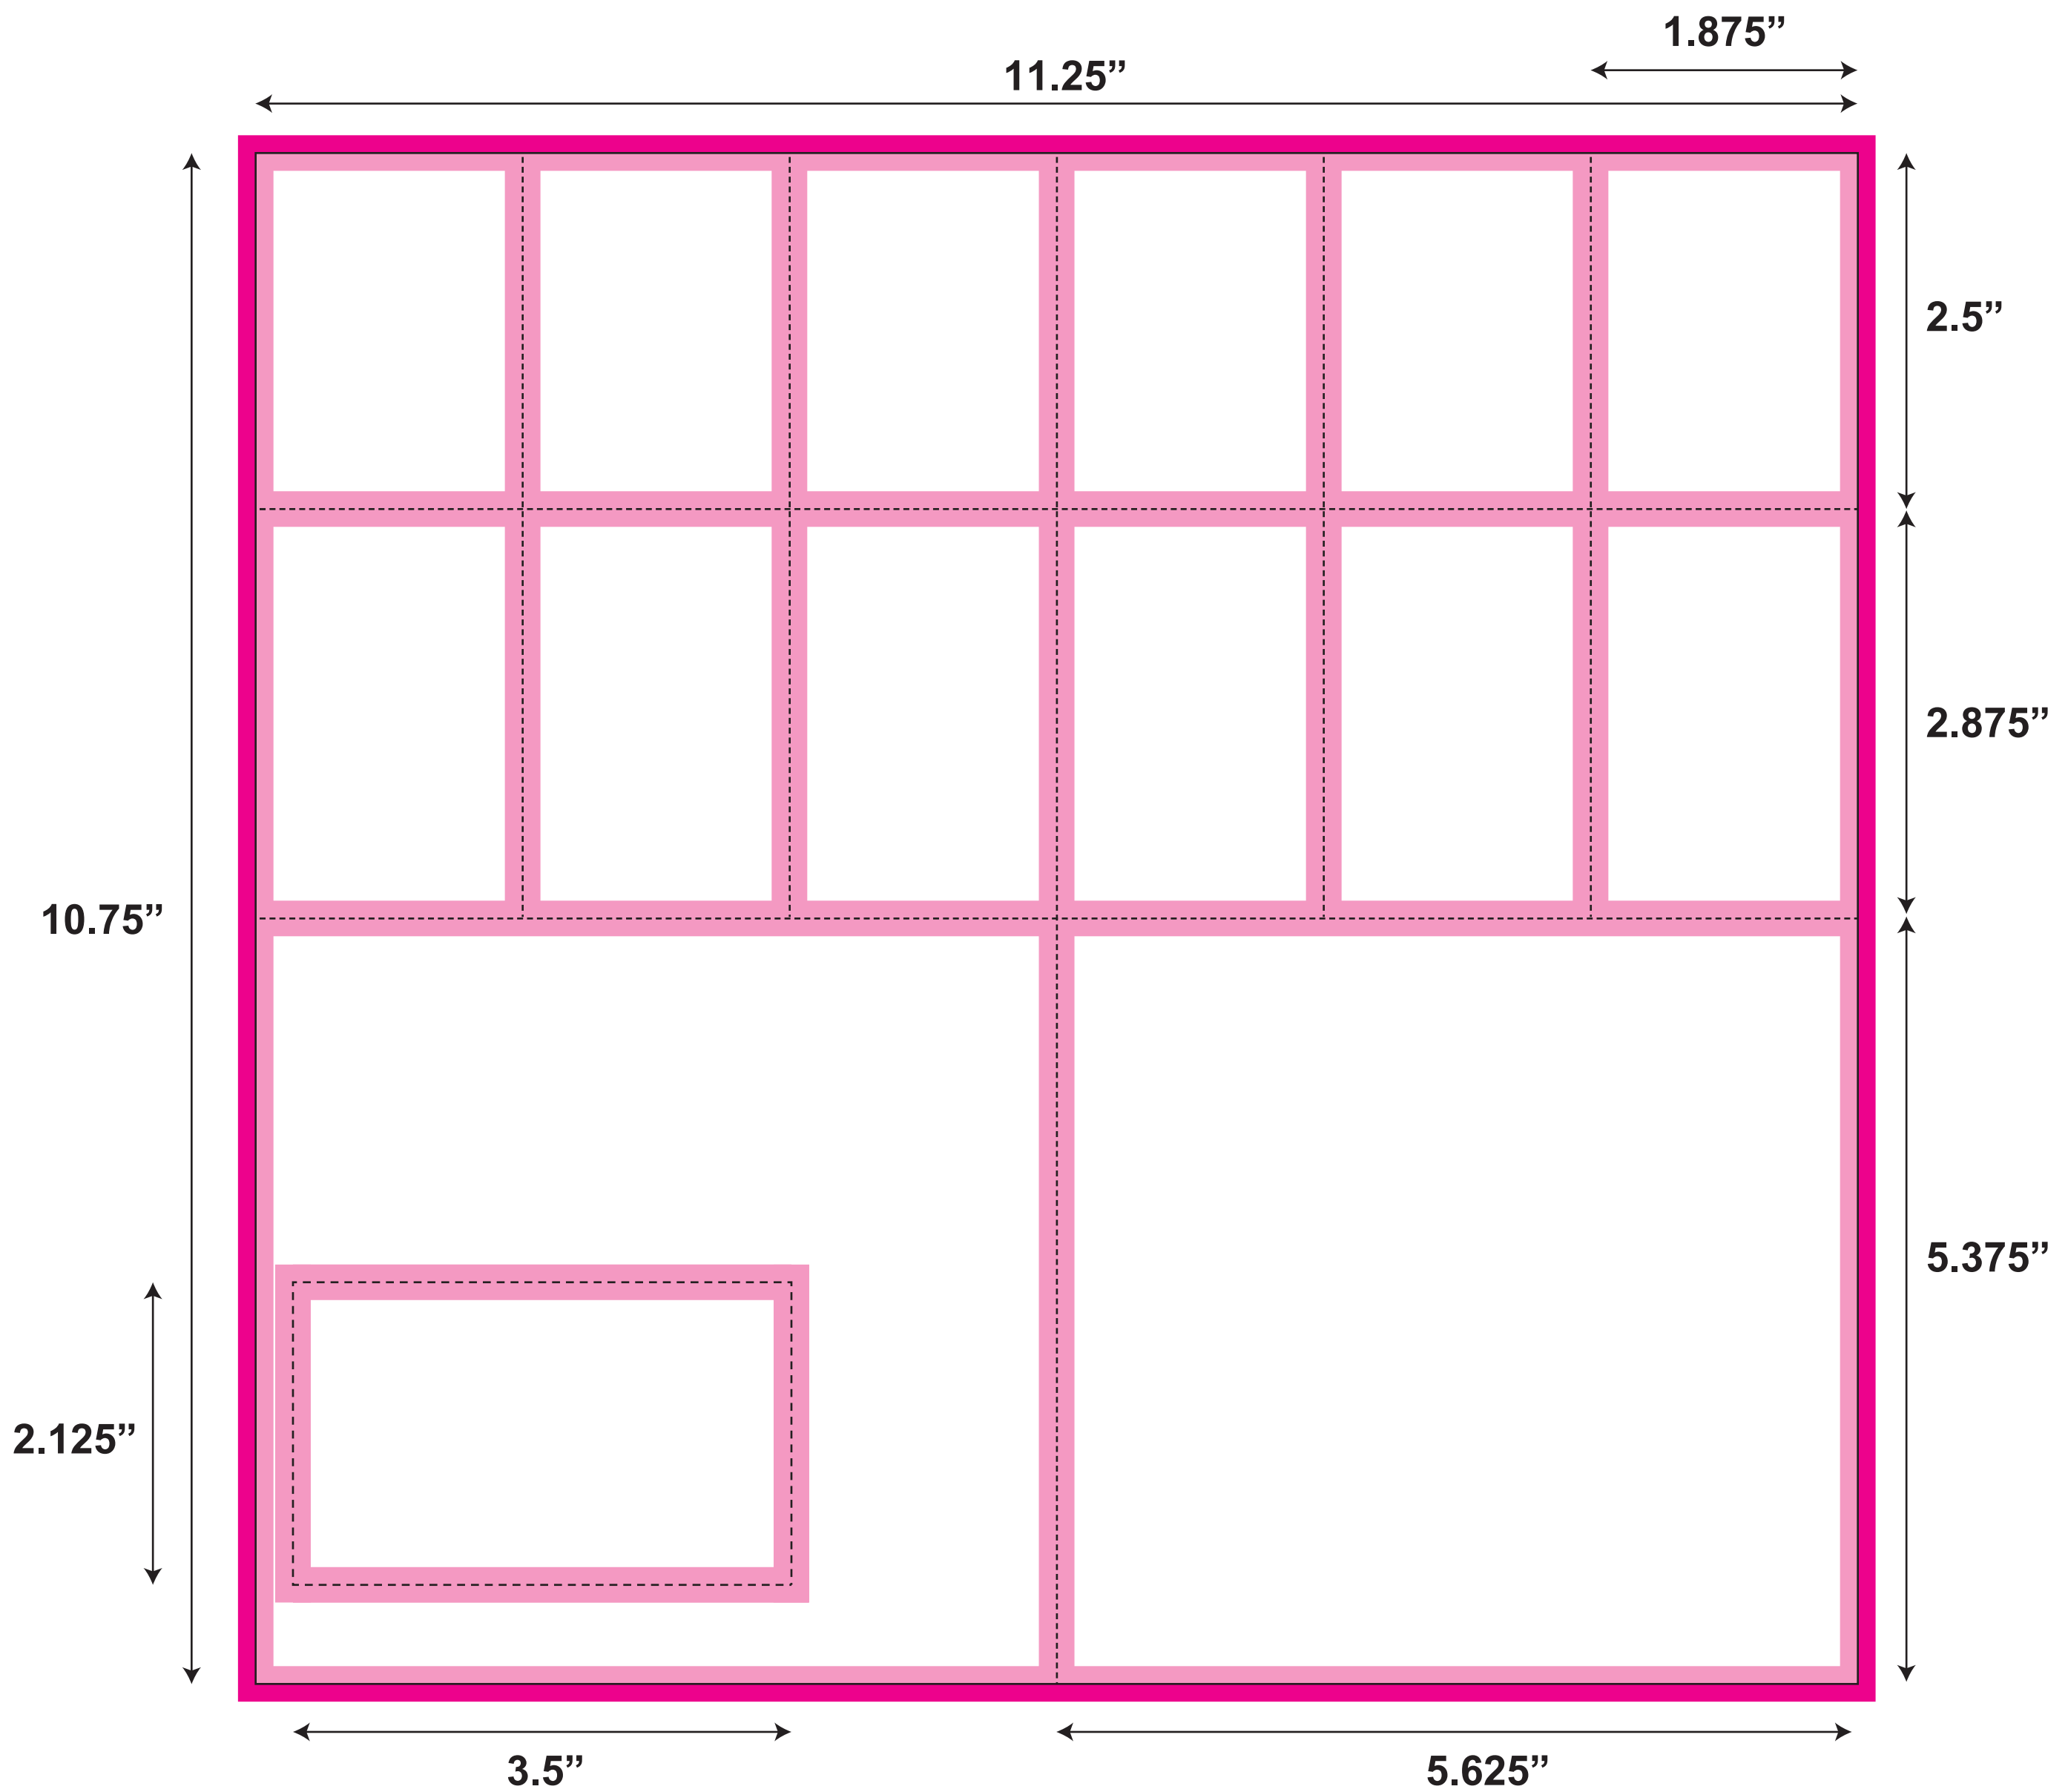

SH050

Artwork Size: 11.50" x 11"
Sheet Size: 11.25" x 10.75"
Ticket Size: 1.875" x 5.375"

SH050
- 11.25" x 10.75"
- 1 up
- 6 tickets
- 1.875" x 5.375"
ticket
- Stub perf at 2.5"

 All logos and text must be 1/8" from edges and perfs

 Include 1/8" bleed in addition to the artwork