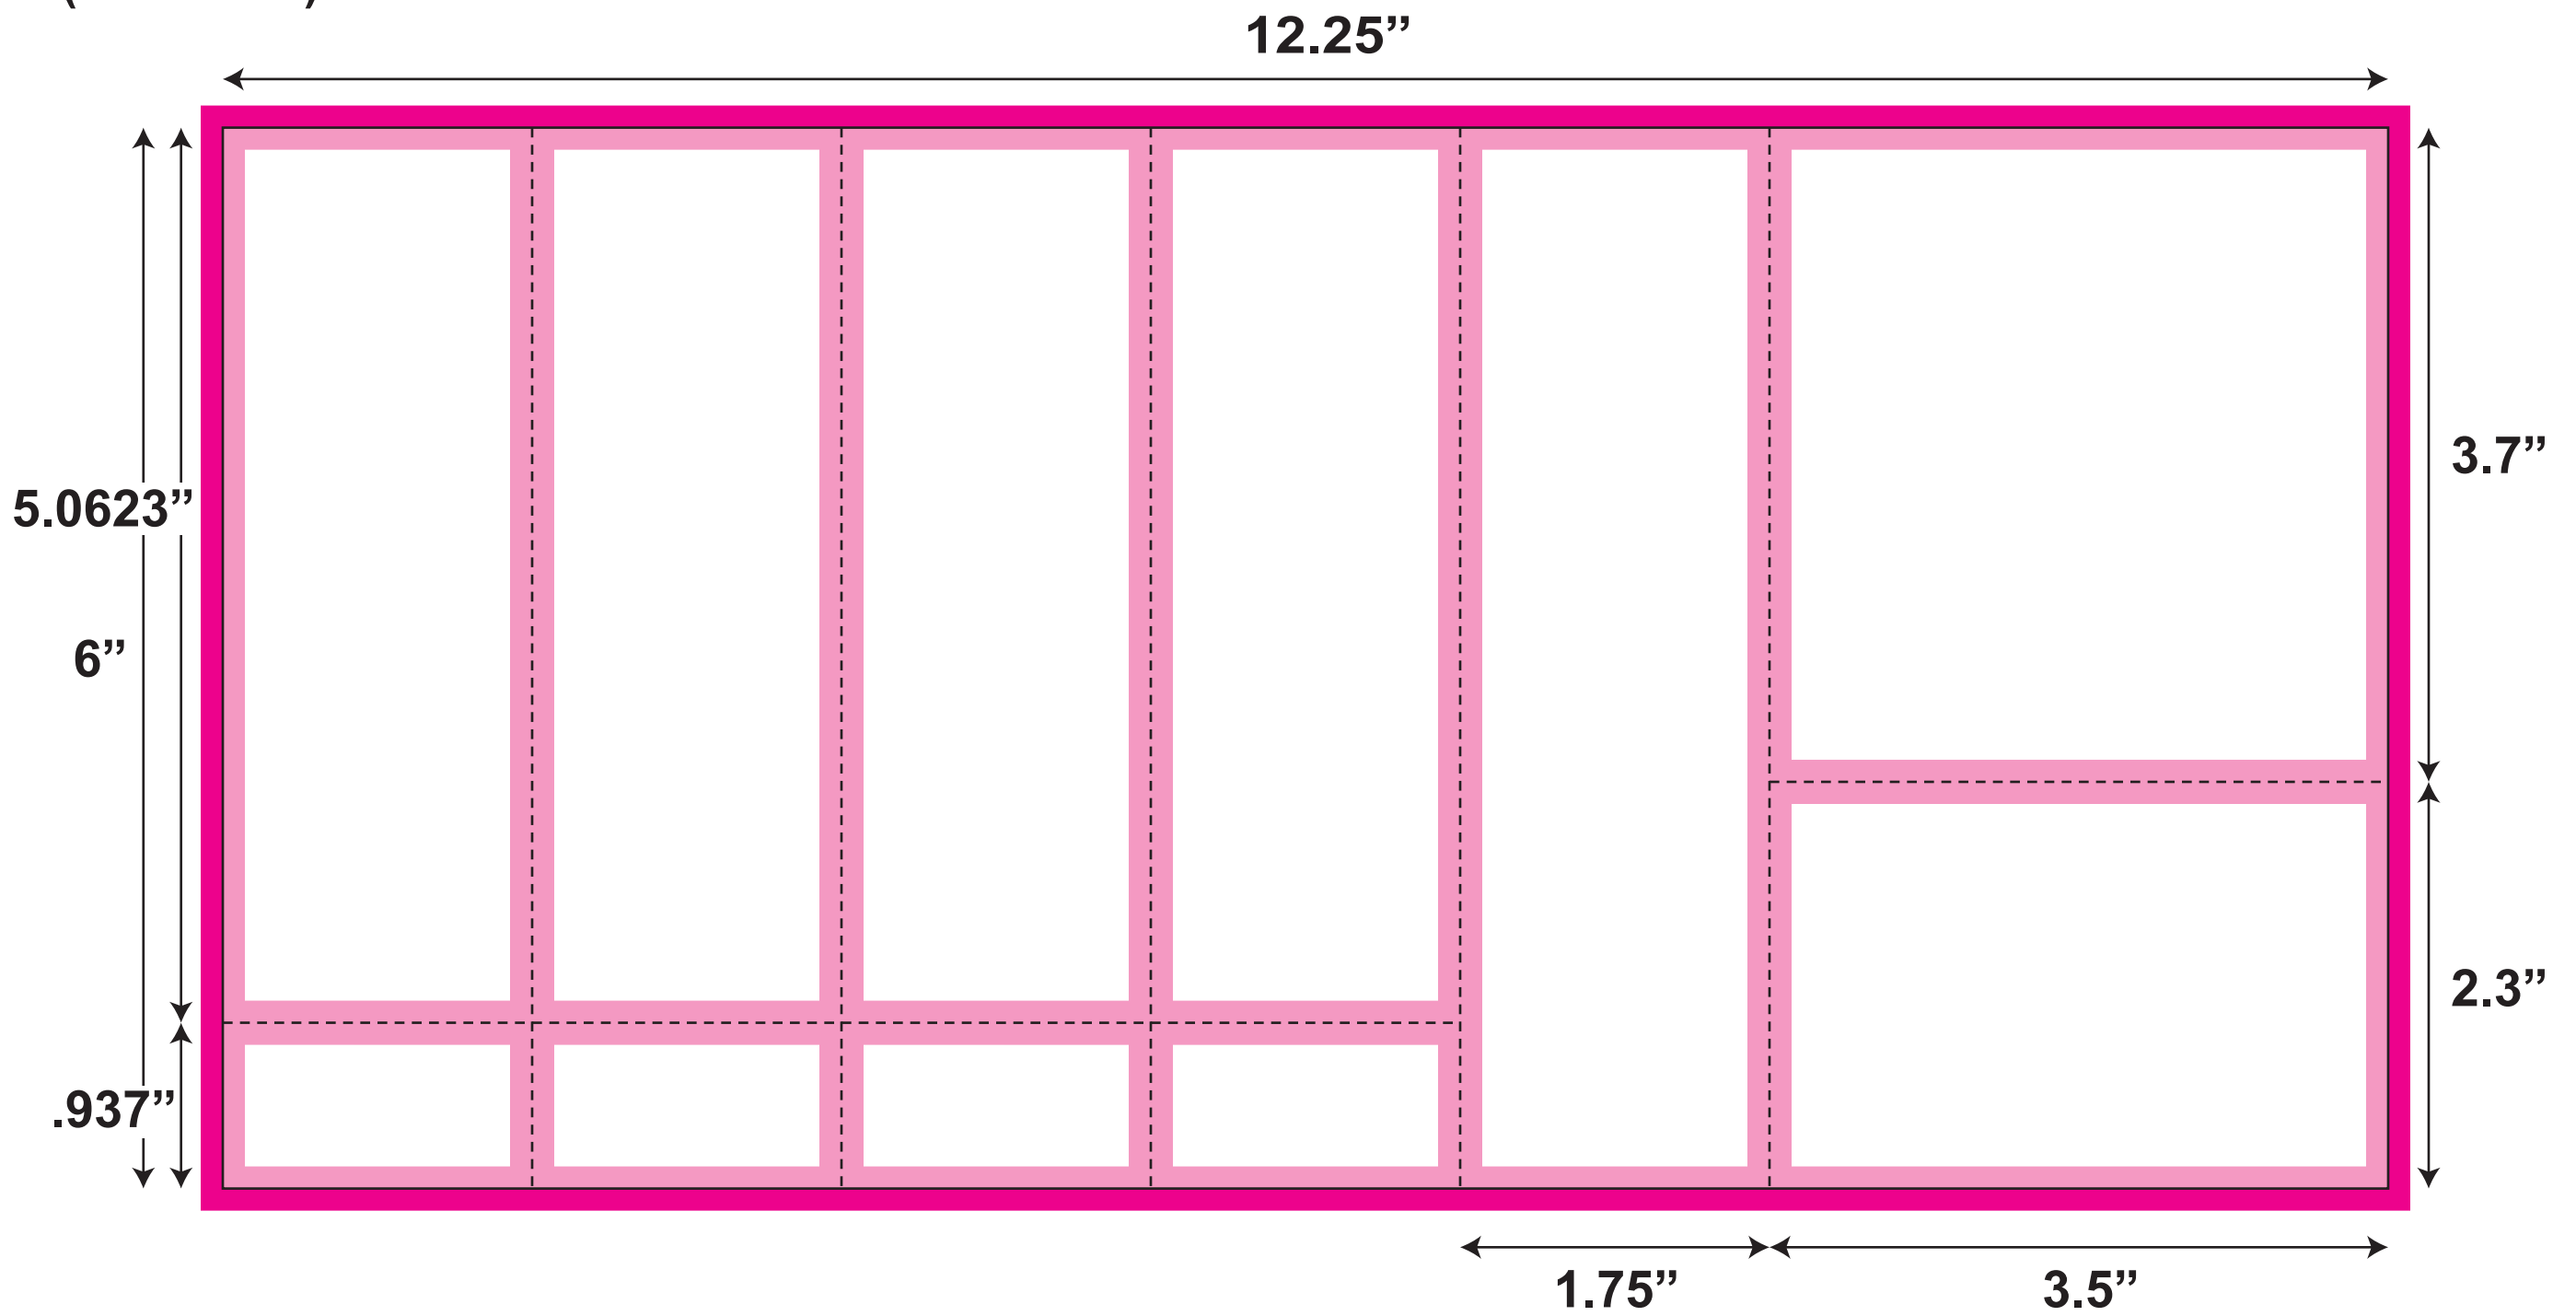

SH049

(old SH-36)

13"

Artwork Size: 6.25" x 12.5"

Sheet Size: 6" x 12.25"

Ticket Size: 1.75" x 6"

 All logos and text must be 1/8" from edges and perfs

 Include 1/8" bleed in addition to the artwork

SH049

- 6" x 12.25"

- 4 tickets (1.75" x 6")

- Stub perf at .937"

- 2 up with .125" horizontal trimouts