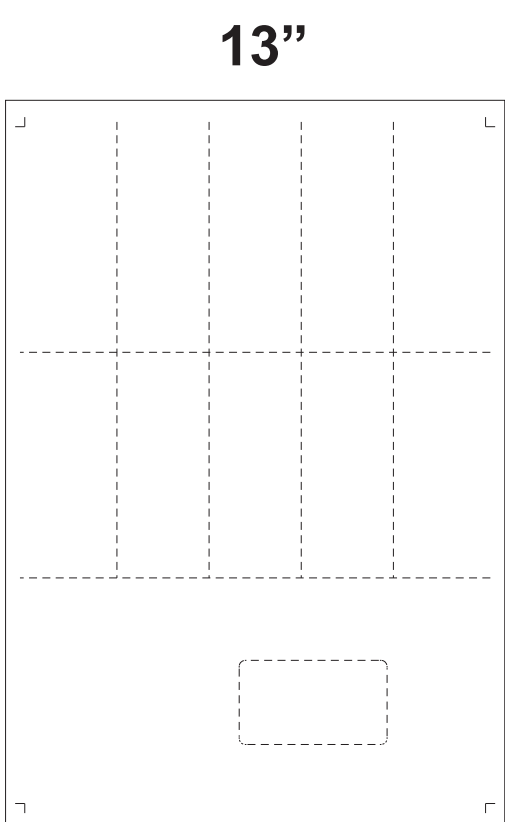

SH045

(old SH-6)

Artwork Size: 12.25" x 17.875"
 Sheet Size: 12" x 17.625"
 Ticket Size: 2.4" x 5.875"

- All logos and text must be 1/8" from edges and perms
- Include 1/8" bleed in addition to the artwork

SH045

- 12" x 17.625"
- 10 tickets (2.4" x 5.875")
- No Stub perf
- 3.85" x 2.19" ID Card
- 1 up with no trimouts