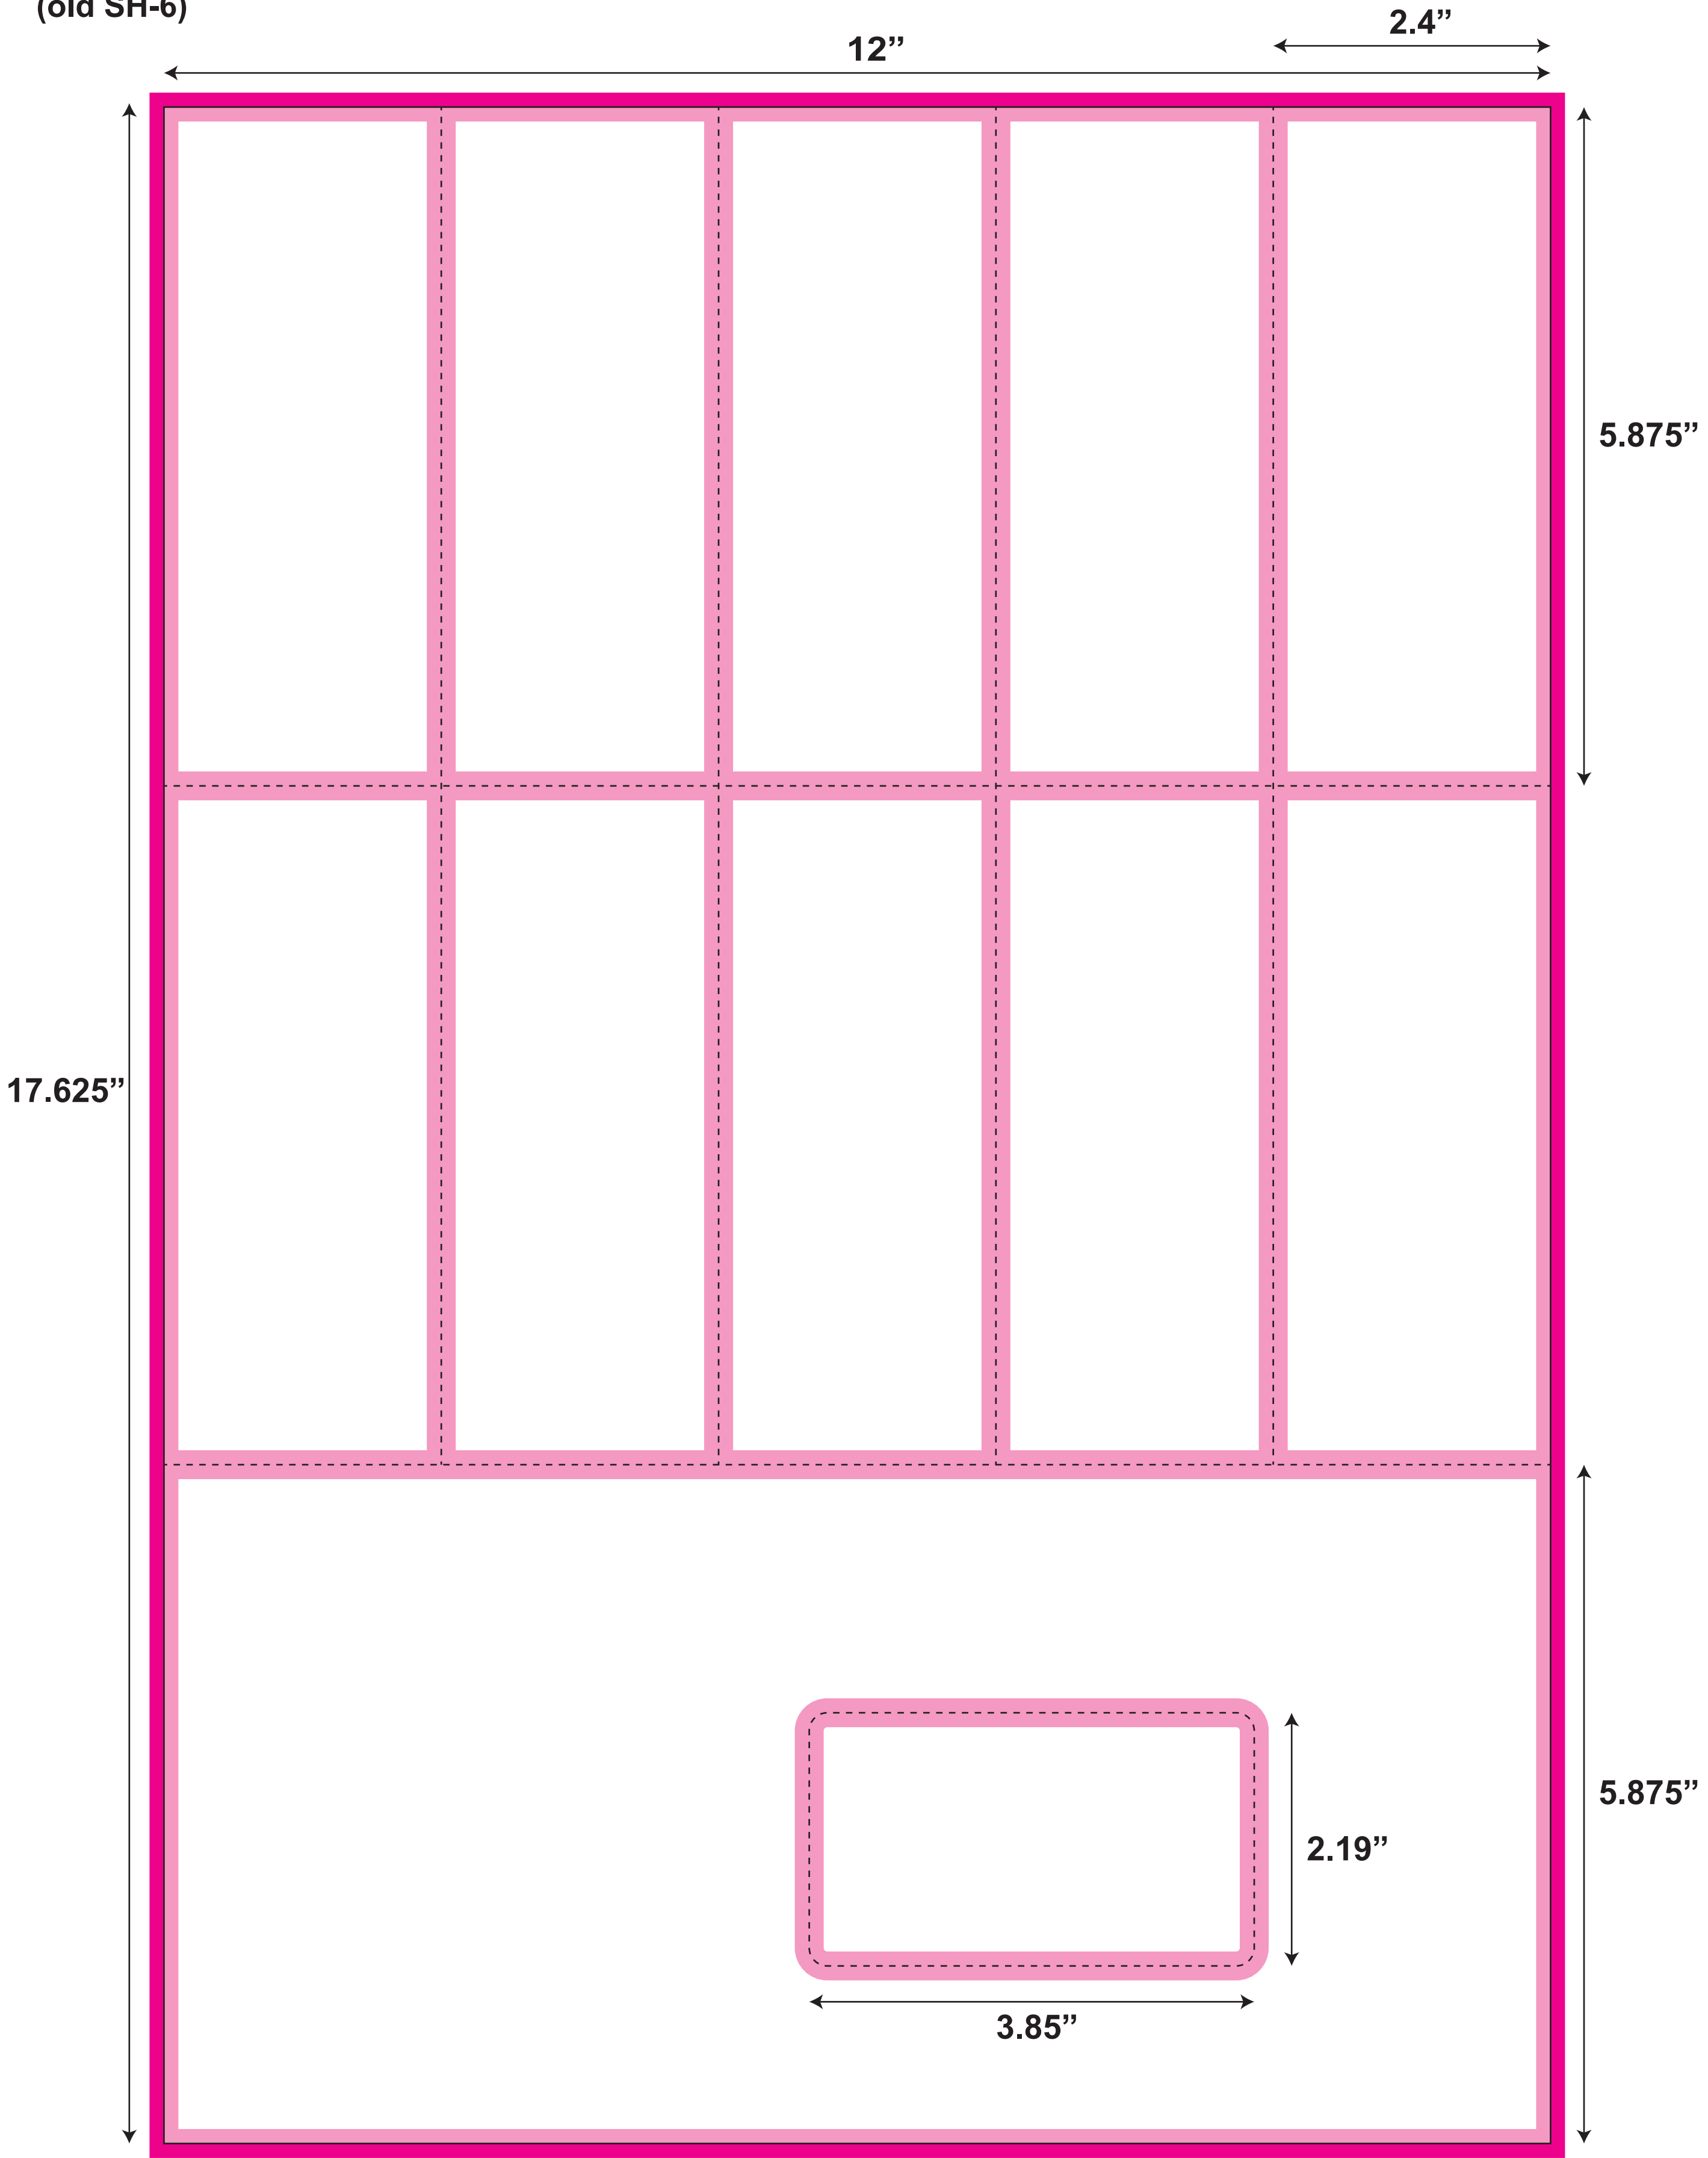

SH045

(old SH-6)

Artwork Size: 12.25" x 17.875"
 Sheet Size: 12" x 17.625"
 Ticket Size: 2.4" x 5.875"

- All logos and text must be 1/8" from edges and perms
- Include 1/8" bleed in addition to the artwork

SH045

- 12" x 17.625"
- 10 tickets (2.4" x 5.875")
- No Stub perf
- 3.85" x 2.19" ID Card
- 1 up with no trimouts