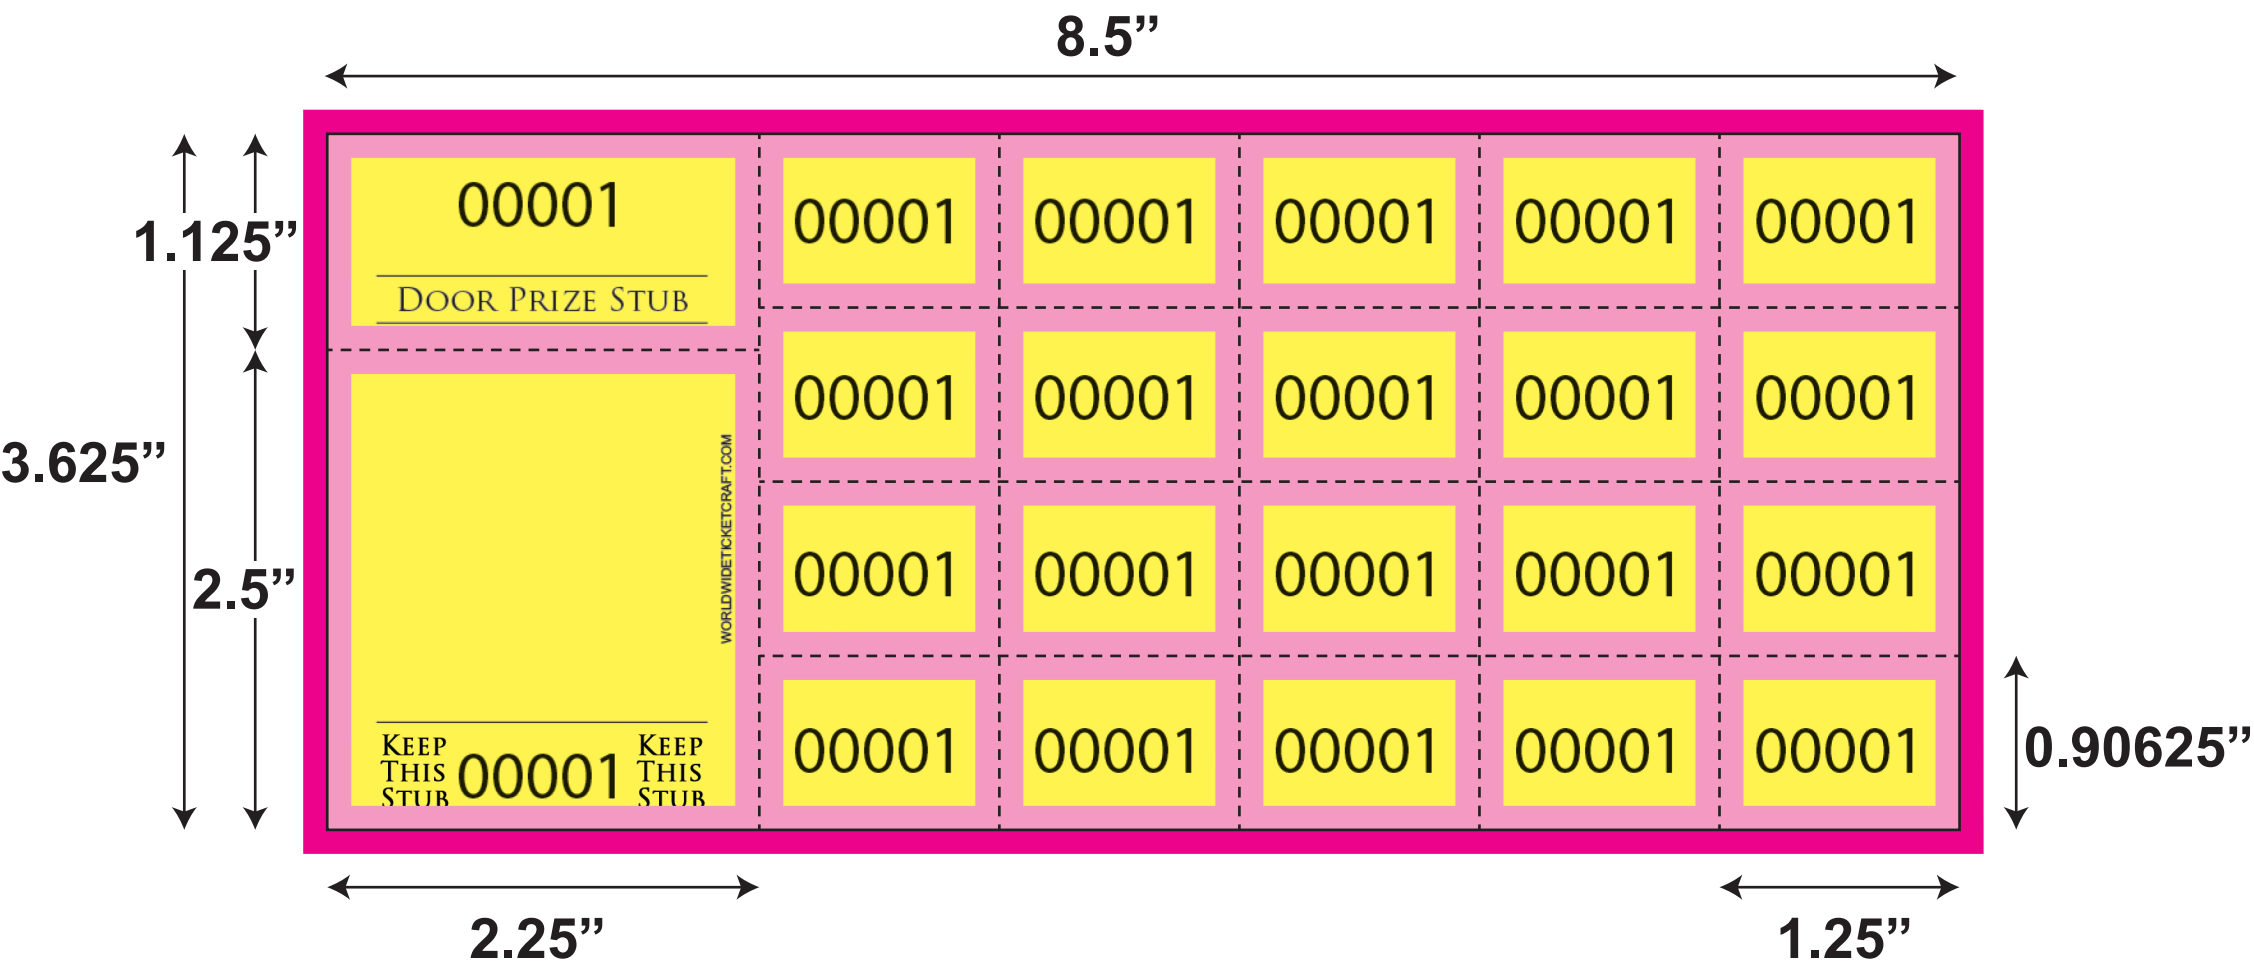

SH039

(old SH-73)

SH039
 - 3.625" x 8.5"
 - 20 tickets
 (1.25" x 0.90625")
 - 6 up

Artwork Size: 3.875" x 8.75"
 Sheet Size: 3.625" x 8.5"
 Ticket Size: 1.25" x 0.90625"

 All logos and text must be 1/8" from edges and perfs

 Include 1/8" bleed in addition to the artwork