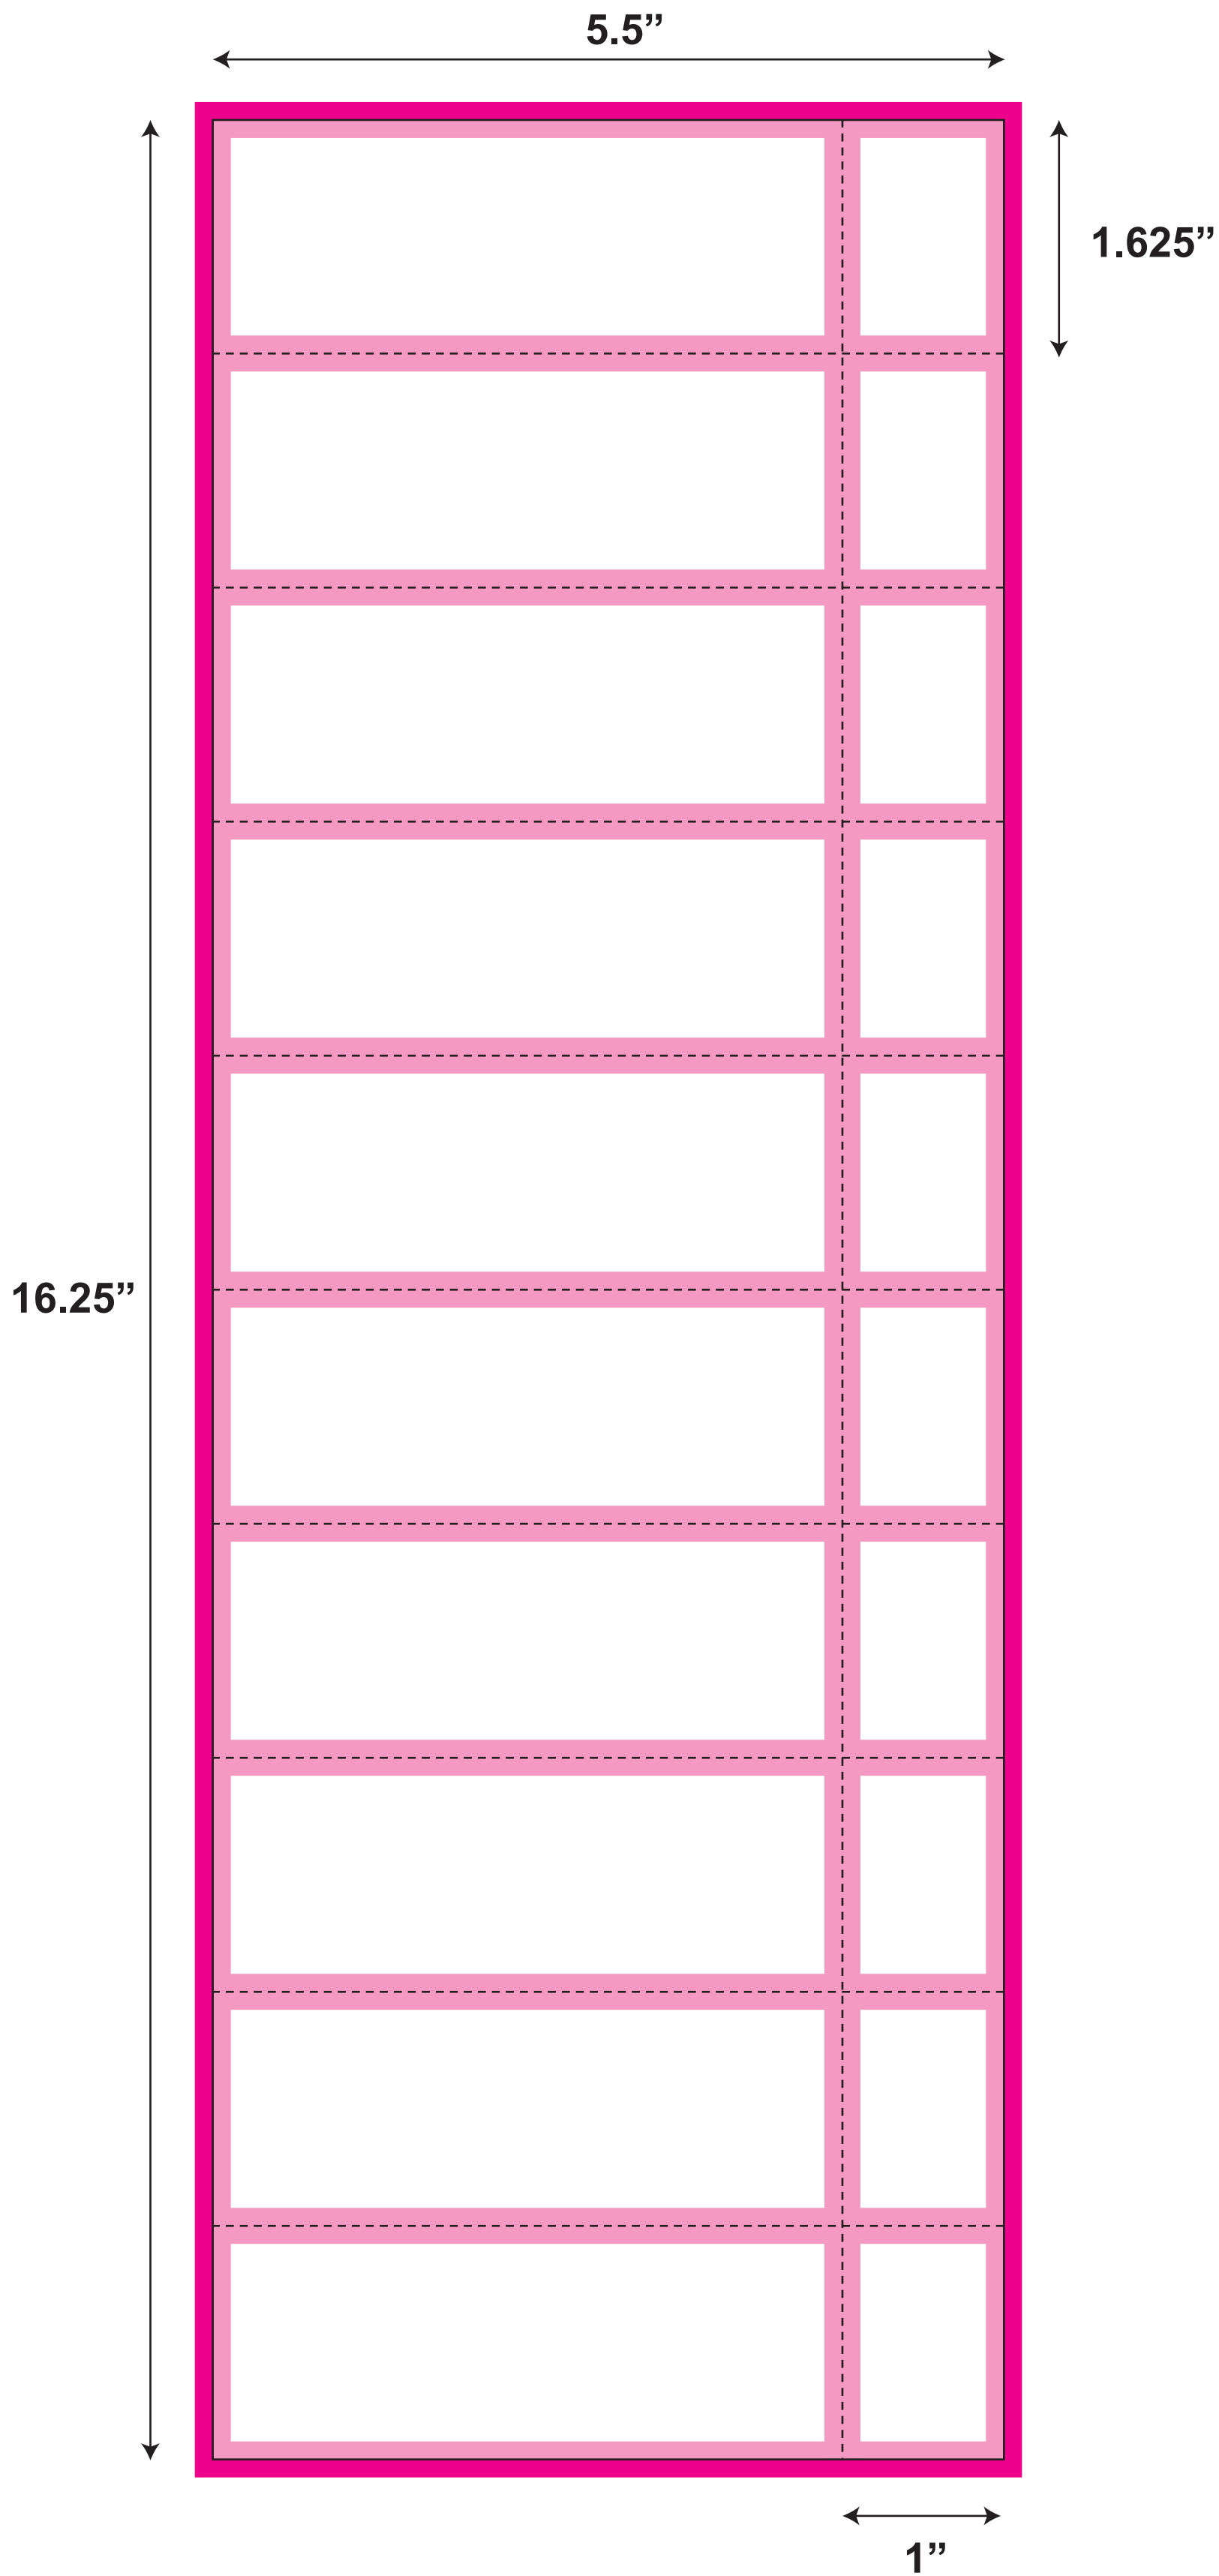

SH035

(old SH-128)

Artwork Size: 5.75" x 16.50"
Sheet Size: 5.5" x 16.25"
Ticket Size: 5.5" x 1.625"

-  All logos and text must be 1/8" from edges and perms
-  Include 1/8" bleed in addition to the artwork

SH035
- 5.5" x 16.25"
- 10 tickets (5.5" x 1.625")
- Stub perf at 1"
- 2 up with .25" vertical trimouts