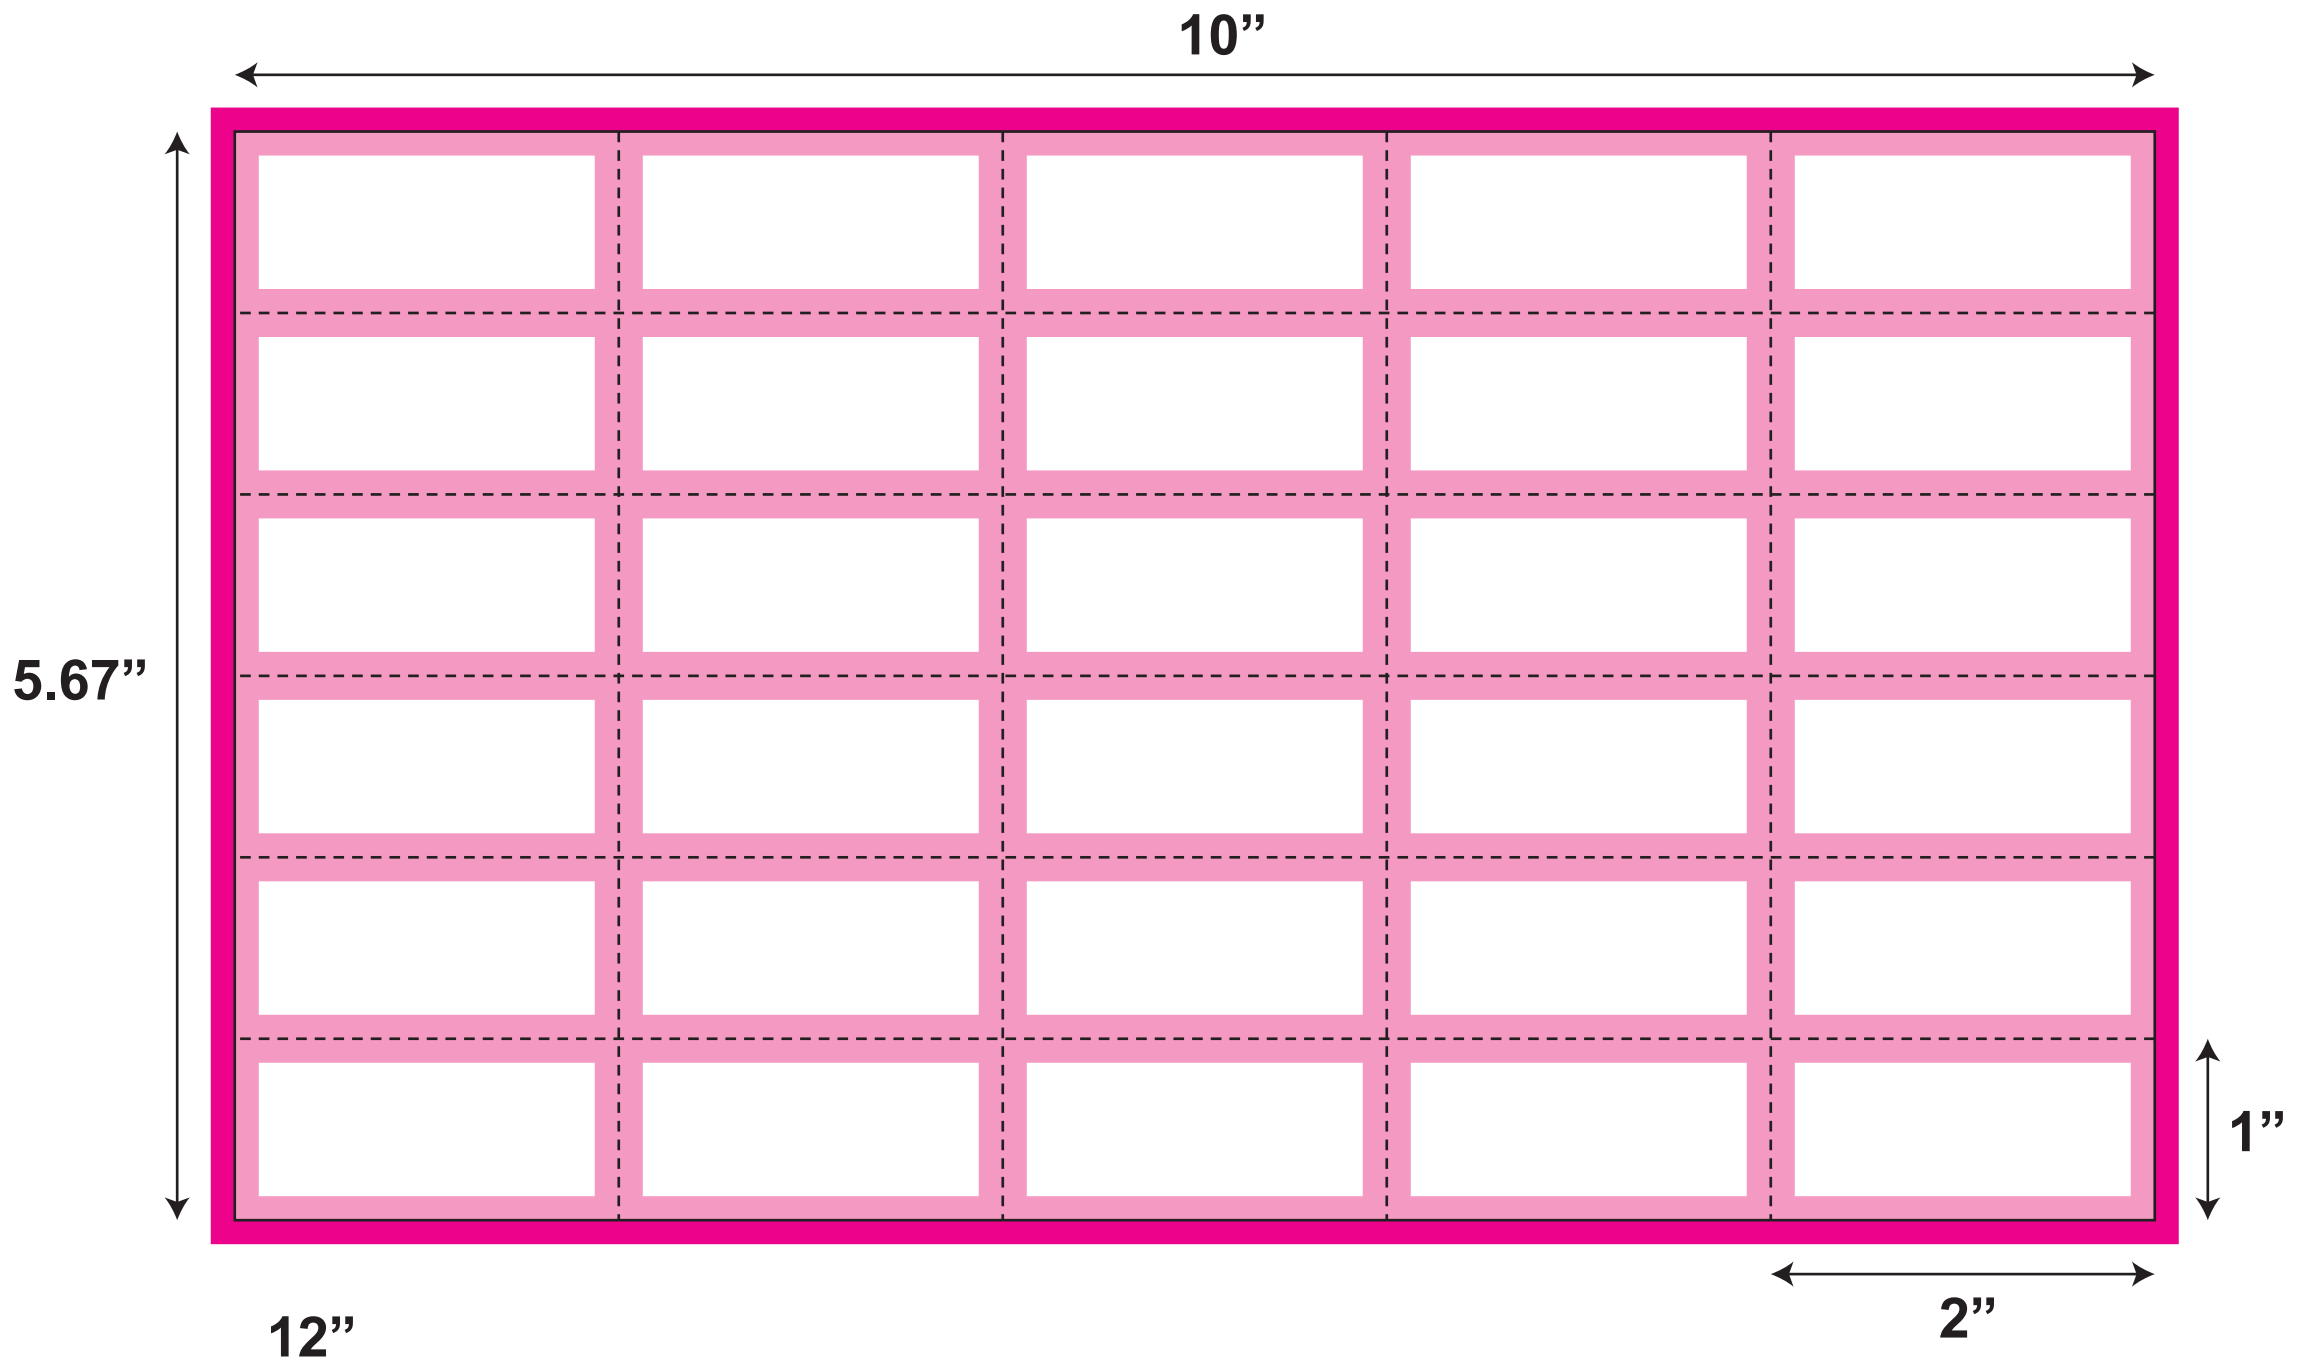

SH023

(old SH-116)

Artwork Size: 10.25" x 5.92"
Sheet Size: 10" x 5.67"
Ticket Size: 2" x 1"

-  All logos and text must be 1/8" from edges and perfs
-  Include 1/8" bleed in addition to the artwork

SH023

- 10" x 5.67"
- 30 tickets (2" x 1")
- No Stub perf
- 3 up with no trimouts