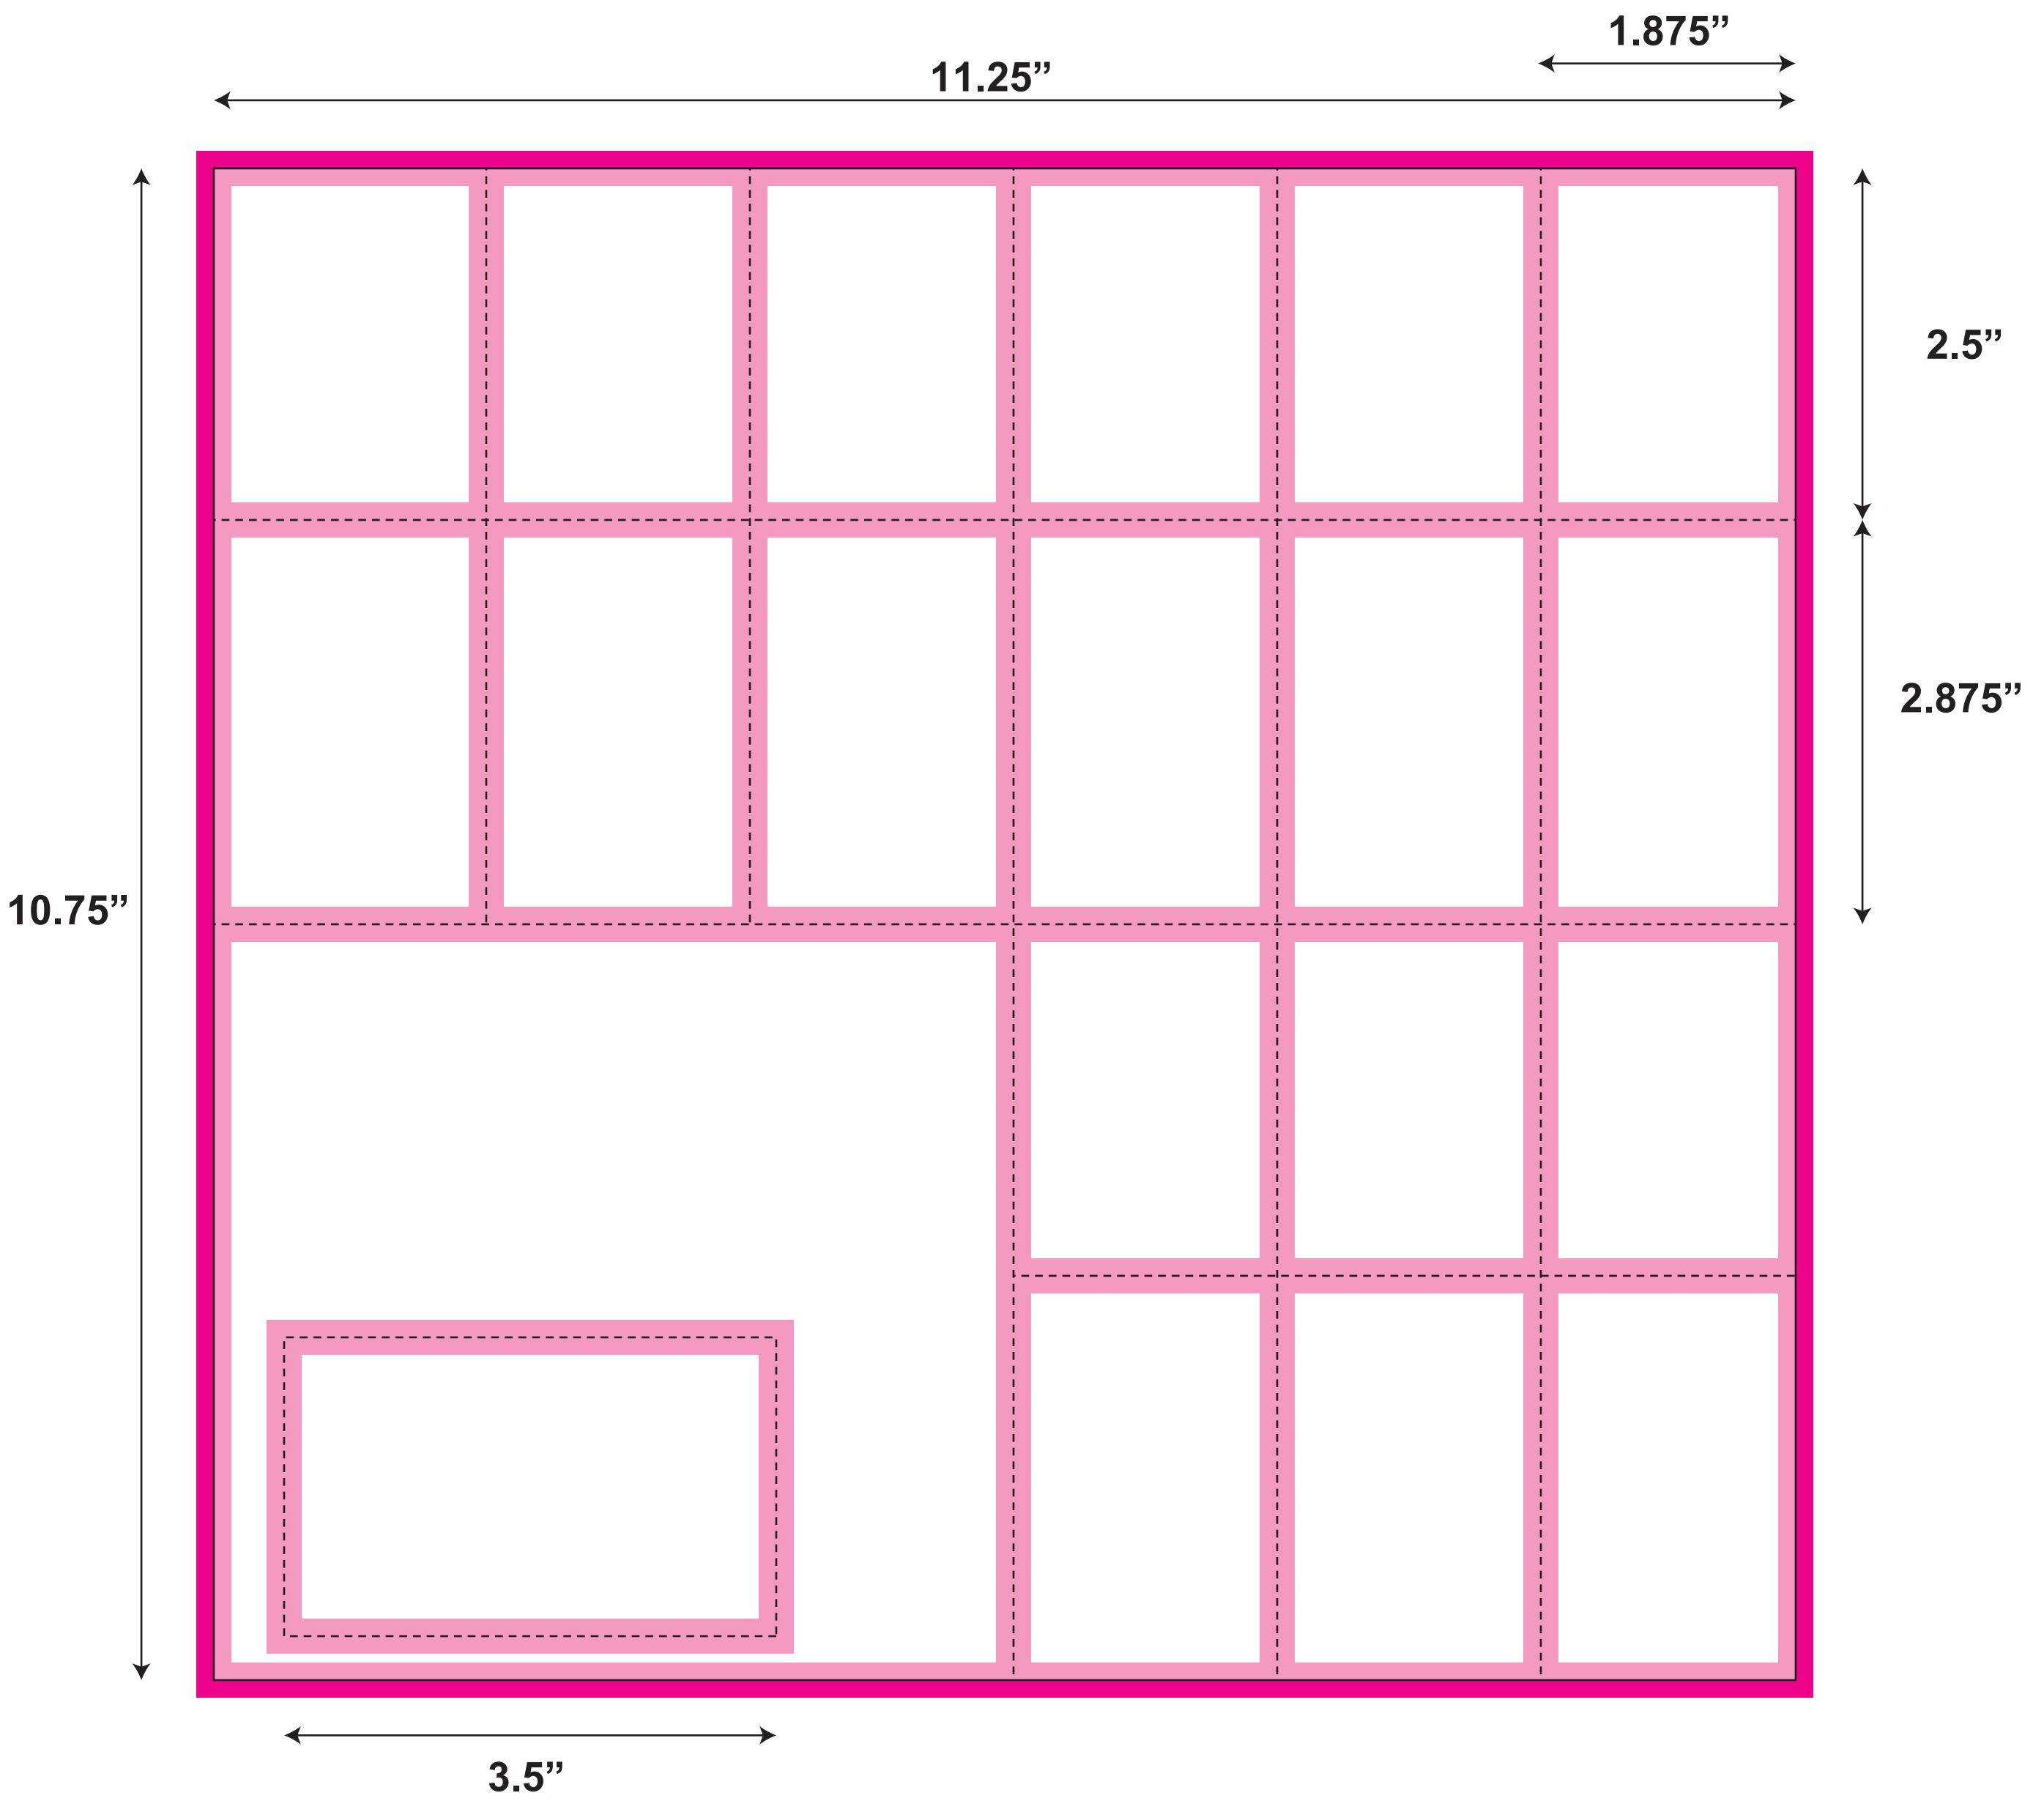

SH019

(old SH-56)

SH019
- 10.75" x 11.25"
- 9 tickets
(1.875 x 5.375)
- 1 up
- stub perf at 2.875"

Artwork Size: 11.5" x 11"
Sheet Size: 11.25" x 10.75"
Ticket Size: 1.875" x 5.375"

-  All logos and text must be 1/8" from edges and perfs
-  Include 1/8" bleed in addition to the artwork