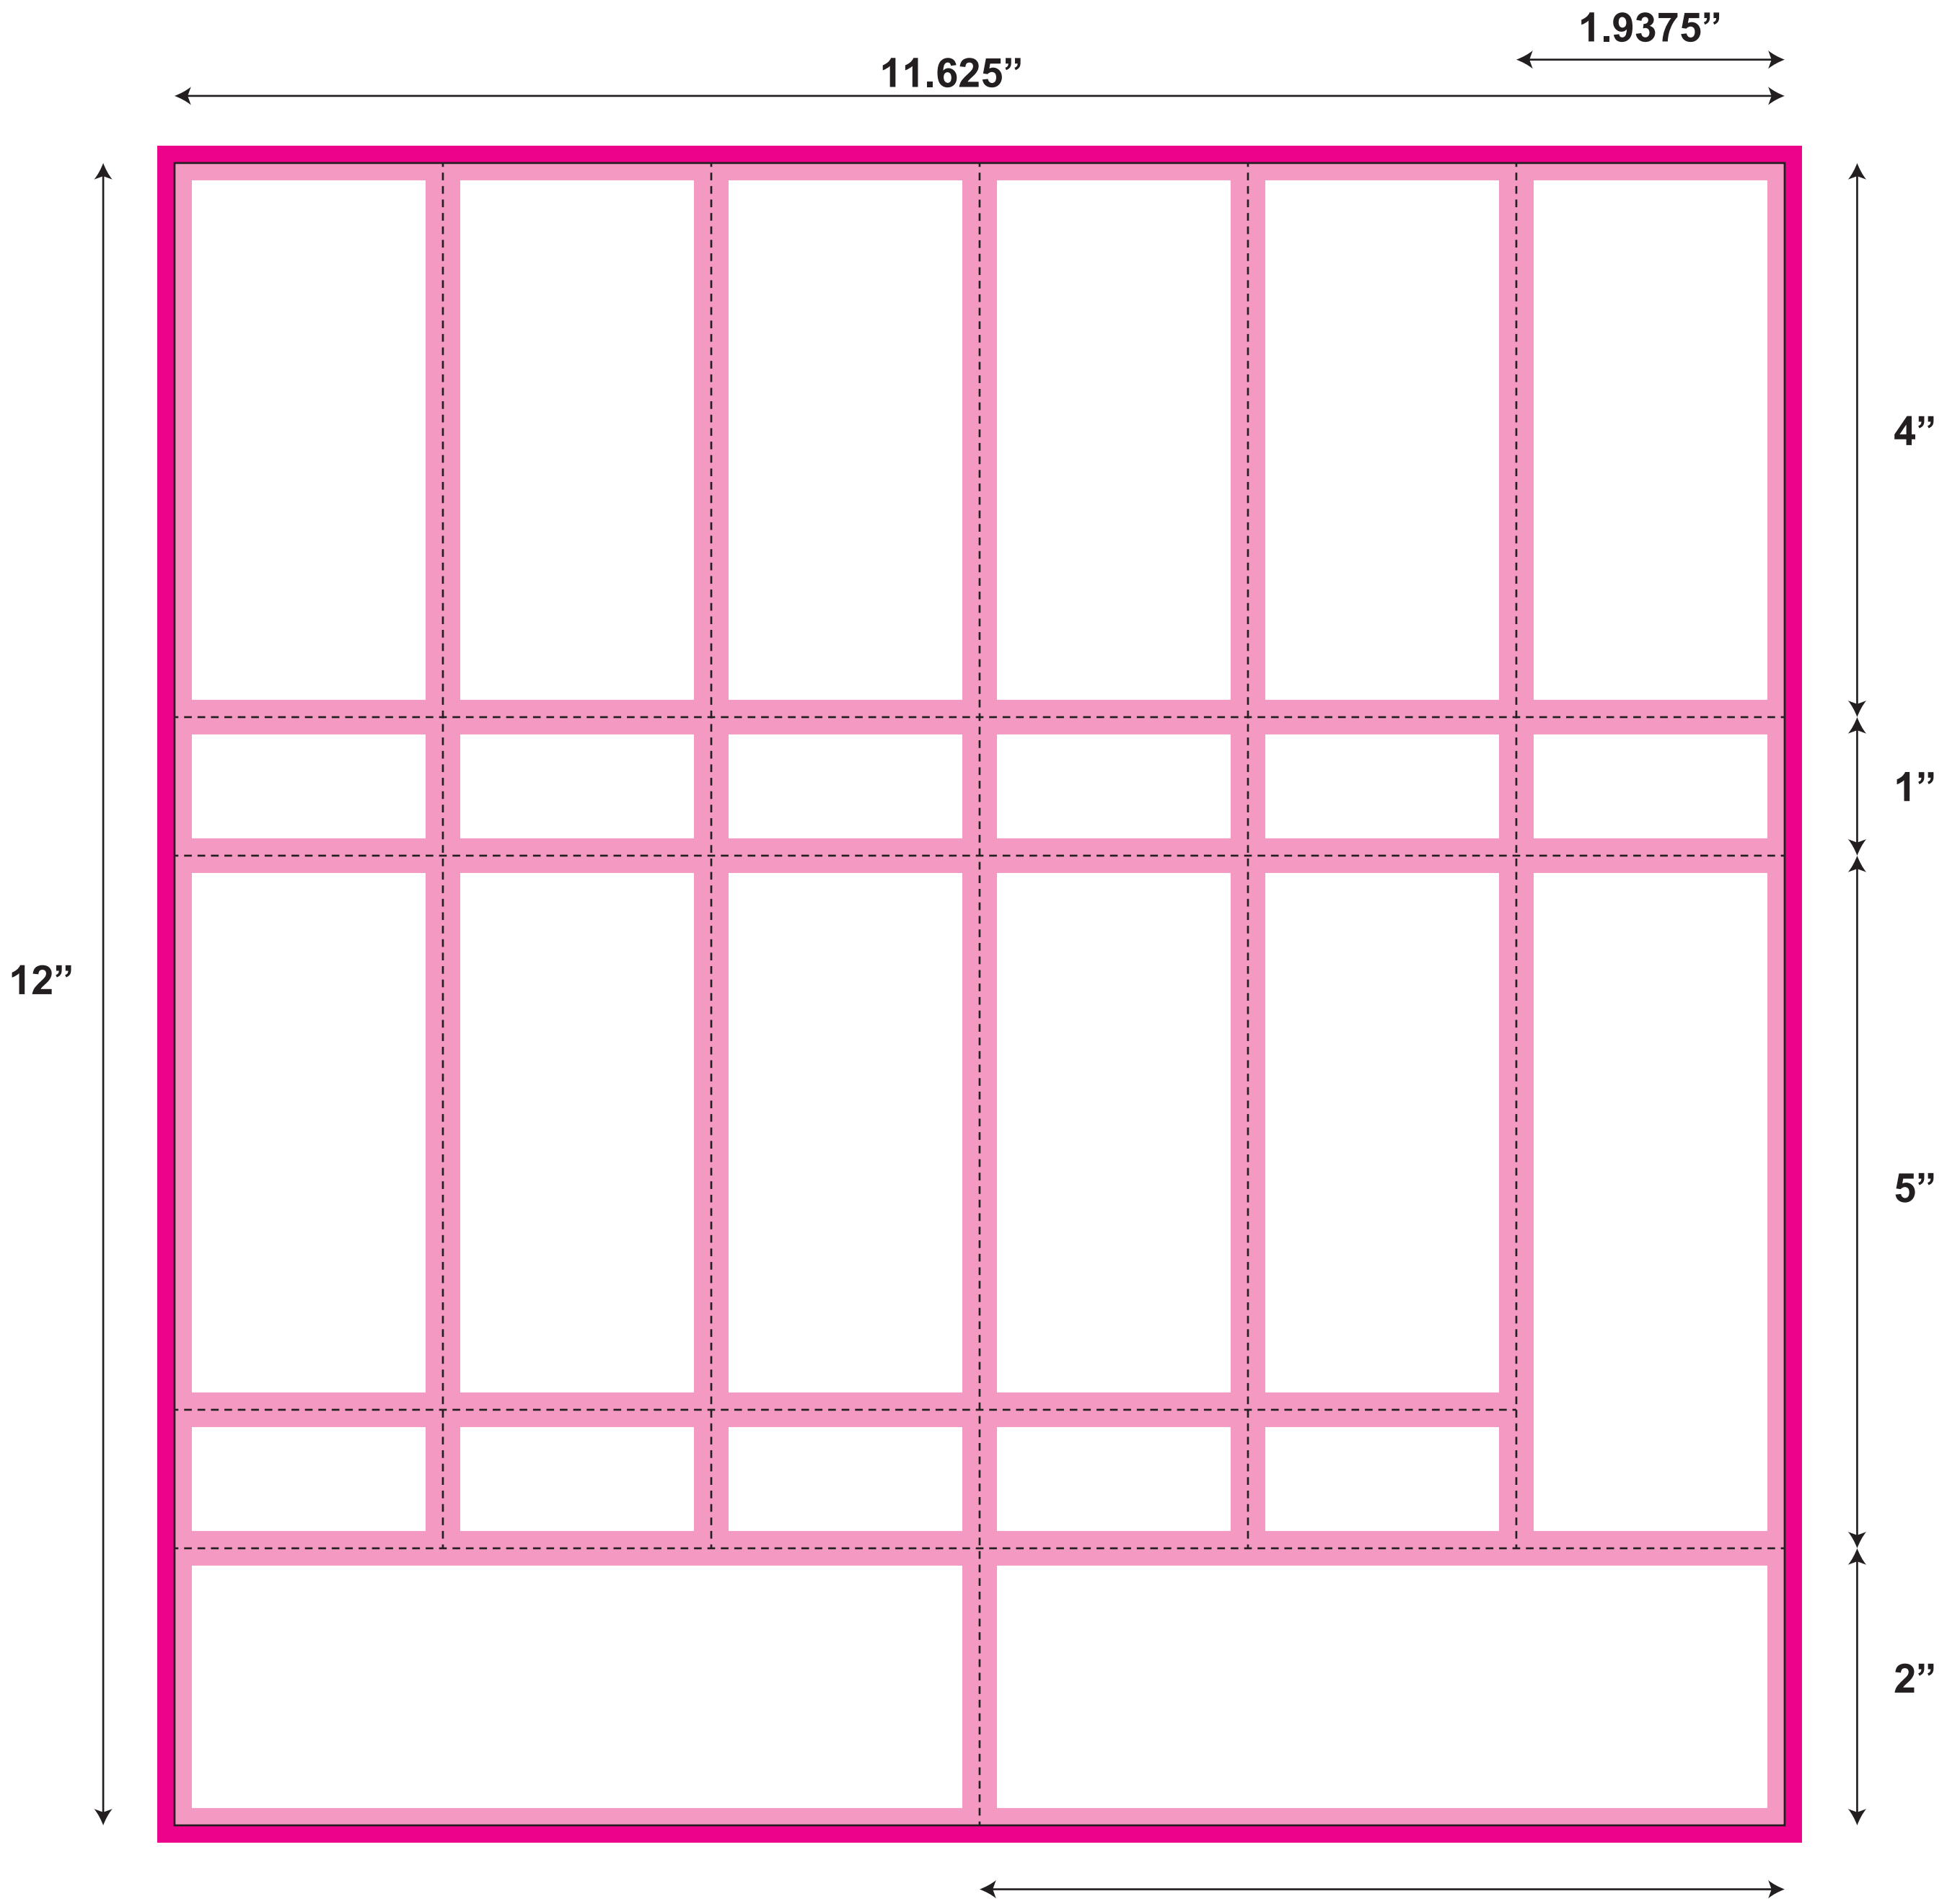

SH017

(old SH-44)

SH017
 - 11.625" x 12"
 - 11 tickets
 (1.9375 x 5)
 - Stub perf at 1"
 - 1 up

Artwork Size: 11.875" x 12.25"
 Sheet Size: 11.625" x 12"
 Ticket Size: 1.9375" x 5"

- All logos and text must be 1/8" from edges and perfs
- Include 1/8" bleed in addition to the artwork