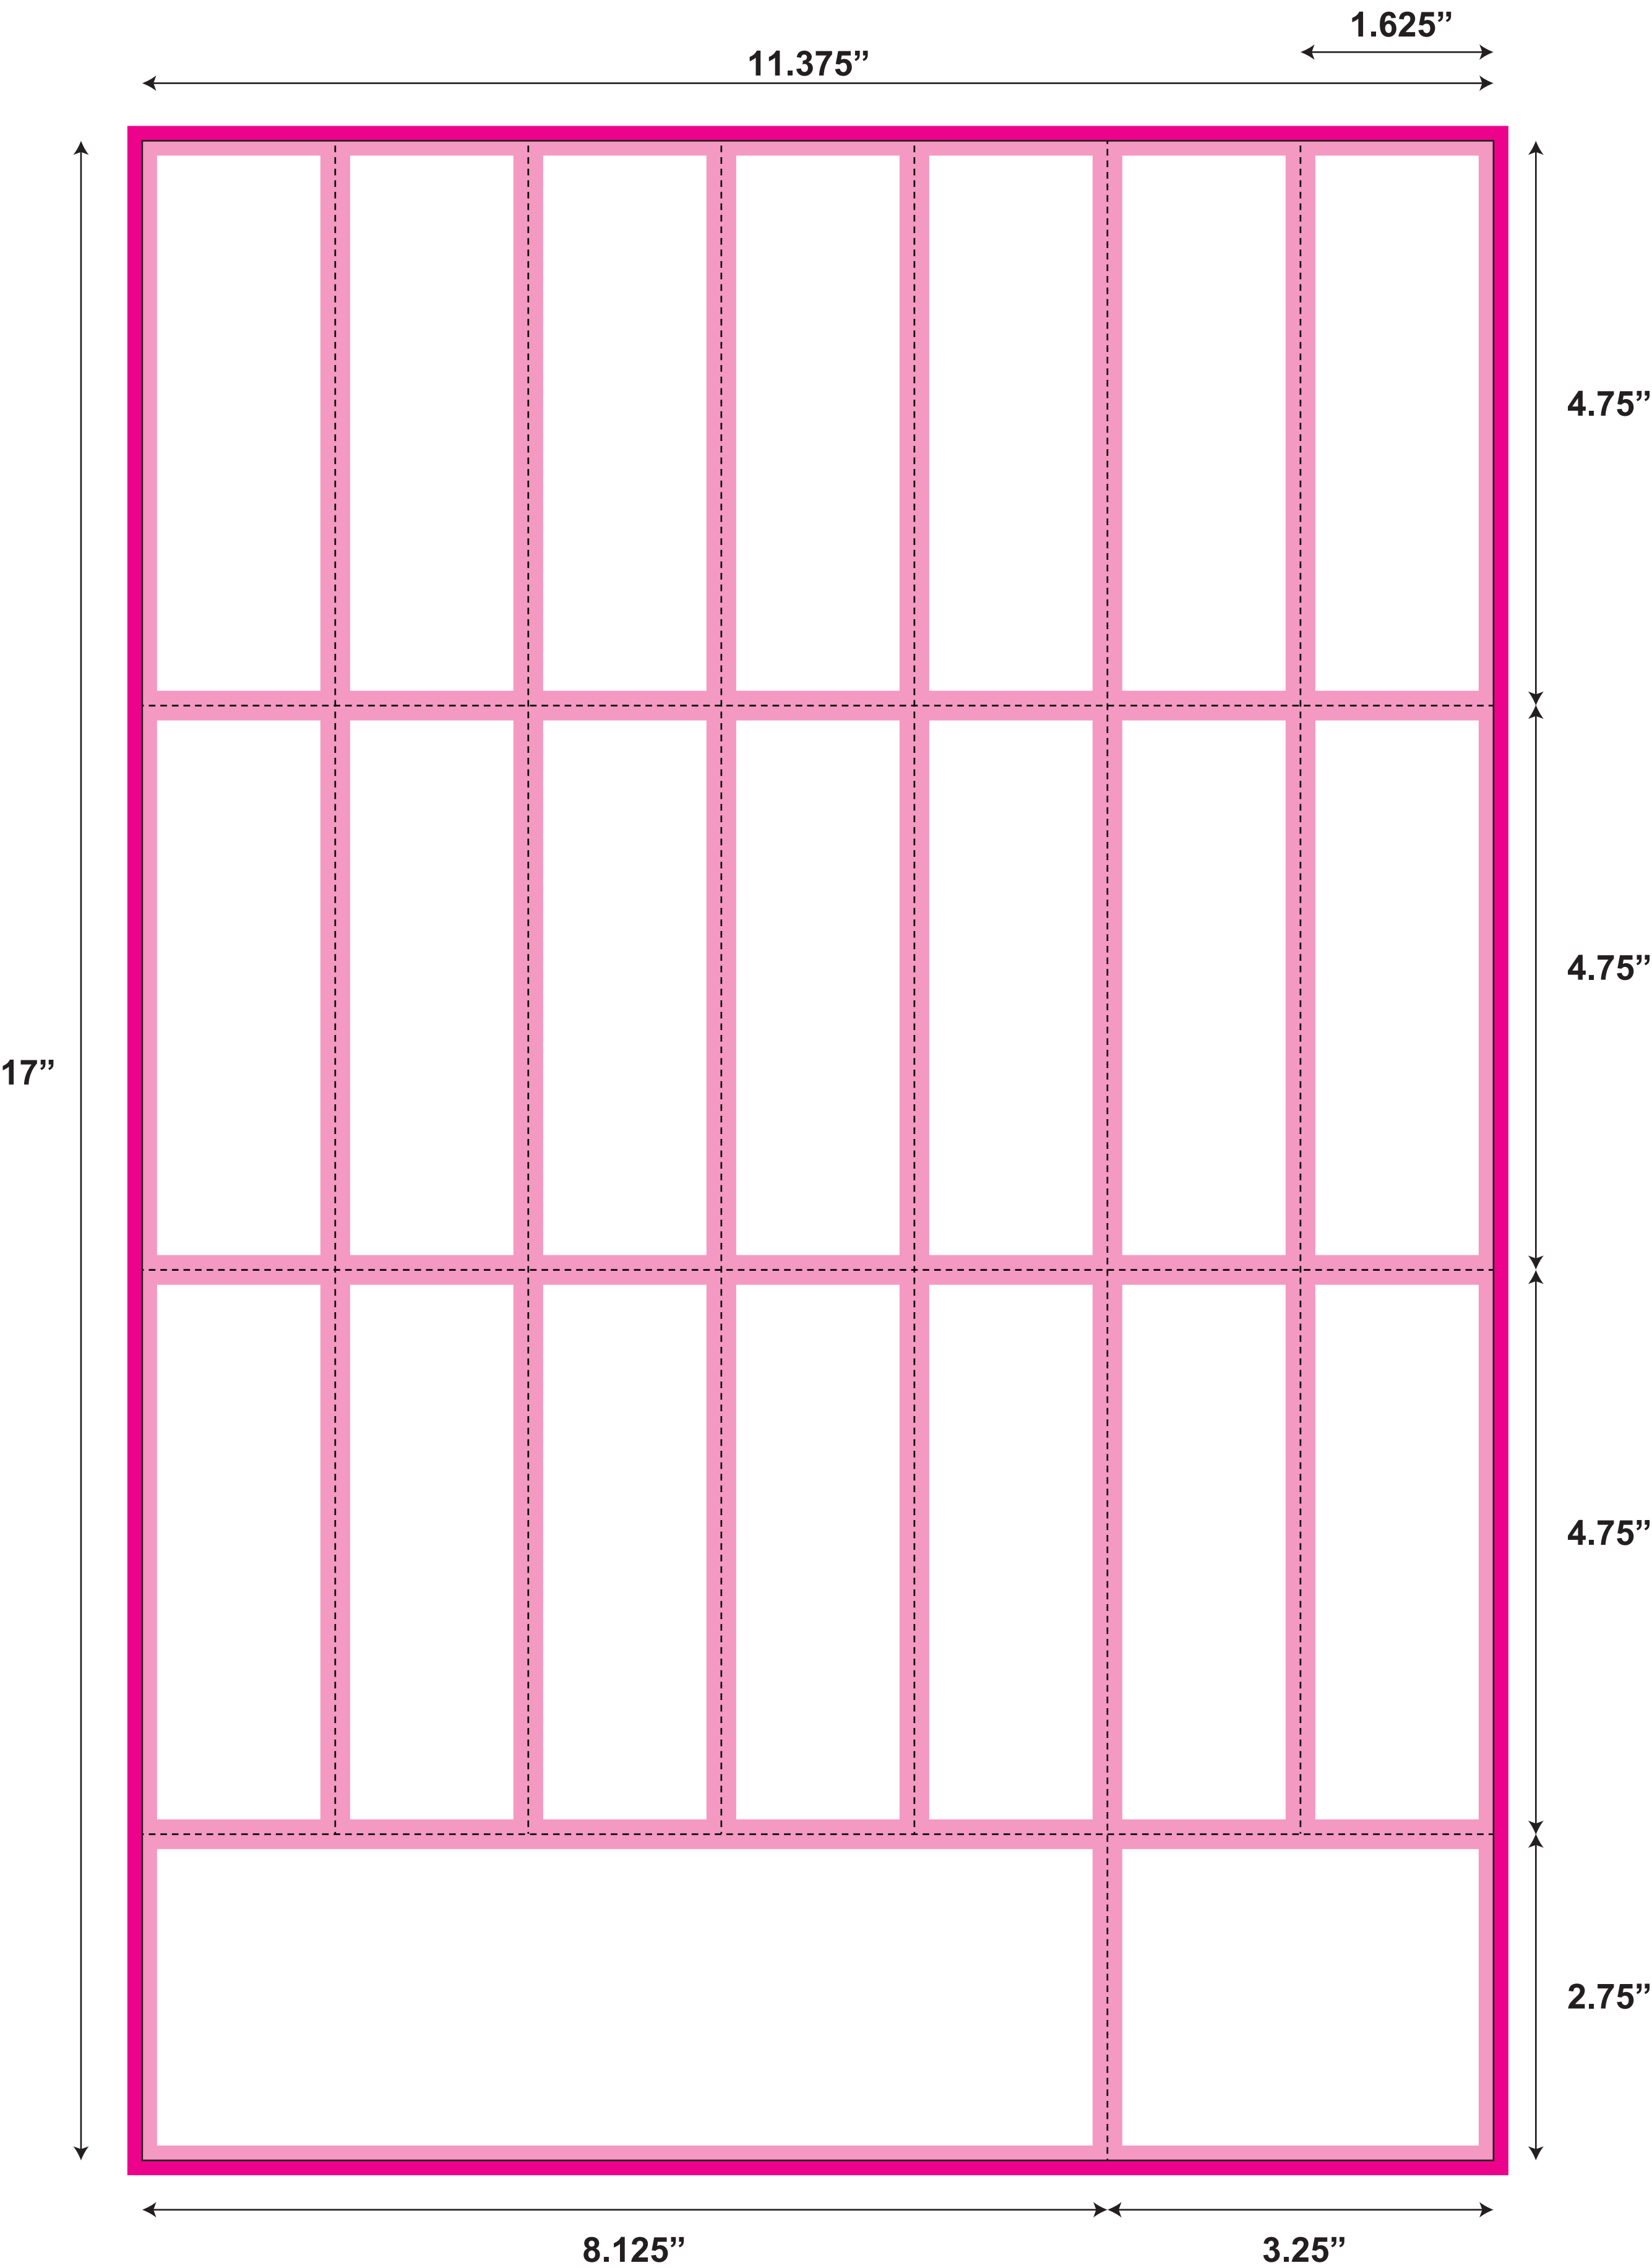

SH016

(old SH-41)

SH016
- 11.375" x 17"
- 21 tickets
(1.625 x 4.75)
- 1 up

Artwork Size: 11.625" x 17.25"
Sheet Size: 11.375" x 17"
Ticket Size: 1.625" x 4.75"

-  All logos and text must be 1/8" from edges and perfs
-  Include 1/8" bleed in addition to the artwork