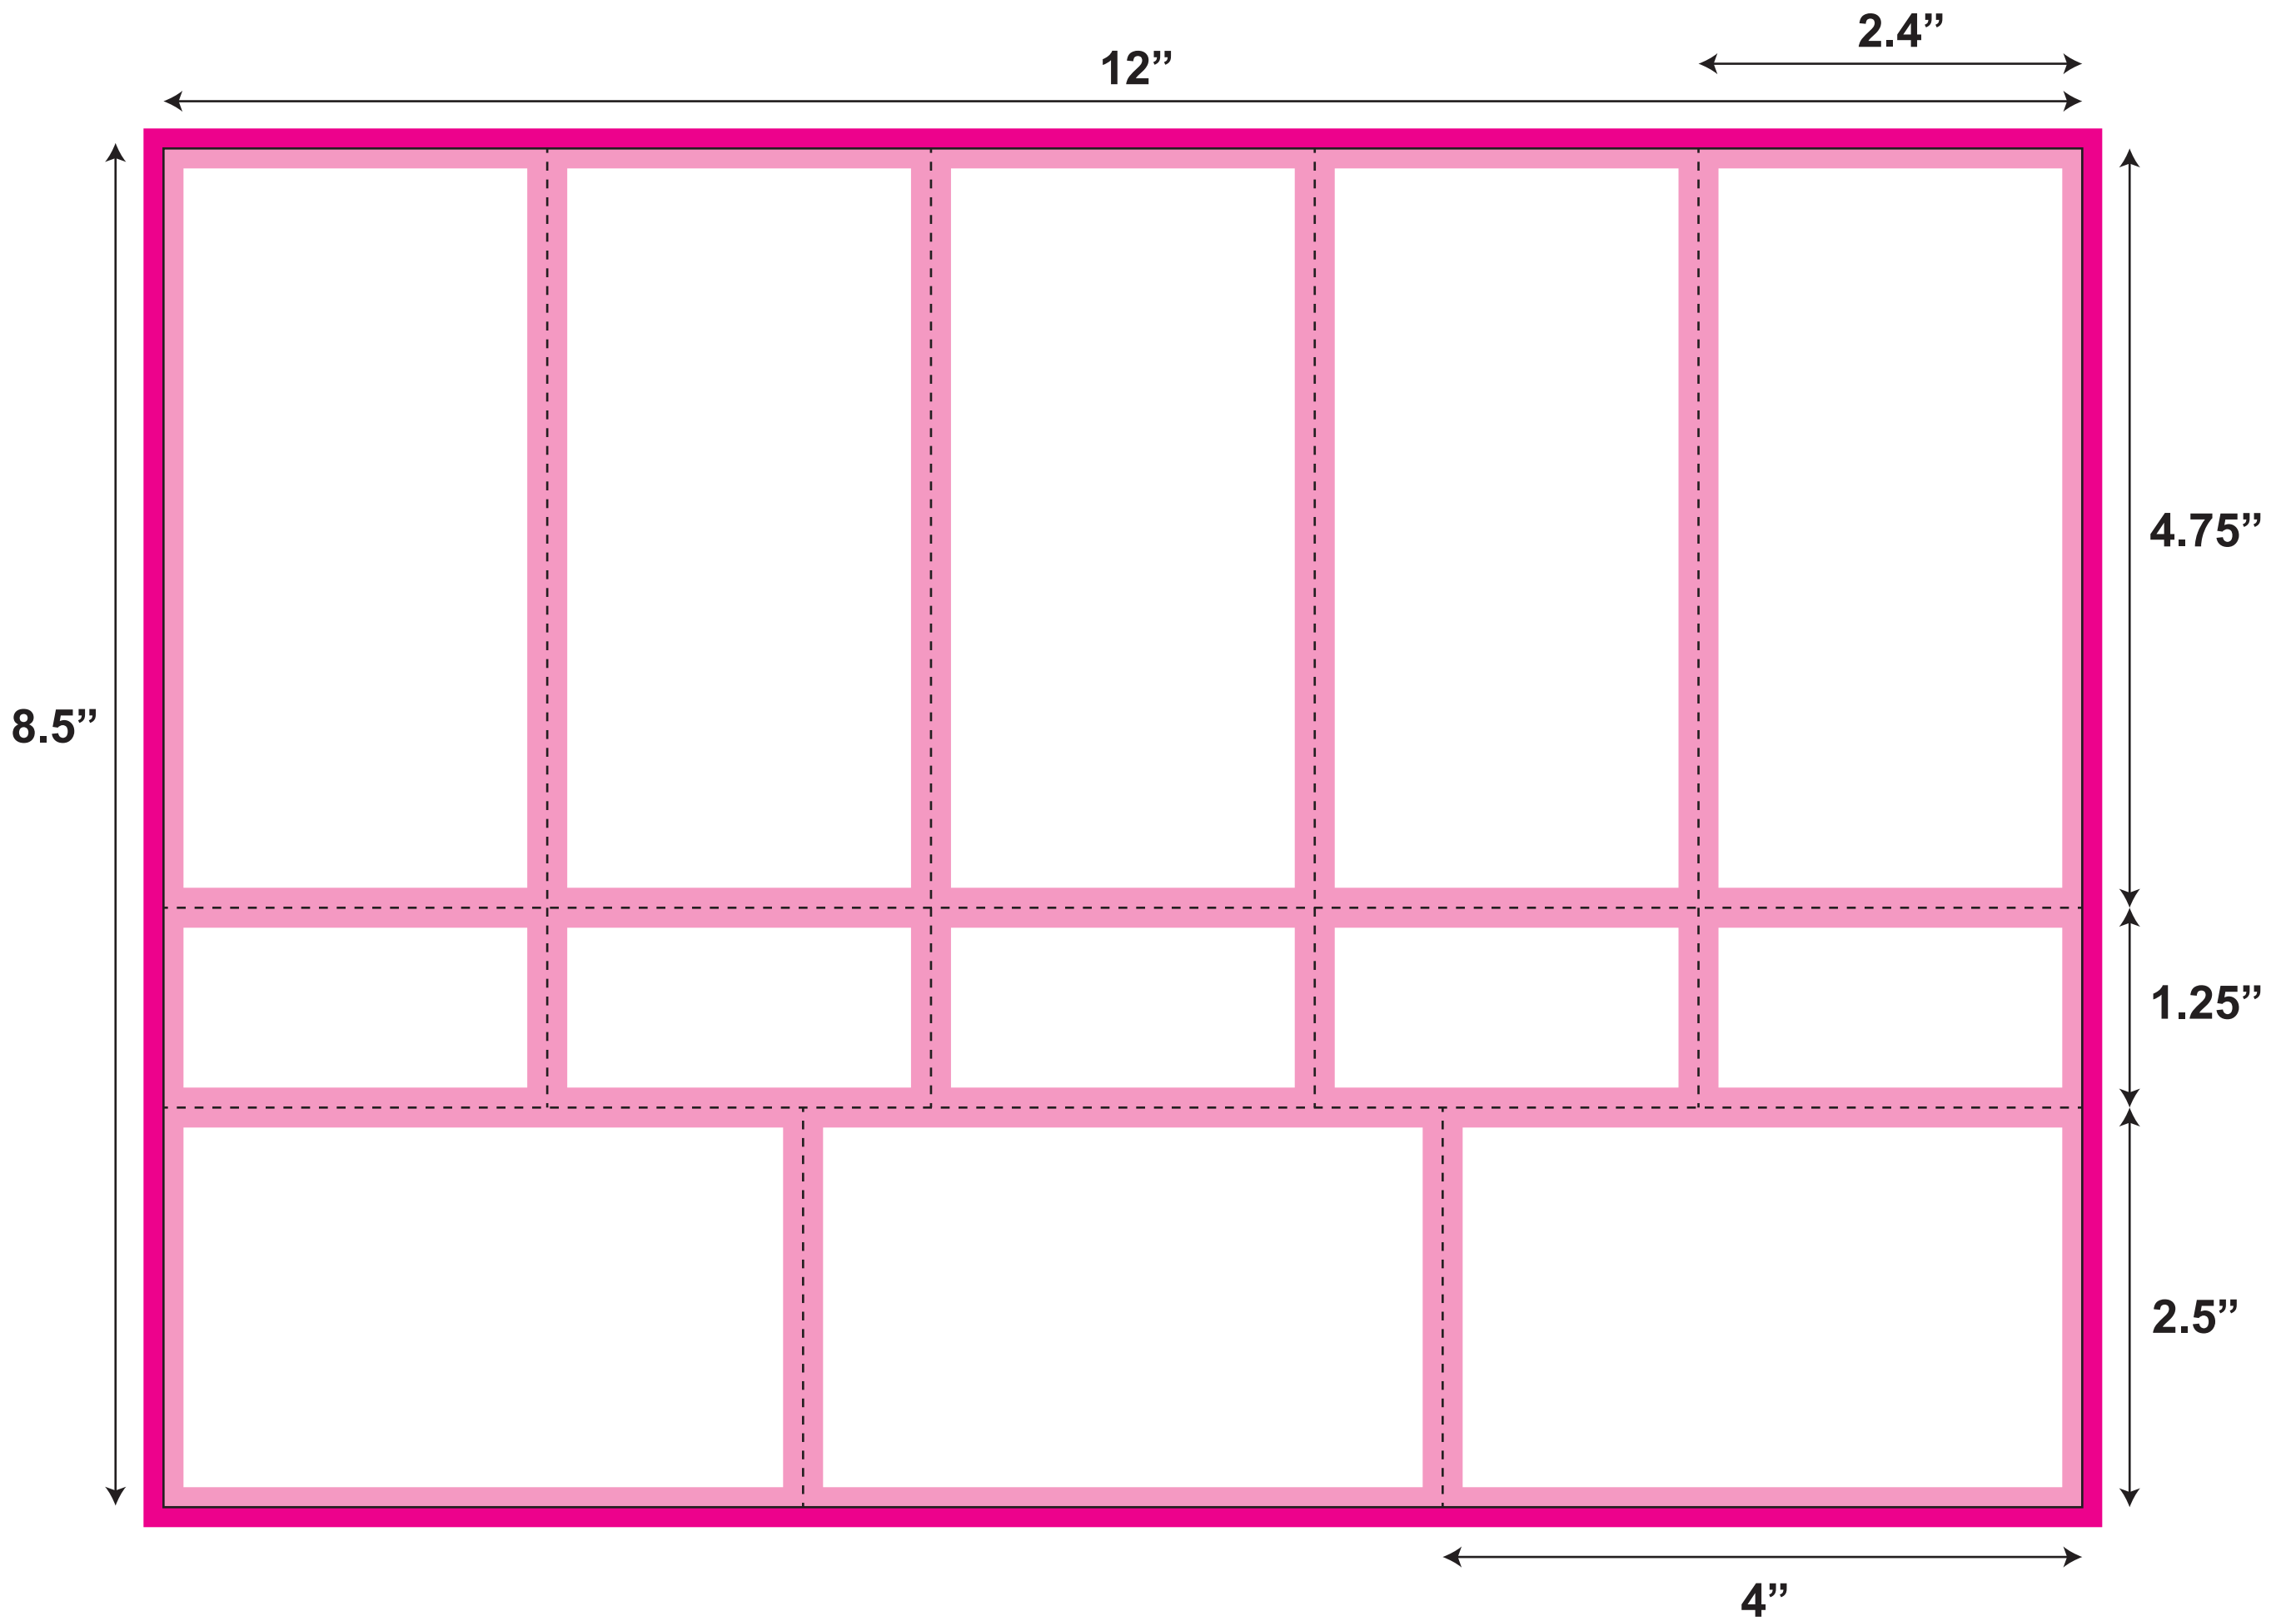

SH013

(old SH-37)

Artwork Size: 12.25" x 8.75"
Sheet Size: 12" x 8.5"
Ticket Size: 2.4" x 6"

-  All logos and text must be 1/8" from edges and perfs
-  Include 1/8" bleed in addition to the artwork

SH013
- 8.5" x 12"
- 5 tickets (2.4 x 6)
- Stub perf at 1.25"
- 2 up with .25" trimouts