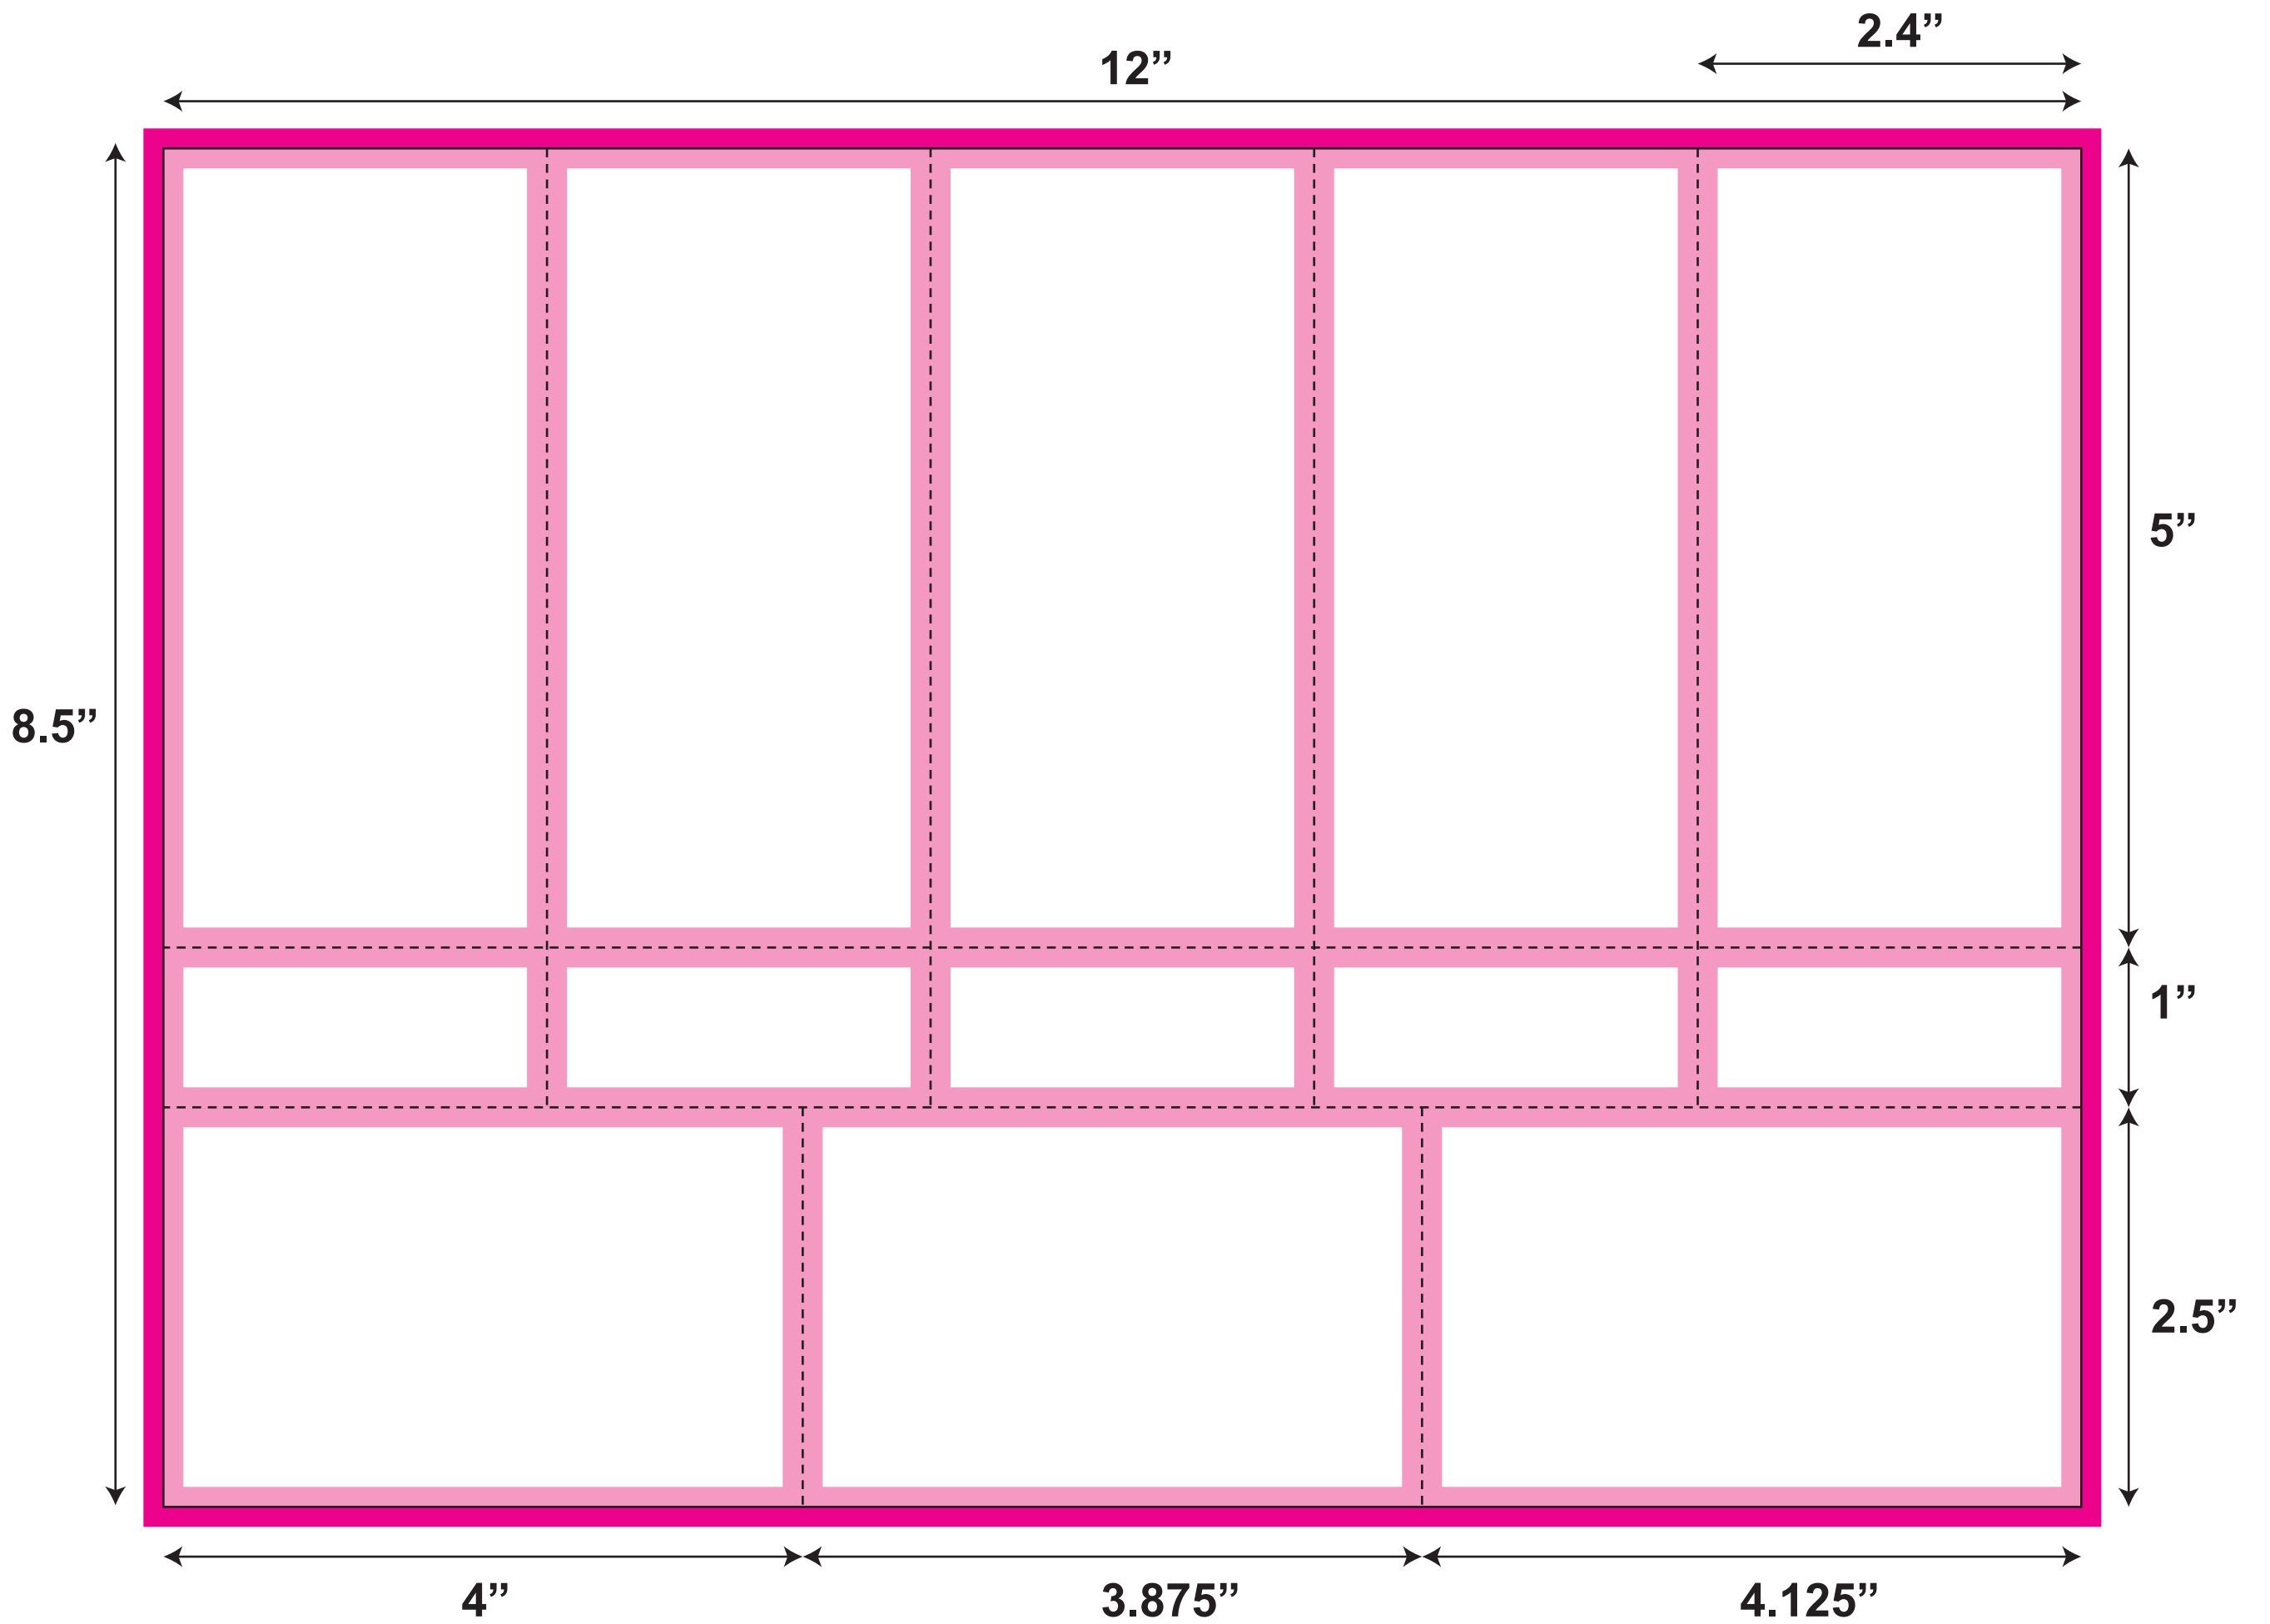

SH011

(old SH-28)

Artwork Size: 12.25" x 8.75"
Sheet Size: 12" x 8.5"
Ticket Size: 2.4" x 6"

-  All logos and text must be 1/8" from edges and perfs
-  Include 1/8" bleed in addition to the artwork

SH011
- 8.5" x 12"
- 5 tickets (2.4 x 6)
- Stub perf at 1"
- 2 up with .75"
trimouts