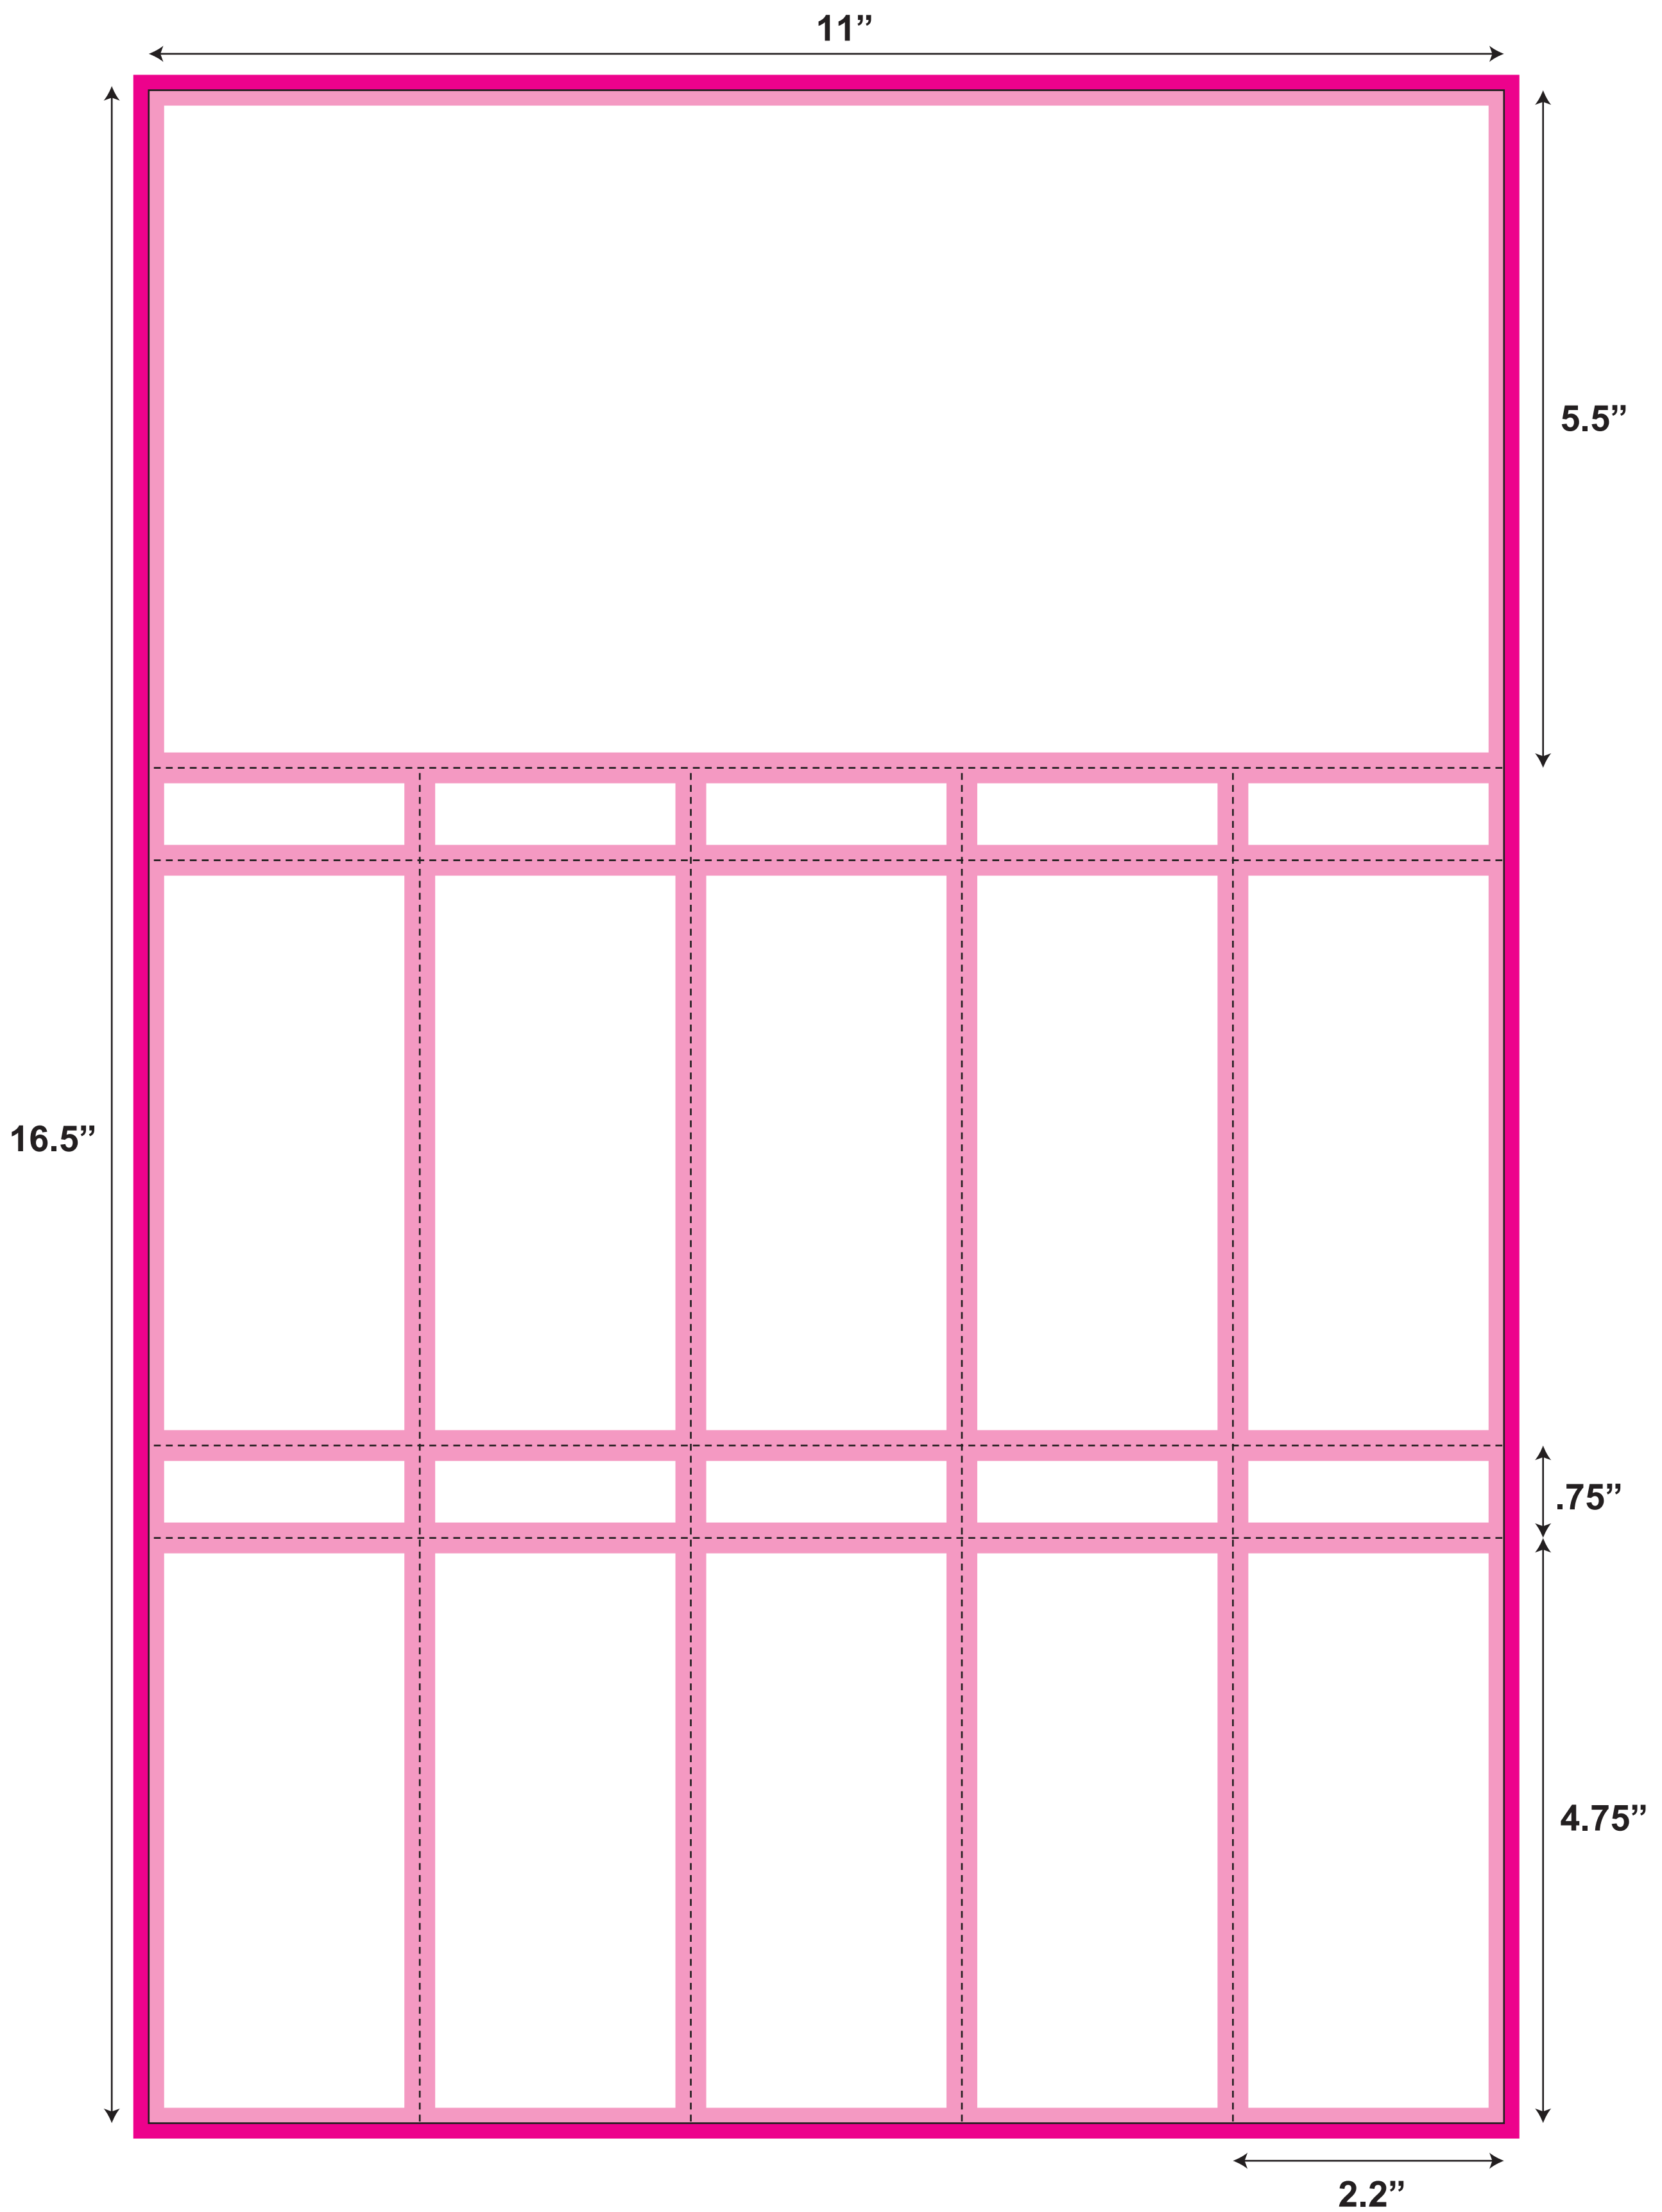

# SH008

(old SH-14)

Artwork Size: 11.25" x 16.75"  
Sheet Size: 11" x 16.5"  
Ticket Size: 2.2" x 5.5"

-  All logos and text must be 1/8" from edges and perms
-  Include 1/8" bleed in addition to the artwork

## SH008

- 11" x 16.5"
- 10 tickets (2.2" x 5.5")
- .75" Stub perf
- 1 up with no trimouts