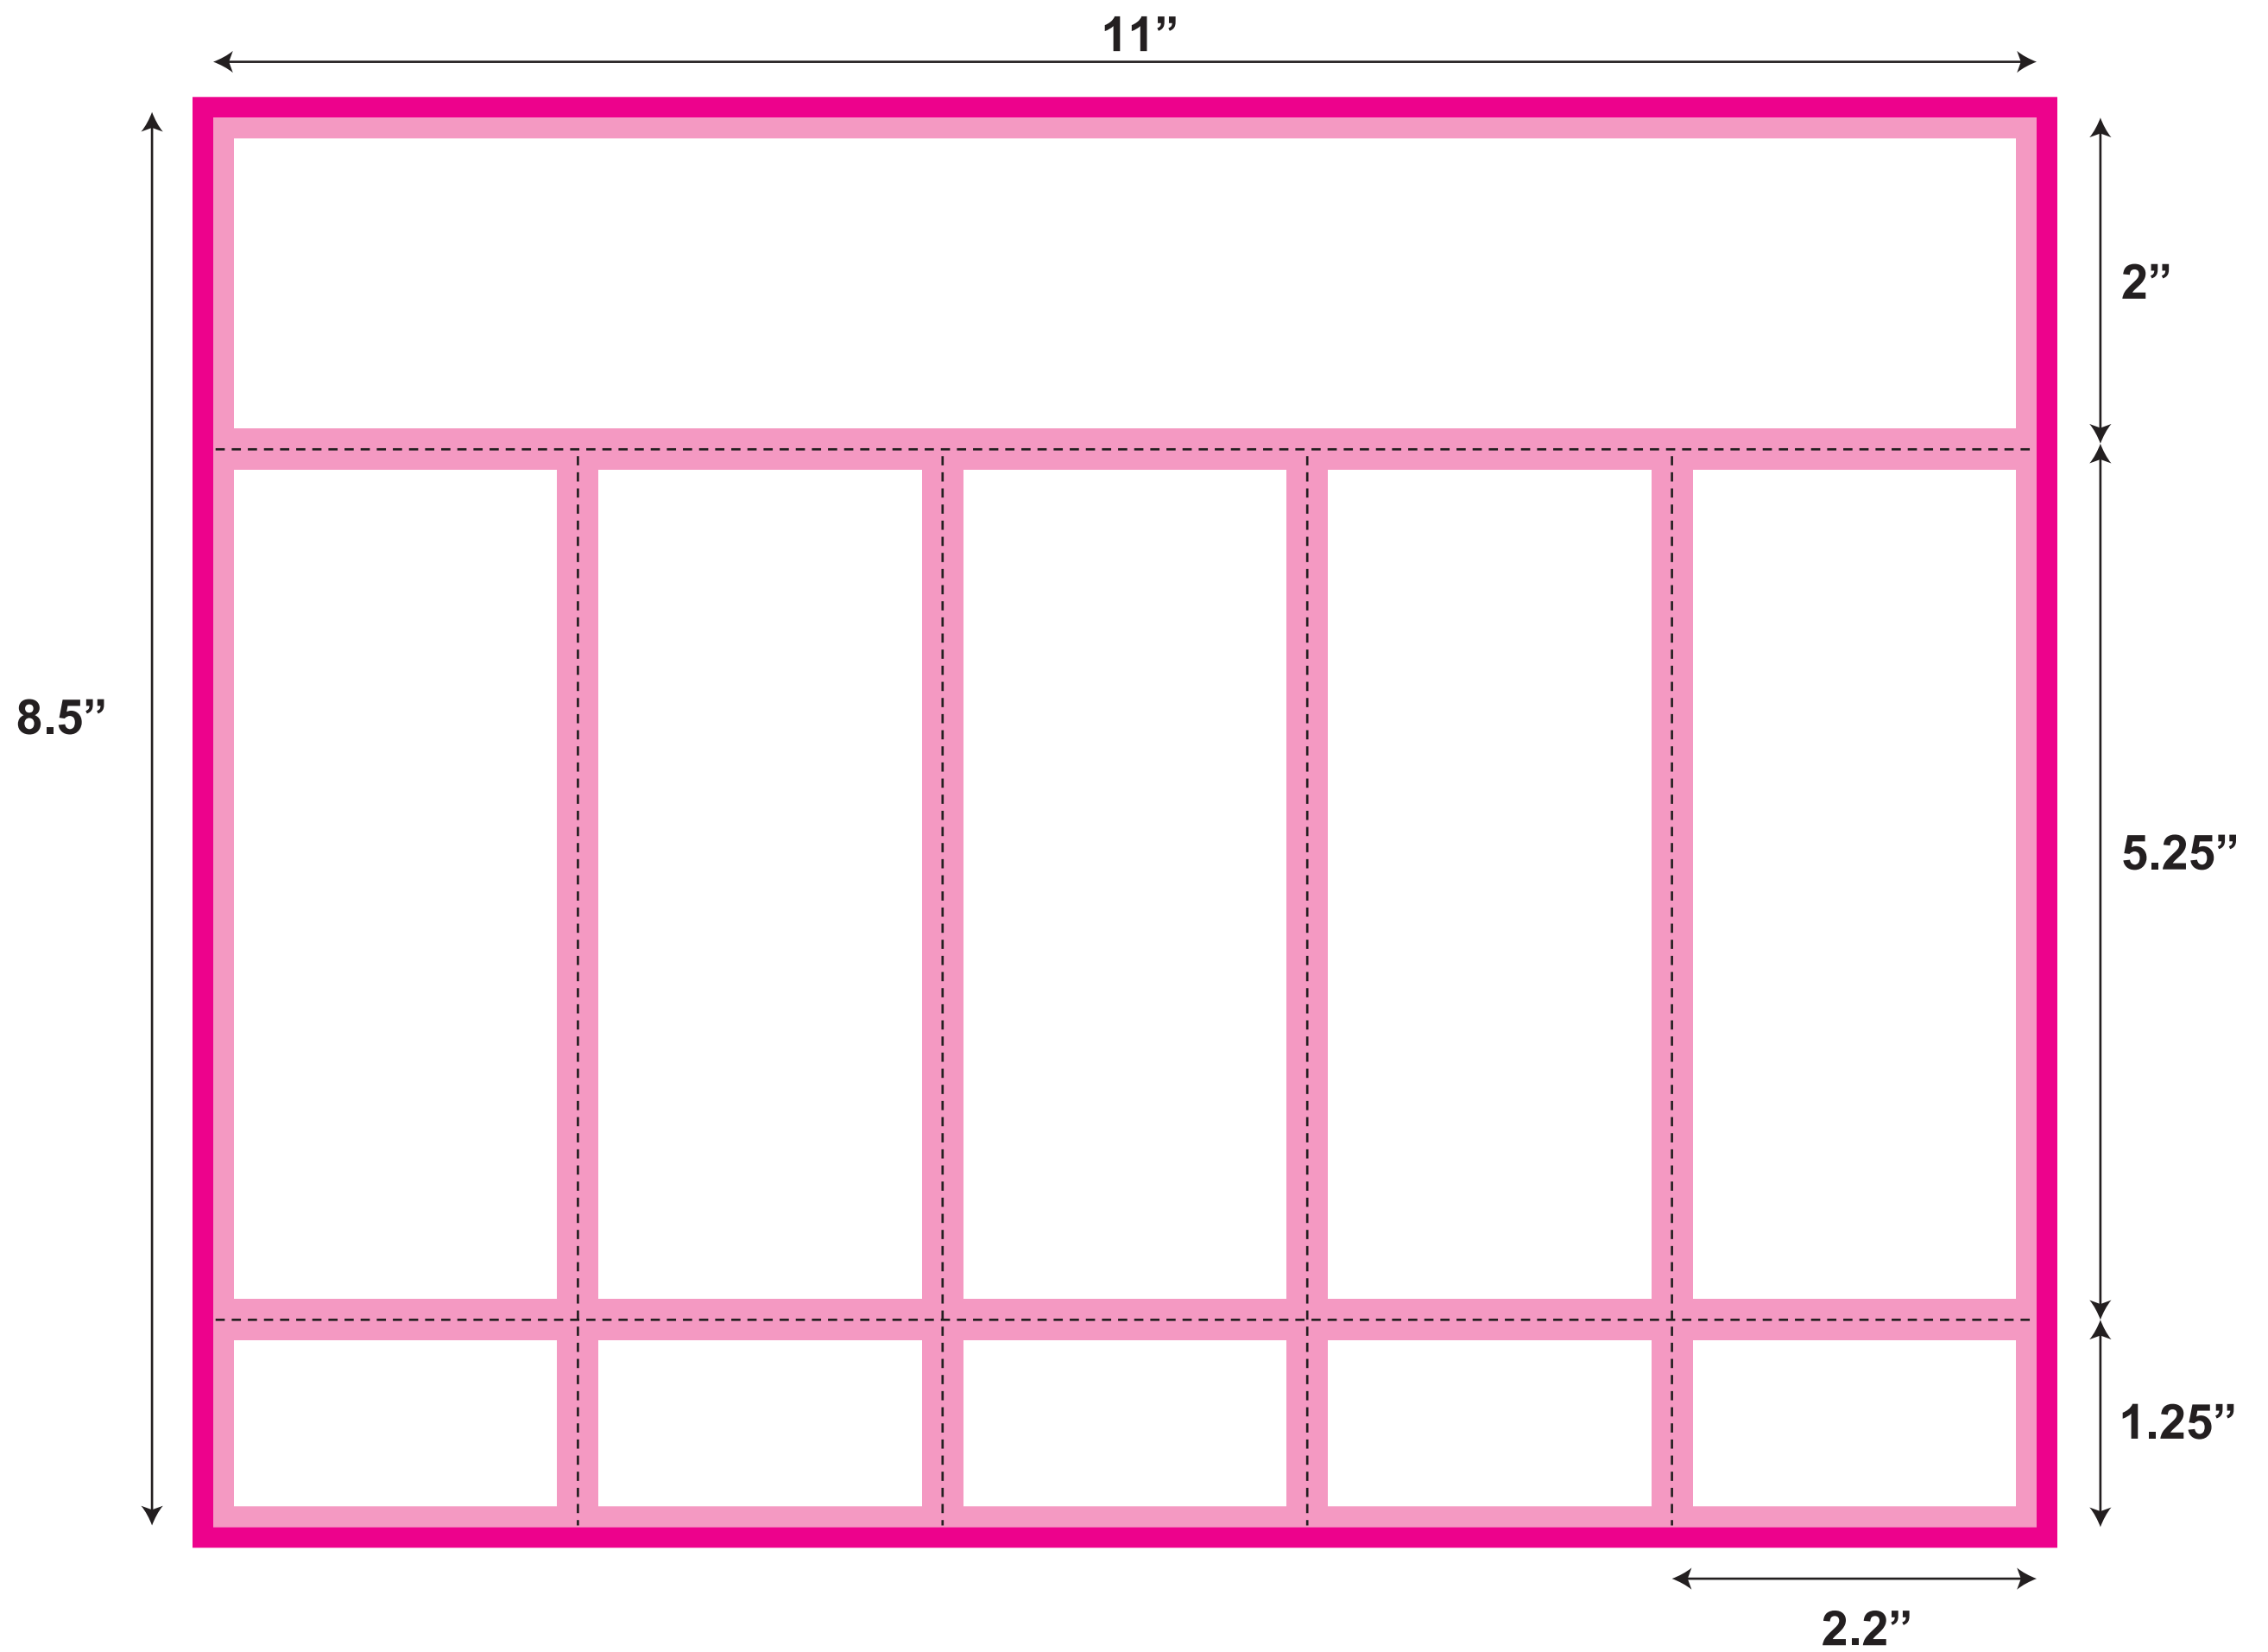

# SH006

(old SH-12)

Artwork Size: 11.25" x 8.75"  
Sheet Size: 11" x 8.5"  
Ticket Size: 2.2" x 6.5"

-  All logos and text must be 1/8" from edges and perfs
-  Include 1/8" bleed in addition to the artwork

**SH006**  
- 8.5" x 11"  
- 5 tickets (2.2 x 6.5)  
- Stub perf at 1.25"  
- 2 up with .125" horizontal trimouts