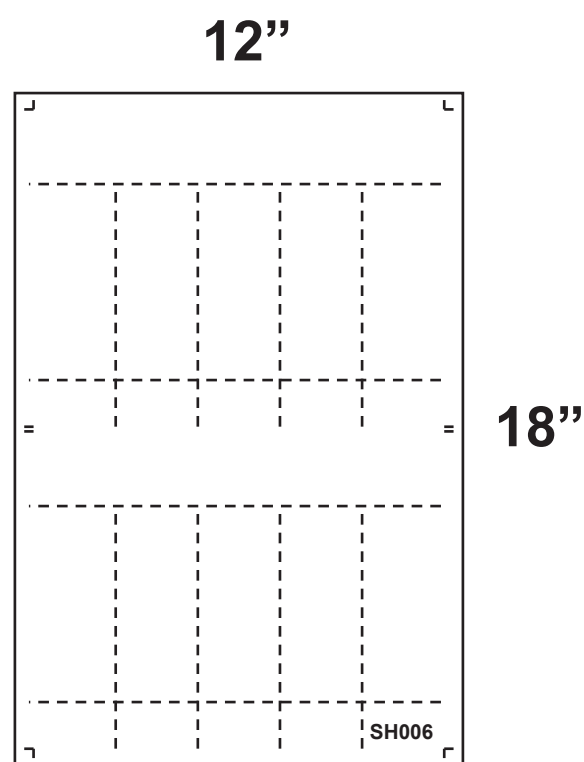

# SH006

(old SH-12)

Artwork Size: 11.25" x 8.75"  
Sheet Size: 11" x 8.5"  
Ticket Size: 2.2" x 6.5"

-  All logos and text must be 1/8" from edges and perfs
-  Include 1/8" bleed in addition to the artwork

**SH006**  
- 8.5" x 11"  
- 5 tickets (2.2 x 6.5)  
- Stub perf at 1.25"  
- 2 up with .125" horizontal trimouts