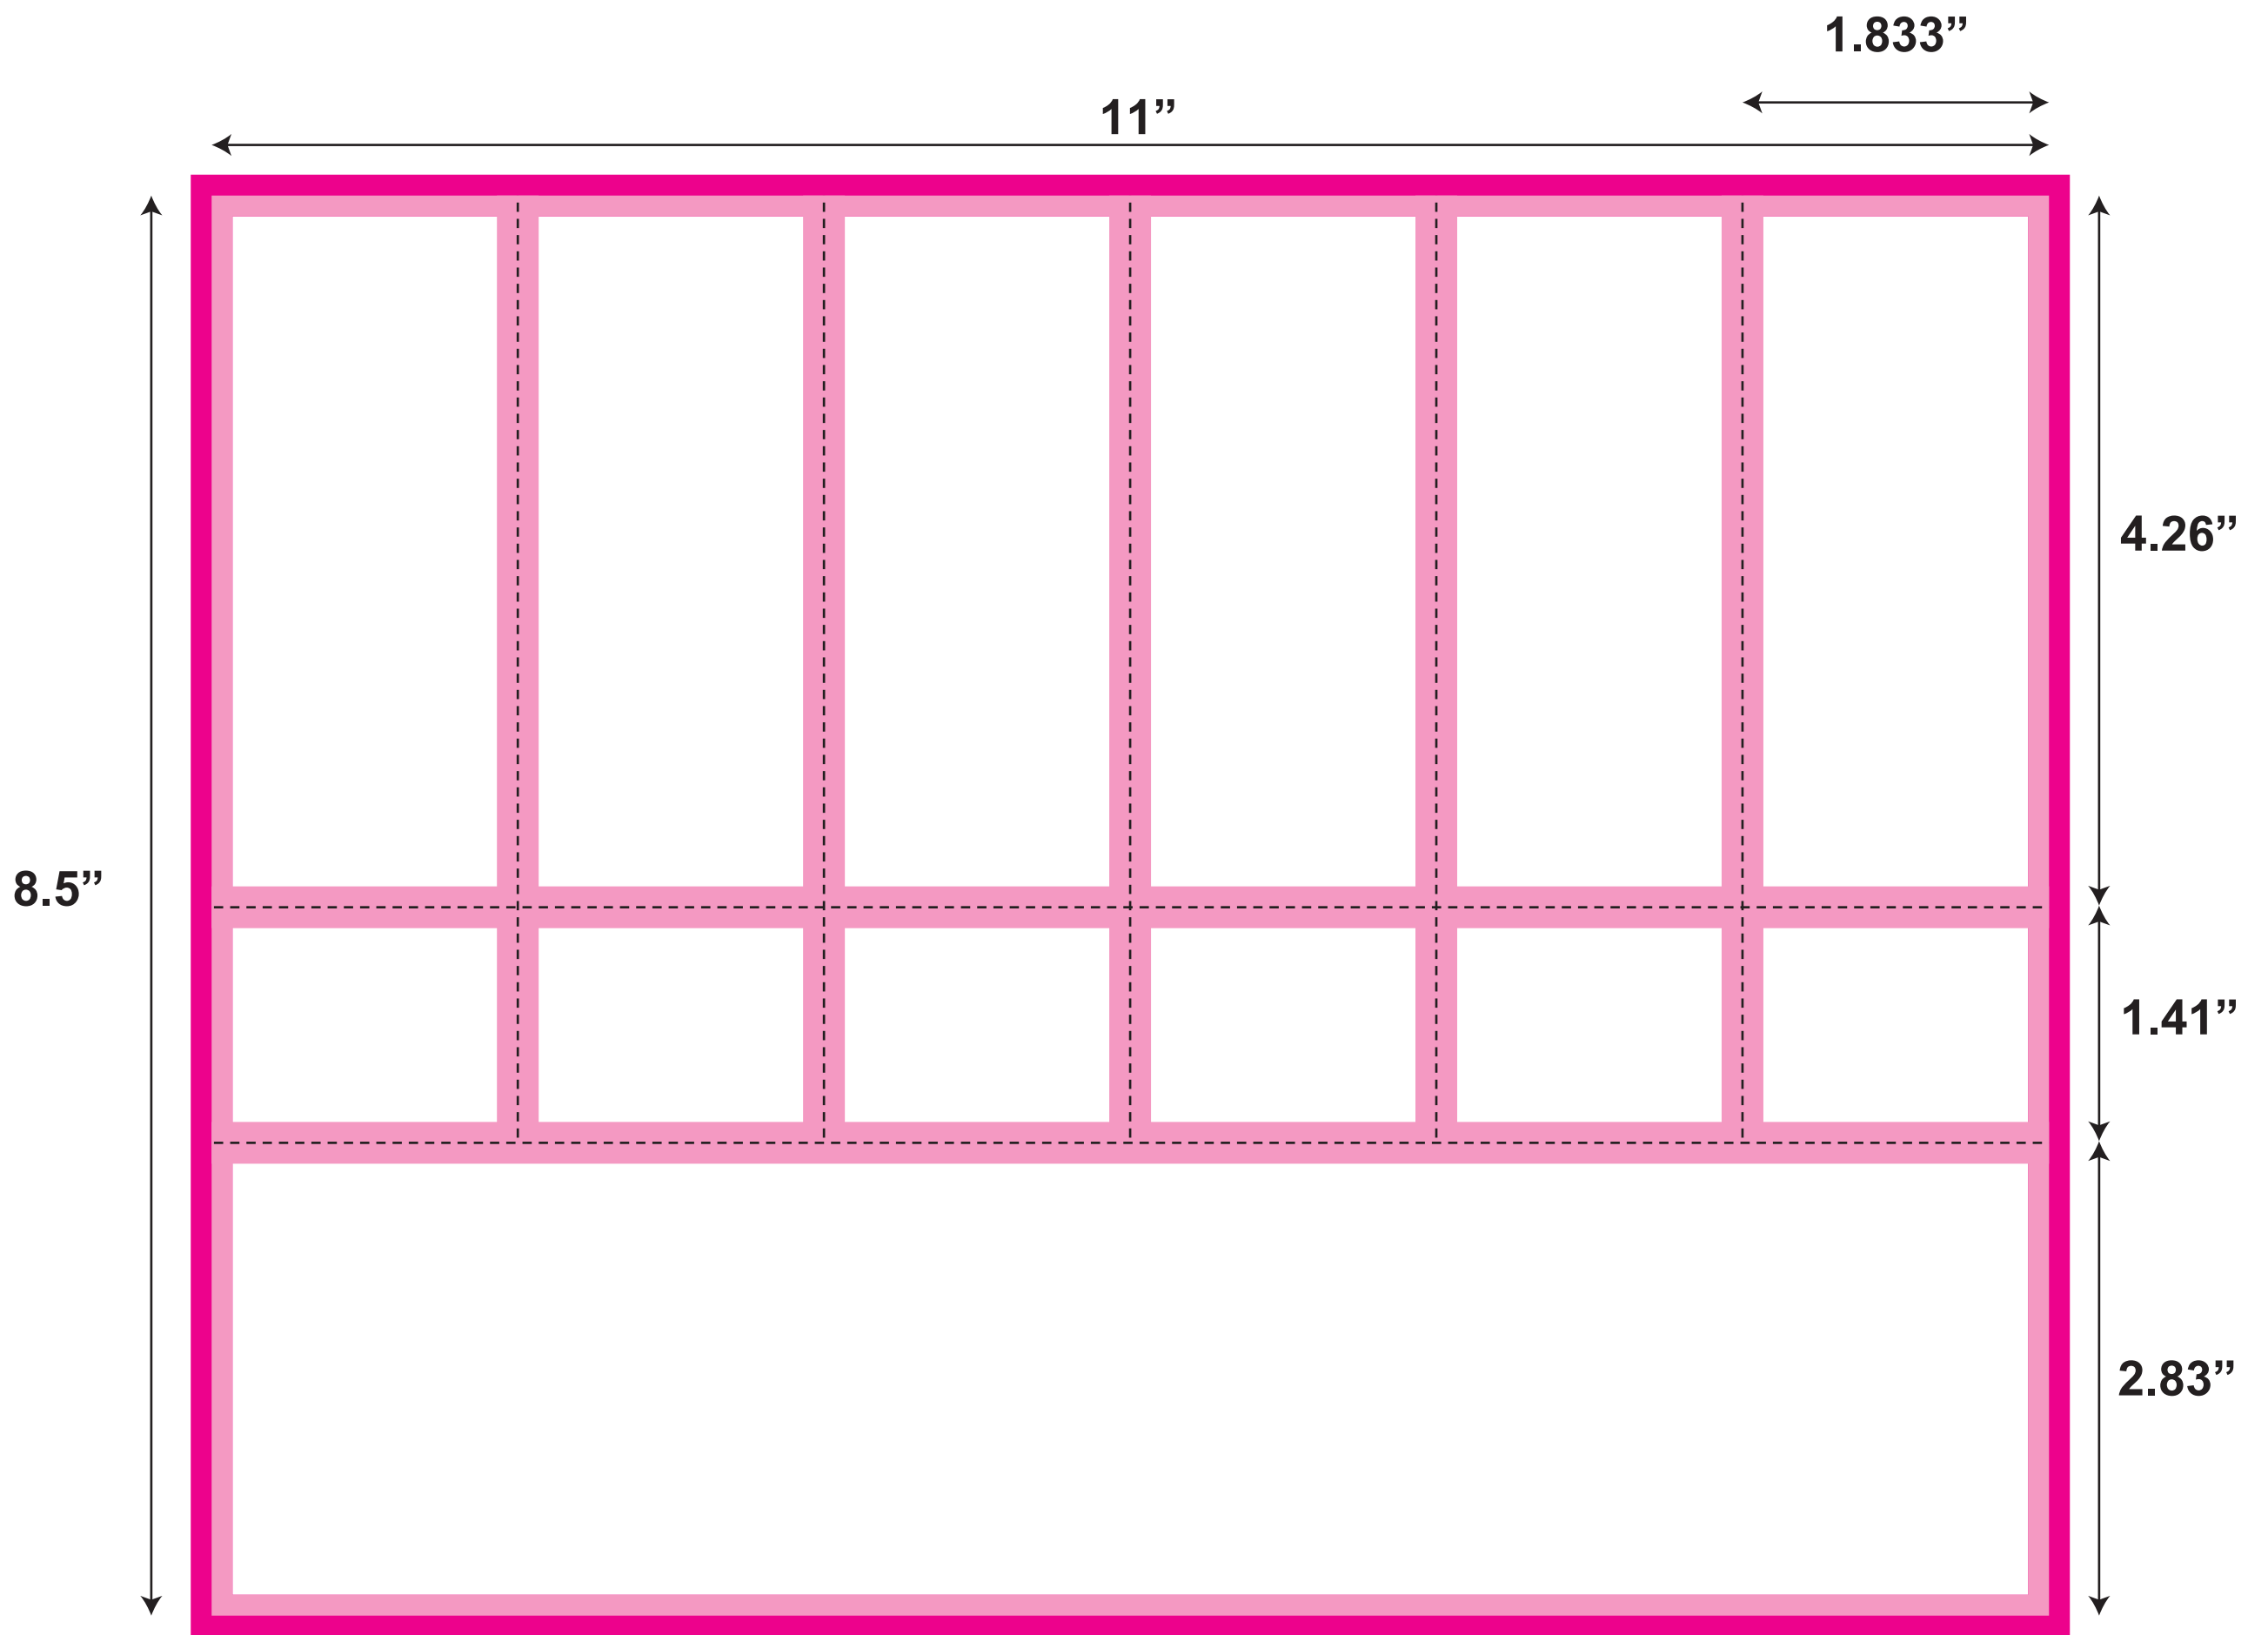

# SH002

(old SH-2)

12"

18"

Artwork Size: 11.25" x 8.75"  
 Sheet Size: 11" x 8.5"  
 Ticket Size: 1.833" x 5.67"

- All logos and text must be 1/8" from edges and perfs
- Include 1/8" bleed in addition to the artwork

**SH002**  
 - 8.5" x 11"  
 - 6 tickets (1.833 x 5.67)  
 - Stub perf at 1.41"  
 - 2 up with .125" trimouts