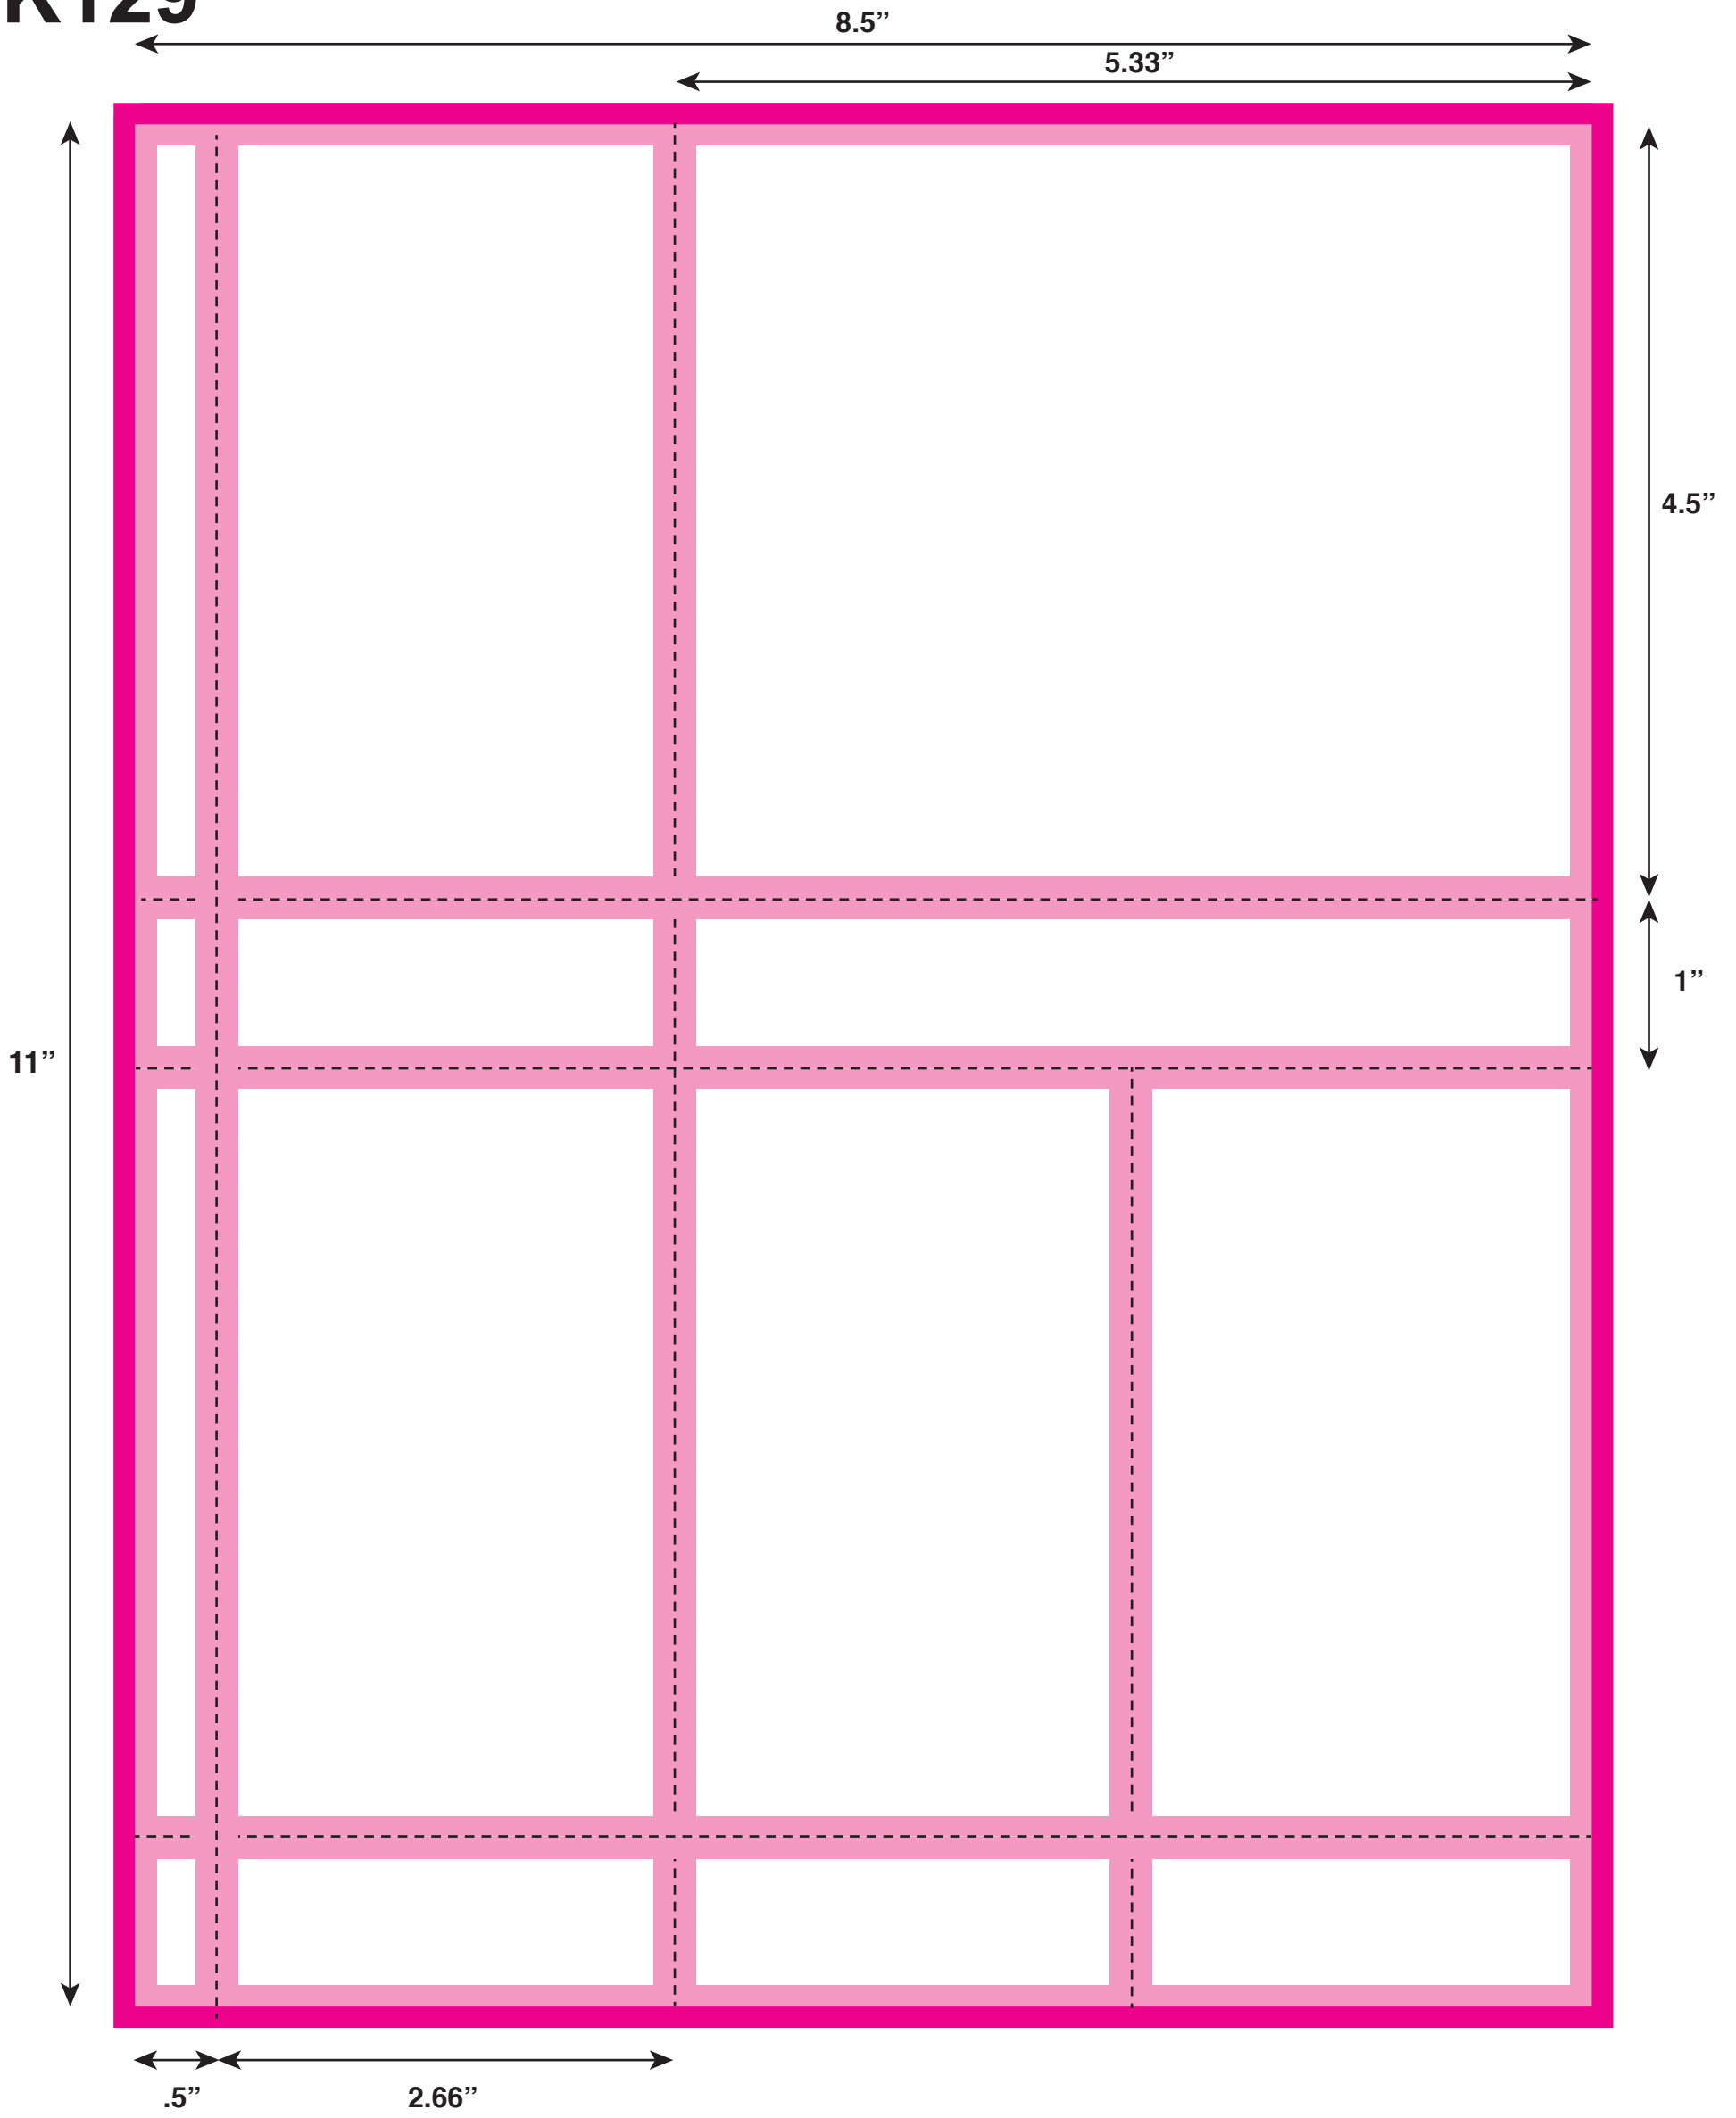

BK129

BK129

- 8.5" x 11"
- 2.66" x 4.5" ticket
- 5.33" x 4.5" ticket
- 1" stub perf
- .125" trimouts

Artwork Size: 8.75" x 11.25"
Book Size: 8.5" x 11"
Ticket Size: 2.66" x 4.5"
5.33" x 4.5"

-  All logos and text must be 1/8" from edges and perfs
-  Include 1/8" bleed in addition to the artwork