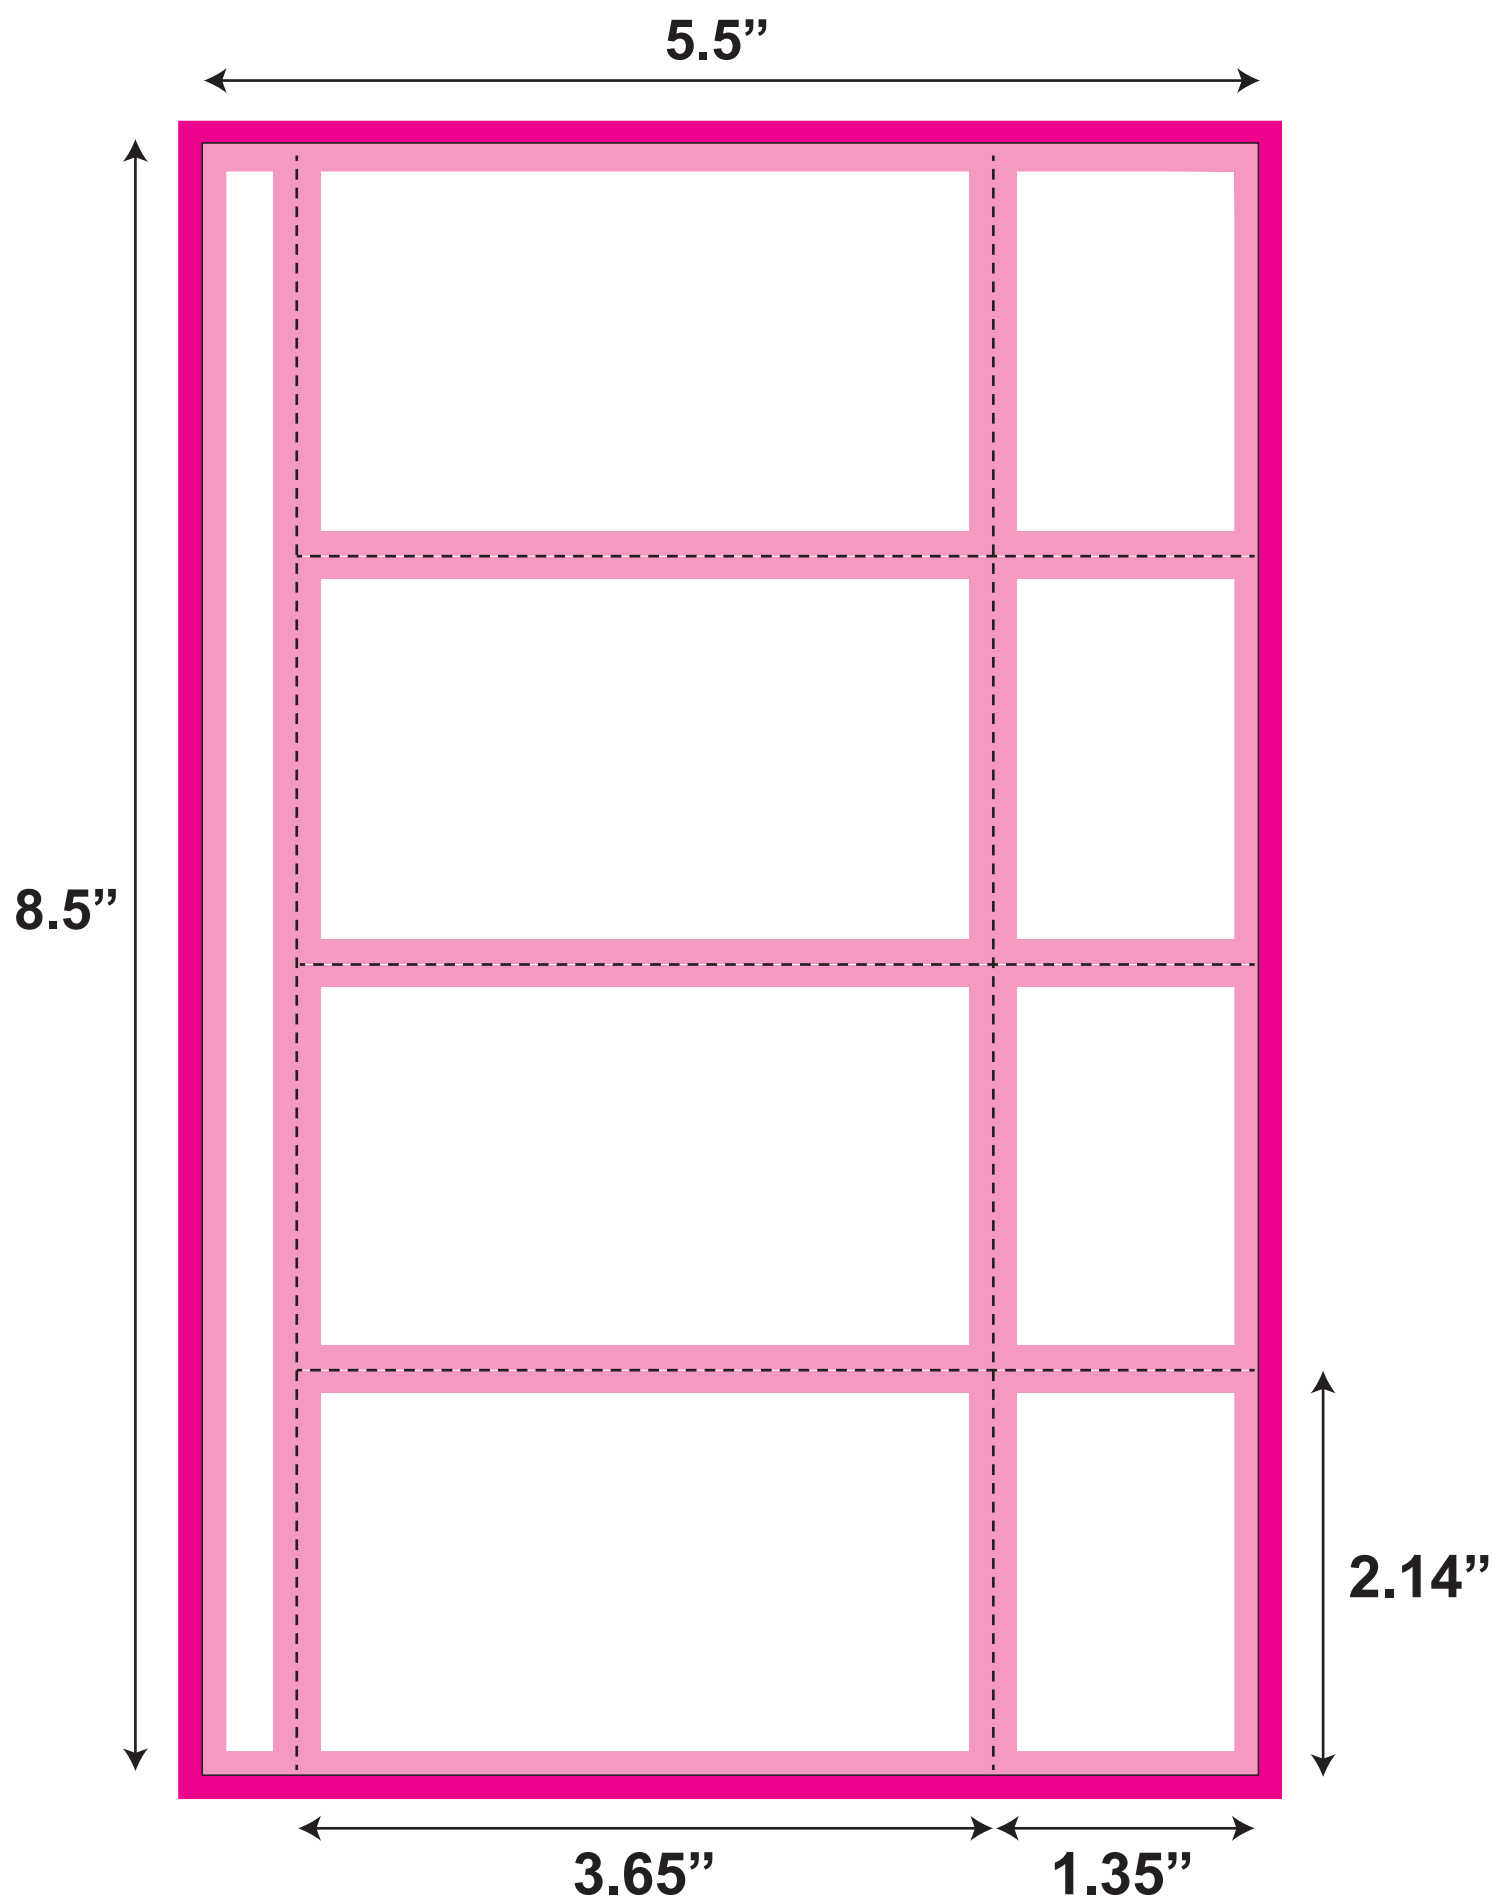

BK122

18"

12"

BK122

- 8.5" x 5.5"
- 4 across
- 2.14" x 3.65" Ticket
- Perf 1.35"
- .375" trimouts

Artwork Size: 8.75" x 5.75"
Book Size: 8.5" x 5.5"
Ticket Size: 3.65" x 2.14"

All logos and text must be 1/8" from edges and perfs

Include 1/8" bleed in addition to the artwork