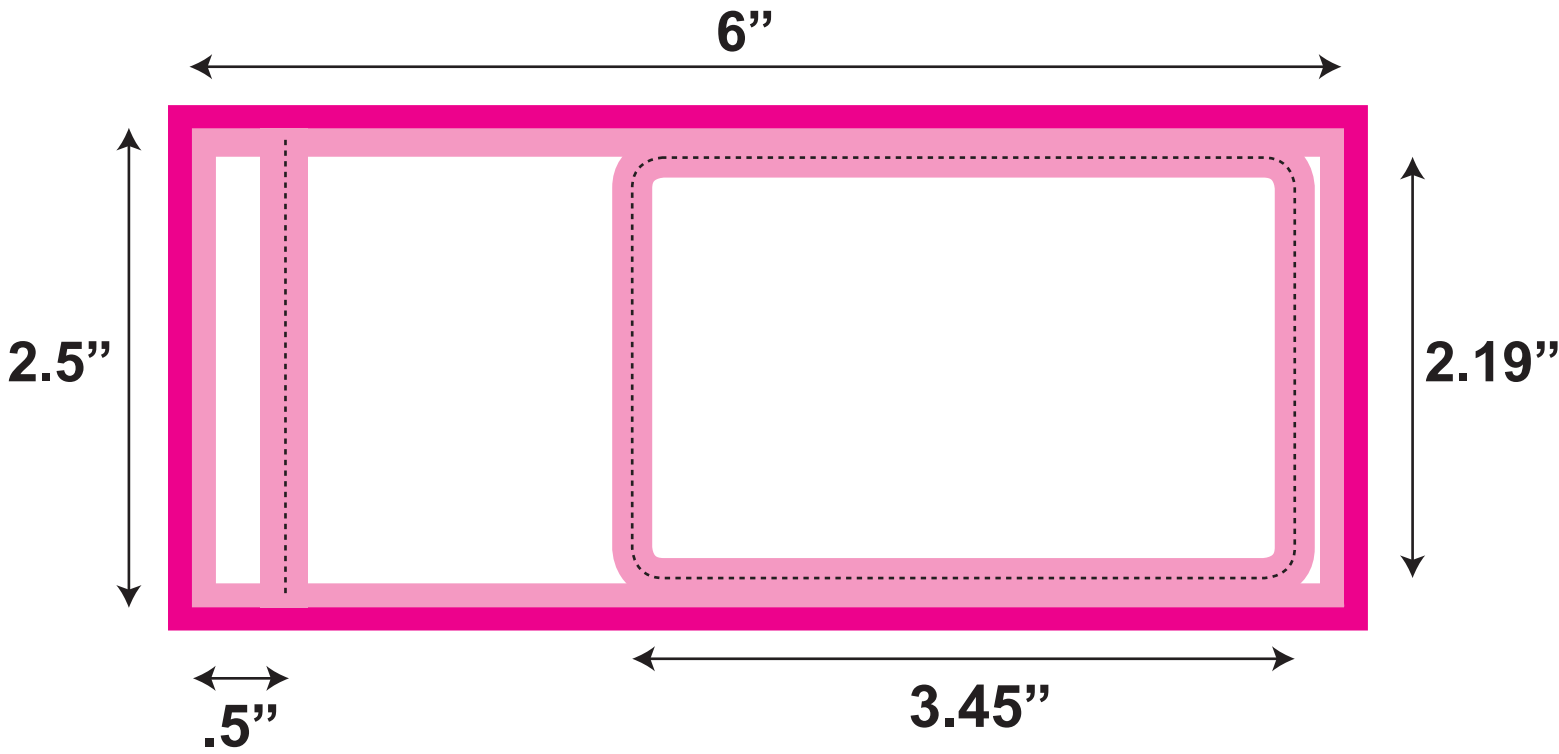

BK119

18"

12"

BK119 with ties

- BK119**
- 6" x 2.5"
- 1 across
- Card 3.45" x 2.19"
- .375" trimouts

Artwork Size: 6.25" x 2.75"
 Book Size: 6" x 2.5"
 Card Size: 3.45" x 2.19"

- All logos and text must be 1/8" from edges and perfs
- Include 1/8" bleed in addition to the artwork