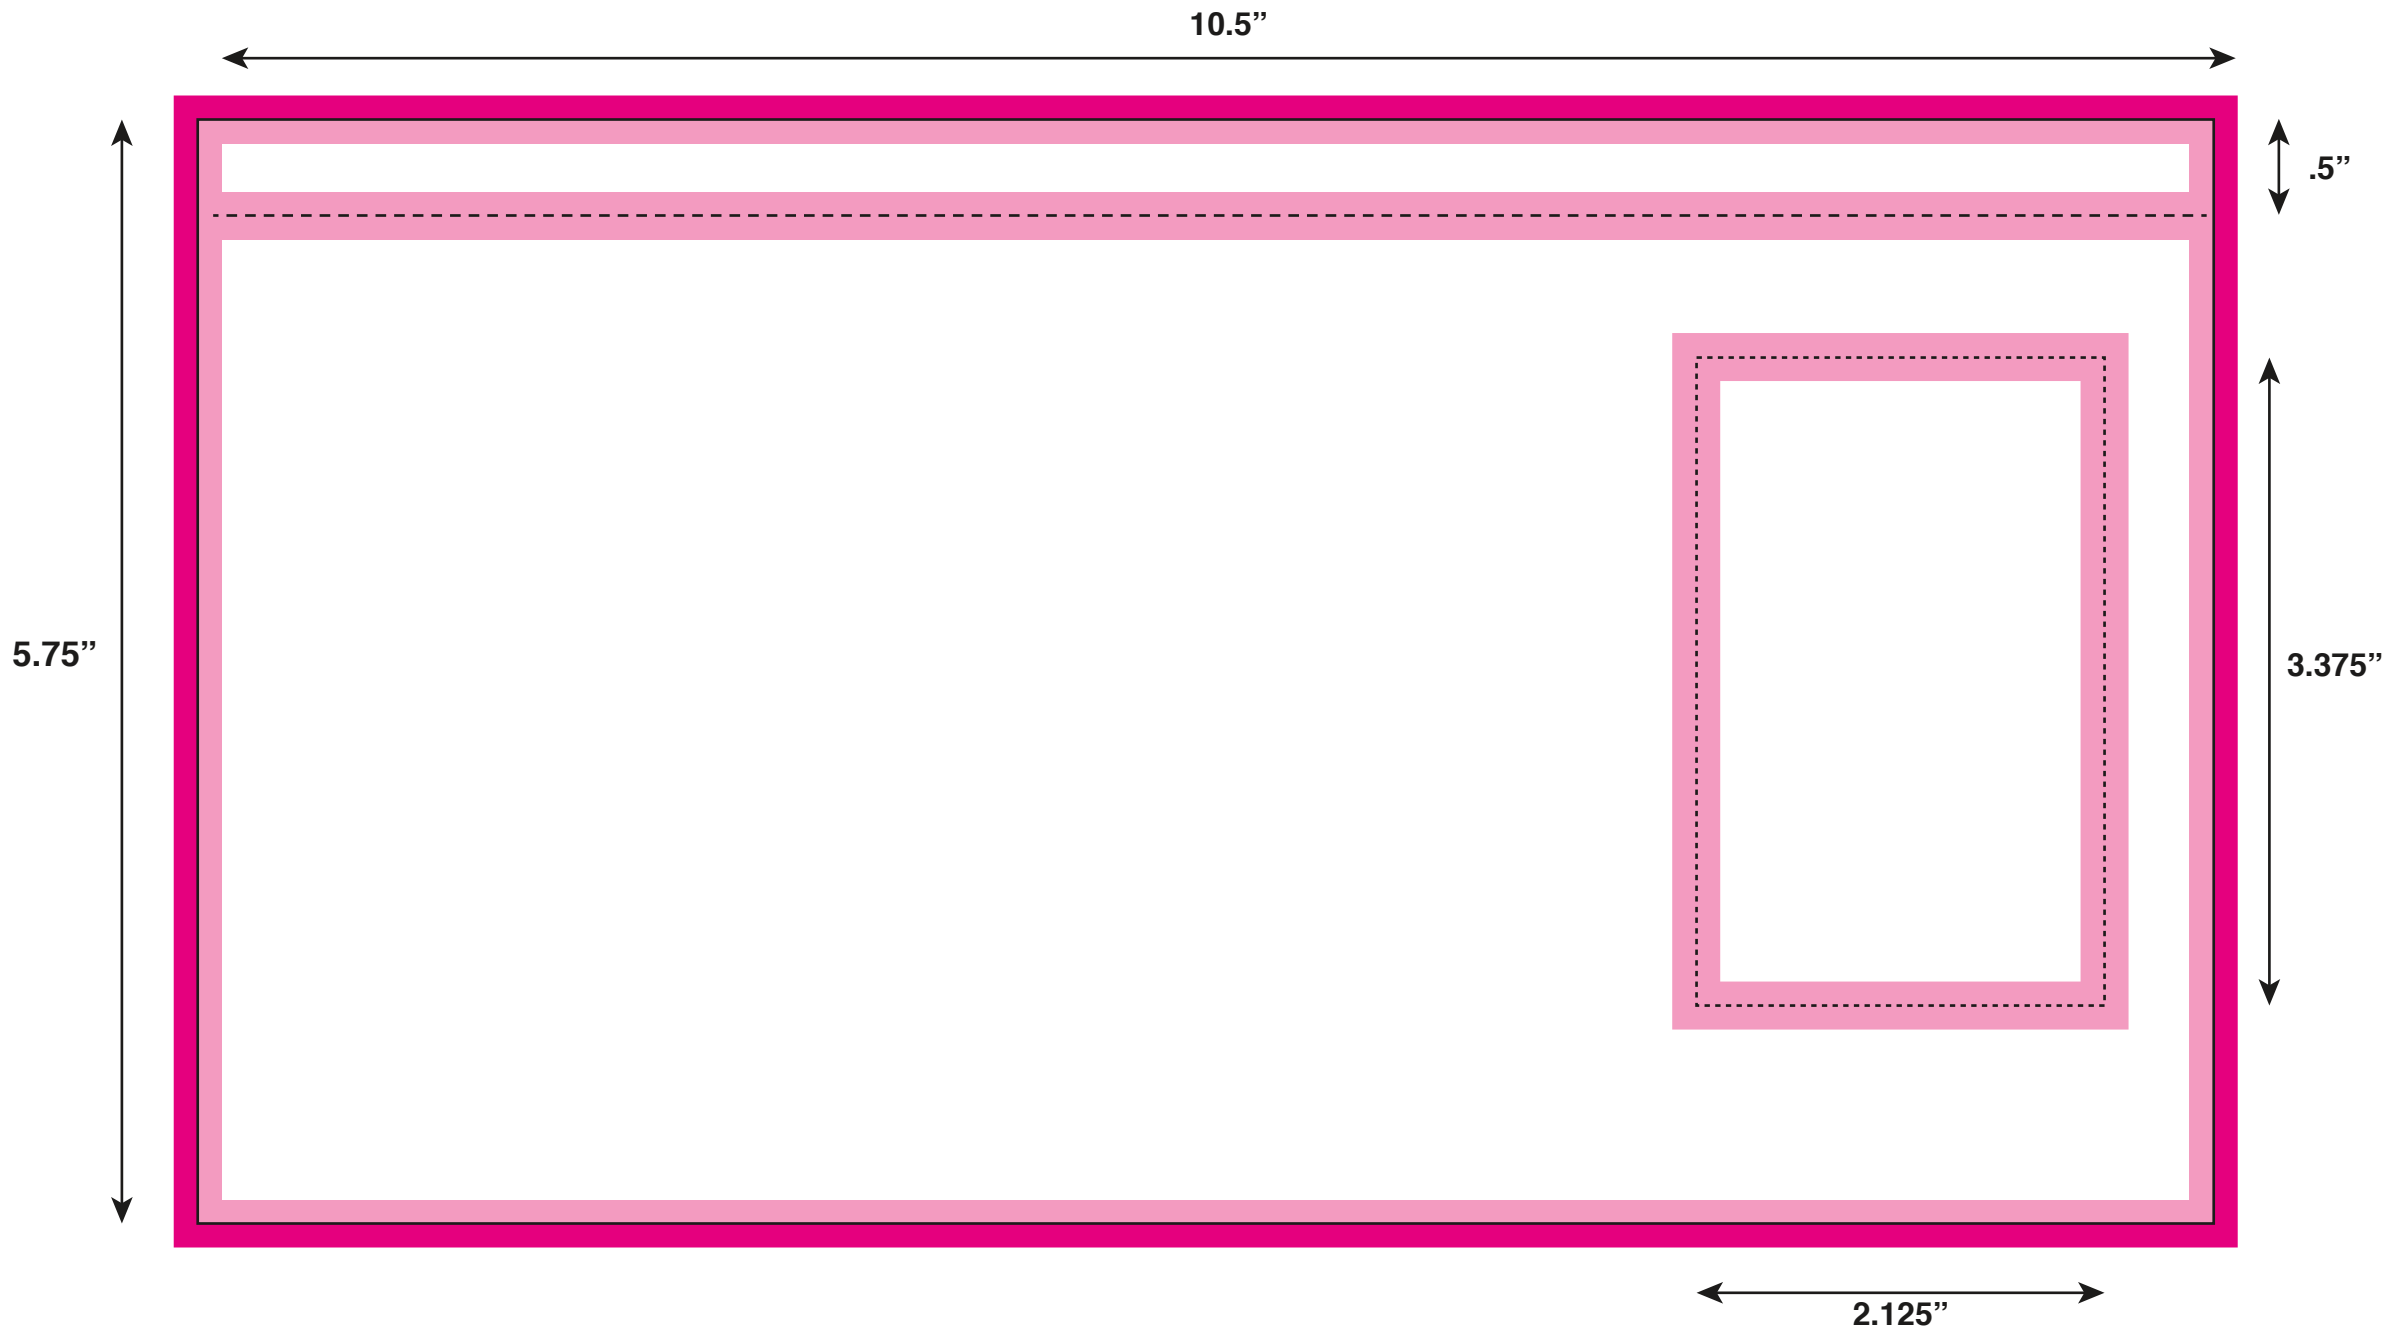

BK106

(Same book as BK105)

BK106

- 10.5" x 5.75"

- Card: 2.125" x 3.375"

Artwork Size: 10.75" x 6"
Book Size: 10.5" x 5.75"
Card Size: 2.125" x 3.375"

-  All logos and text must be 1/8" from edges and perfs
-  Include 1/8" bleed in addition to the artwork