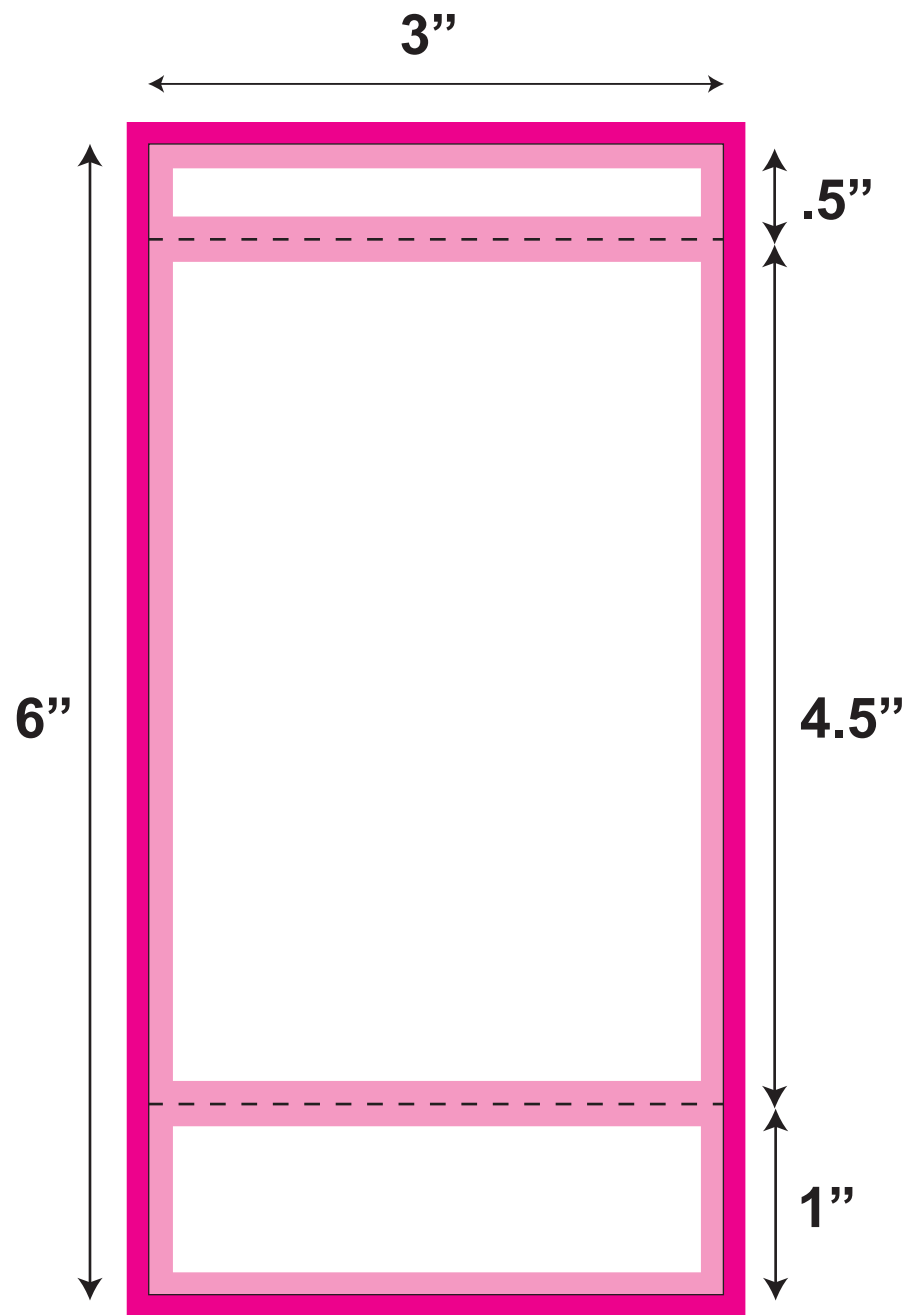

BK082

BK082

- 3" x 6"
- 1 across
- 3" x 5.5" ticket
- 1" stub perf
- .125" trimouts

Artwork Size: 3.25" x 6.25"

Book Size: 3" x 6"

Ticket Size: 3" x 5.5"

 All logos and text must be 1/8" from edges and perfs

 Include 1/8" bleed in addition to the artwork