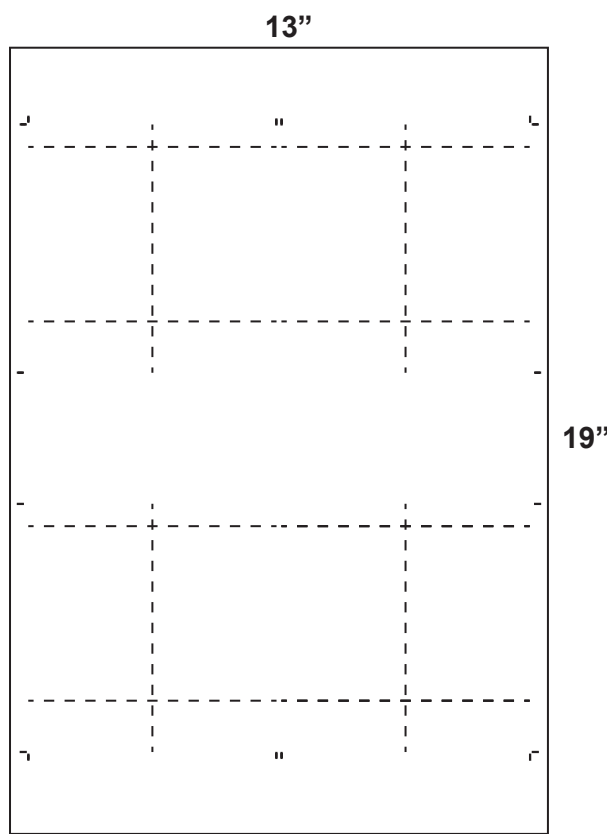

BK081

Reno Aces

RENO ACES
- 6" x 6"
- 2 across
- 3" x 5.5" ticket
- 1.25" stub perf
- .125" trimouts

Artwork Size: 6.25" x 6.25"
Book Size: 6" x 6"
Ticket Size: 5.5" x 3"

- All logos and text must be 1/8" from edges and perfs
- Include 1/8" bleed in addition to the artwork