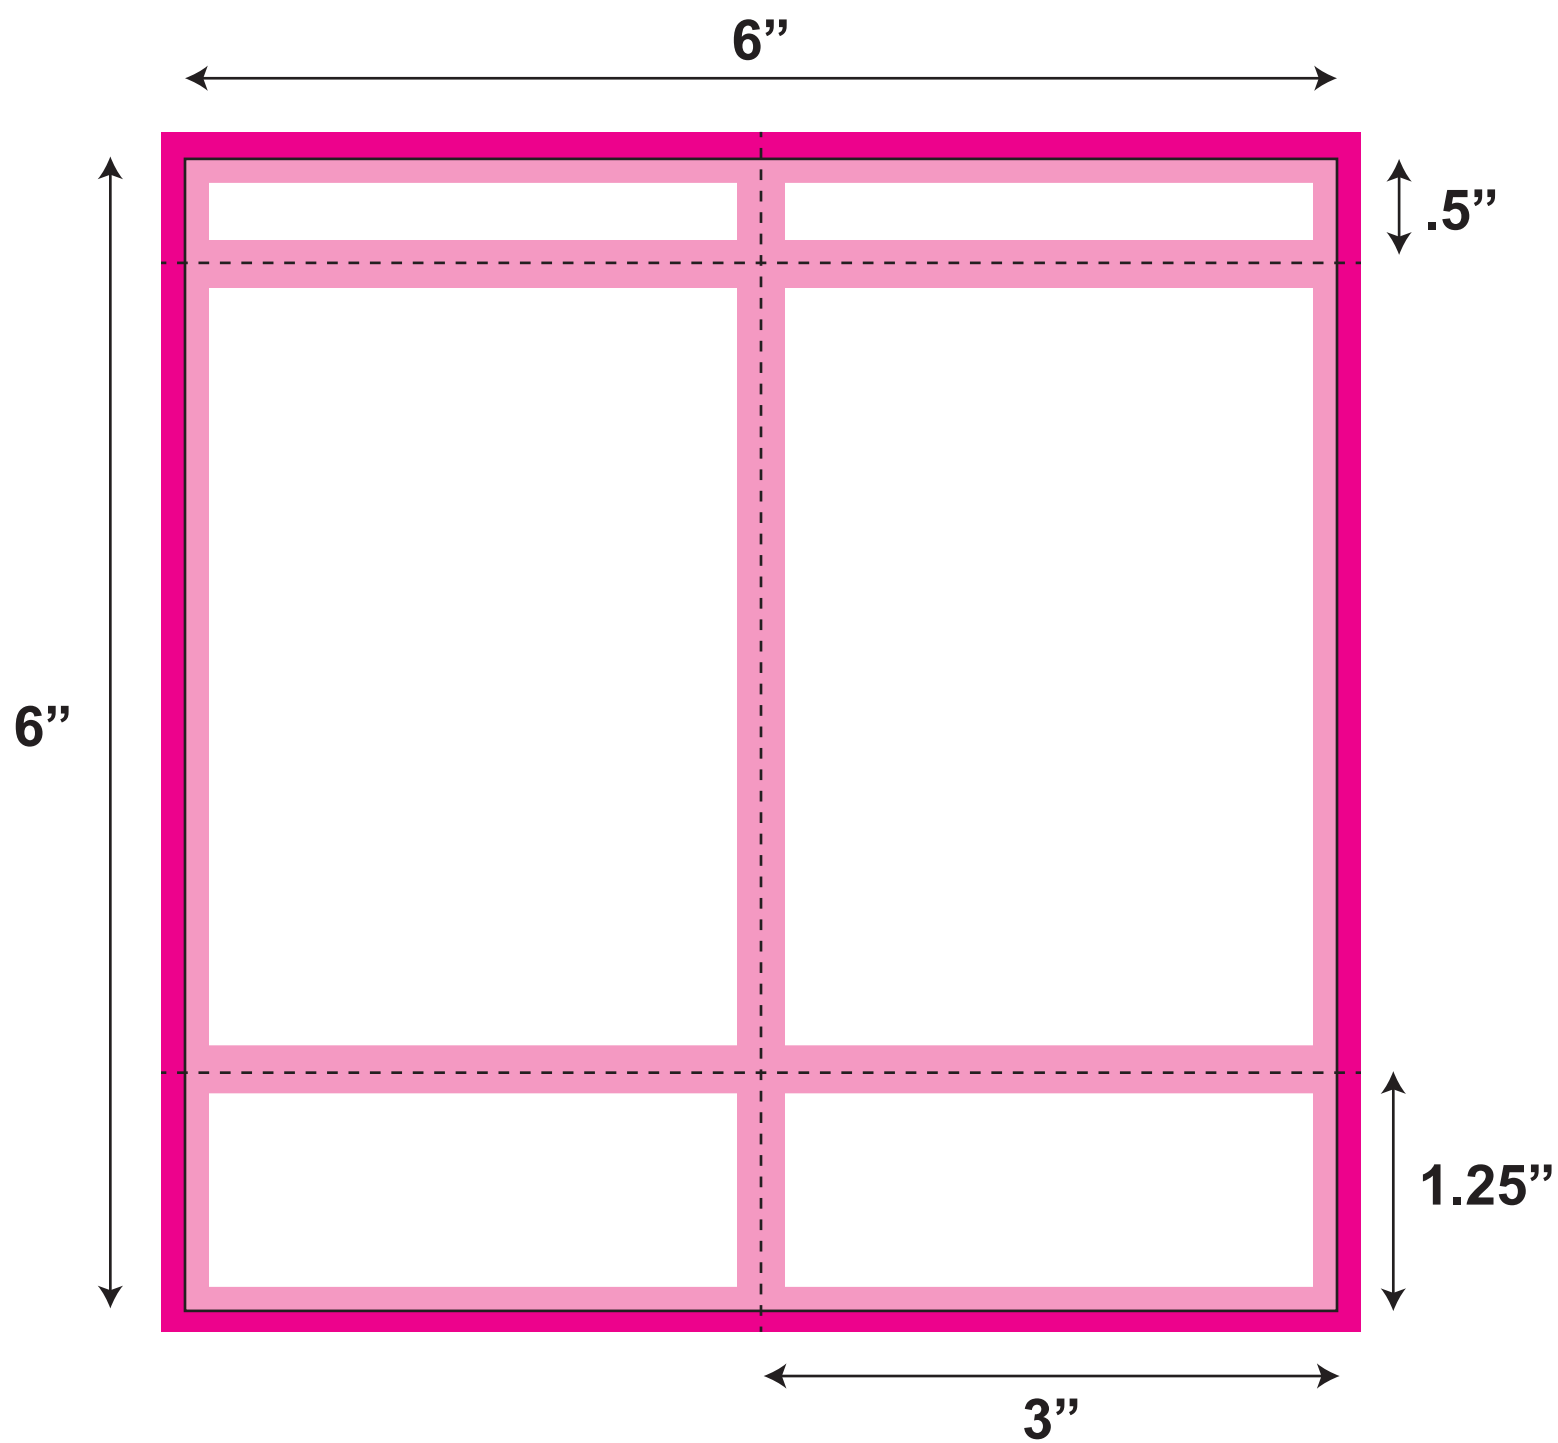

BK081

Reno Aces

RENO ACES
- 6" x 6"
- 2 across
- 3" x 5.5" ticket
- 1.25" stub perf
- .125" trimouts

Artwork Size: 6.25" x 6.25"
Book Size: 6" x 6"
Ticket Size: 5.5" x 3"

- All logos and text must be 1/8" from edges and perfs
- Include 1/8" bleed in addition to the artwork