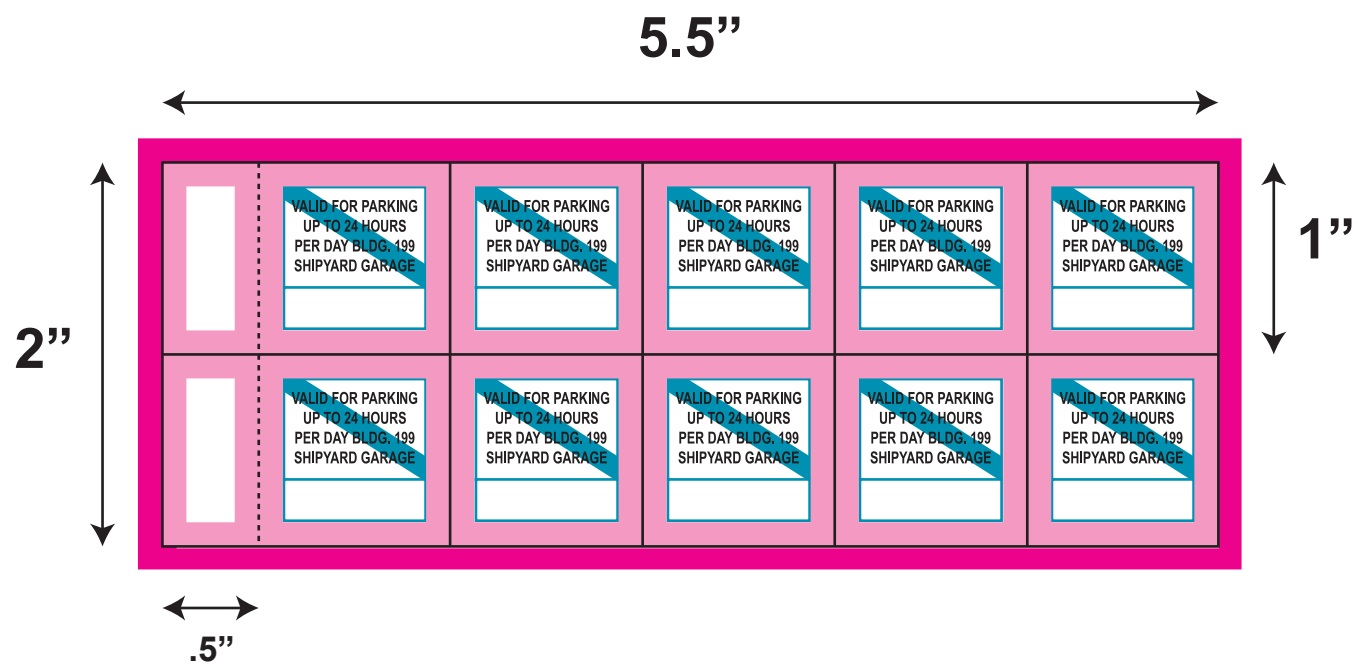

BK064

18"

BK064

- 5.5" x 2"

- 1 across

- 5" x 2" ticket

12"

Artwork Size: 5.75" x 2.25"
Book Size: 5.5" x 2"

All logos and text must be 1/8" from edges and perfs

Include 1/8" bleed in addition to the artwork