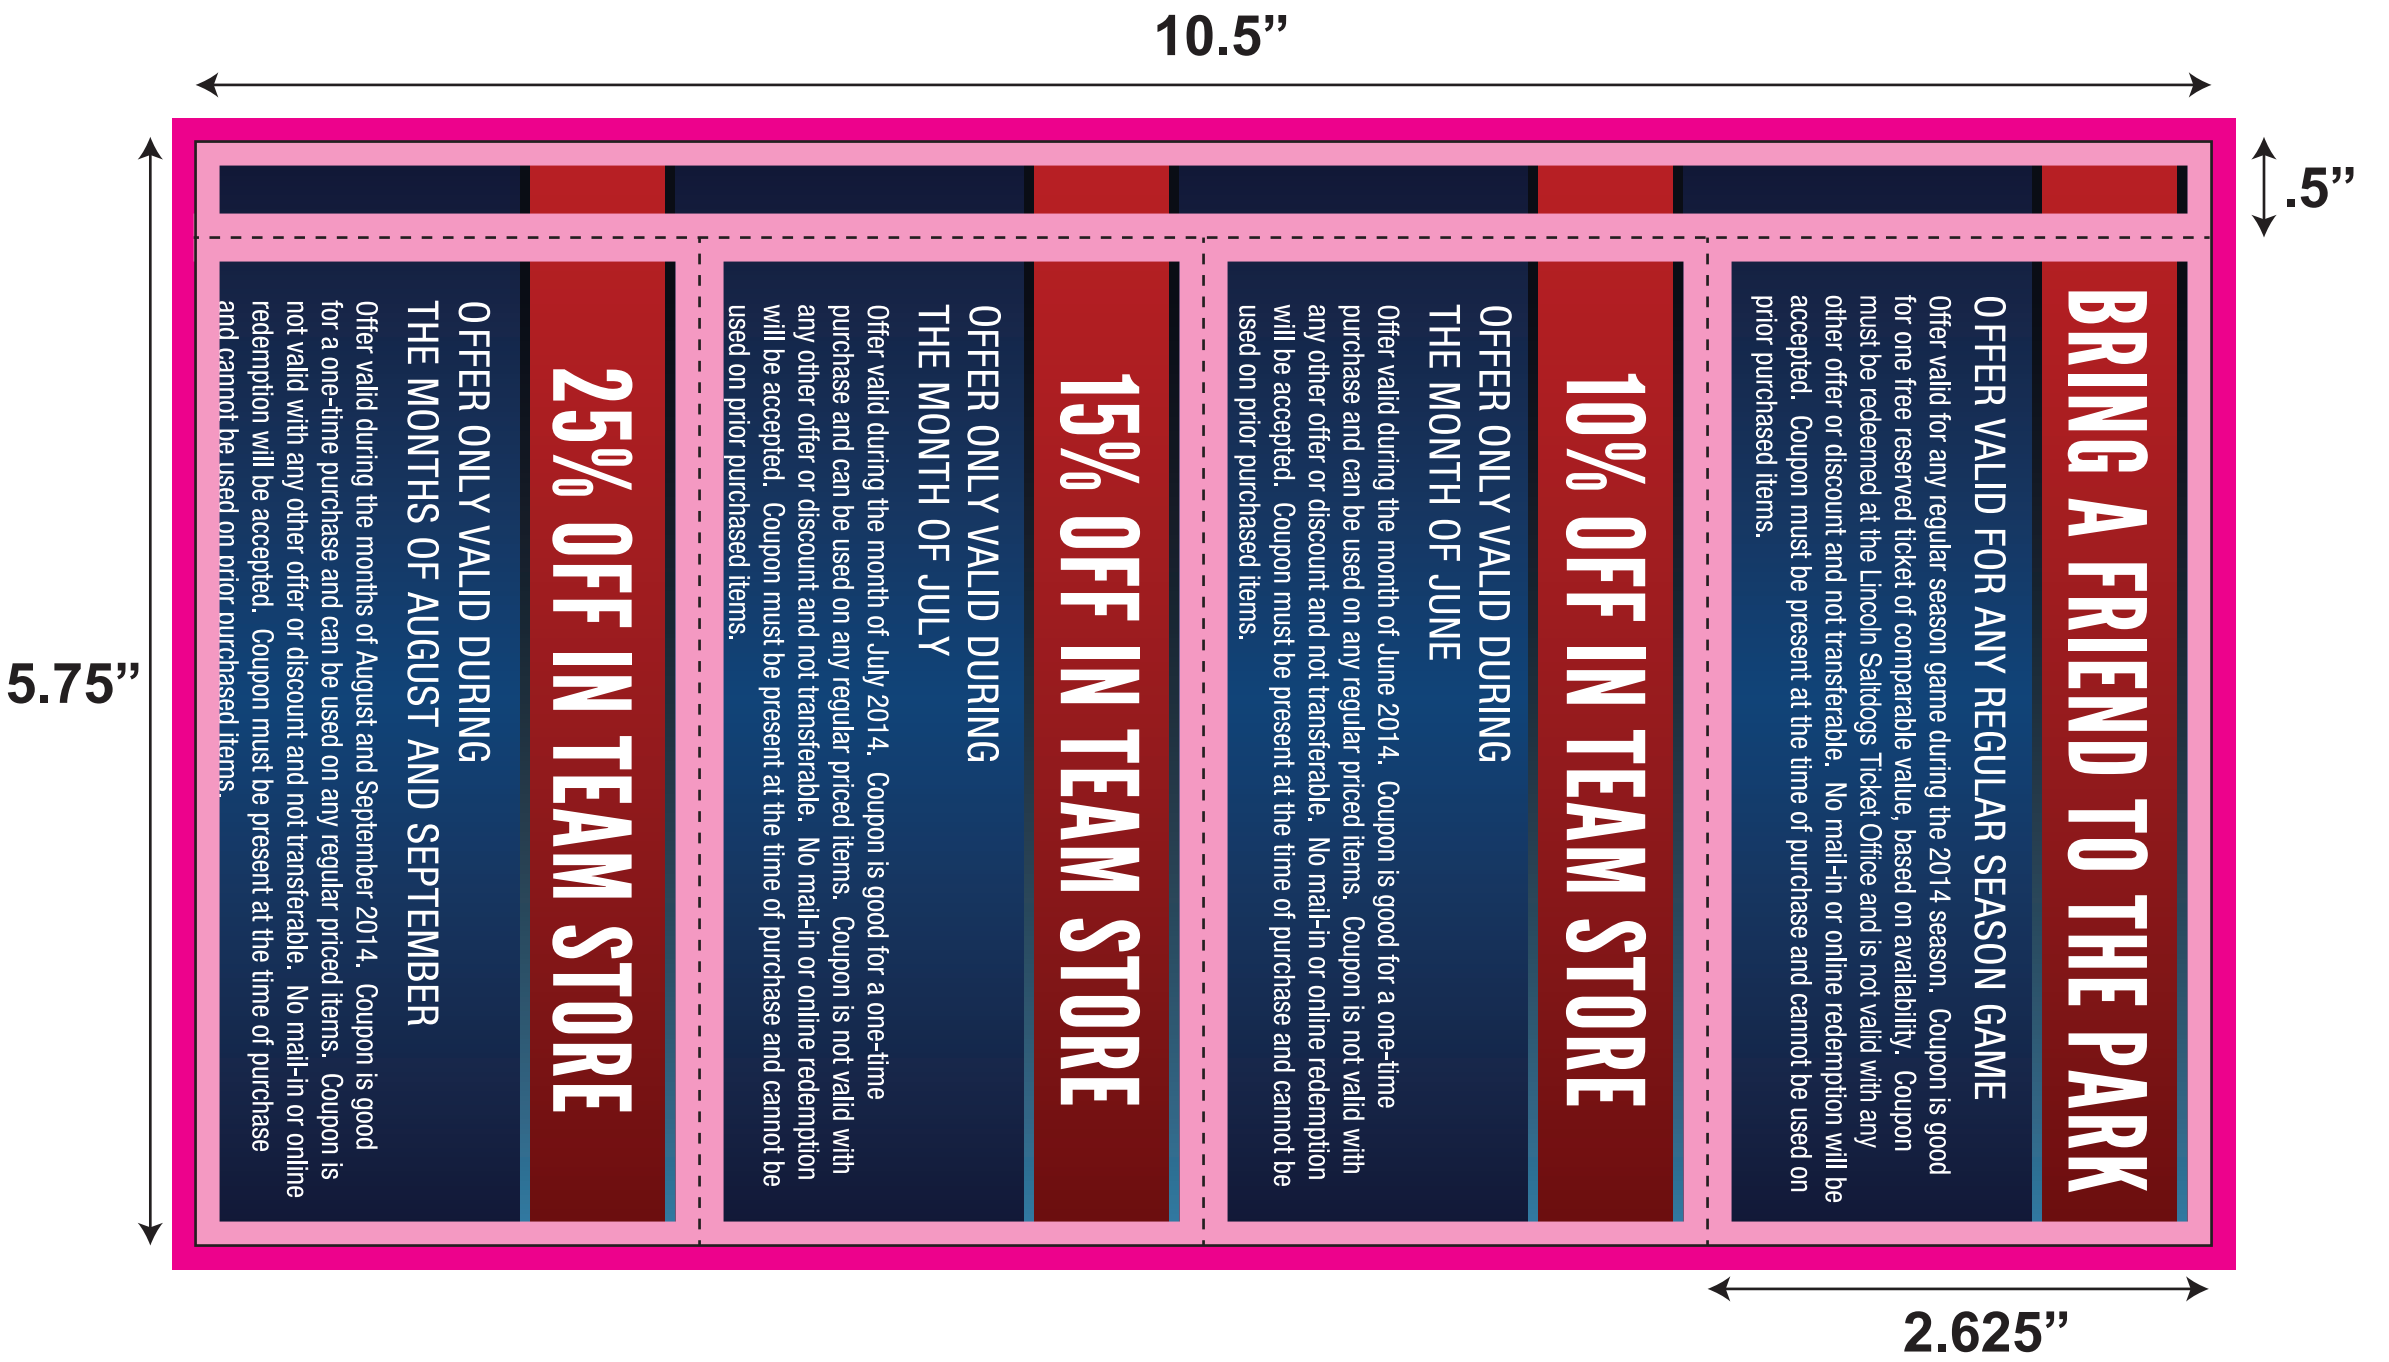

BK049

13"

BK049
- 10.5" x 5.75"
- 4 across
- 2.625" x 5.25" ticket
- No stub perf
- .125" trimouts

Artwork Size: 10.75" x 6"
Book Size: 10.5" x 5.75"
Ticket Size: 2.625" x 5.25"

- All logos and text must be 1/8" from edges and perms
- Include 1/8" bleed in addition to the artwork