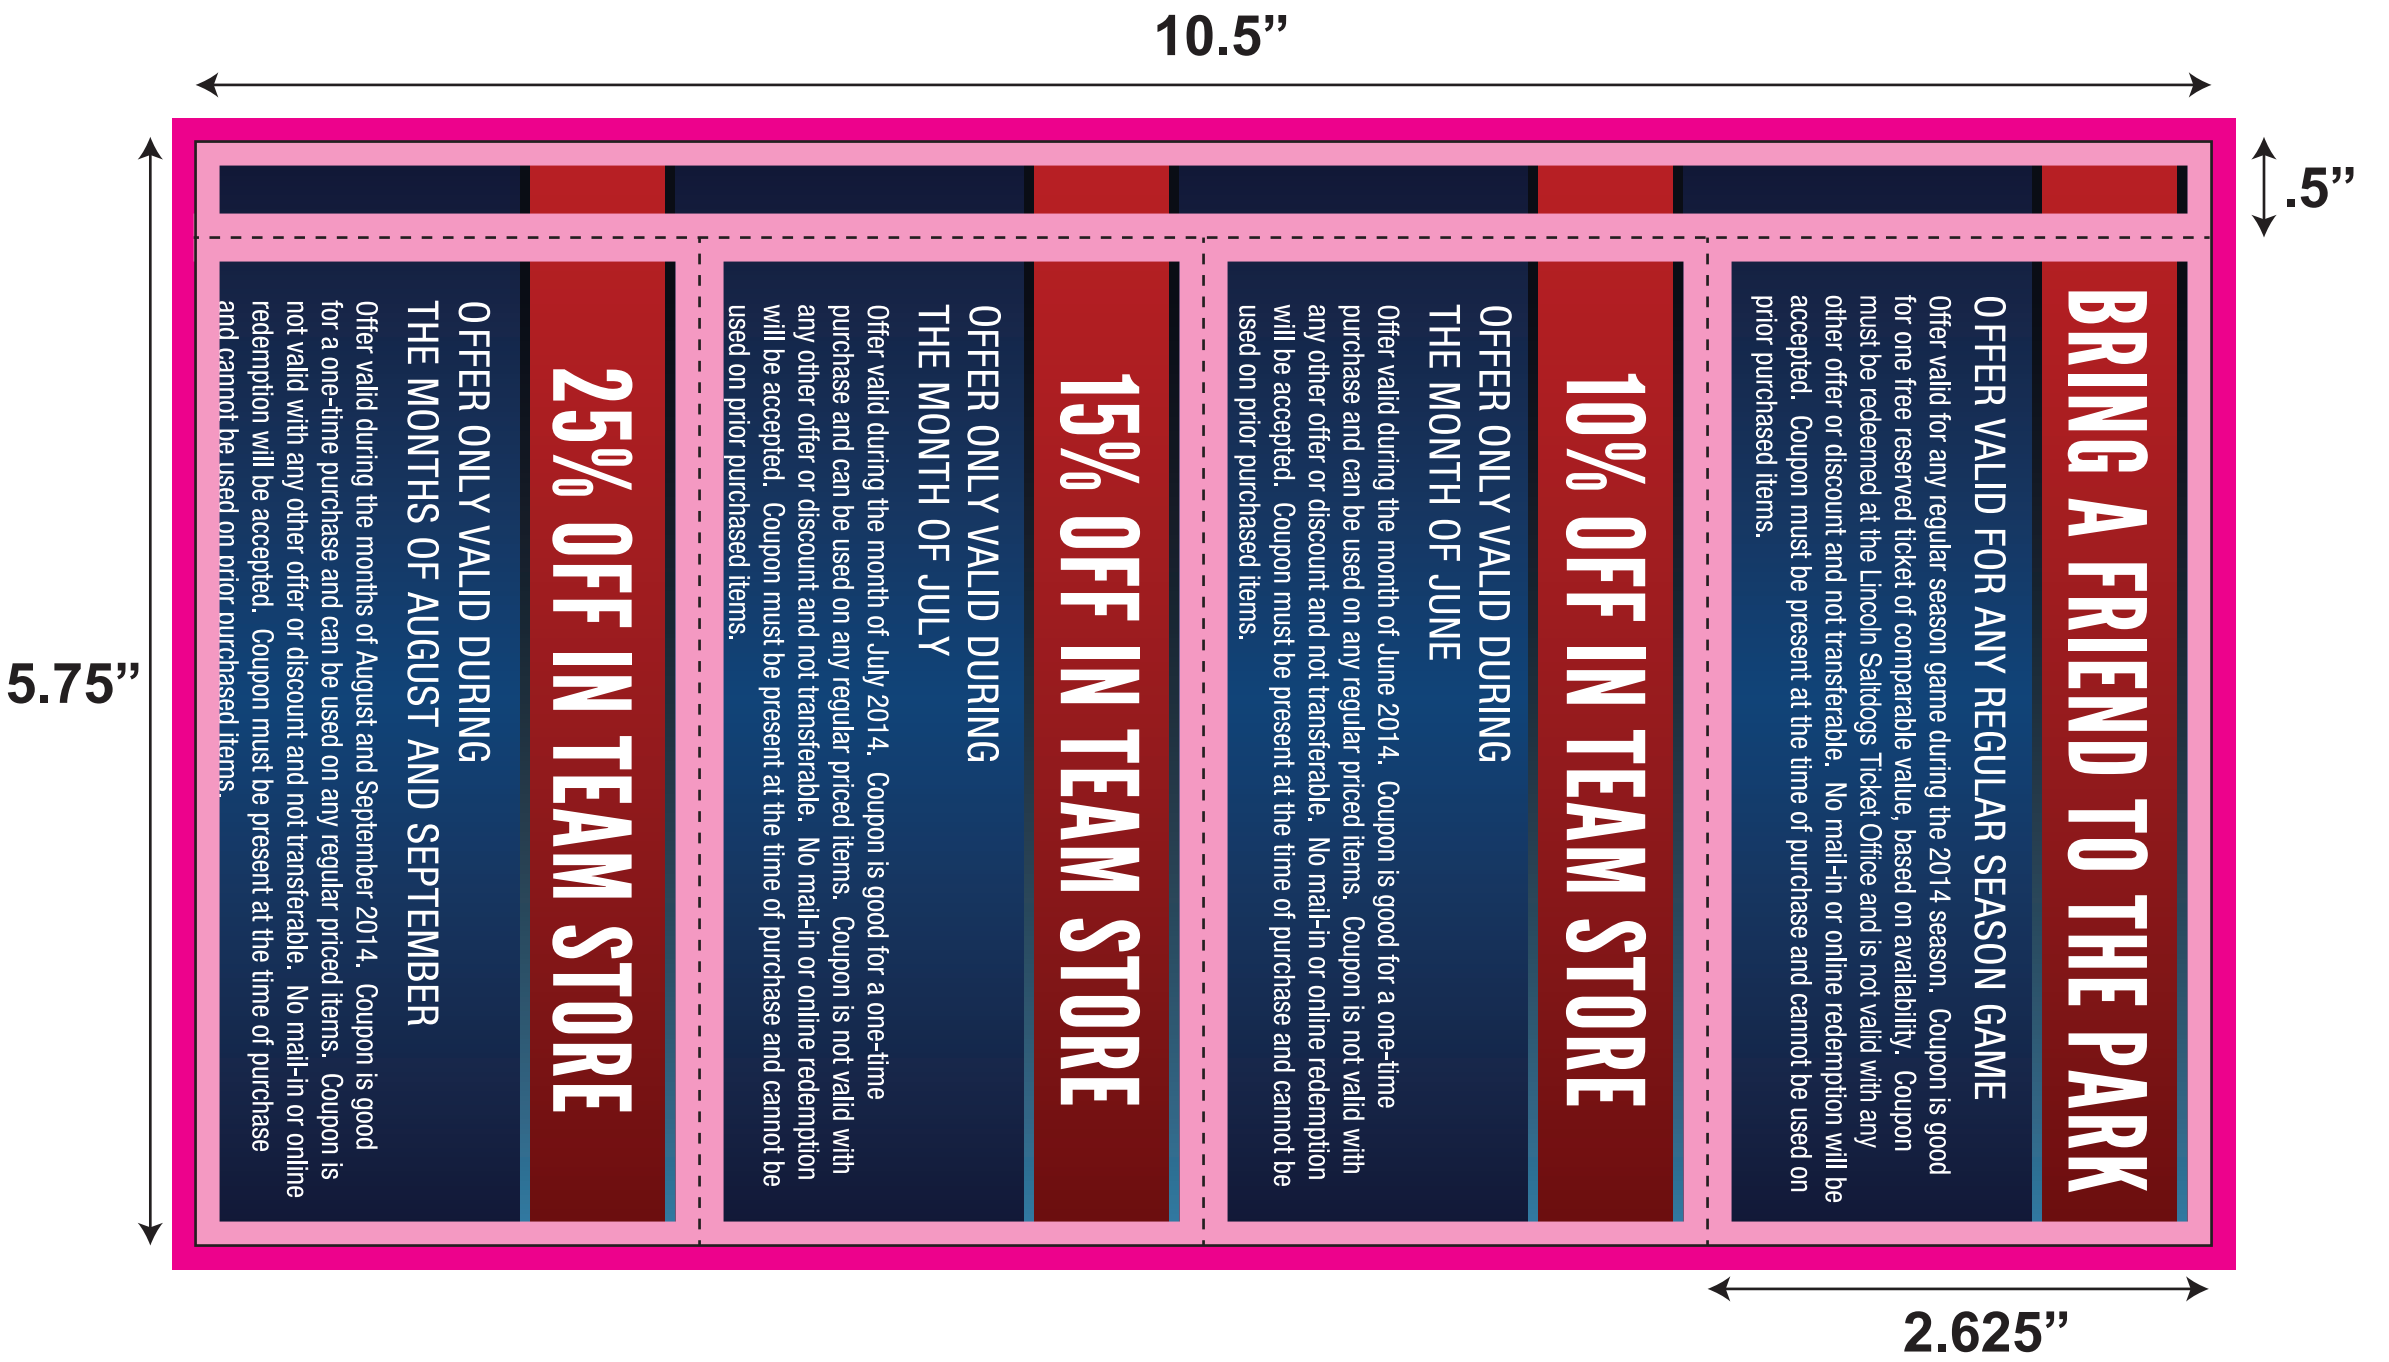

BK049

13"

BK049

- 10.5" x 5.75"
- 4 across
- 2.625" x 5.25" ticket
- No stub perf
- .125" trimouts

Artwork Size: 10.75" x 6"
Book Size: 10.5" x 5.75"
Ticket Size: 2.625" x 5.25"

- All logos and text must be 1/8" from edges and perms
- Include 1/8" bleed in addition to the artwork