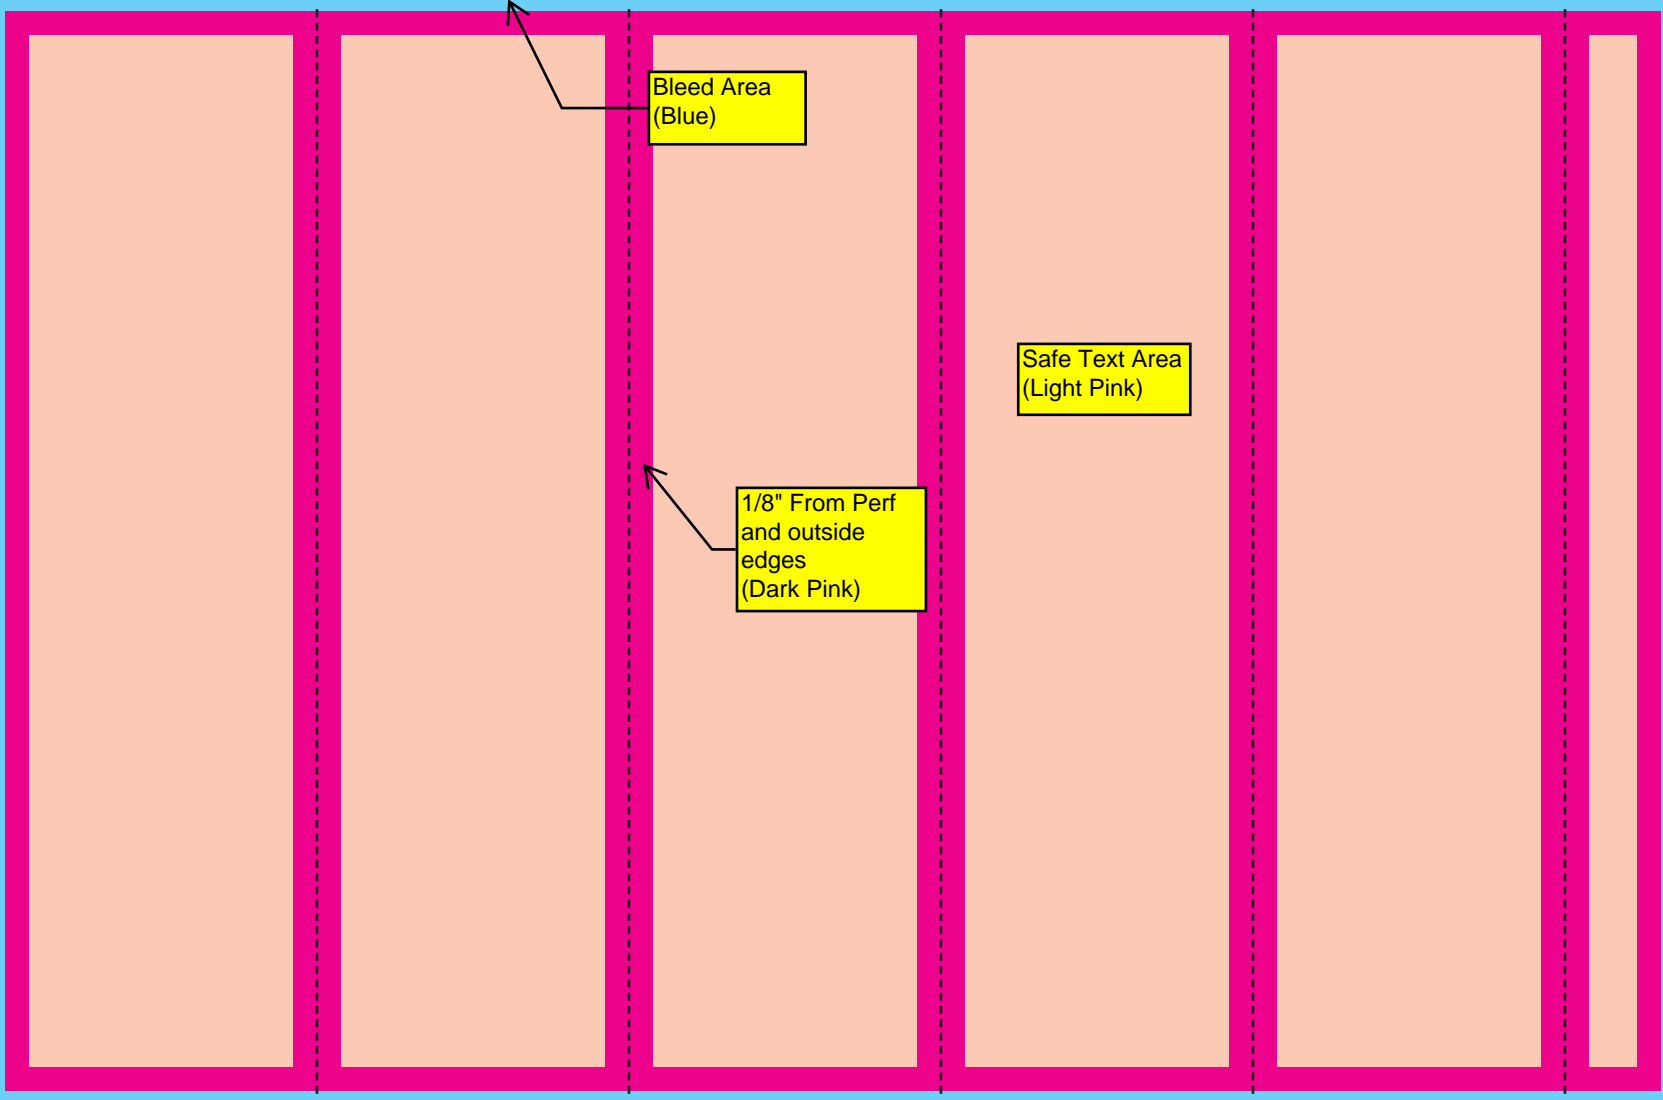

1/8" From Perf  
and outside  
edges  
(Dark Pink)

The diagram illustrates a multi-page spread with six pages. The leftmost page is divided into three vertical zones: a narrow 'Bleed Area (Blue)' on the far left, a wider 'Safe Text Area (Light Pink)' in the middle, and a narrow strip on the right. Vertical dashed lines represent perforations between pages. A thick dark pink border surrounds the entire spread. Arrows point from the labels to their respective areas: one from the '1/8" From Perf and outside edges (Dark Pink)' label to the dark pink border, and another from the 'Bleed Area (Blue)' label to the blue area on the left edge of the first page.

Bleed Area  
(Blue)

Safe Text Area  
(Light Pink)

Bleed Area  
(Blue)

1/8" From Perf  
and outside  
edges  
(Dark Pink)

Safe Text Area  
(Light Pink)