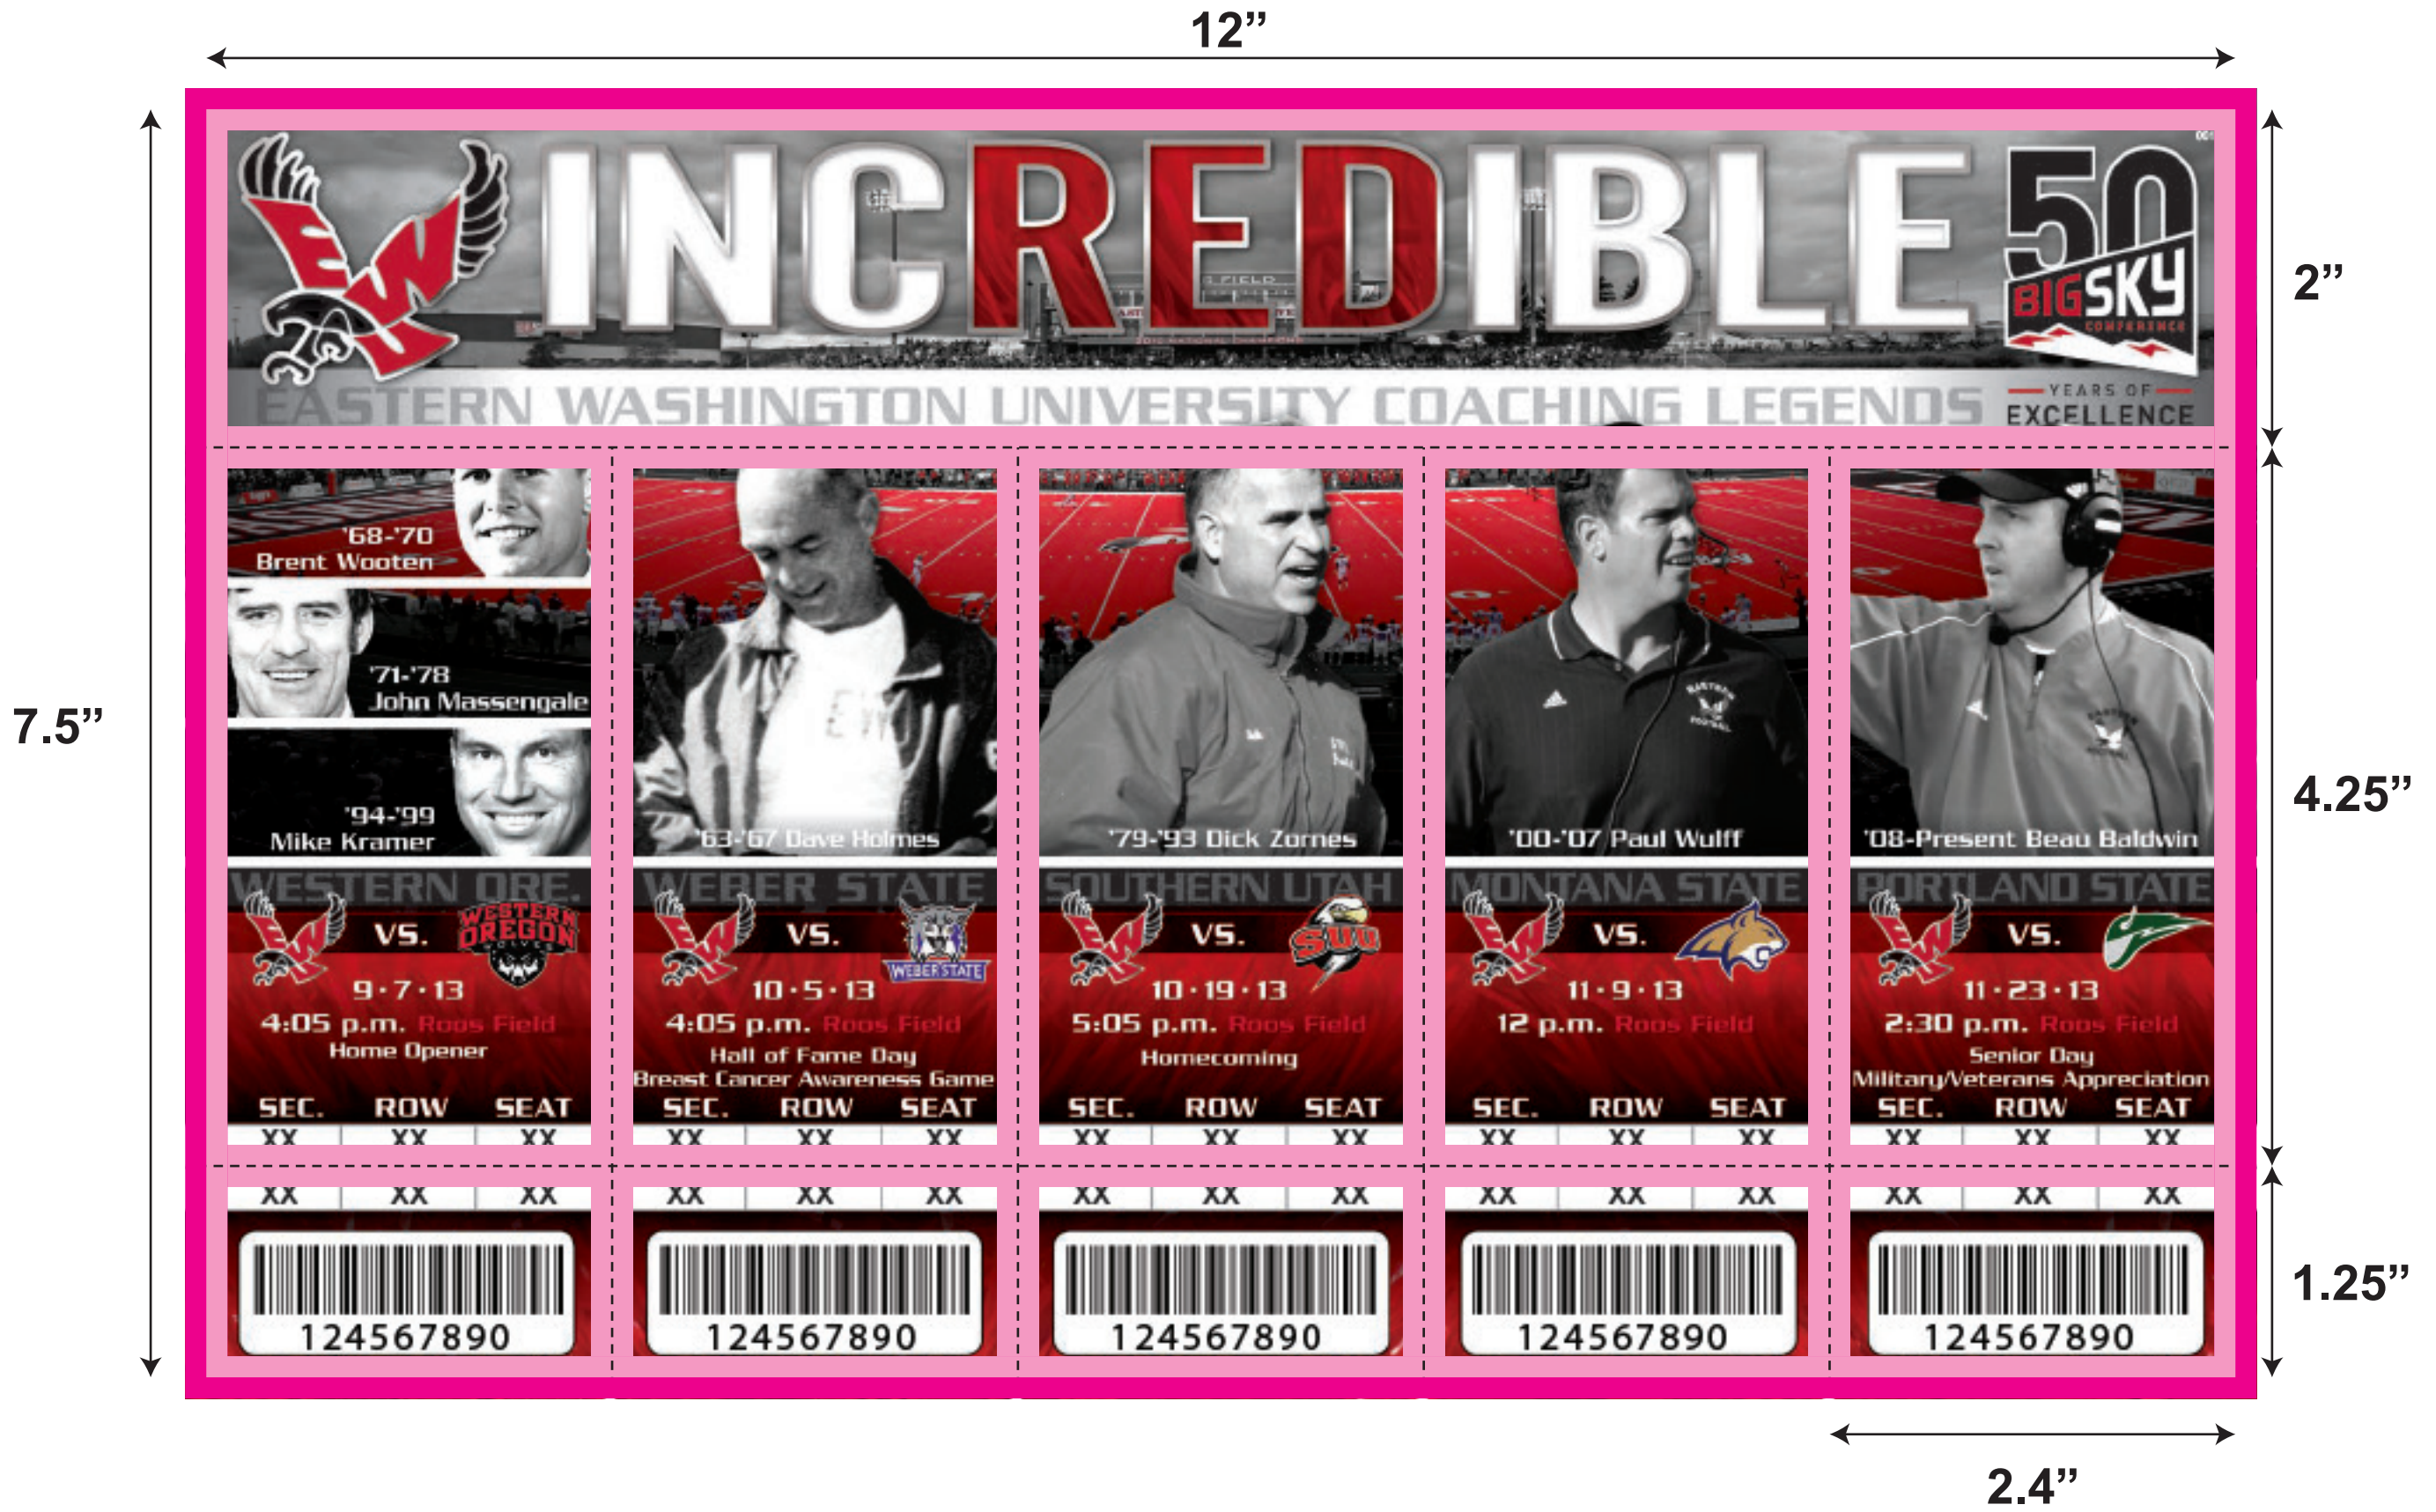

SH001

(old SH-1)

Artwork Size: 12.25" x 7.75"
 Sheet Size: 12" x 7.5"
 Ticket Size: 2.4" x 5.5"

- All logos and text must be 1/8" from edges and perms
- Include 1/8" bleed in addition to the artwork

SH001
 - 7.5" x 12"
 - 5 tickets (2.4 x 5.5)
 - Stub perf at 1.25"
 - 2 up with .125" trimouts