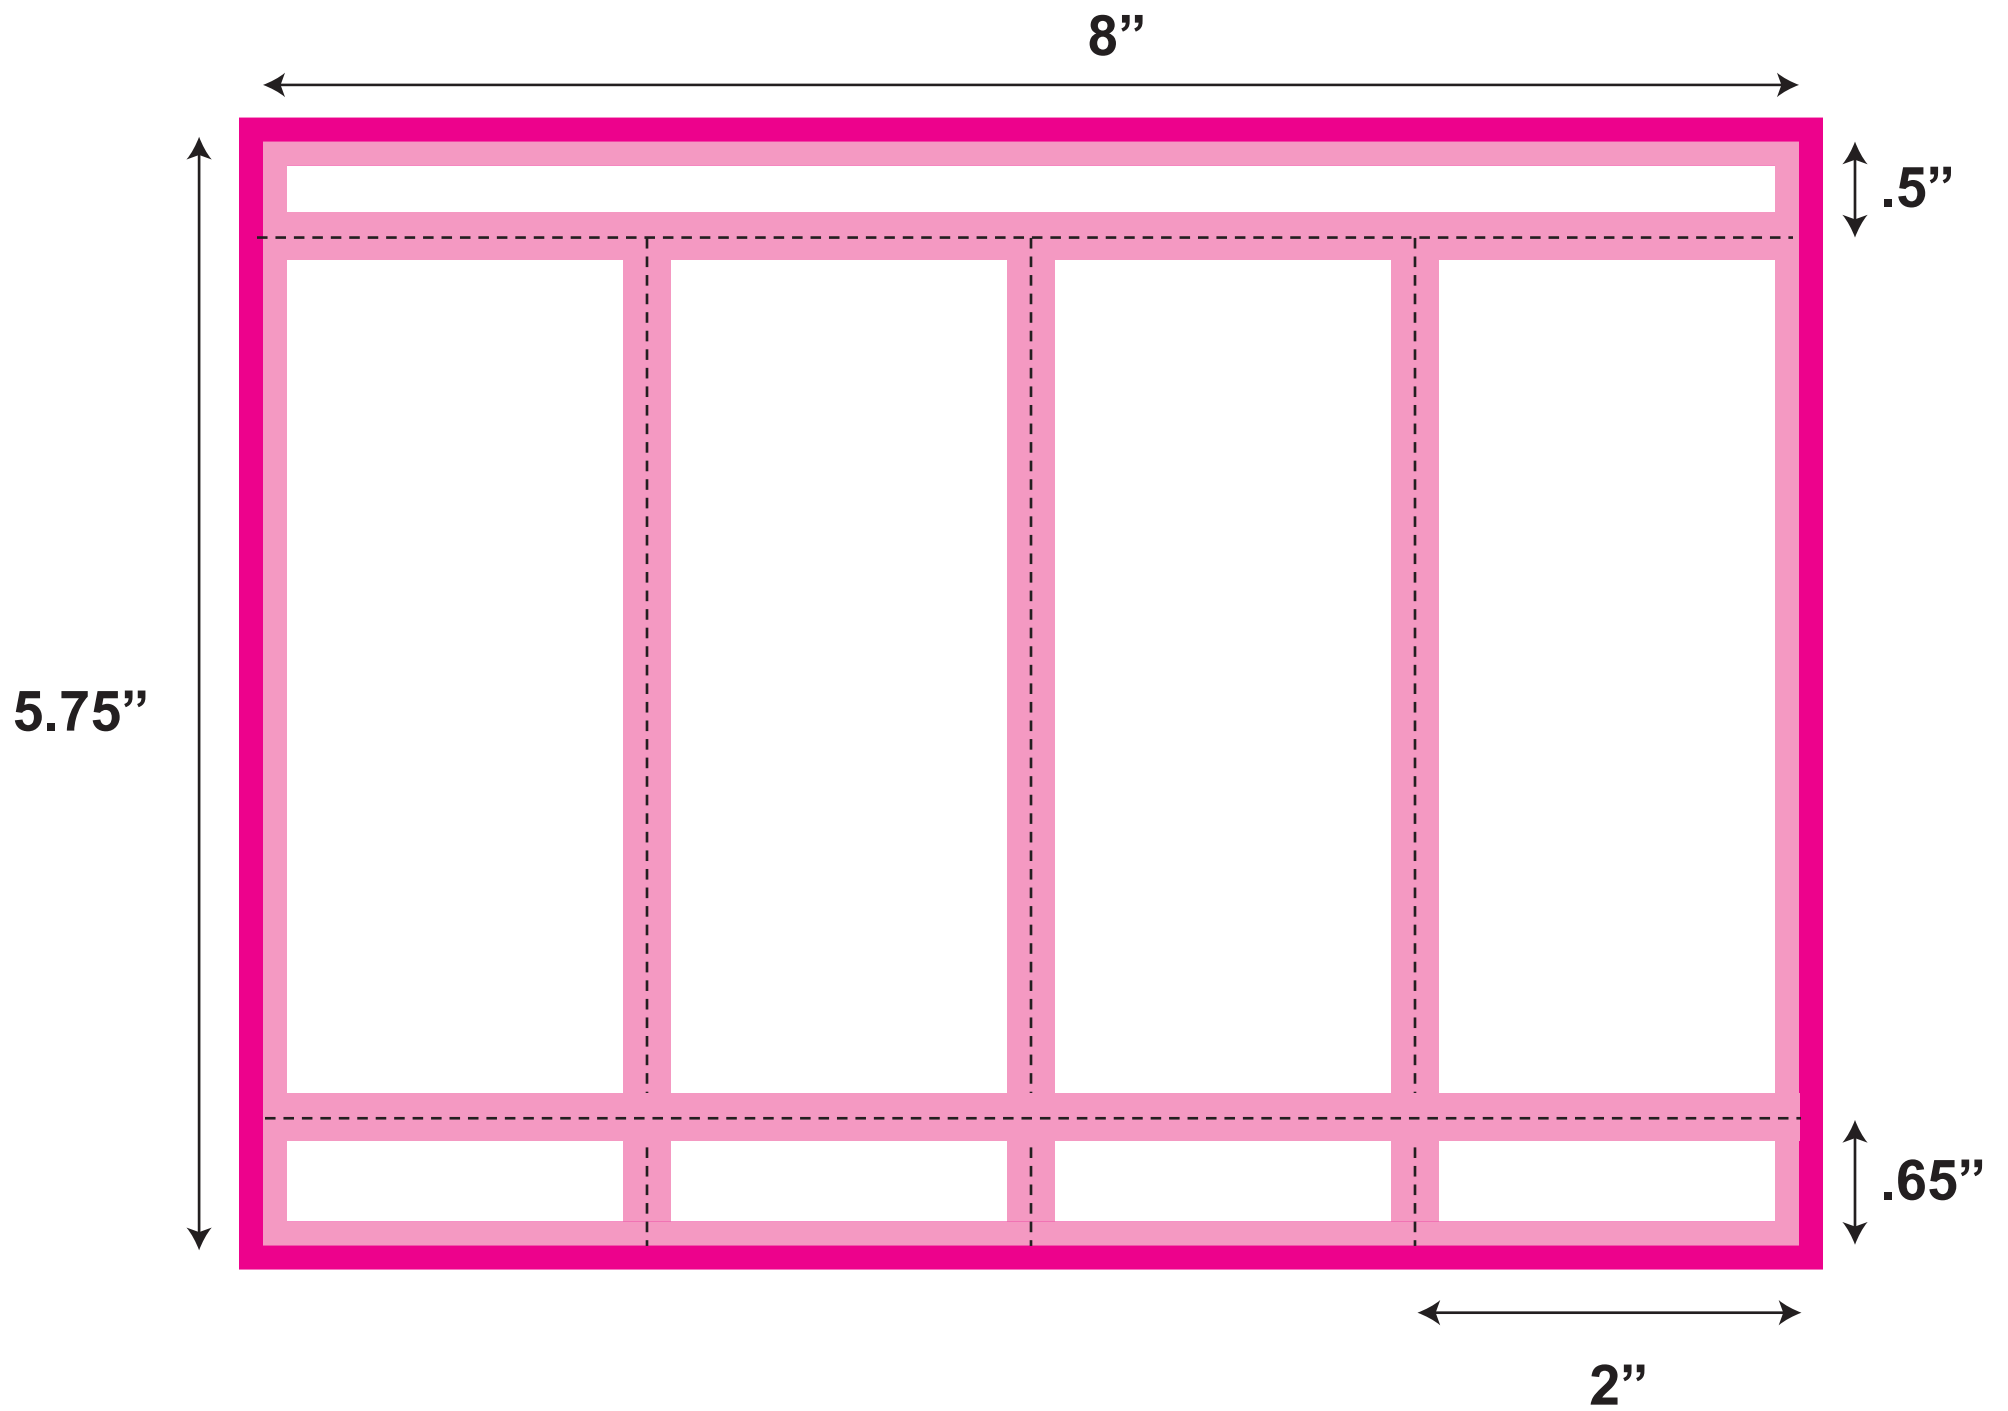

# BK128

(BK009 has no stub)

18"

## BK128

- 8" x 5.75"
- 4 across
- 2" x 4.6" ticket
- Perf 0.65"
- .132" trimouts

Artwork Size: 8.25" x 6"  
Book Size: 8" x 5.75"  
Ticket Size: 2" x 4.6"

All logos and text must be 1/8" from edges and perfs

Include 1/8" bleed in addition to the artwork

12"

BK128